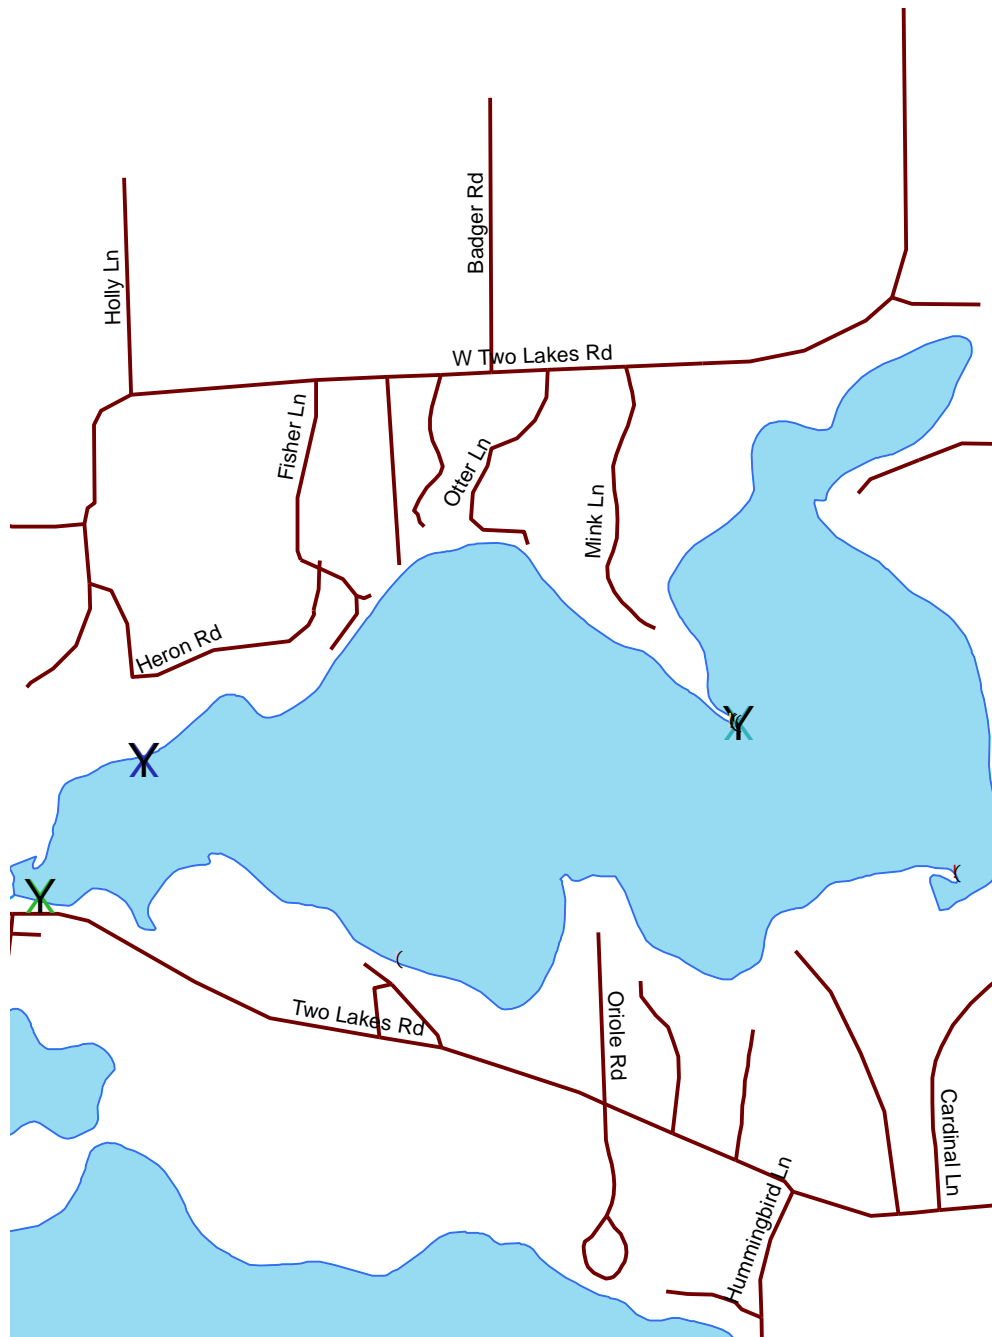

North Two Lakes

Oneida

1007500

Nesting Year	
X	1986
X	1987
X	1988
X	1989
(1990
(1991
(1992
(1993
(1994
(1995
(1996
(1997
(1998
(1999
(2000
^	2001
^	2002
^	2003
^	2004
^	2005
^	2006
^	2007

-  Loon Nursery
-  Water
-  Rivers & Streams
-  Roads

Loon Watch
 Sigurd Olson Environmental Institute
 Ashland, WI
 July 1, 2008