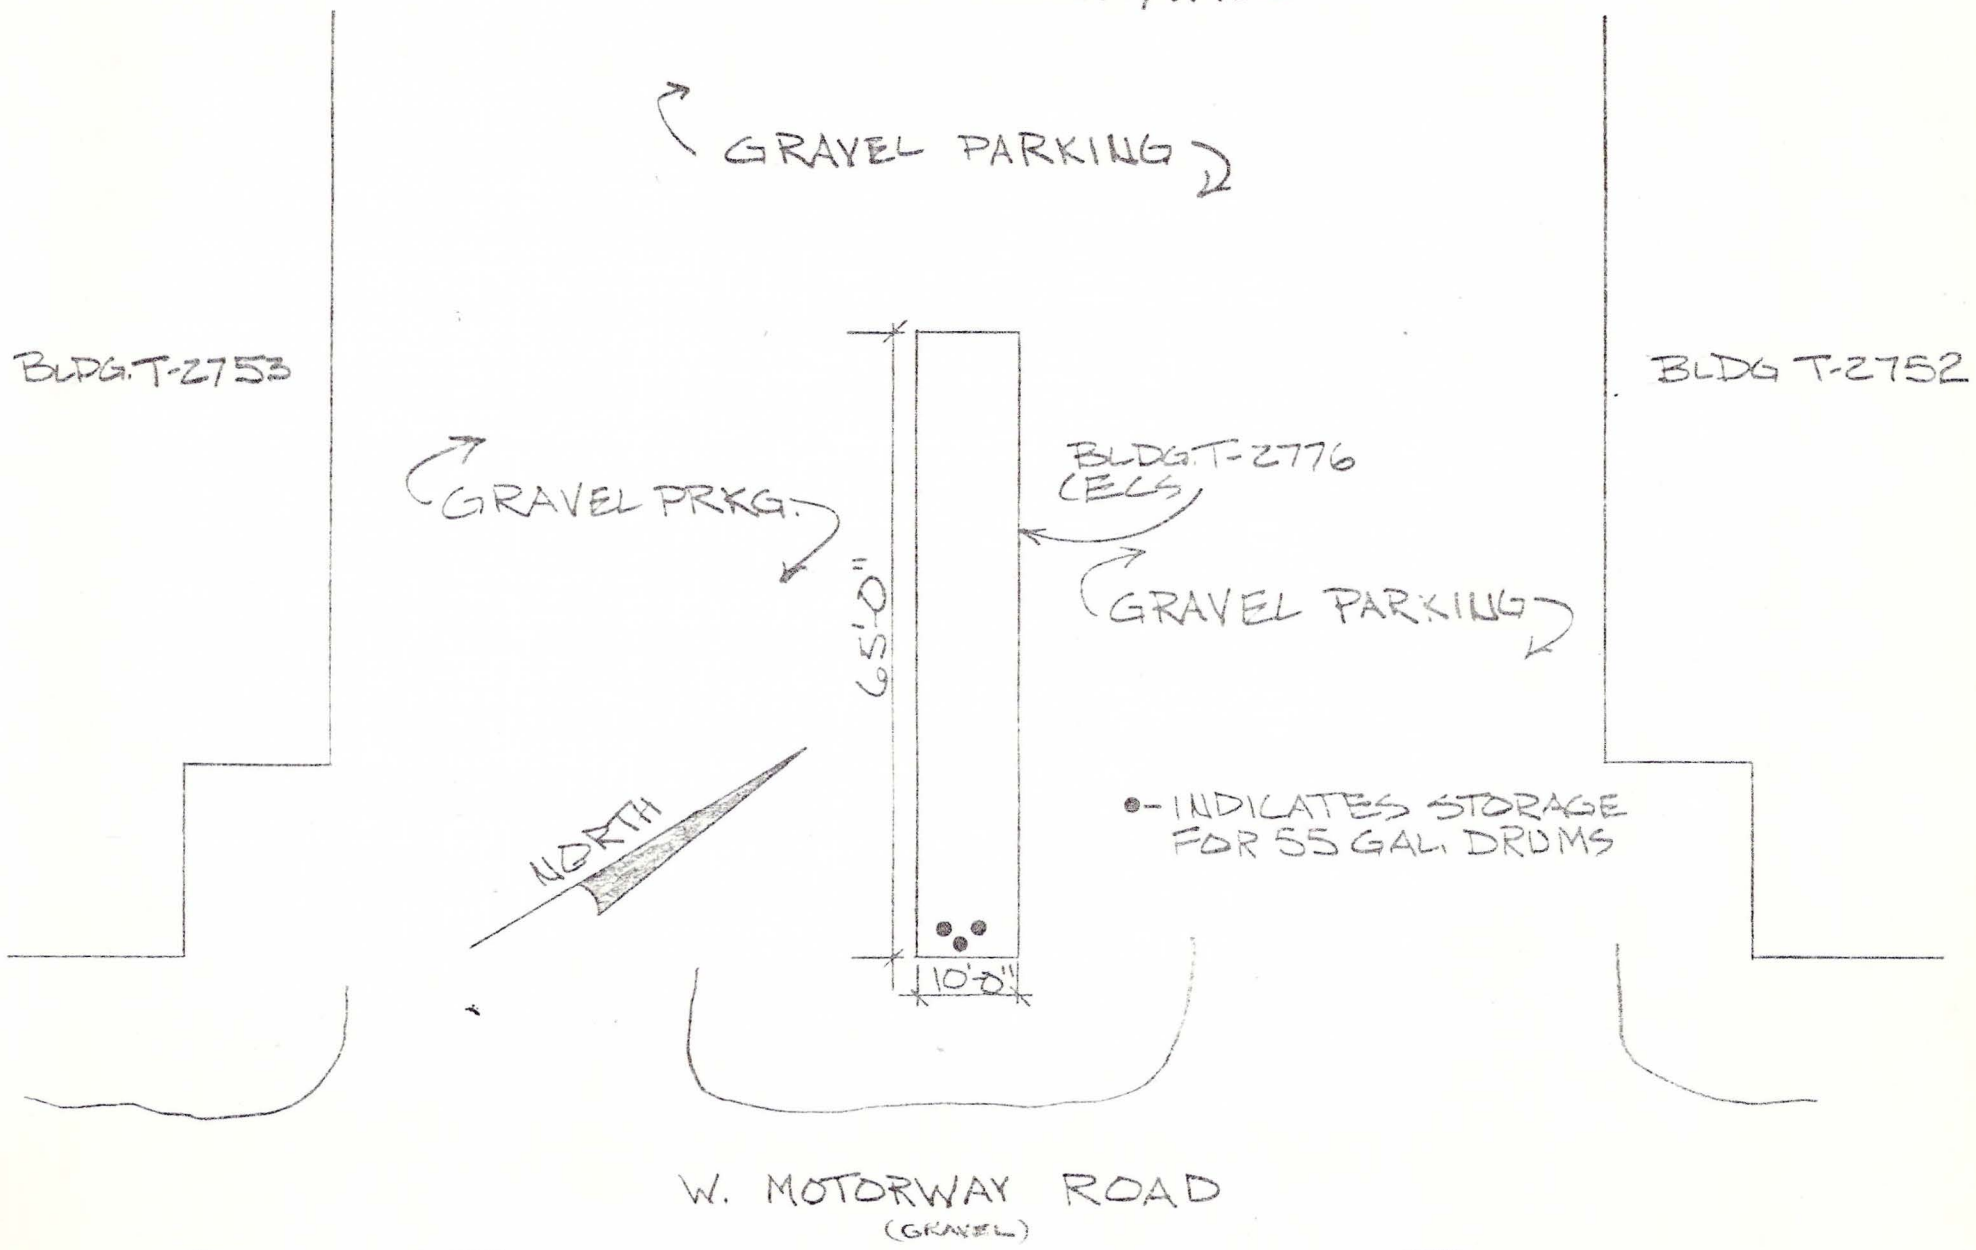

FORT MCCOY  
SPARTA, WISC.

EQUIPMENT CONCENTRATION  
SITE BLDG. 2776  
FORT MCCOY  
SPARTA, WISC.

SCALE: 1" = 20'-0"