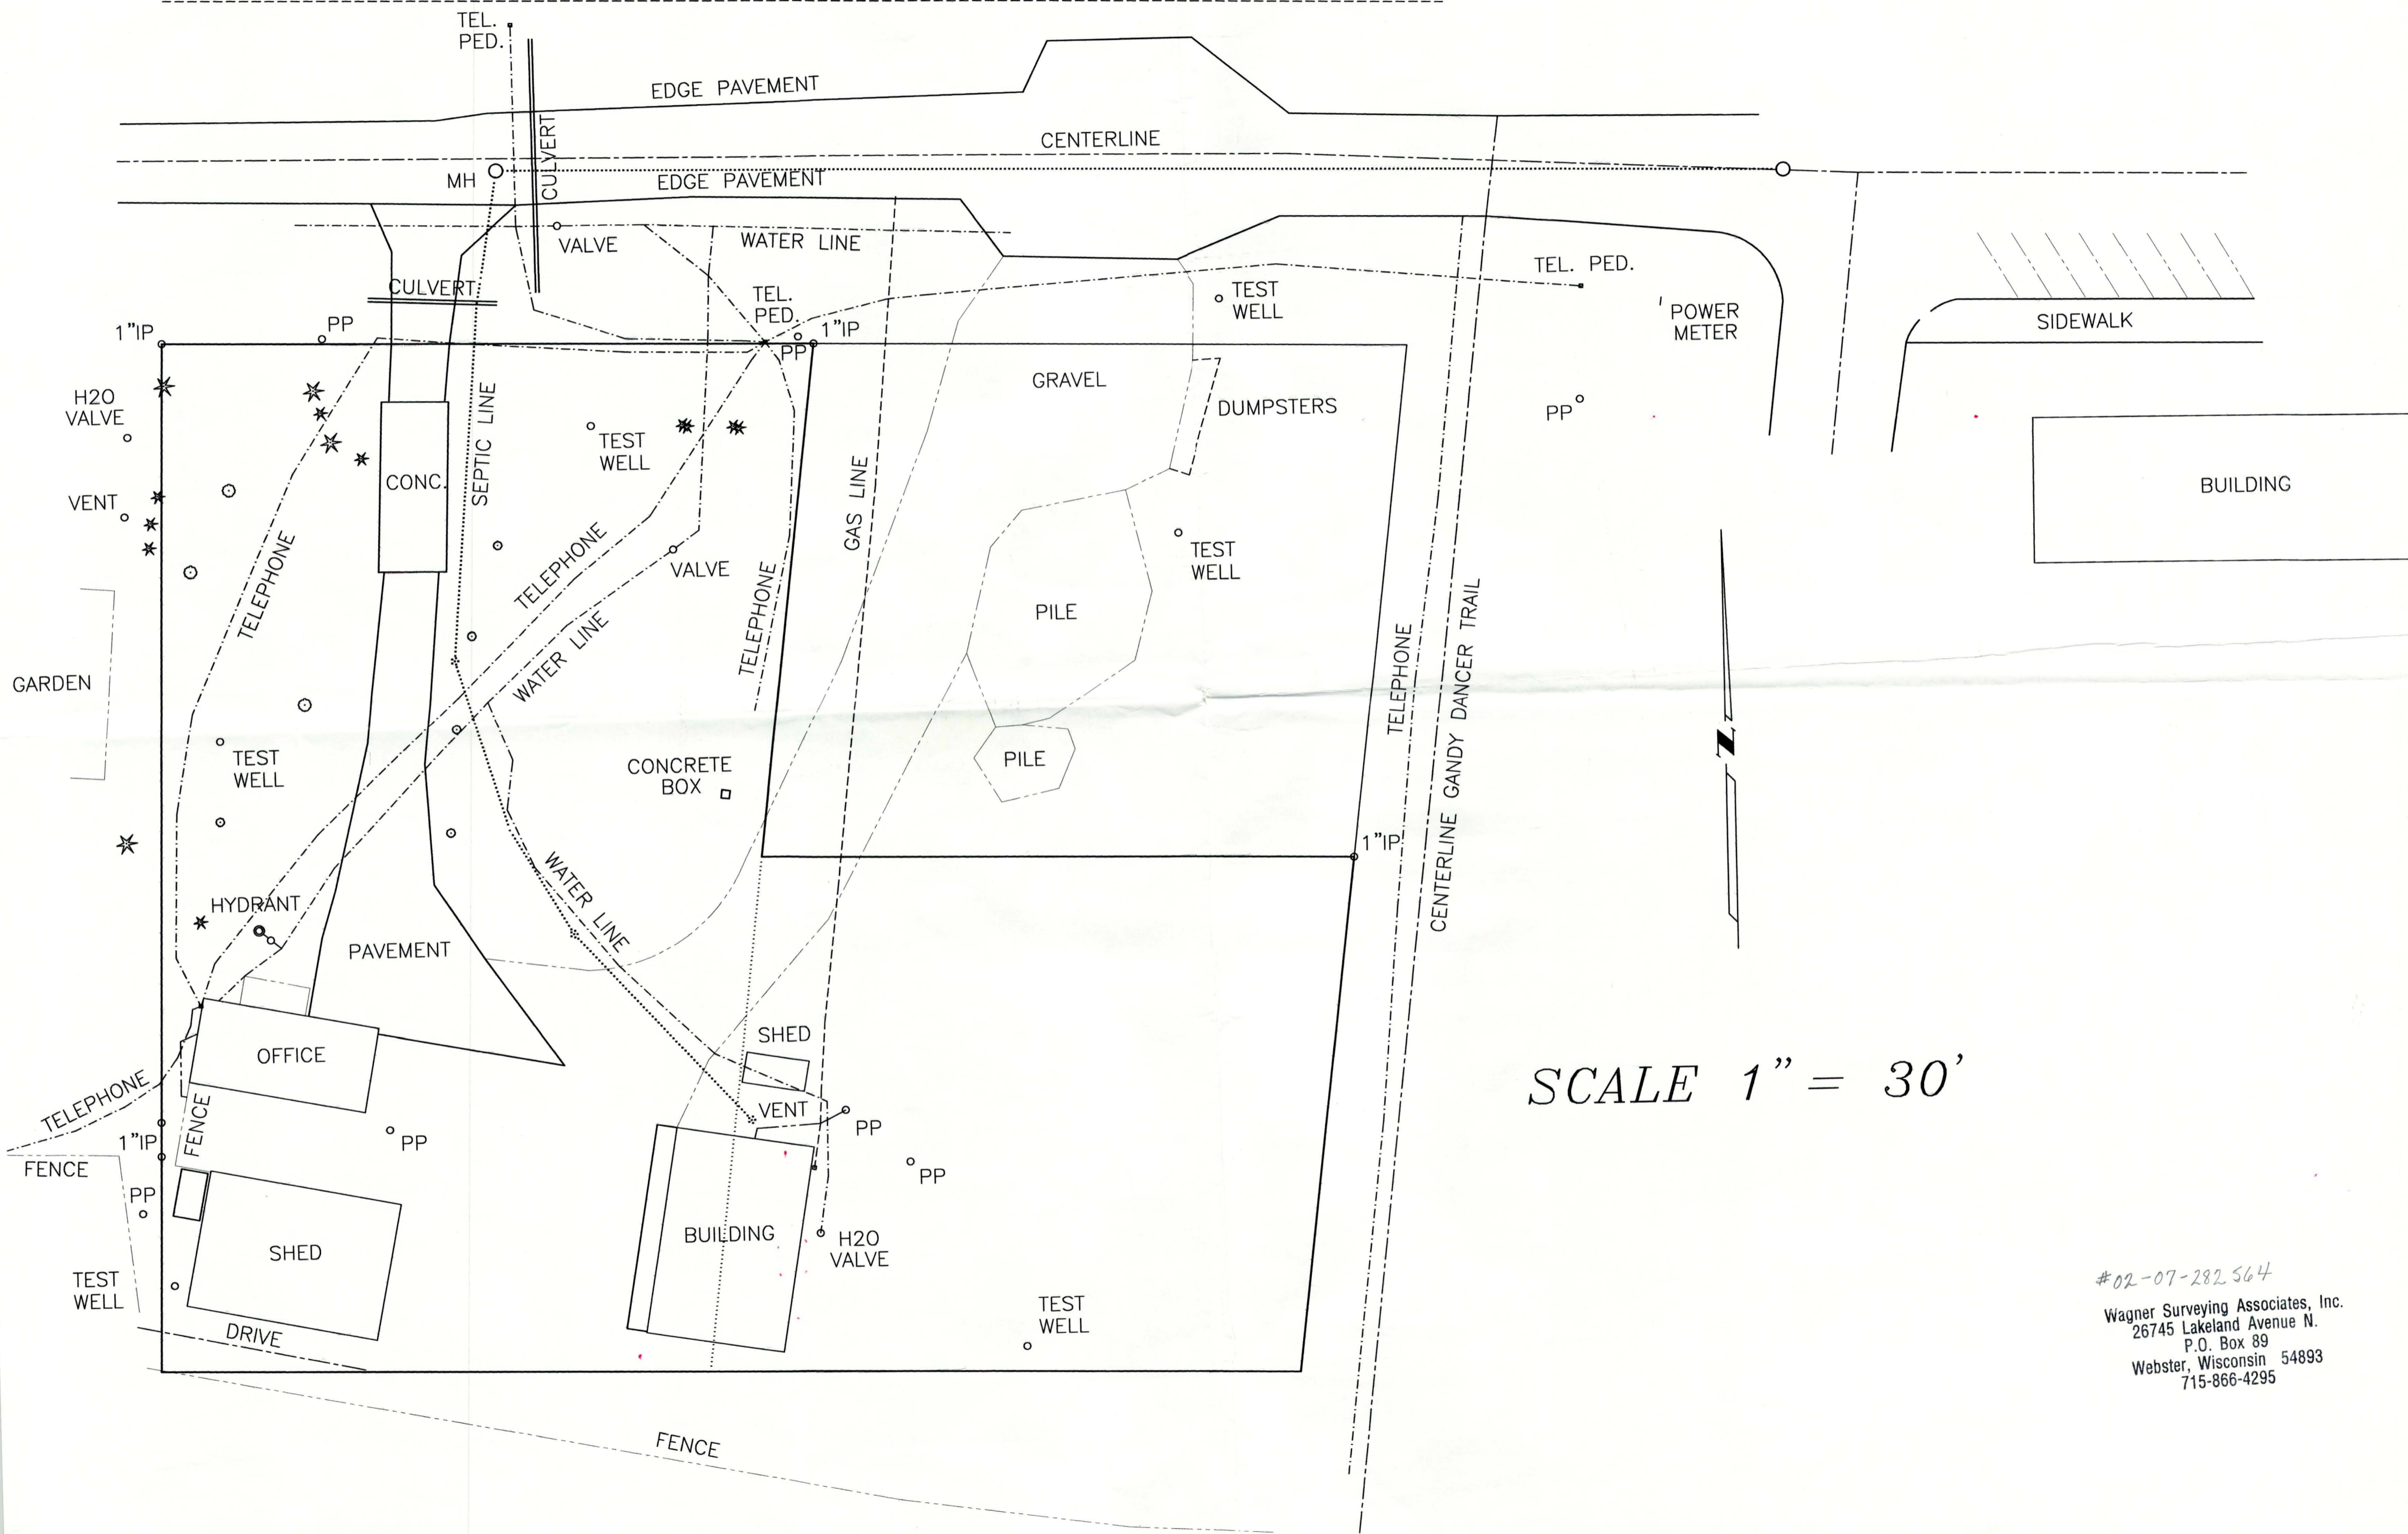

VILLAGE OF WEBSTER: (MUNICIPAL BUILDINGS)

SCALE 1" = 30'

#02-07-282564
 Wagner Surveying Associates, Inc.
 26745 Lakeland Avenue N.
 P.O. Box 89
 Webster, Wisconsin 54893
 715-866-4295