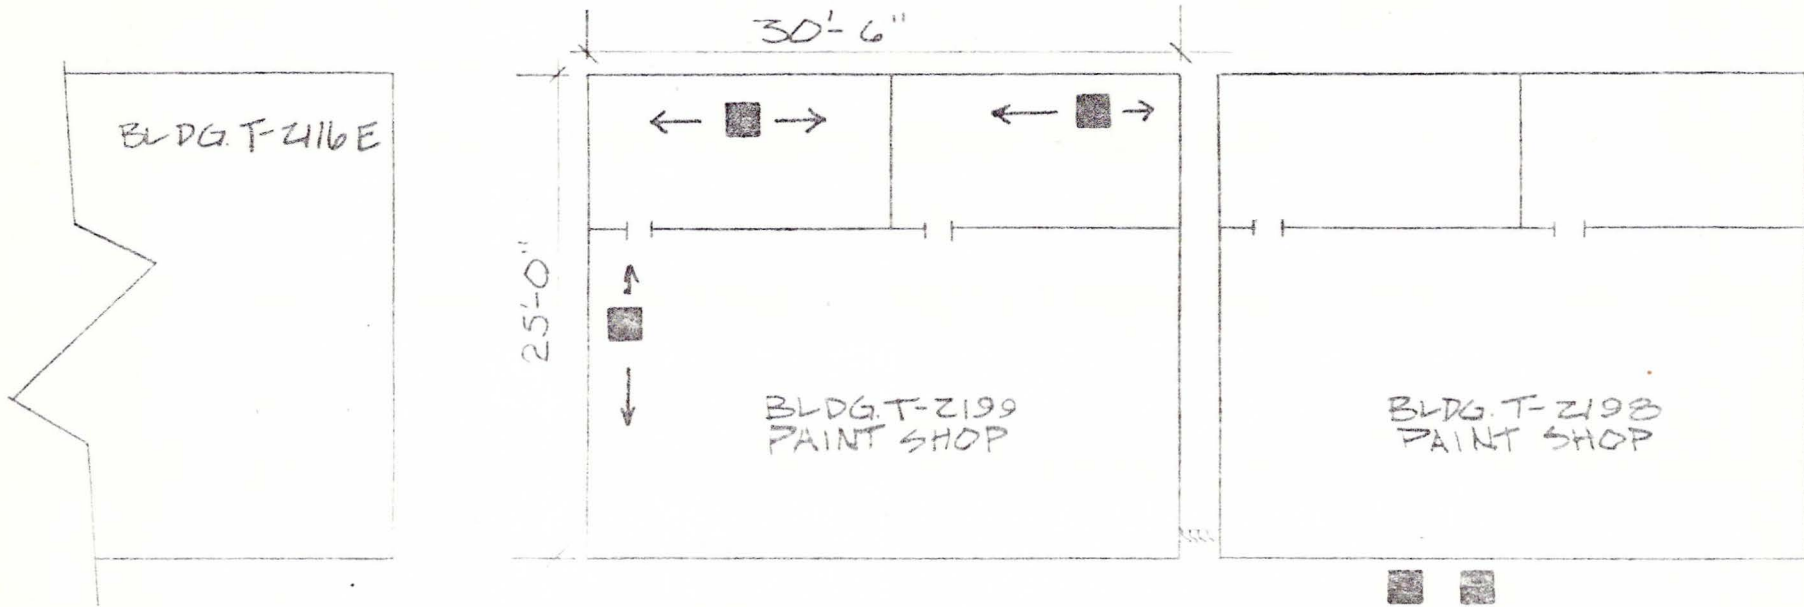

FORT MILLOY
SPARTA, WIS.

SOUTH SEVENTH AVE.

PARKING

■ INDICATES STORAGE
FOR EMPTY PAINT/SOLVENT
CANS, WASTE LACQUER/
ENAMEL THINNERS

SCALE - 1" = 10'-0"

FORT McLODY
SPARTA, WISC.

T-2120 WARE HOUSES

SEVENTH AVE.

NORTH

PARKING FOR BOTH BLDGS.

CARPENTER SHOP

■ - INDICATES WASTE NON-REFILLABLE
DICHLORODIFLUOROMETHANE
CYLINDERS INSIDE

SCALE 1" = 40'-0"

■ - INDICATES USED DRY-
CLEANING SOLVENT IN
CONTAINER.