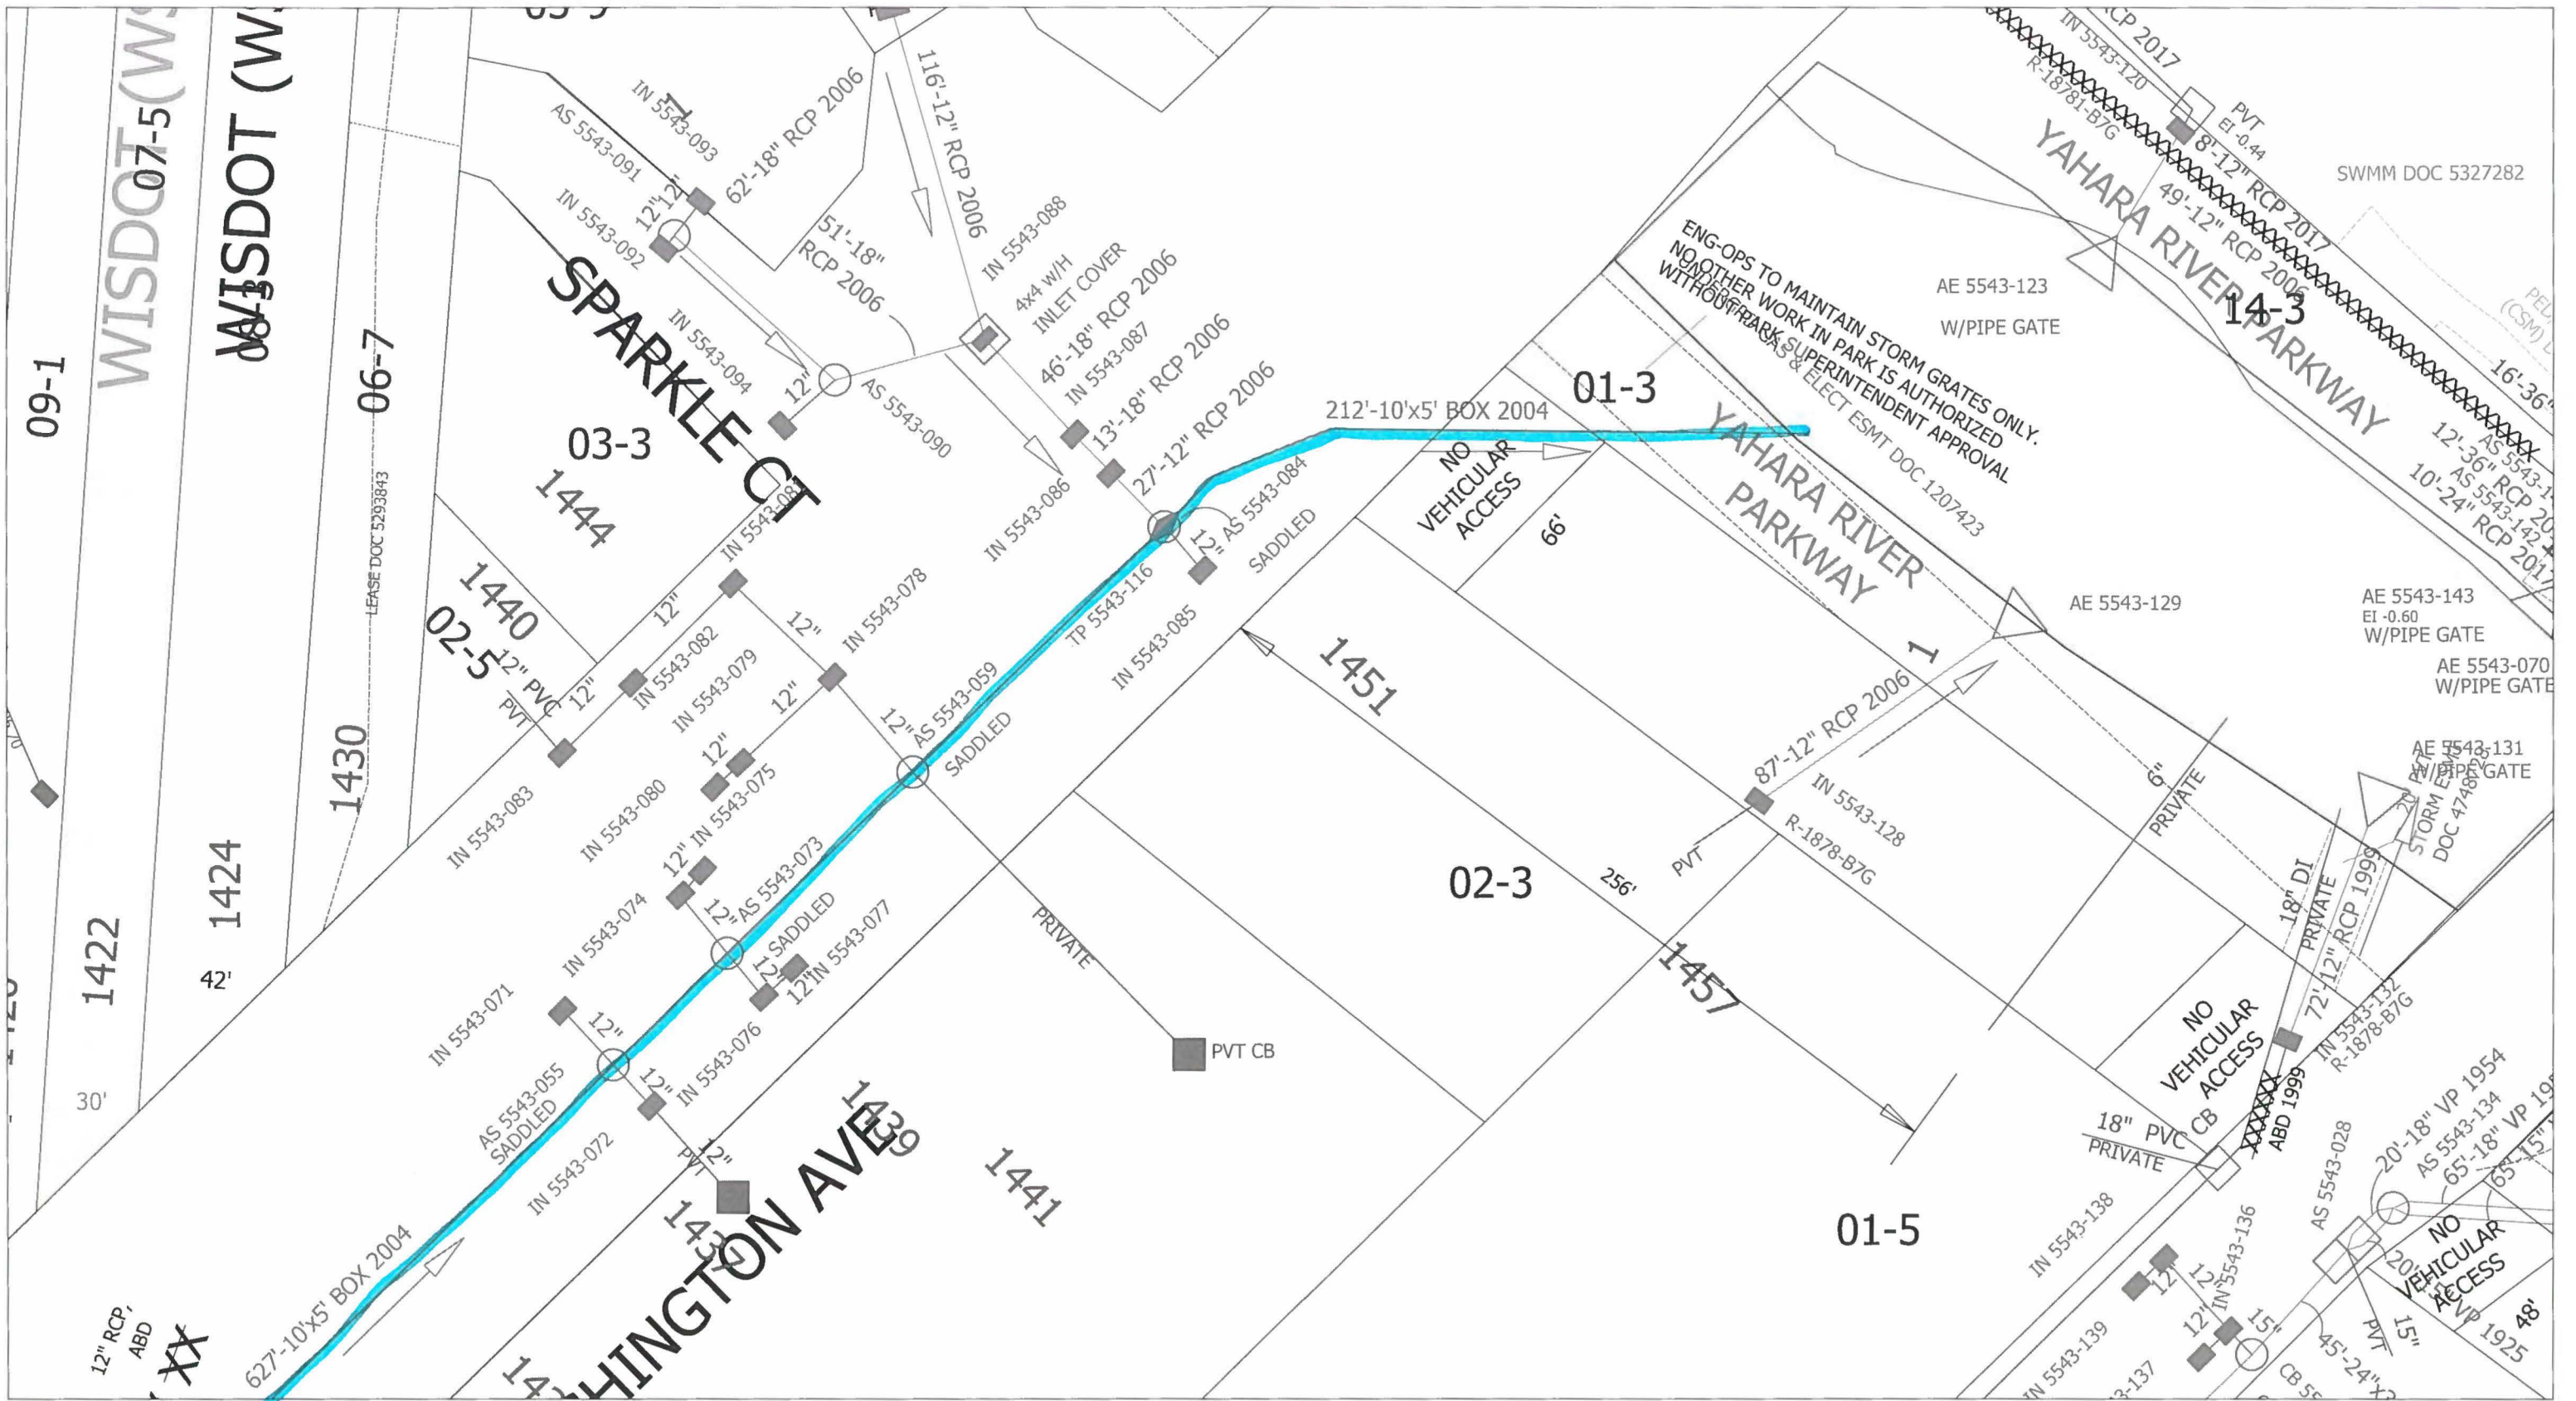

Time: 7/22/2019 12:17:28 PM
 Session: C:\Users\enmaa\Desktop\storm_san_maa.gts

Scale: 1 In = 50 Ft

City of Madison, WI - GIS/Mapping data

Printed By: enmaa

Disclaimer: The City makes no representation about the accuracy of these records and shall not be liable for any damages

Time: 7/22/2019 12:21:28 PM
 Session: C:\Users\enmaa\Desktop\storm_san_maa.gts

Scale: 1 In = 100 Ft

City of Madison, WI - GIS/Mapping data

Printed By: enmaa
 Disclaimer: The City makes no representation about the accuracy of these records and shall not be liable for any damages

Time: 7/22/2019 12:21:54 PM

Session: C:\Users\enmaa\Desktop\storm_san_maa.gts

City of Madison, WI - GIS/Mapping data

Printed By: enmaa

Disclaimer: The City makes no representation about the accuracy of these records and shall not be liable for any damages

Scale: 1 In = 100 Ft

Time: 7/22/2019 12:22:56 PM

Scale: 1 In = 50 Ft

Session: C:\Users\enmaa\Desktop\storm_san_maa.gts

City of Madison, WI - GIS/Mapping data

Printed By: enmaa

Disclaimer: The City makes no representation about the accuracy of these records and shall not be liable for any damages