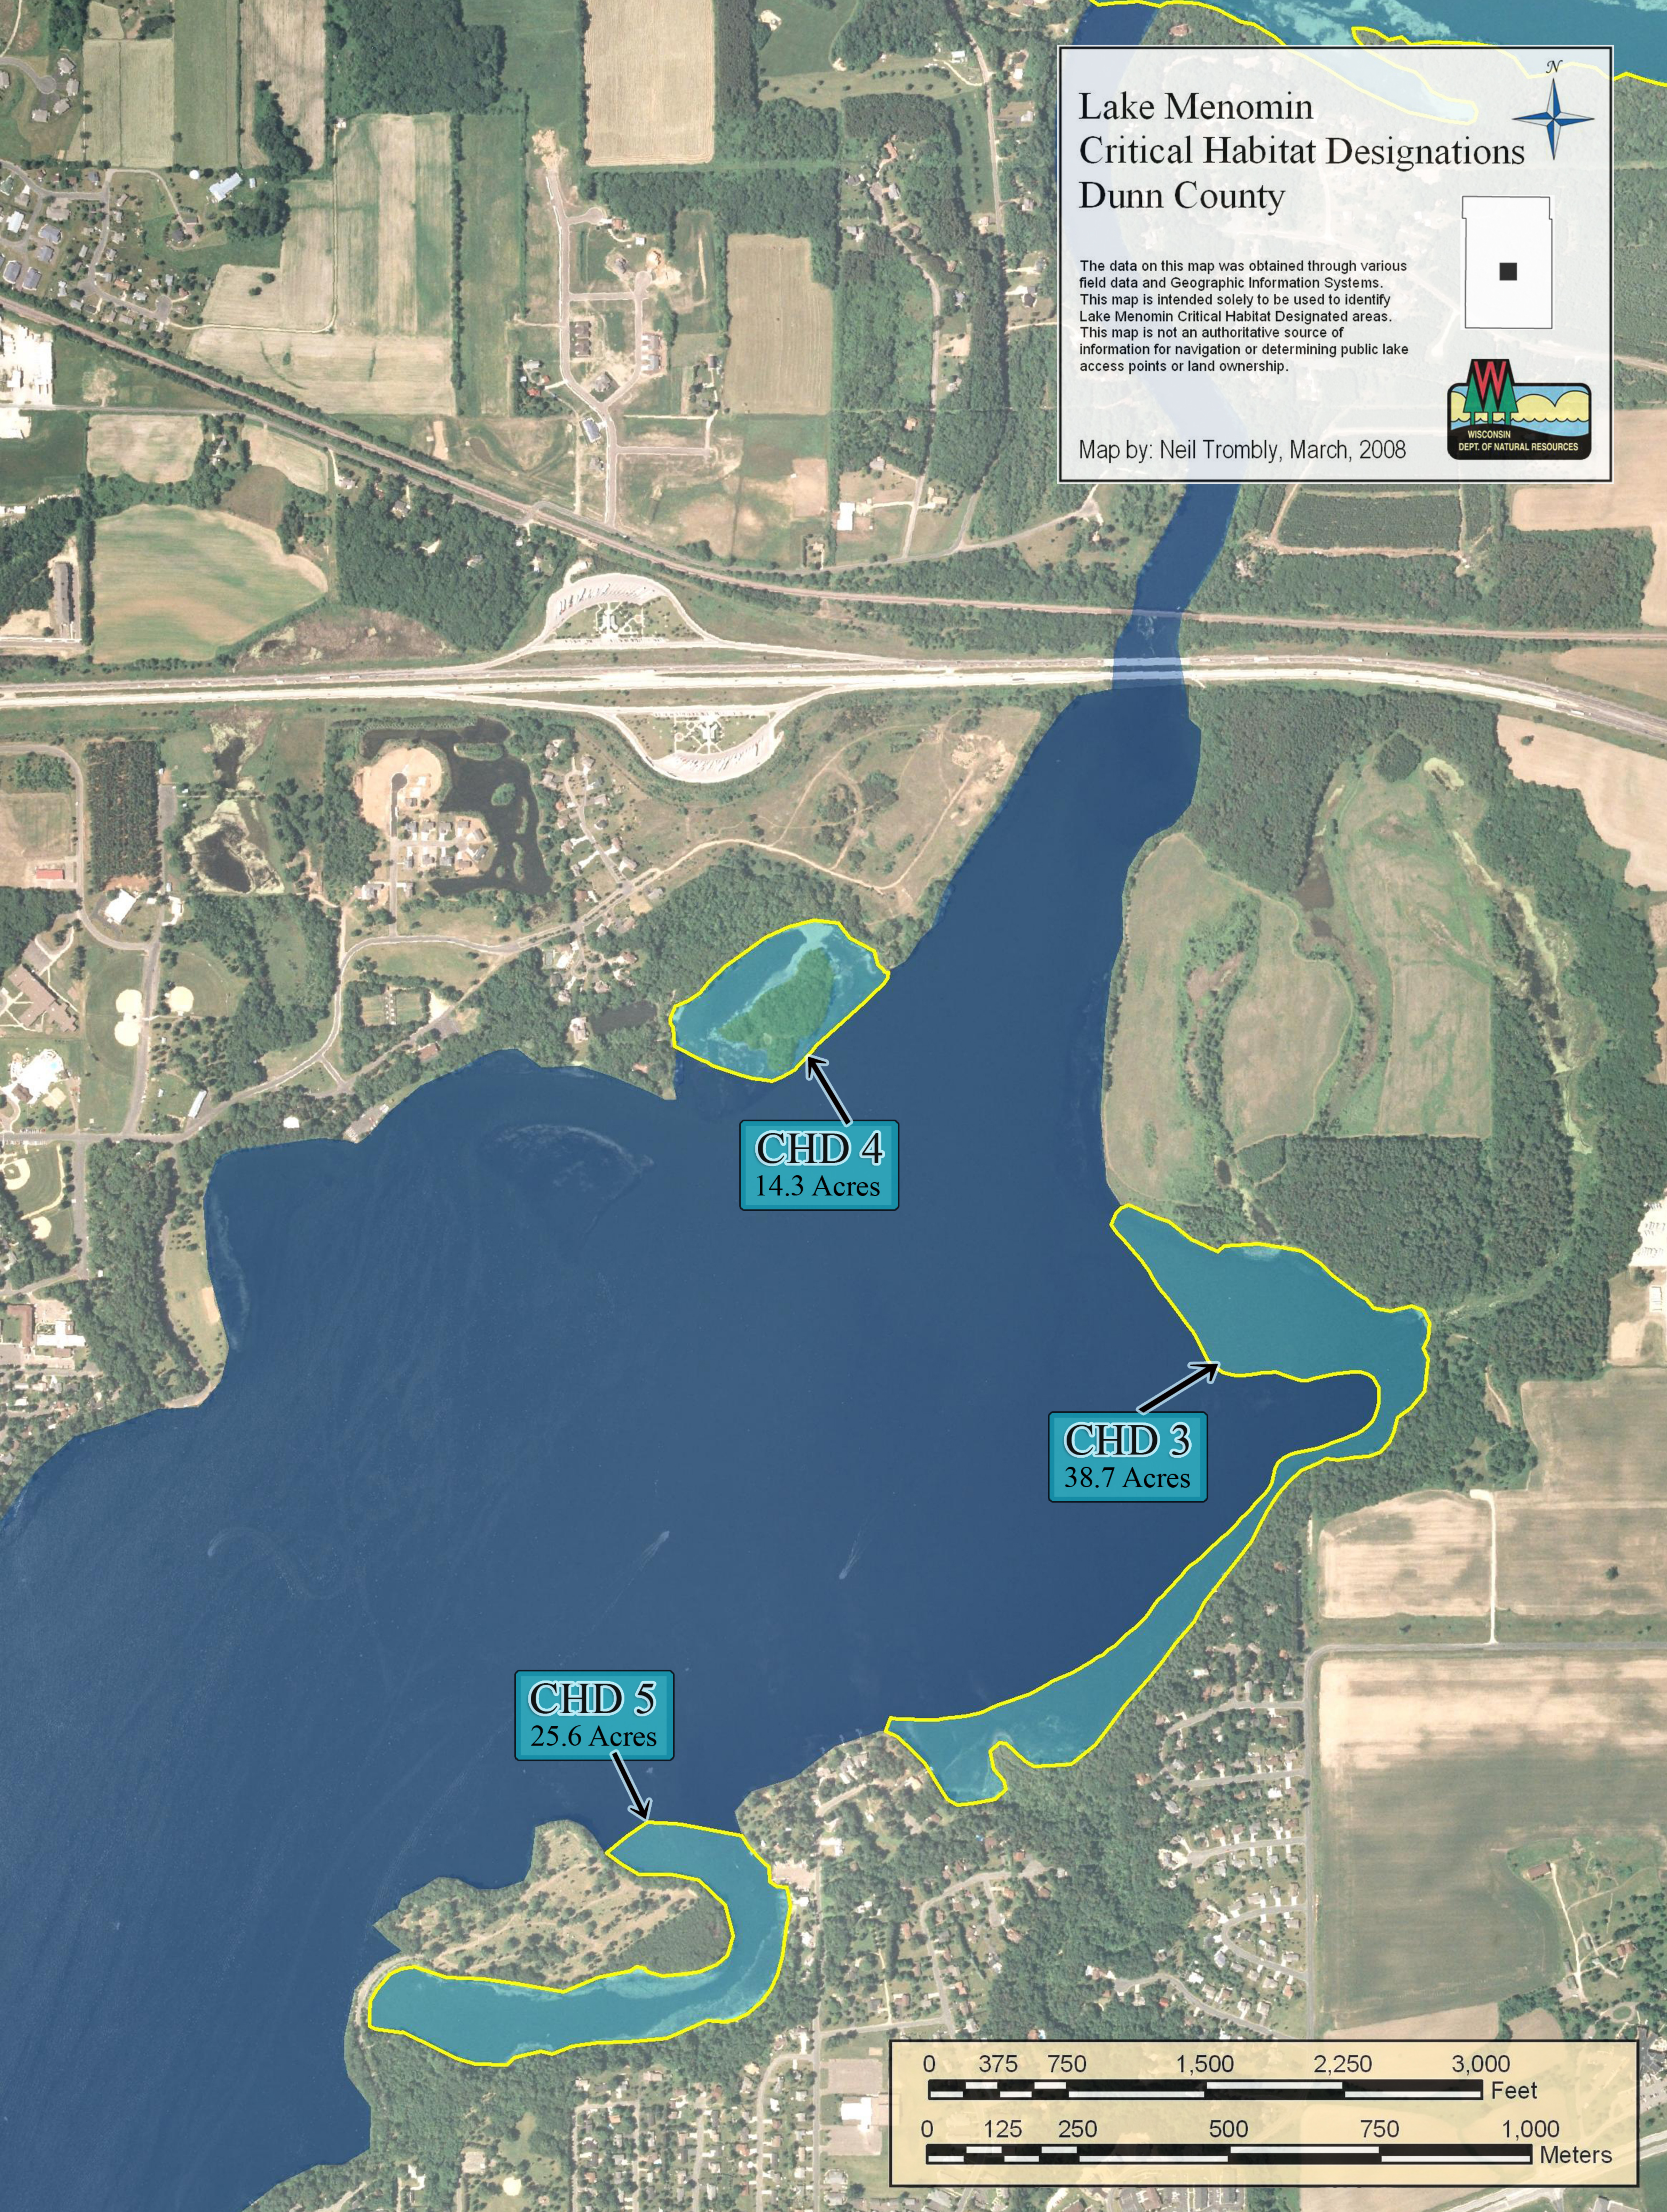

# Lake Menomin Critical Habitat Designations Dunn County

The data on this map was obtained through various field data and Geographic Information Systems. This map is intended solely to be used to identify Lake Menomin Critical Habitat Designated areas. This map is not an authoritative source of information for navigation or determining public lake access points or land ownership.

Map by: Neil Trombly, March, 2008

Figure 4. Critical Habitat Designated Areas