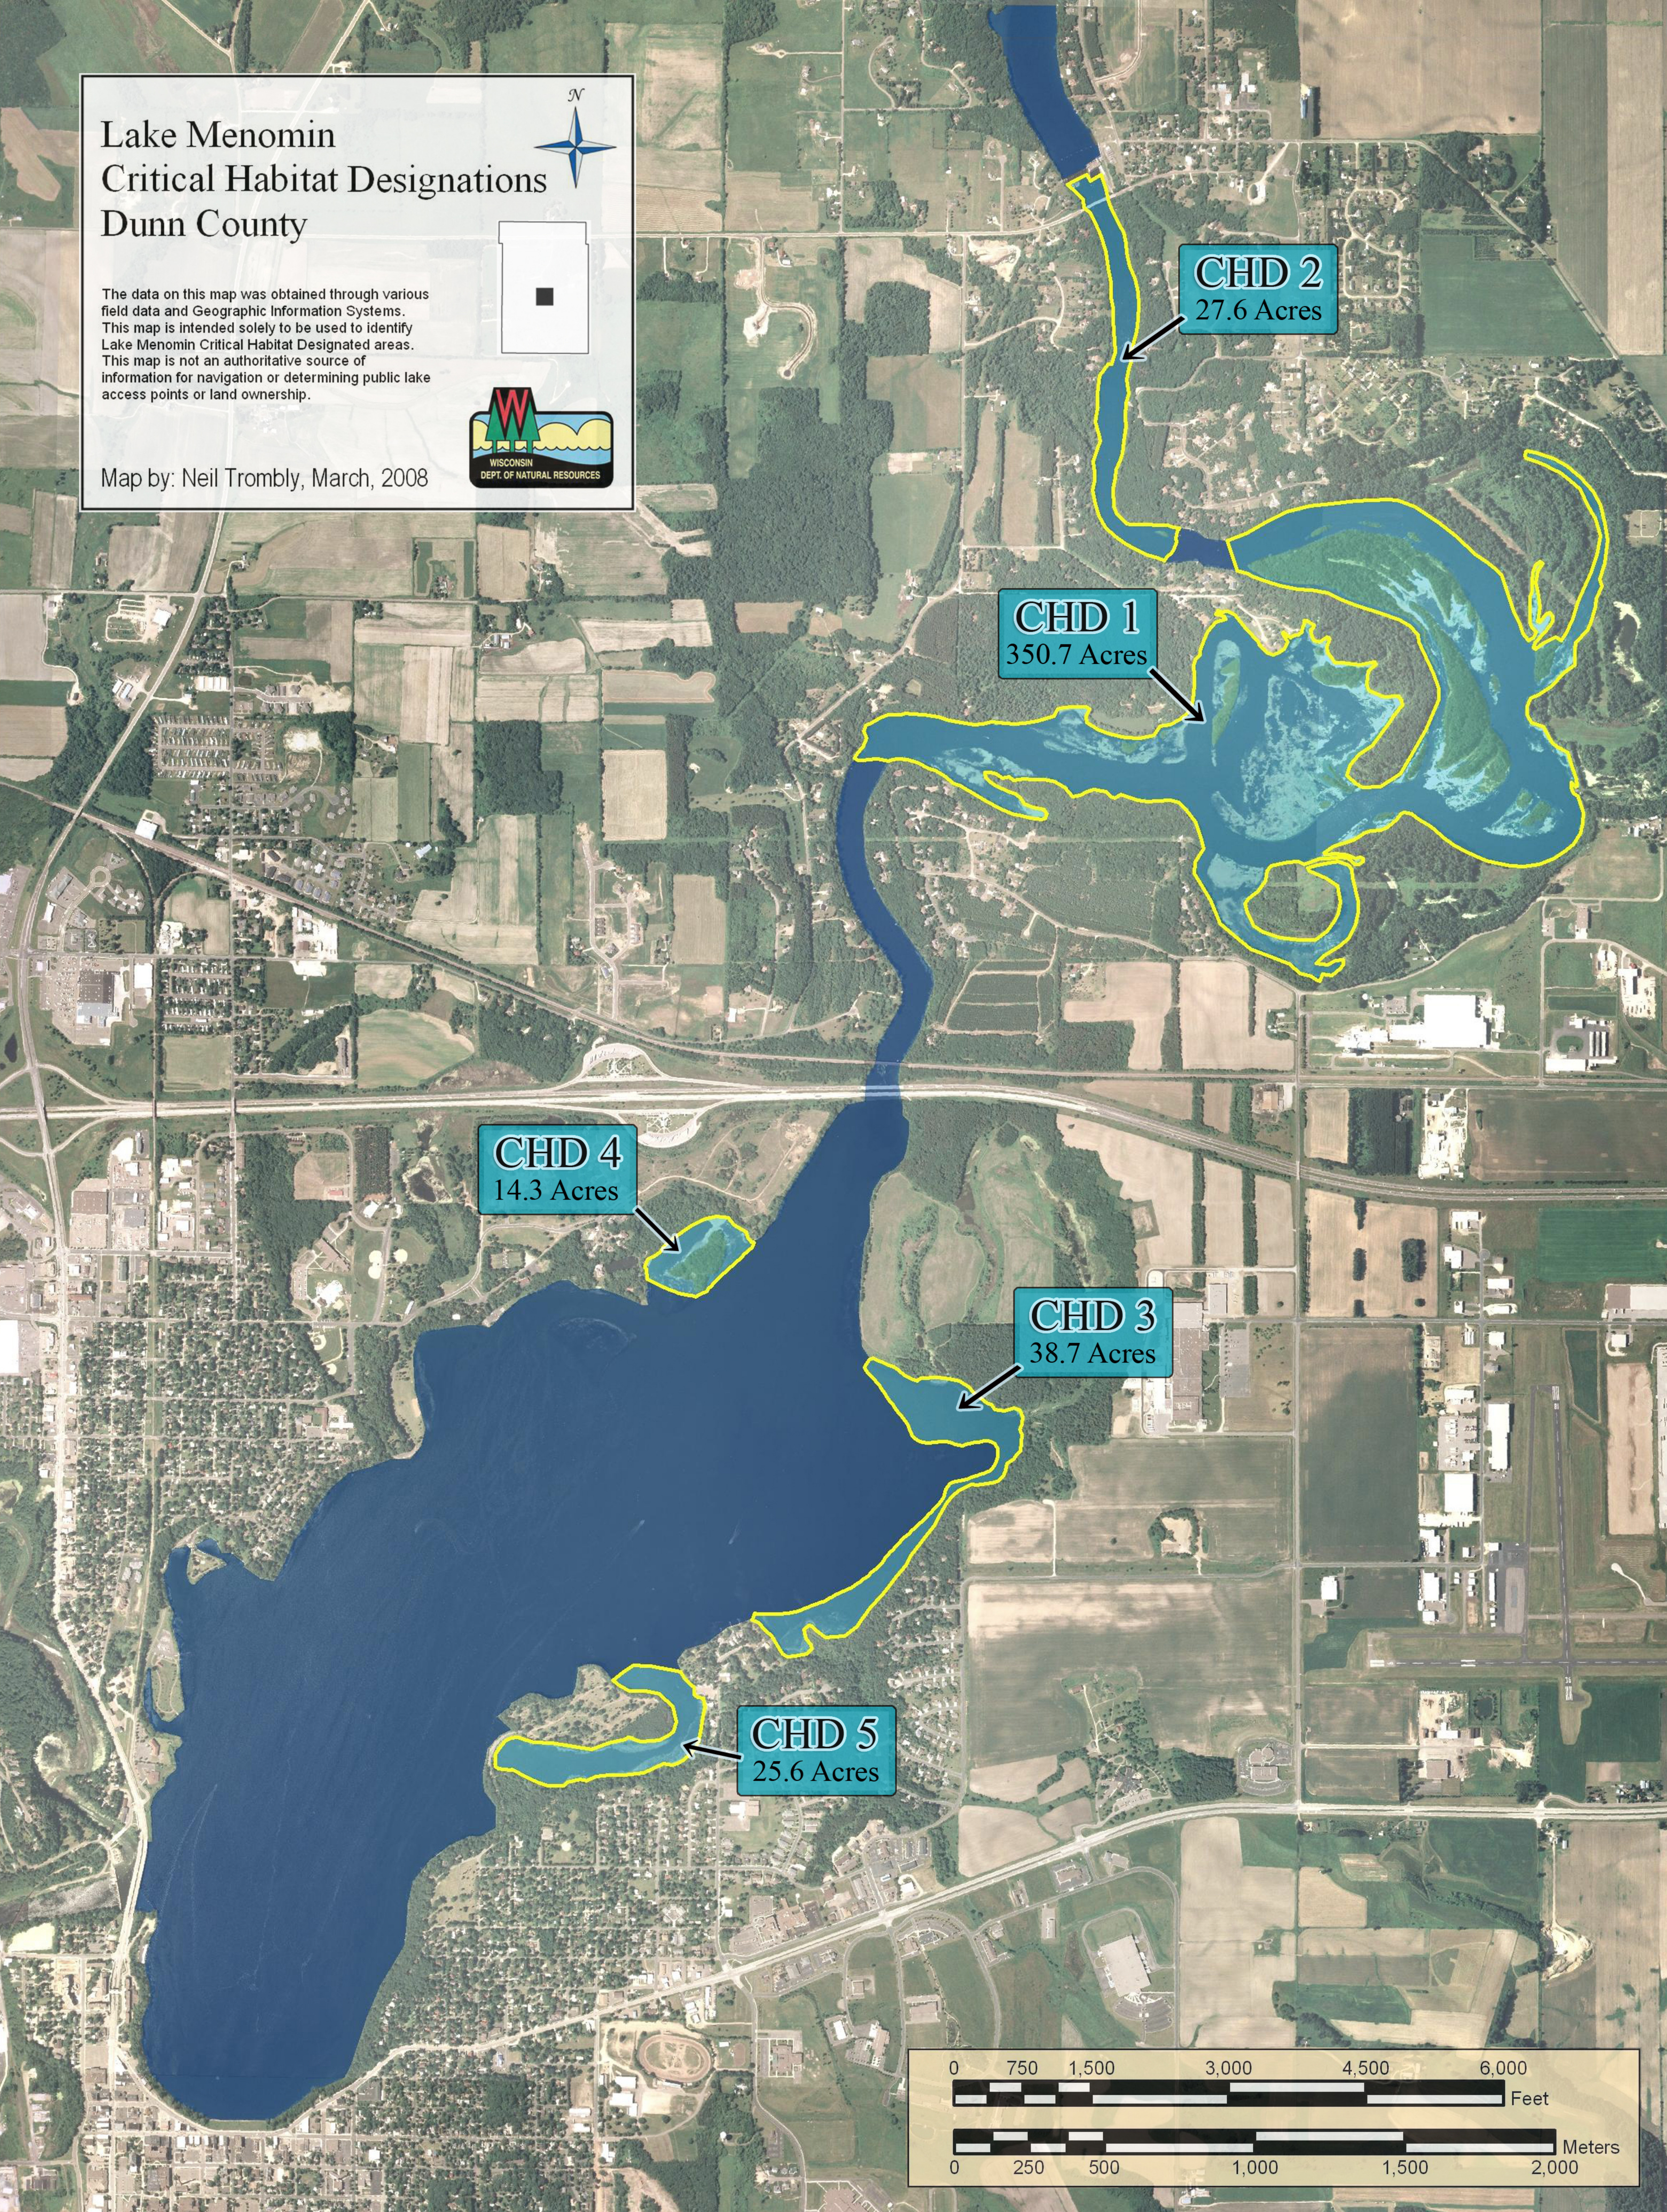

Lake Menomin Critical Habitat Designations Dunn County

The data on this map was obtained through various field data and Geographic Information Systems. This map is intended solely to be used to identify Lake Menomin Critical Habitat Designated areas. This map is not an authoritative source of information for navigation or determining public lake access points or land ownership.

Map by: Neil Trombly, March, 2008

Figure 2. Critical Habitat Designated Areas