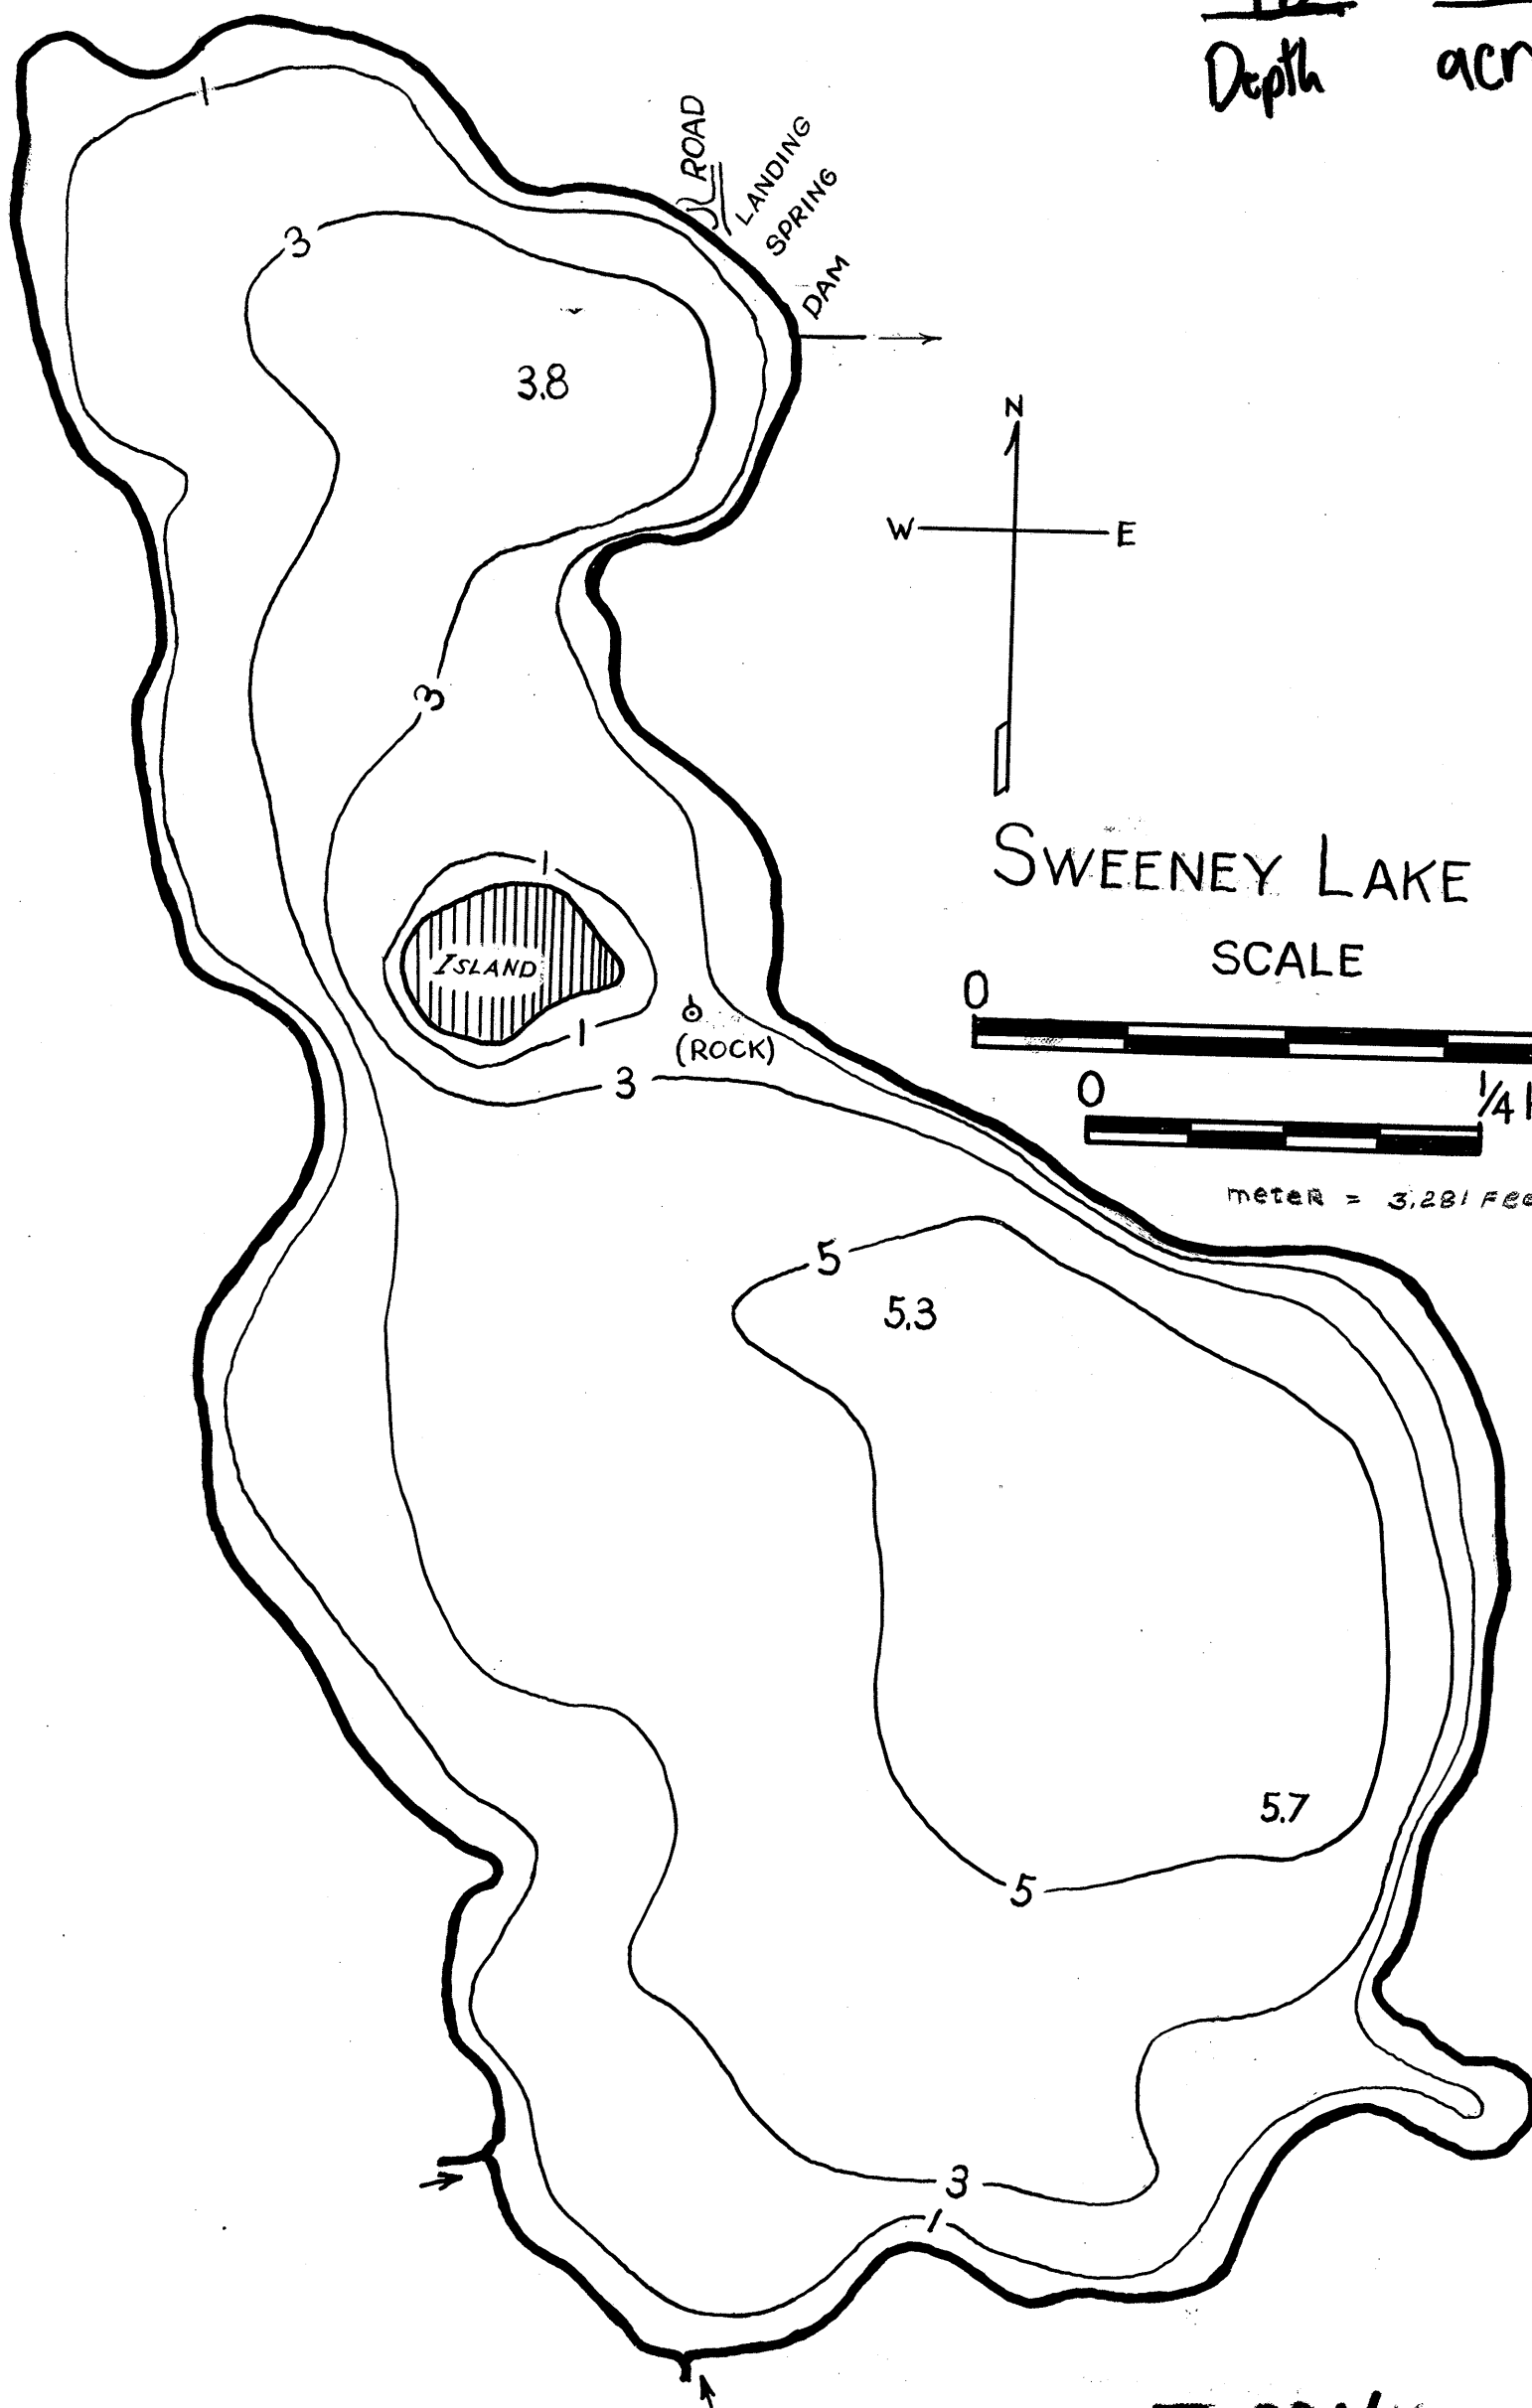

18 187
Depth acreage

T-39N
R-7E
SEC. 14, 15, 22, 23

ONEIDA CO.

Contours in meters
Circa 1935

4

Source: Wisconsin Department of Natural Resources 608-266-2621
Sweeney Lake – Oneida County, Wisconsin DNR Lake Map
Date – ? 1935 - Historical Lake Map - Not for Navigation
A Public Document - Please Identify the Source when using it.