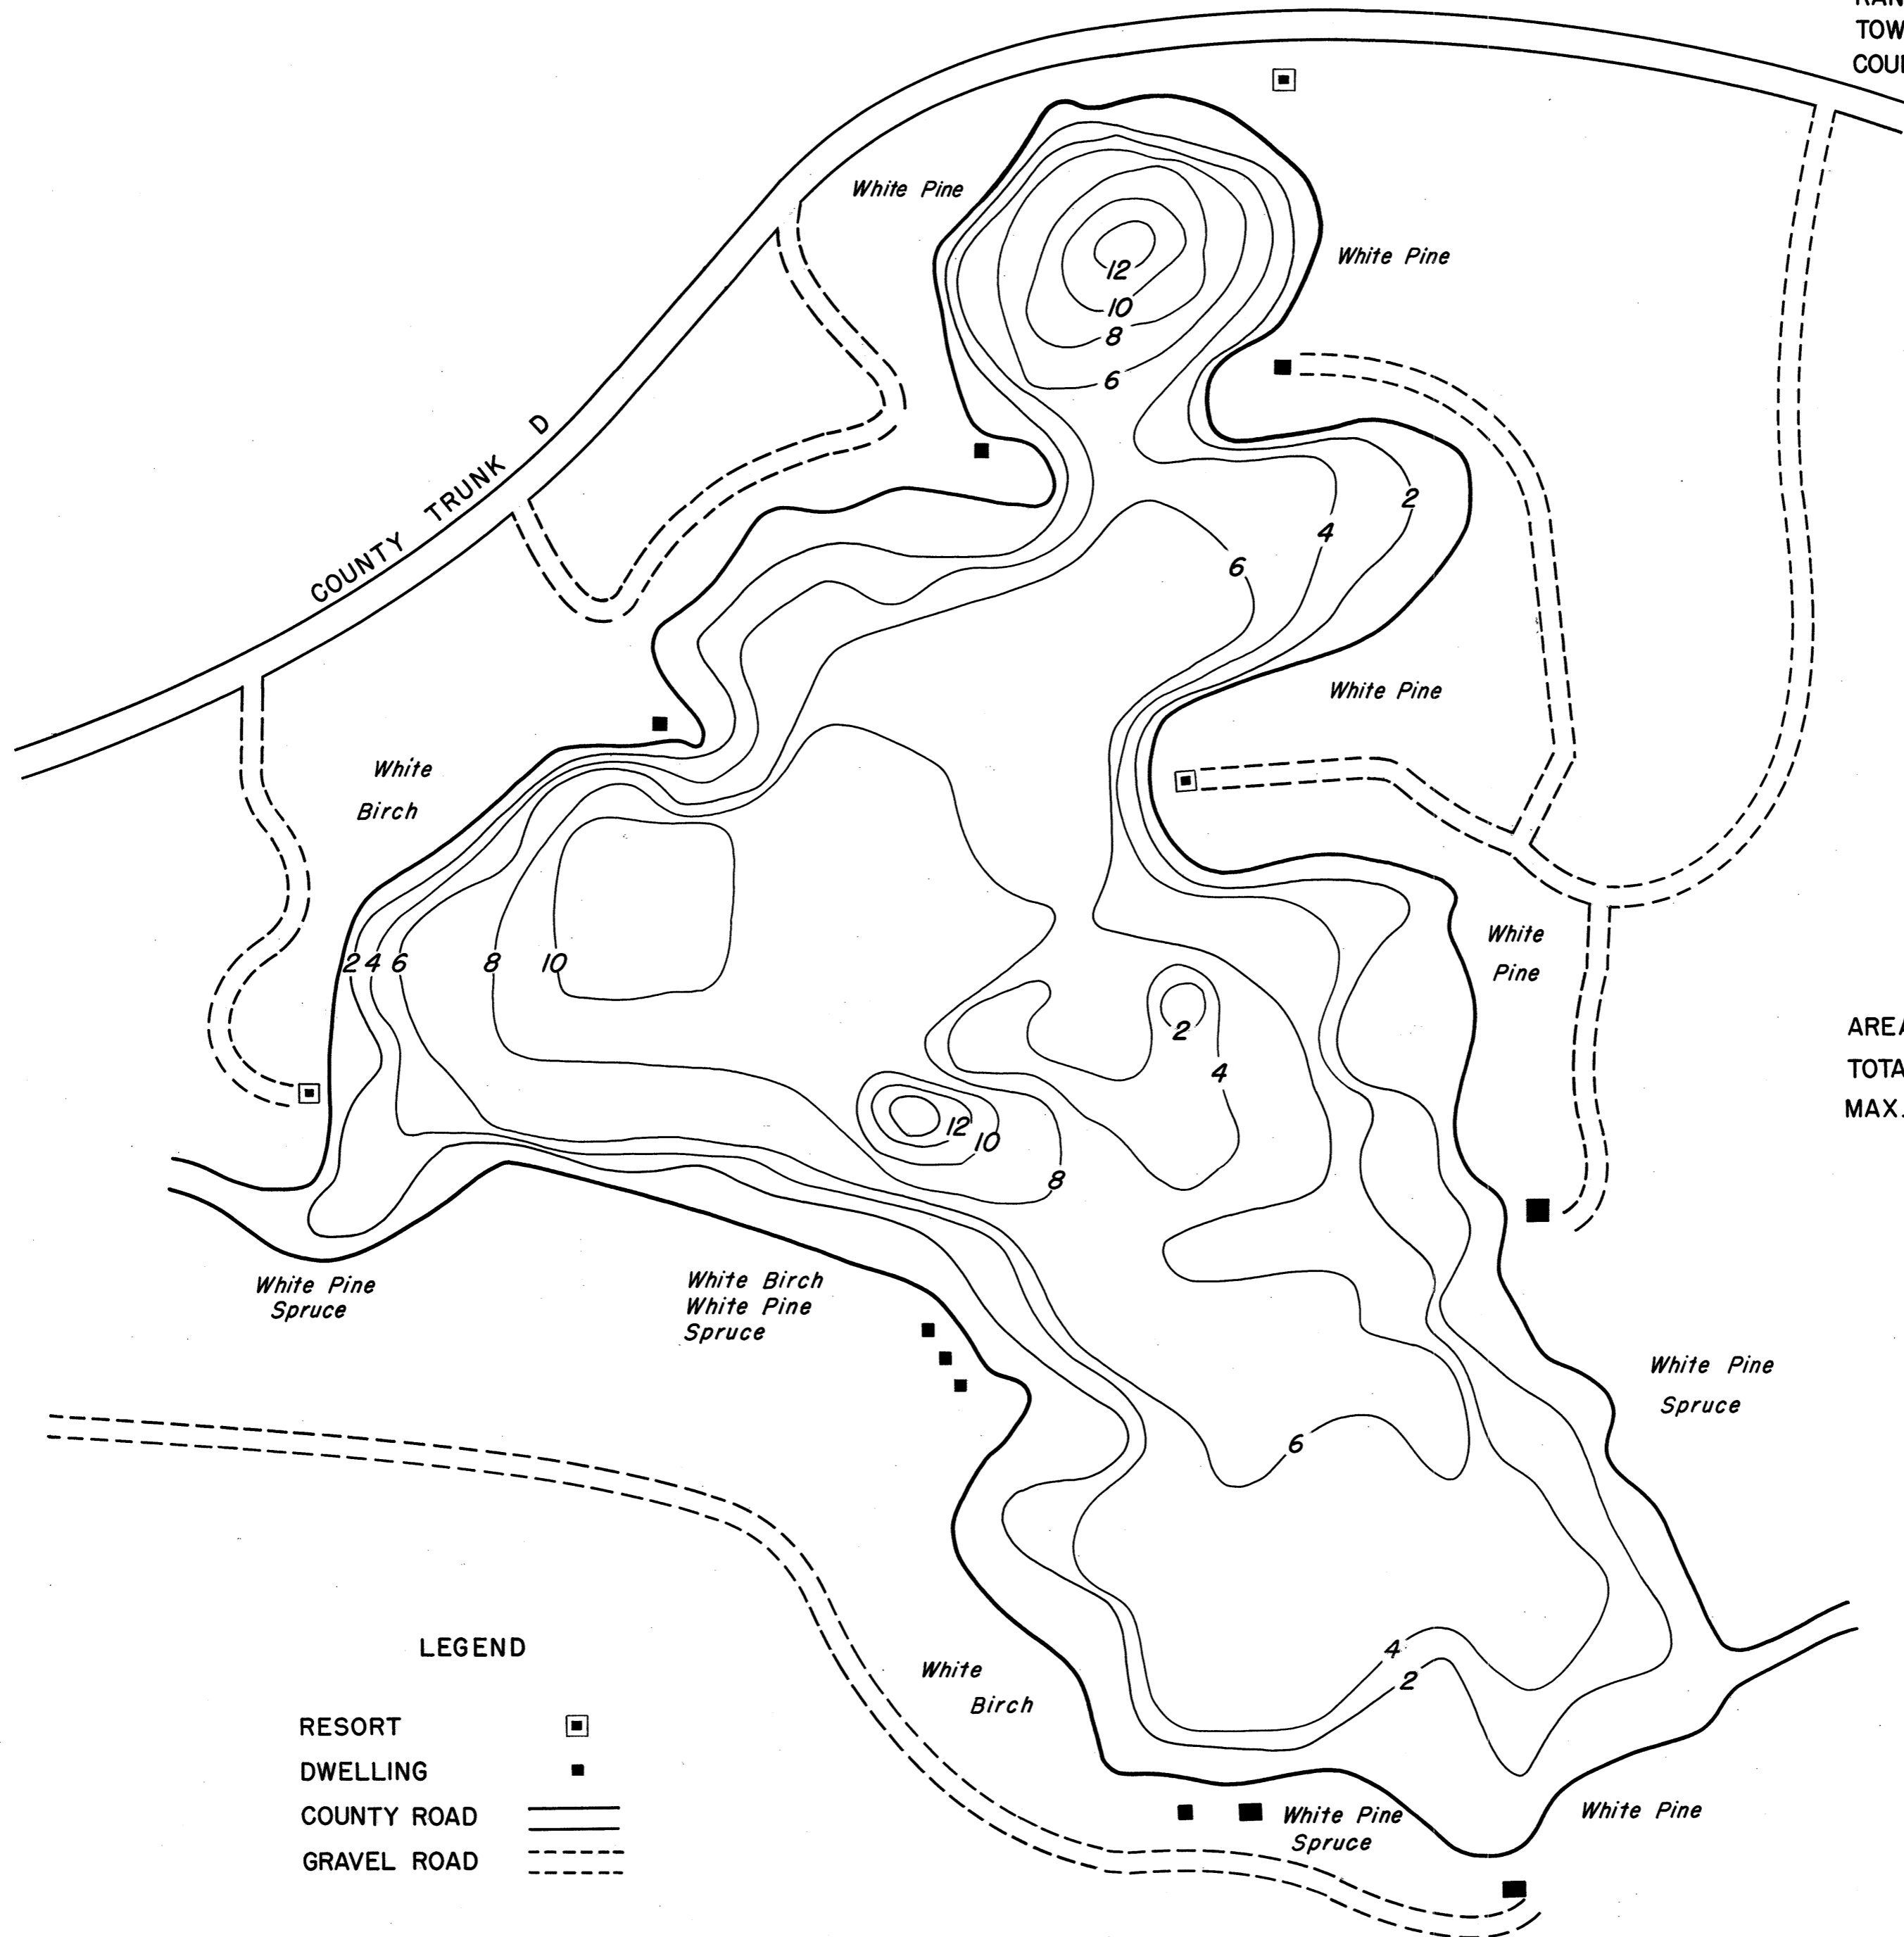

LAKE SURVEY MAP

LAKE KATHAN LAKE  
SECTION 11,12,13,14  
TOWNSHIP 39 N  
RANGE 9 E  
TOWN OF LINCOLN  
COUNTY ONEIDA

AREA ACRES 189  
TOTAL SHORELINE 3.63 Mi.  
MAX. DEPTH 15 Ft.

LEGEND

- RESORT
- DWELLING
- COUNTY ROAD
- GRAVEL ROAD

Source: Wisconsin Department of Natural Resources 608-266-2621  
Kathan Lake – Oneida County, Wisconsin DNR Lake Map  
Date – Feb 1947 - Historical Lake Map - Not for Navigation  
A Public Document - Please Identify the Source when using it.