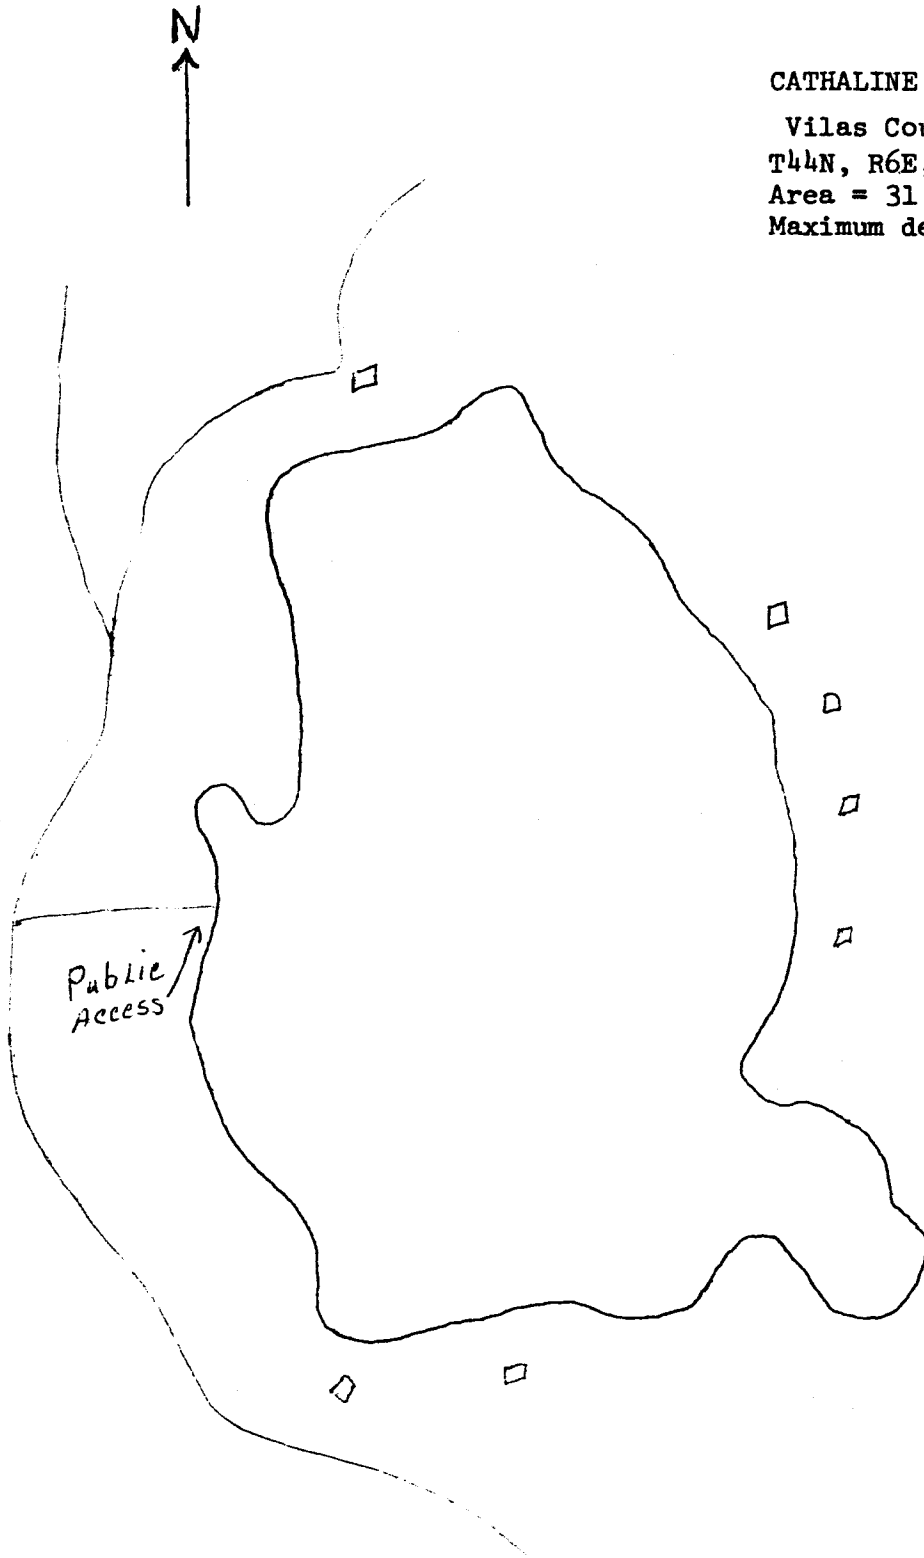

CATHALINE LAKE

Vilas County

T44N, R6E, Section 31

Area = 31 acres

Maximum depth = 44 feet

Source: Wisconsin Department of Natural Resources 608-266-2621
Cathaline Lake - Vilas County, Wisconsin DNR Lake Map
Date – Unknown - Historical Lake Map - Not for Navigation
A Public Document - Please Identify the Source when using it.