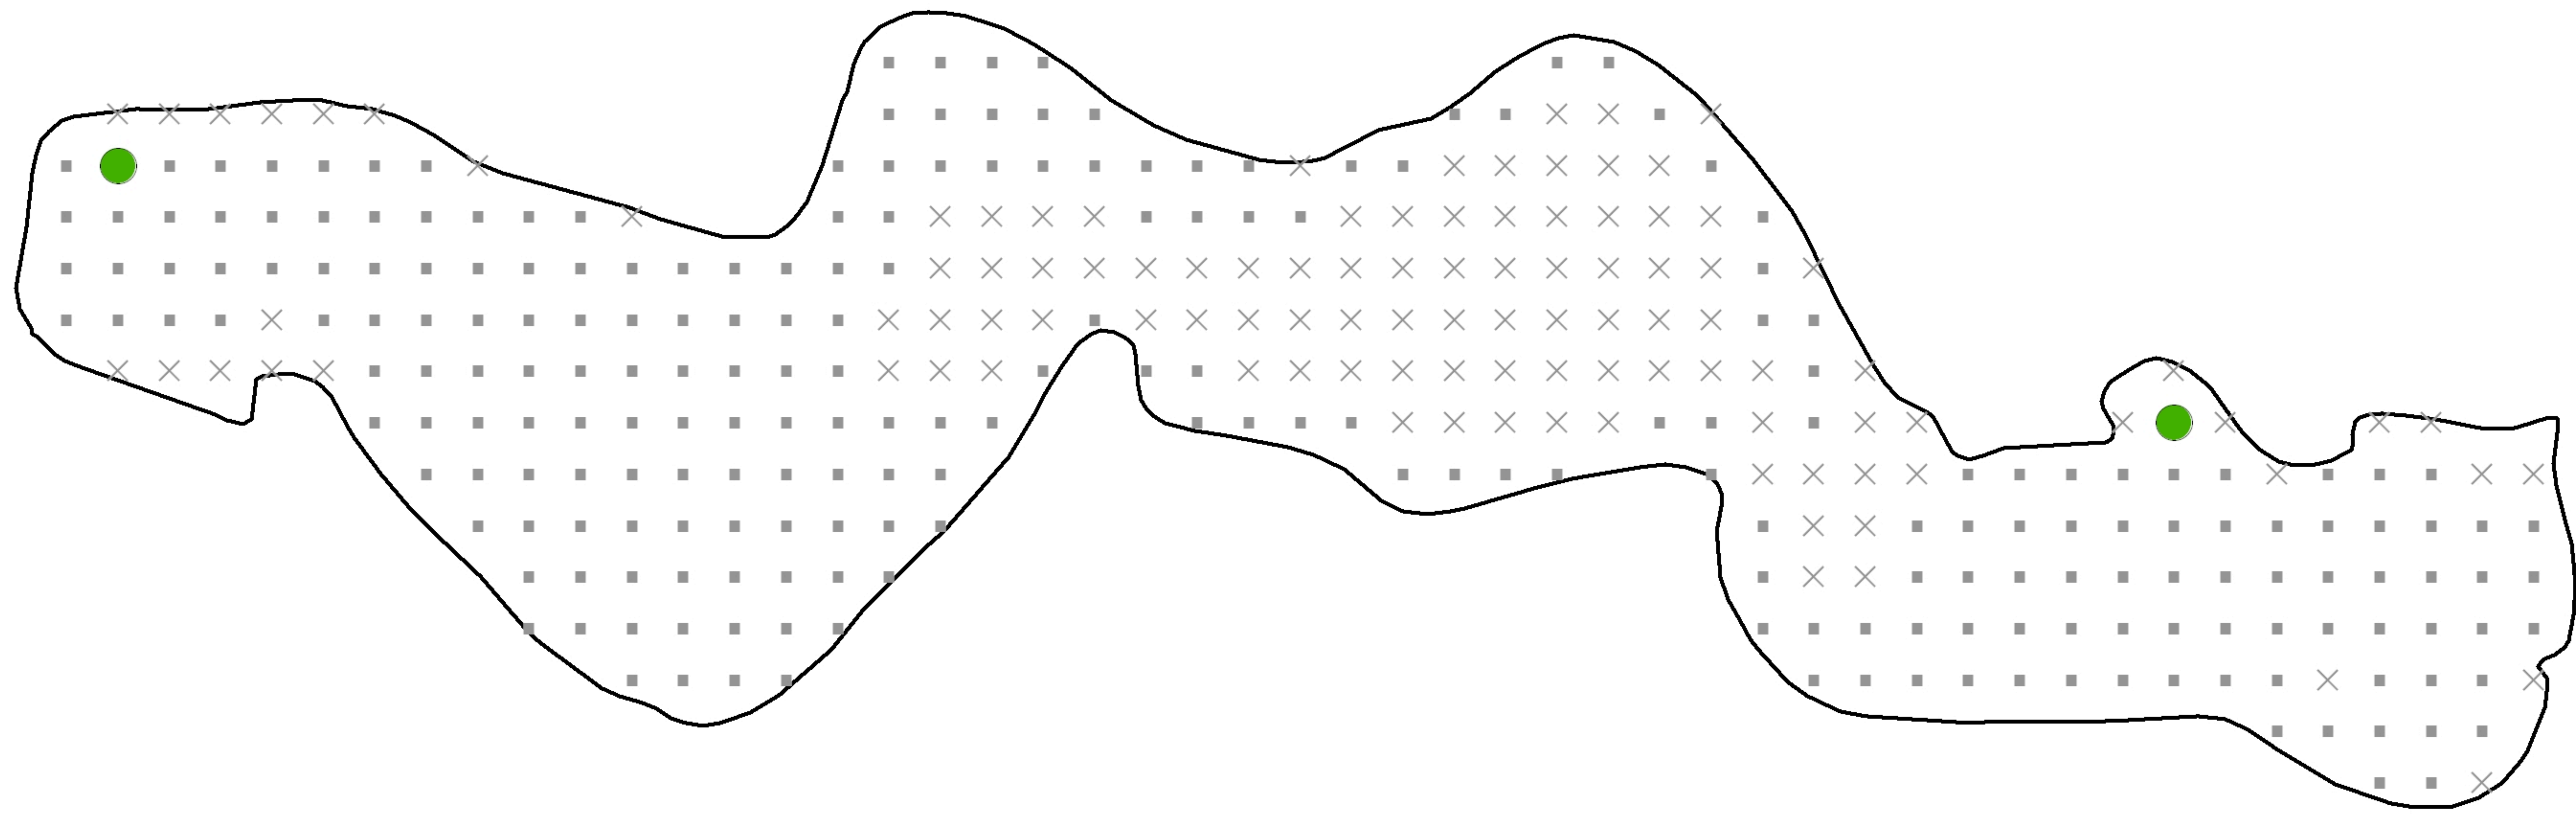

Lake Emily - Portage County

July 26, 2010

Eurasian Water Milfoil
Rake Fullness Rating

- Visual
- 1
- 2
- 3
- × Not Sampled
- NO EWM

Illustration of Rake Fullness Rating

- 1
- 2
- 3

<http://dnr.wi.gov>