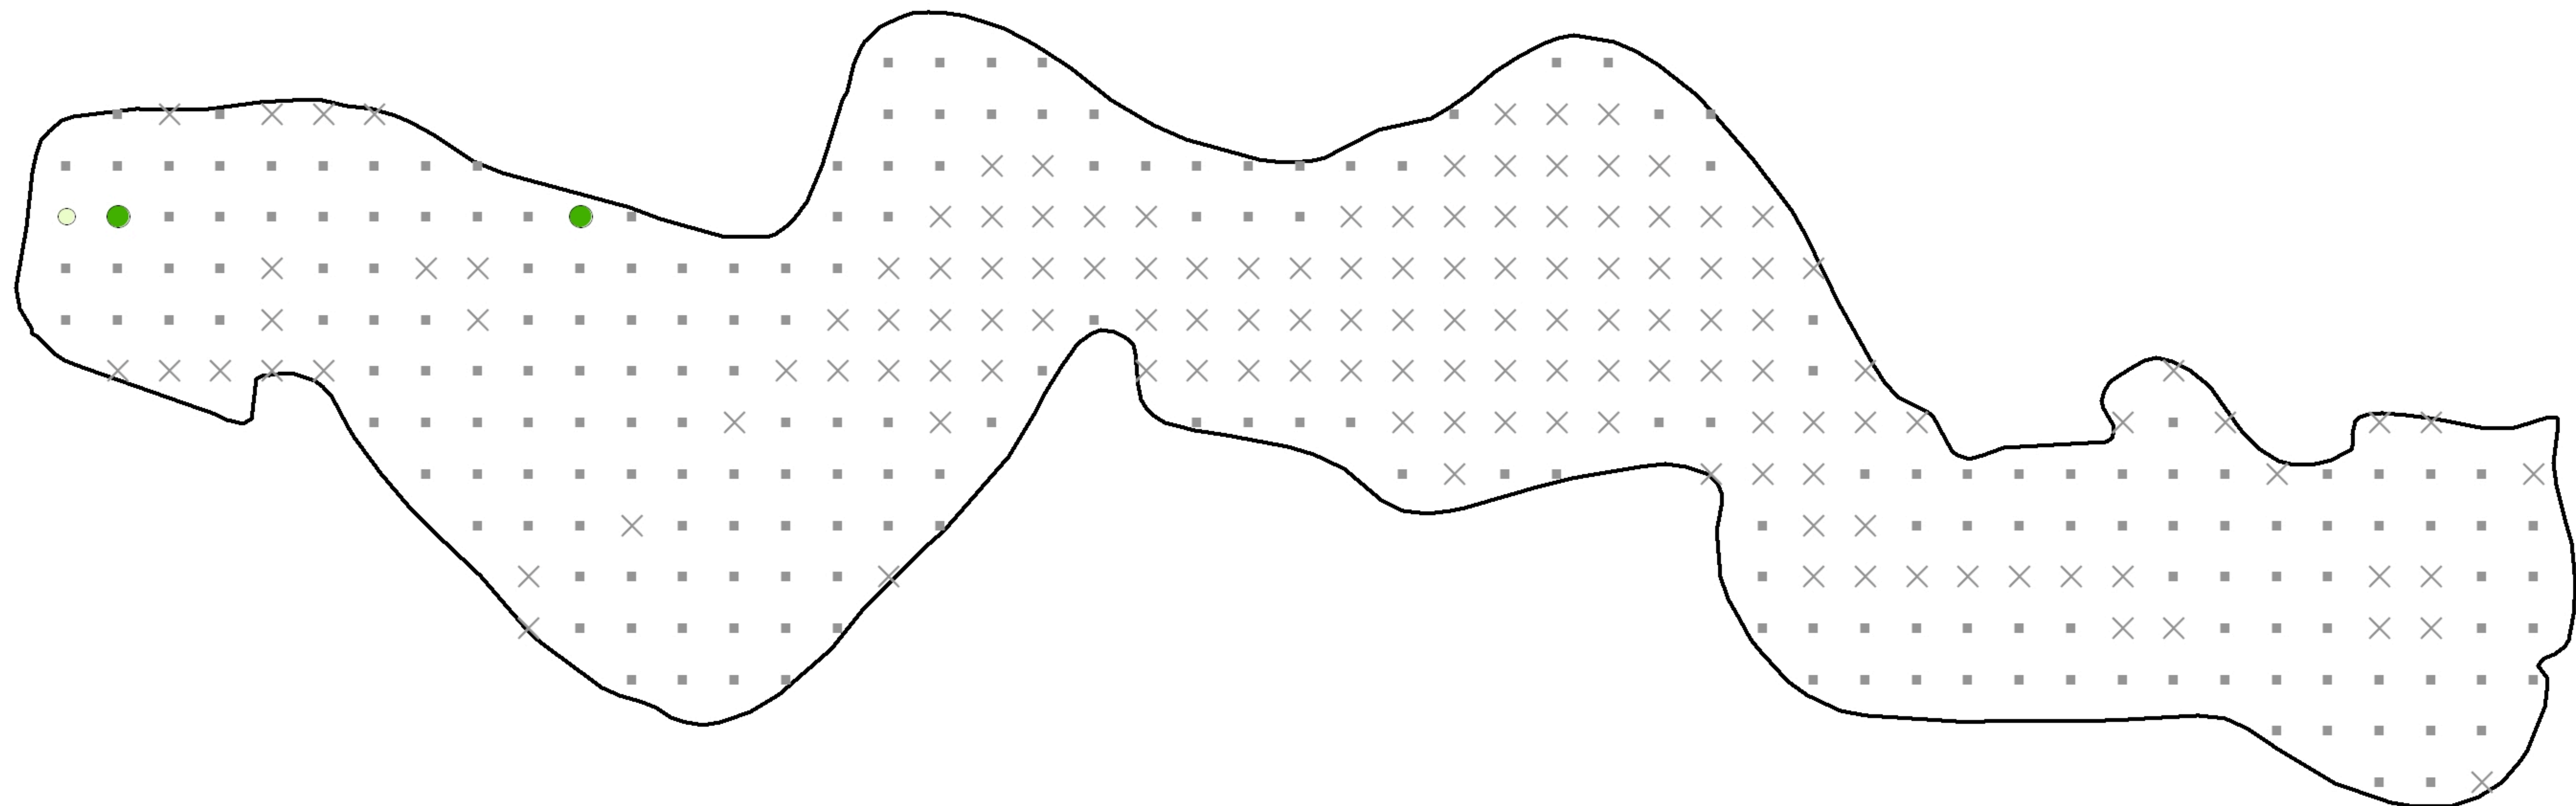

Lake Emily - Portage County

August 3, 2011

Eurasian Water Milfoil
Rake Fullness Rating

- Visual
- 1
- 2
- 3
- × Not Sampled
- NO EWM

Illustration of Rake Fullness Rating

-  1
-  2
-  3

<http://dnr.wi.gov>