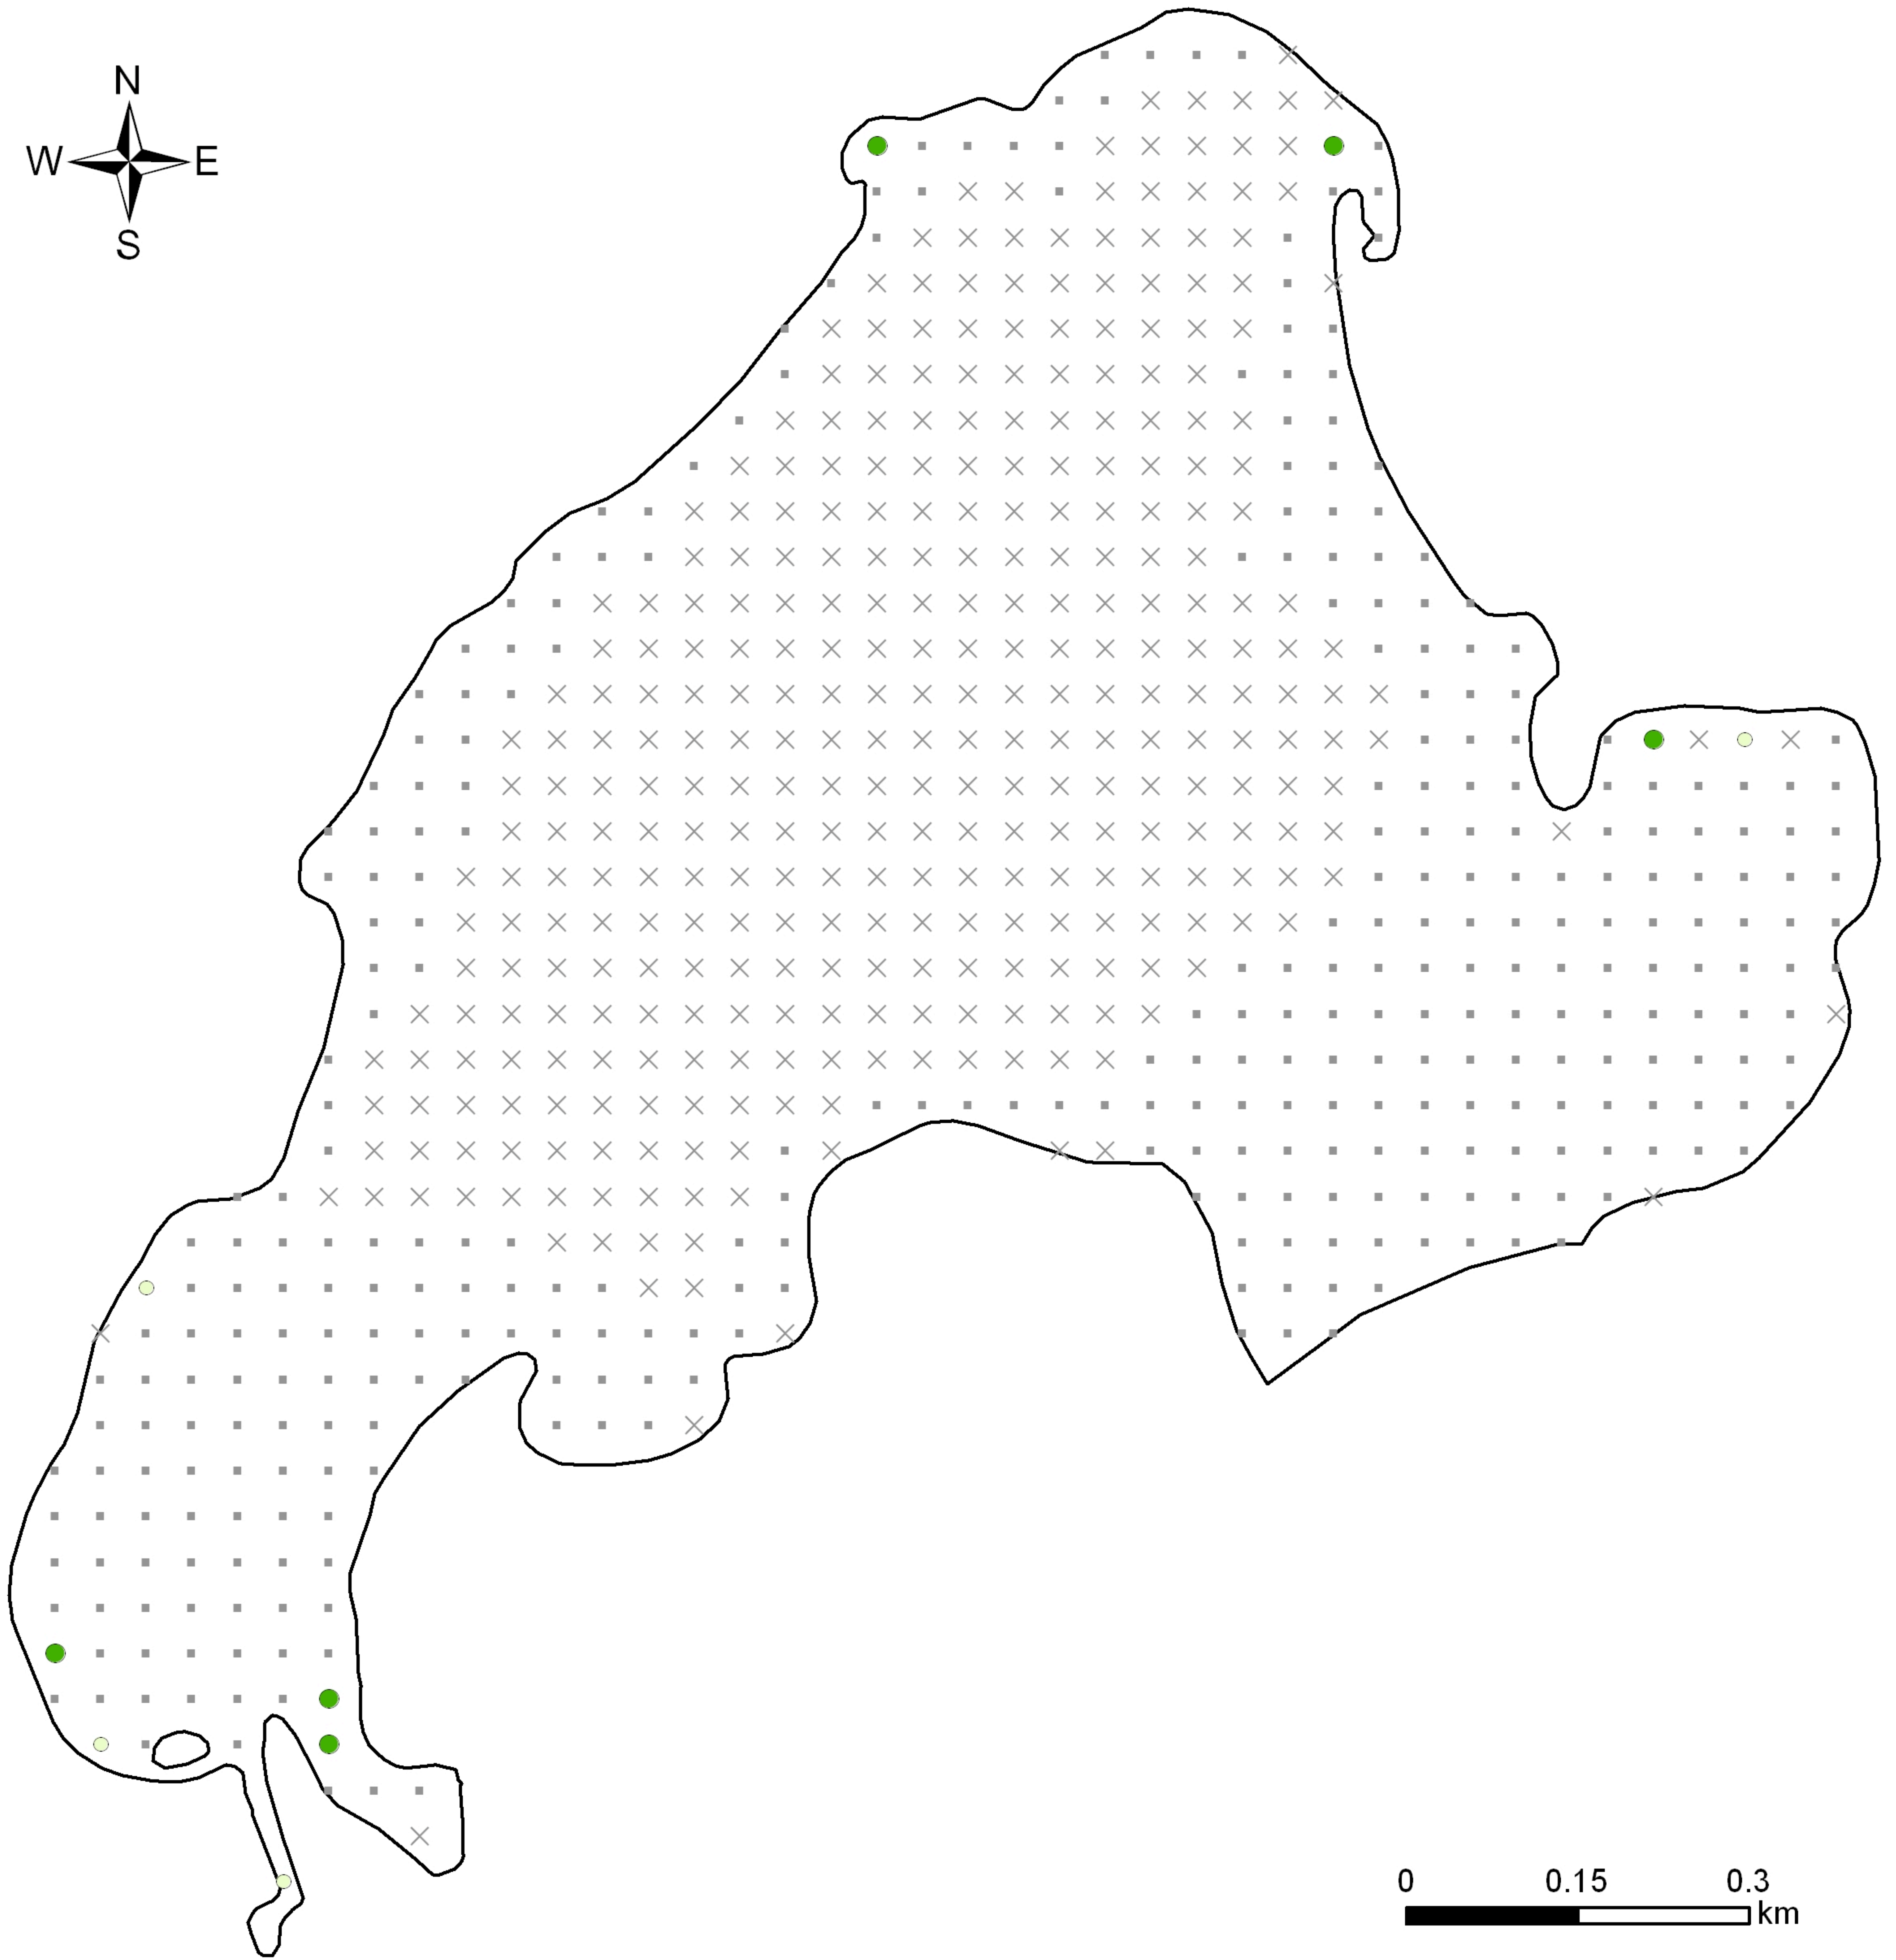

# Green Lake - Walworth County

## June 14, 2011

Illustration of Rake Fullness Rating

Curly Leaf Pondweed Rake Fullness Rating

- Visual
- 1
- 2
- 3

- × Not Sampled
- NO CLP

<http://dnr.wi.gov>