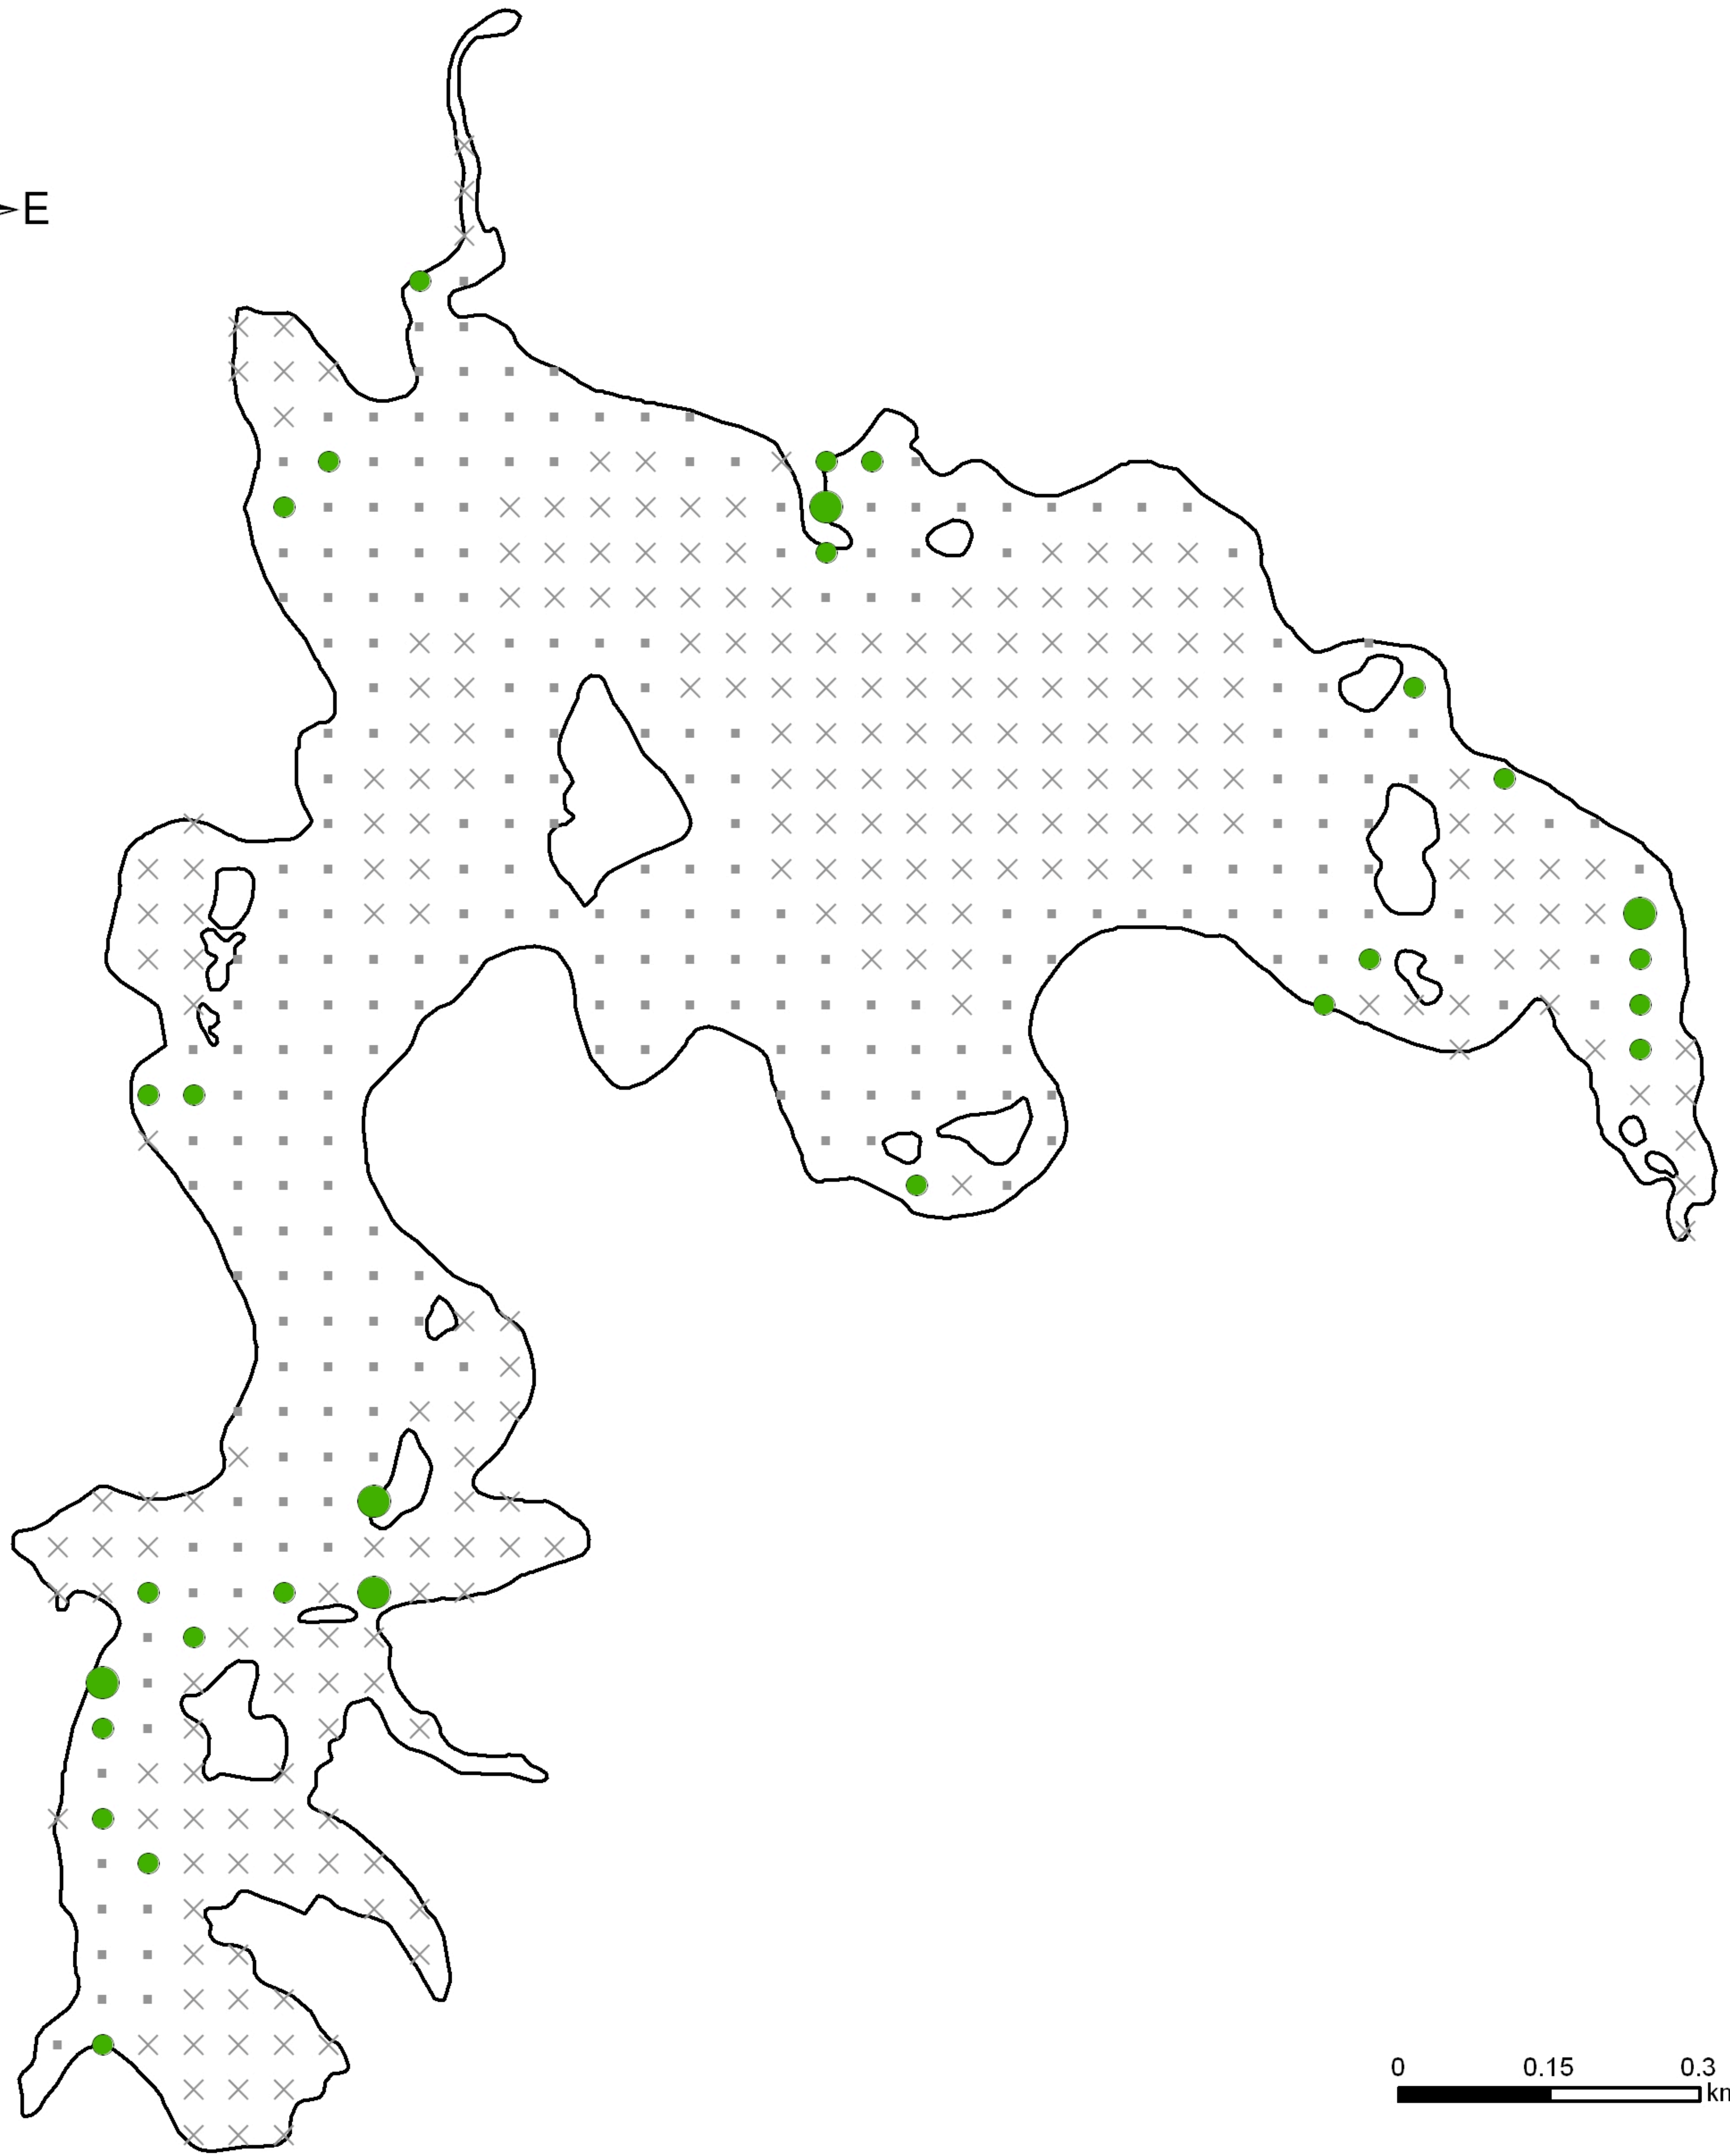

# Hancock Lake - Oneida County

## August 26-27, 2008

Illustration of Rake Fullness Rating

*Elodea canadensis* (Common waterweed)  
Rake Fullness Rating

<http://dnr.wi.gov>