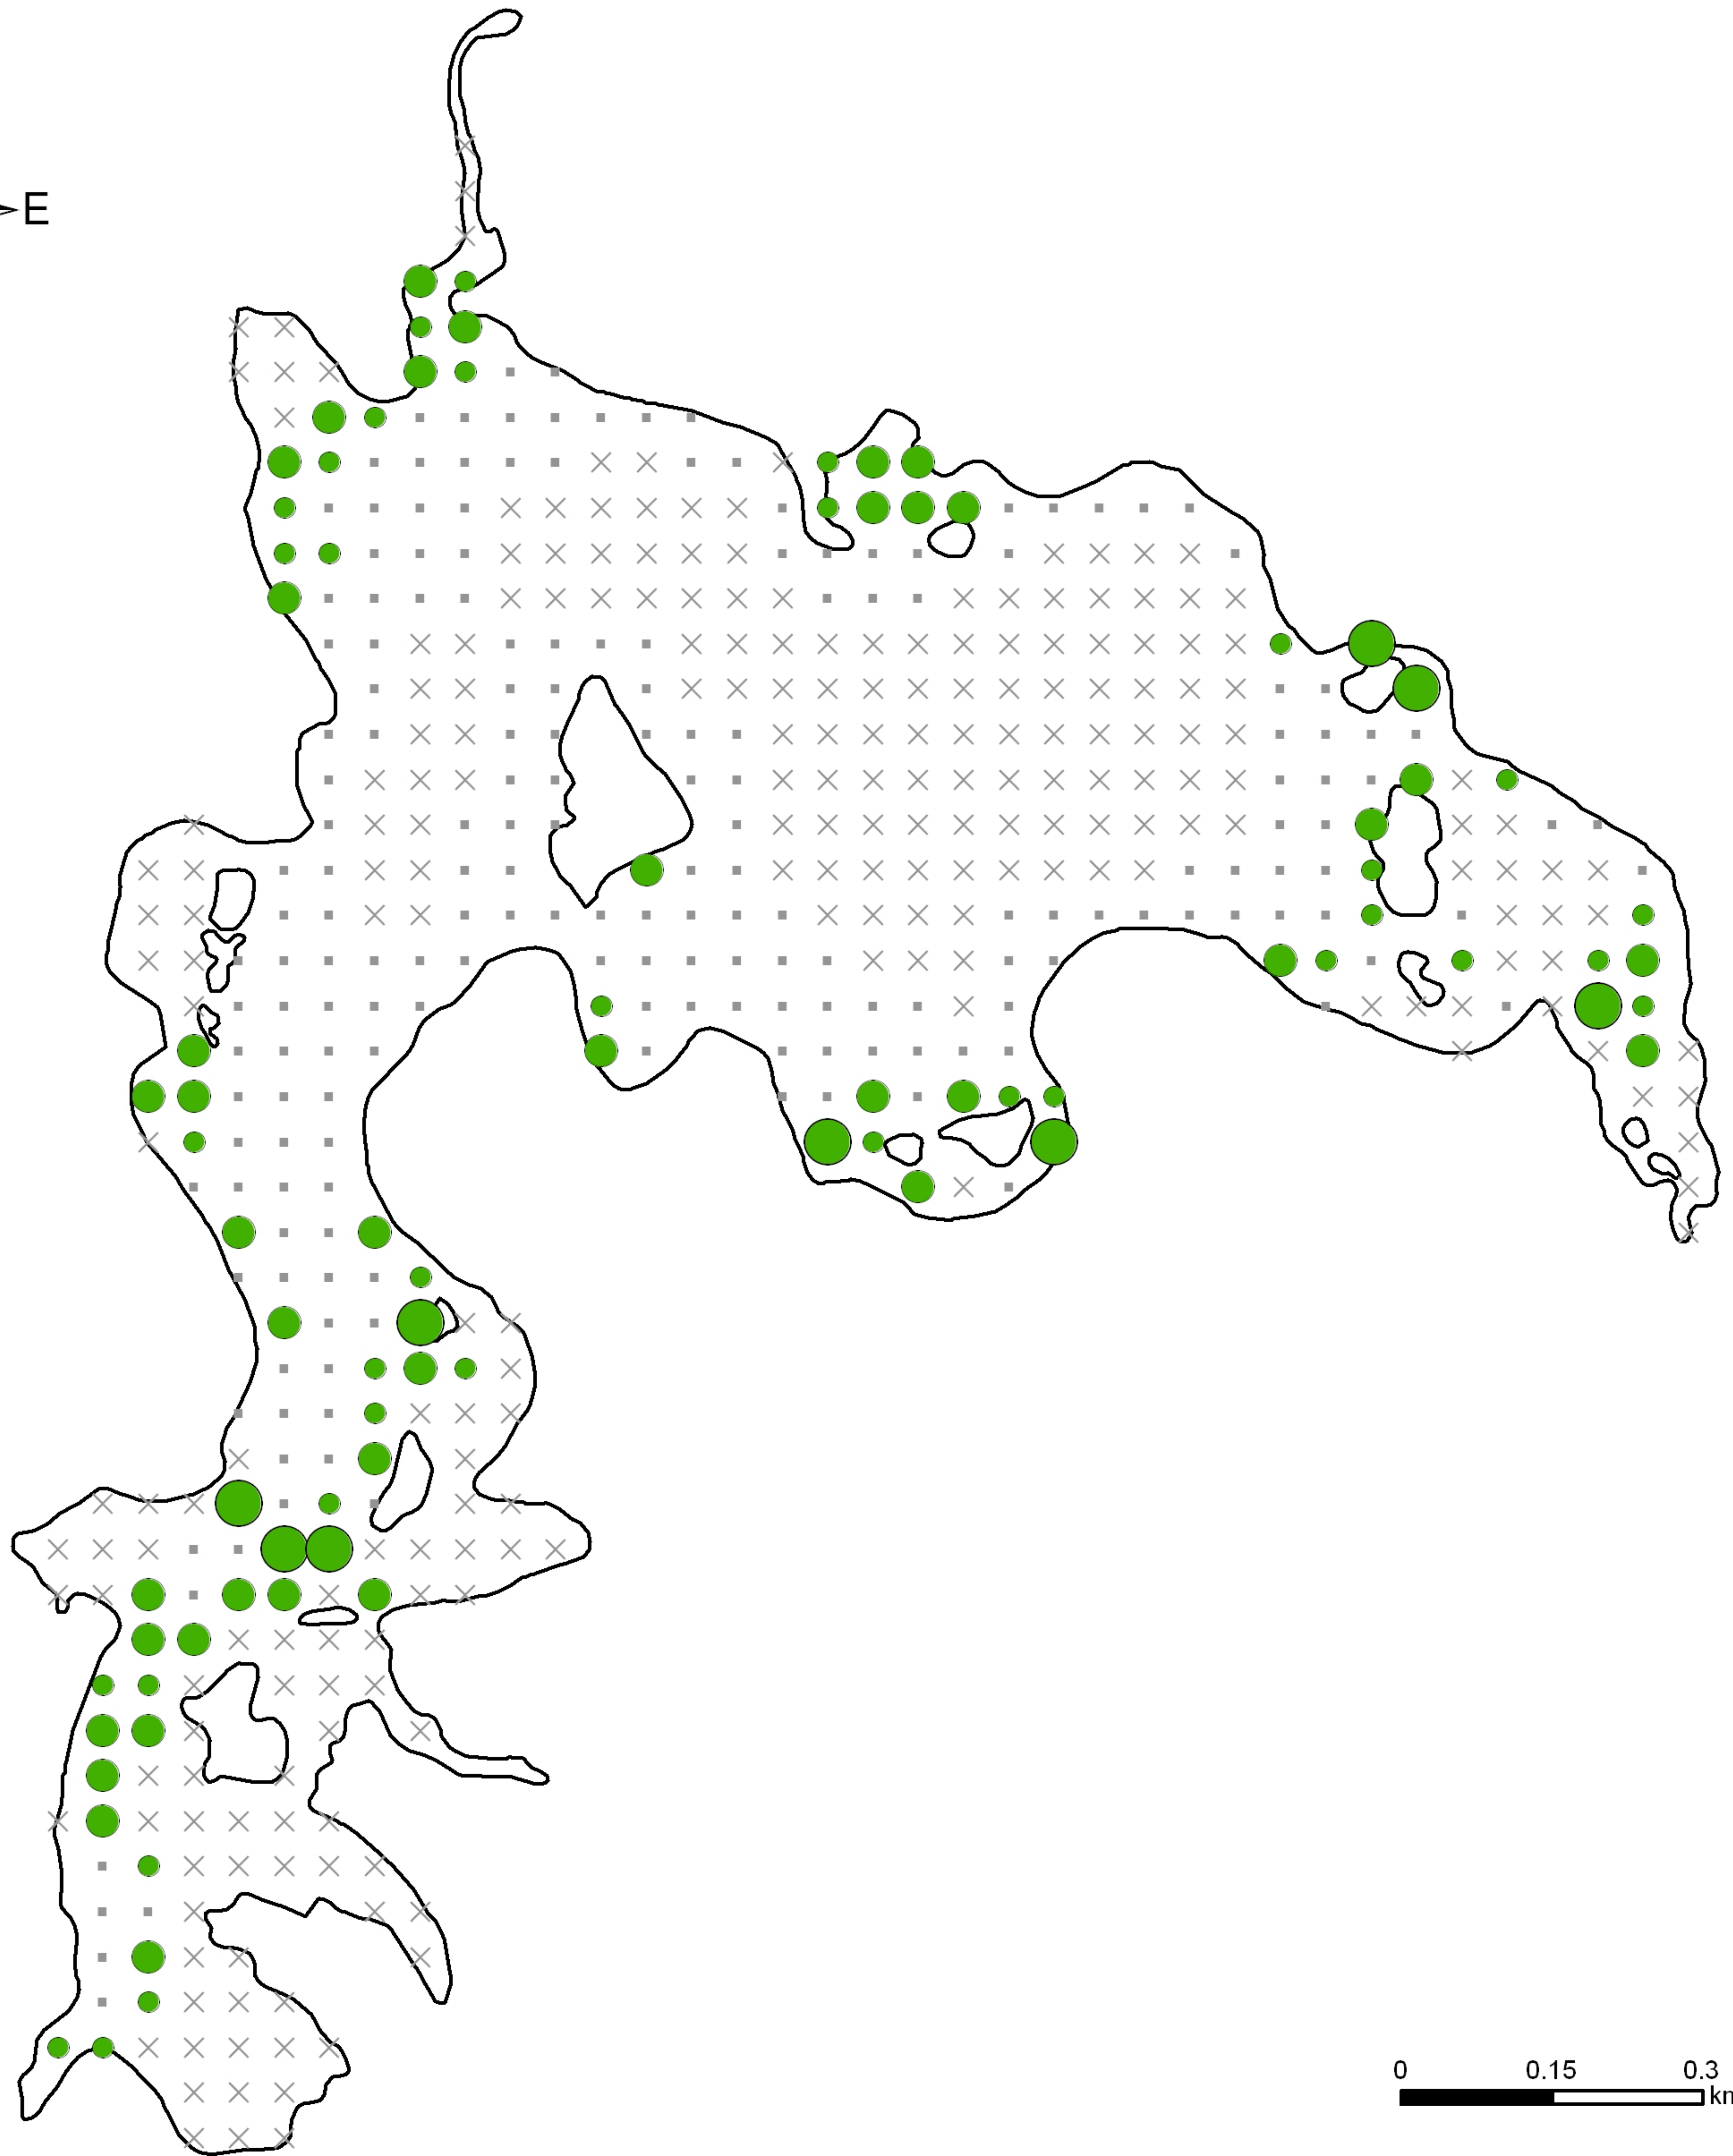

Hancock Lake - Oneida County

August 26-27, 2008

Illustration of Rake Fullness Rating

Potamogeton robinsii (Fern Pondweed) Rake Fullness Rating

- × Not Sampled
- No Plants

<http://dnr.wi.gov>