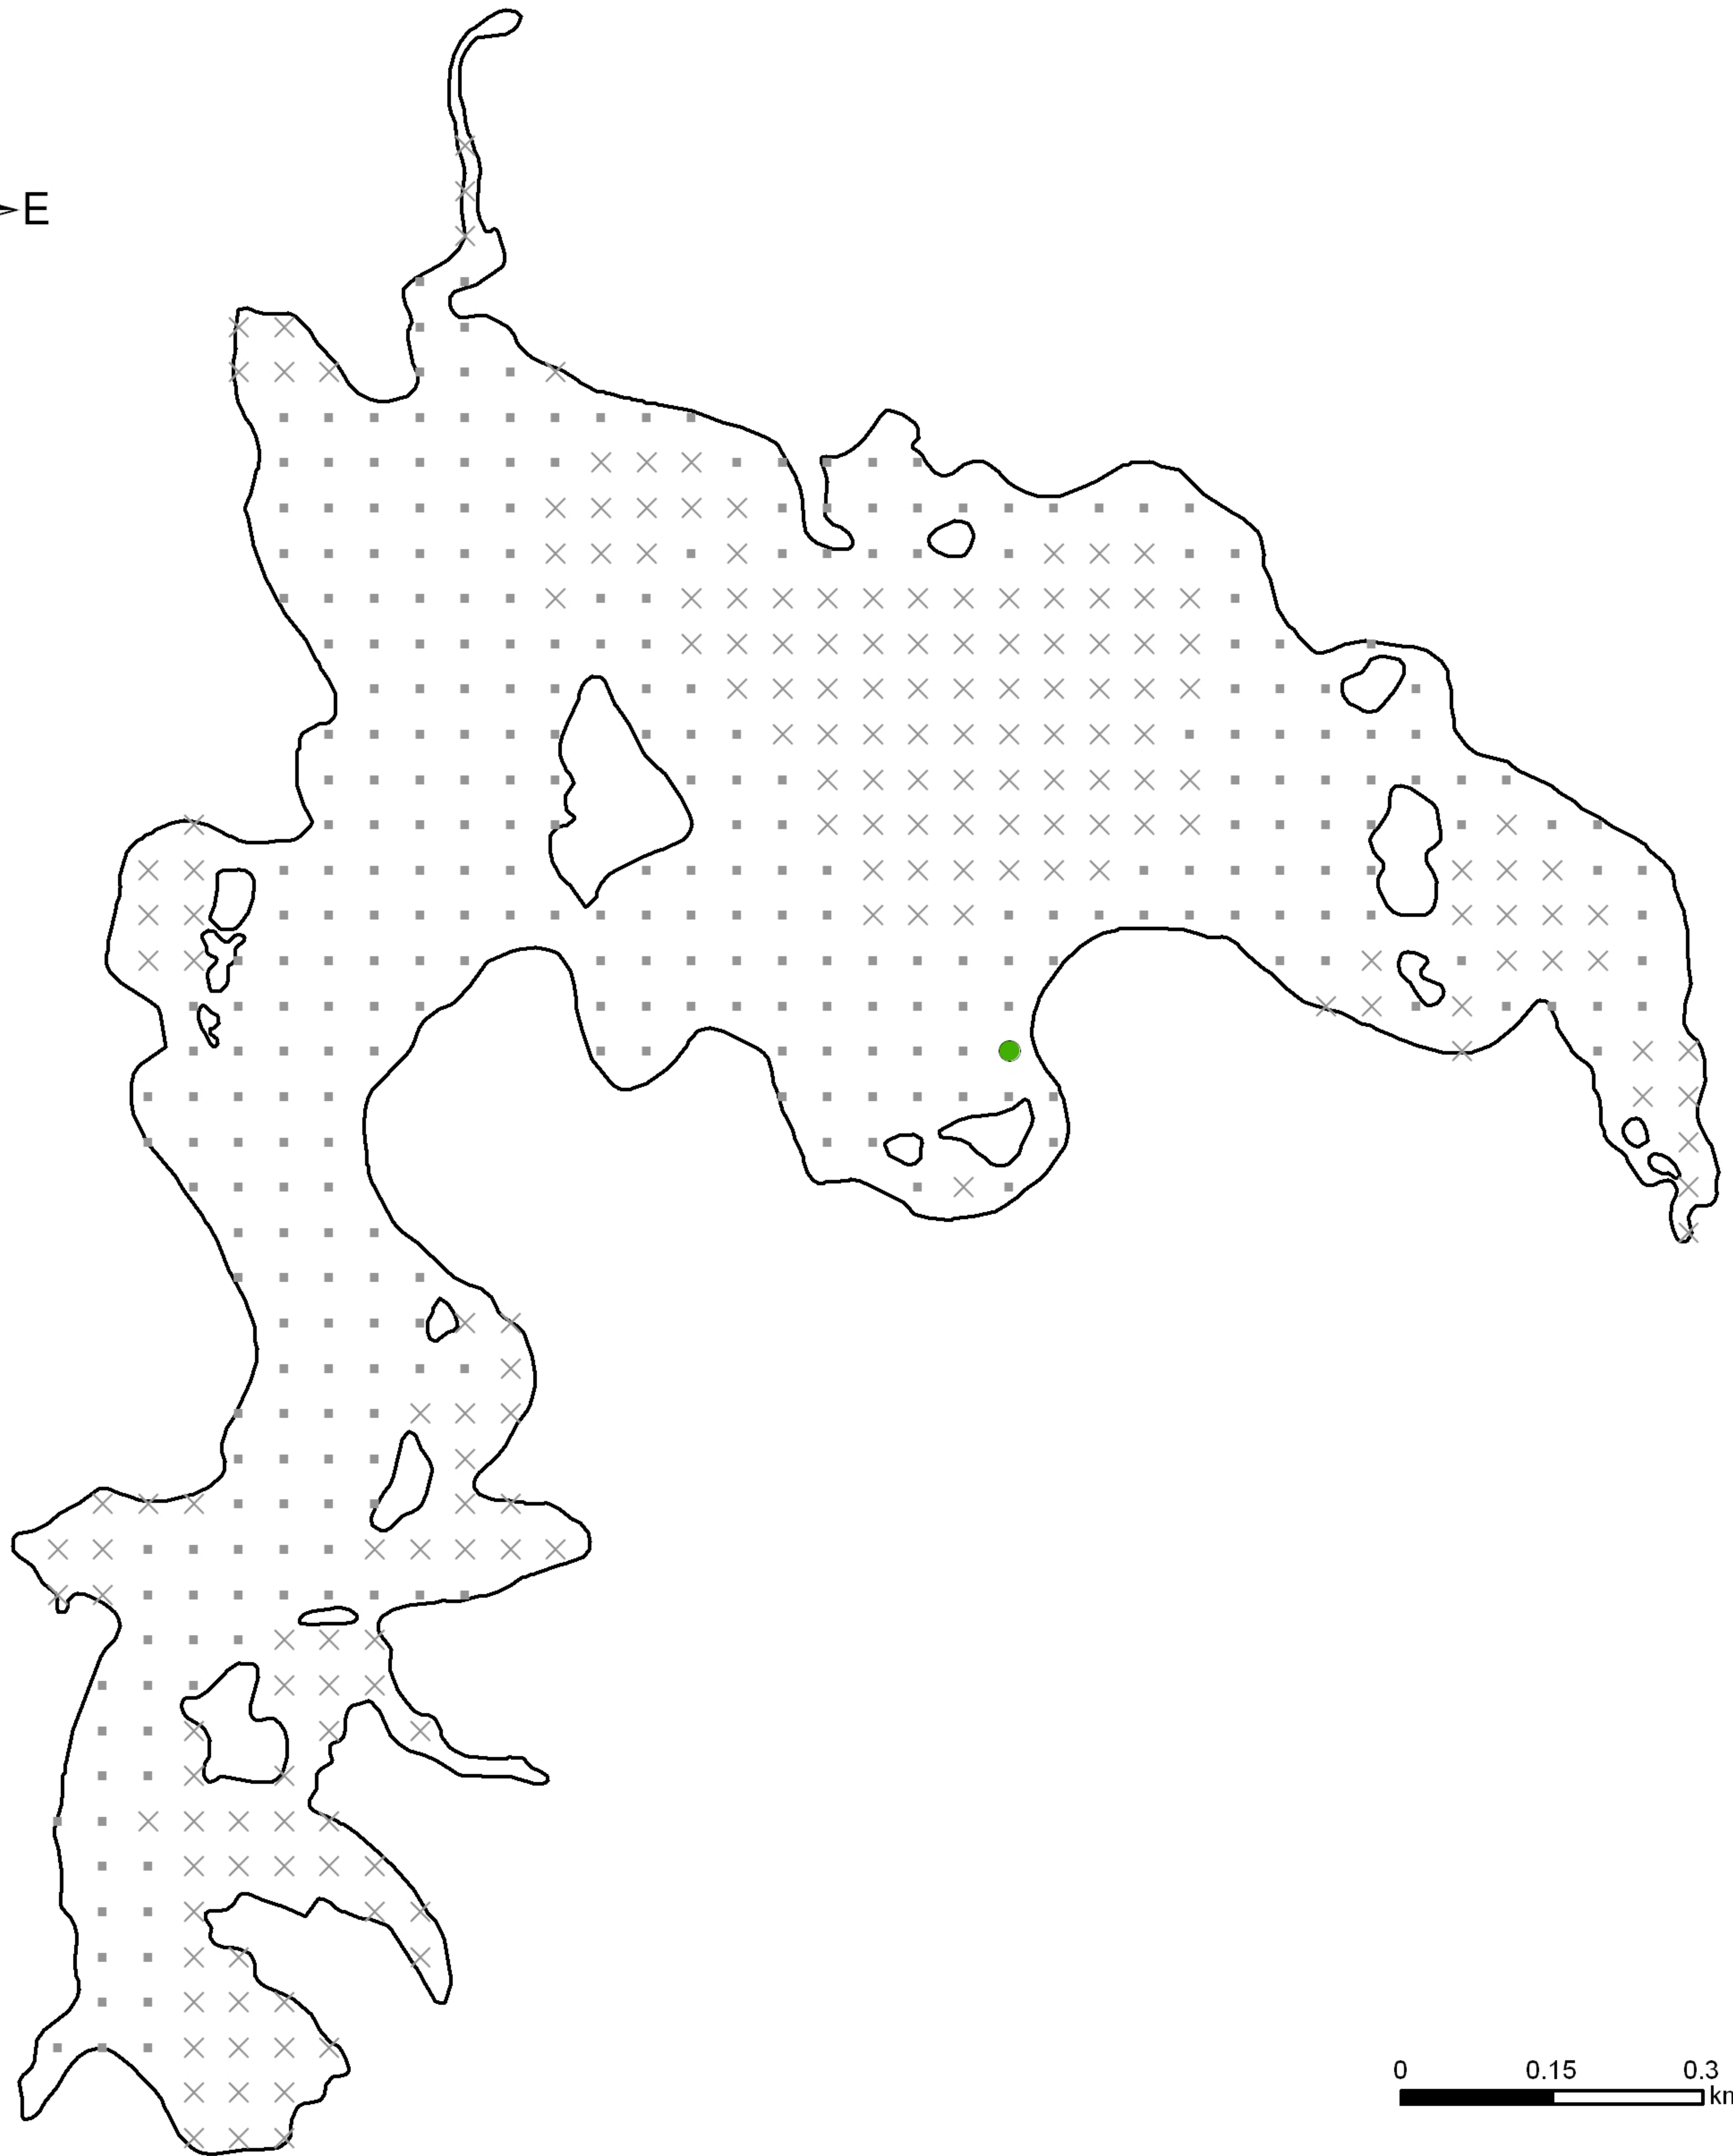

Hancock Lake - Oneida County

August 10-11, 2009

Illustration of Rake Fullness Rating

Curly Leaf Pondweed Rake Fullness Rating

- × Not Sampled
- No Plants

<http://dnr.wi.gov>