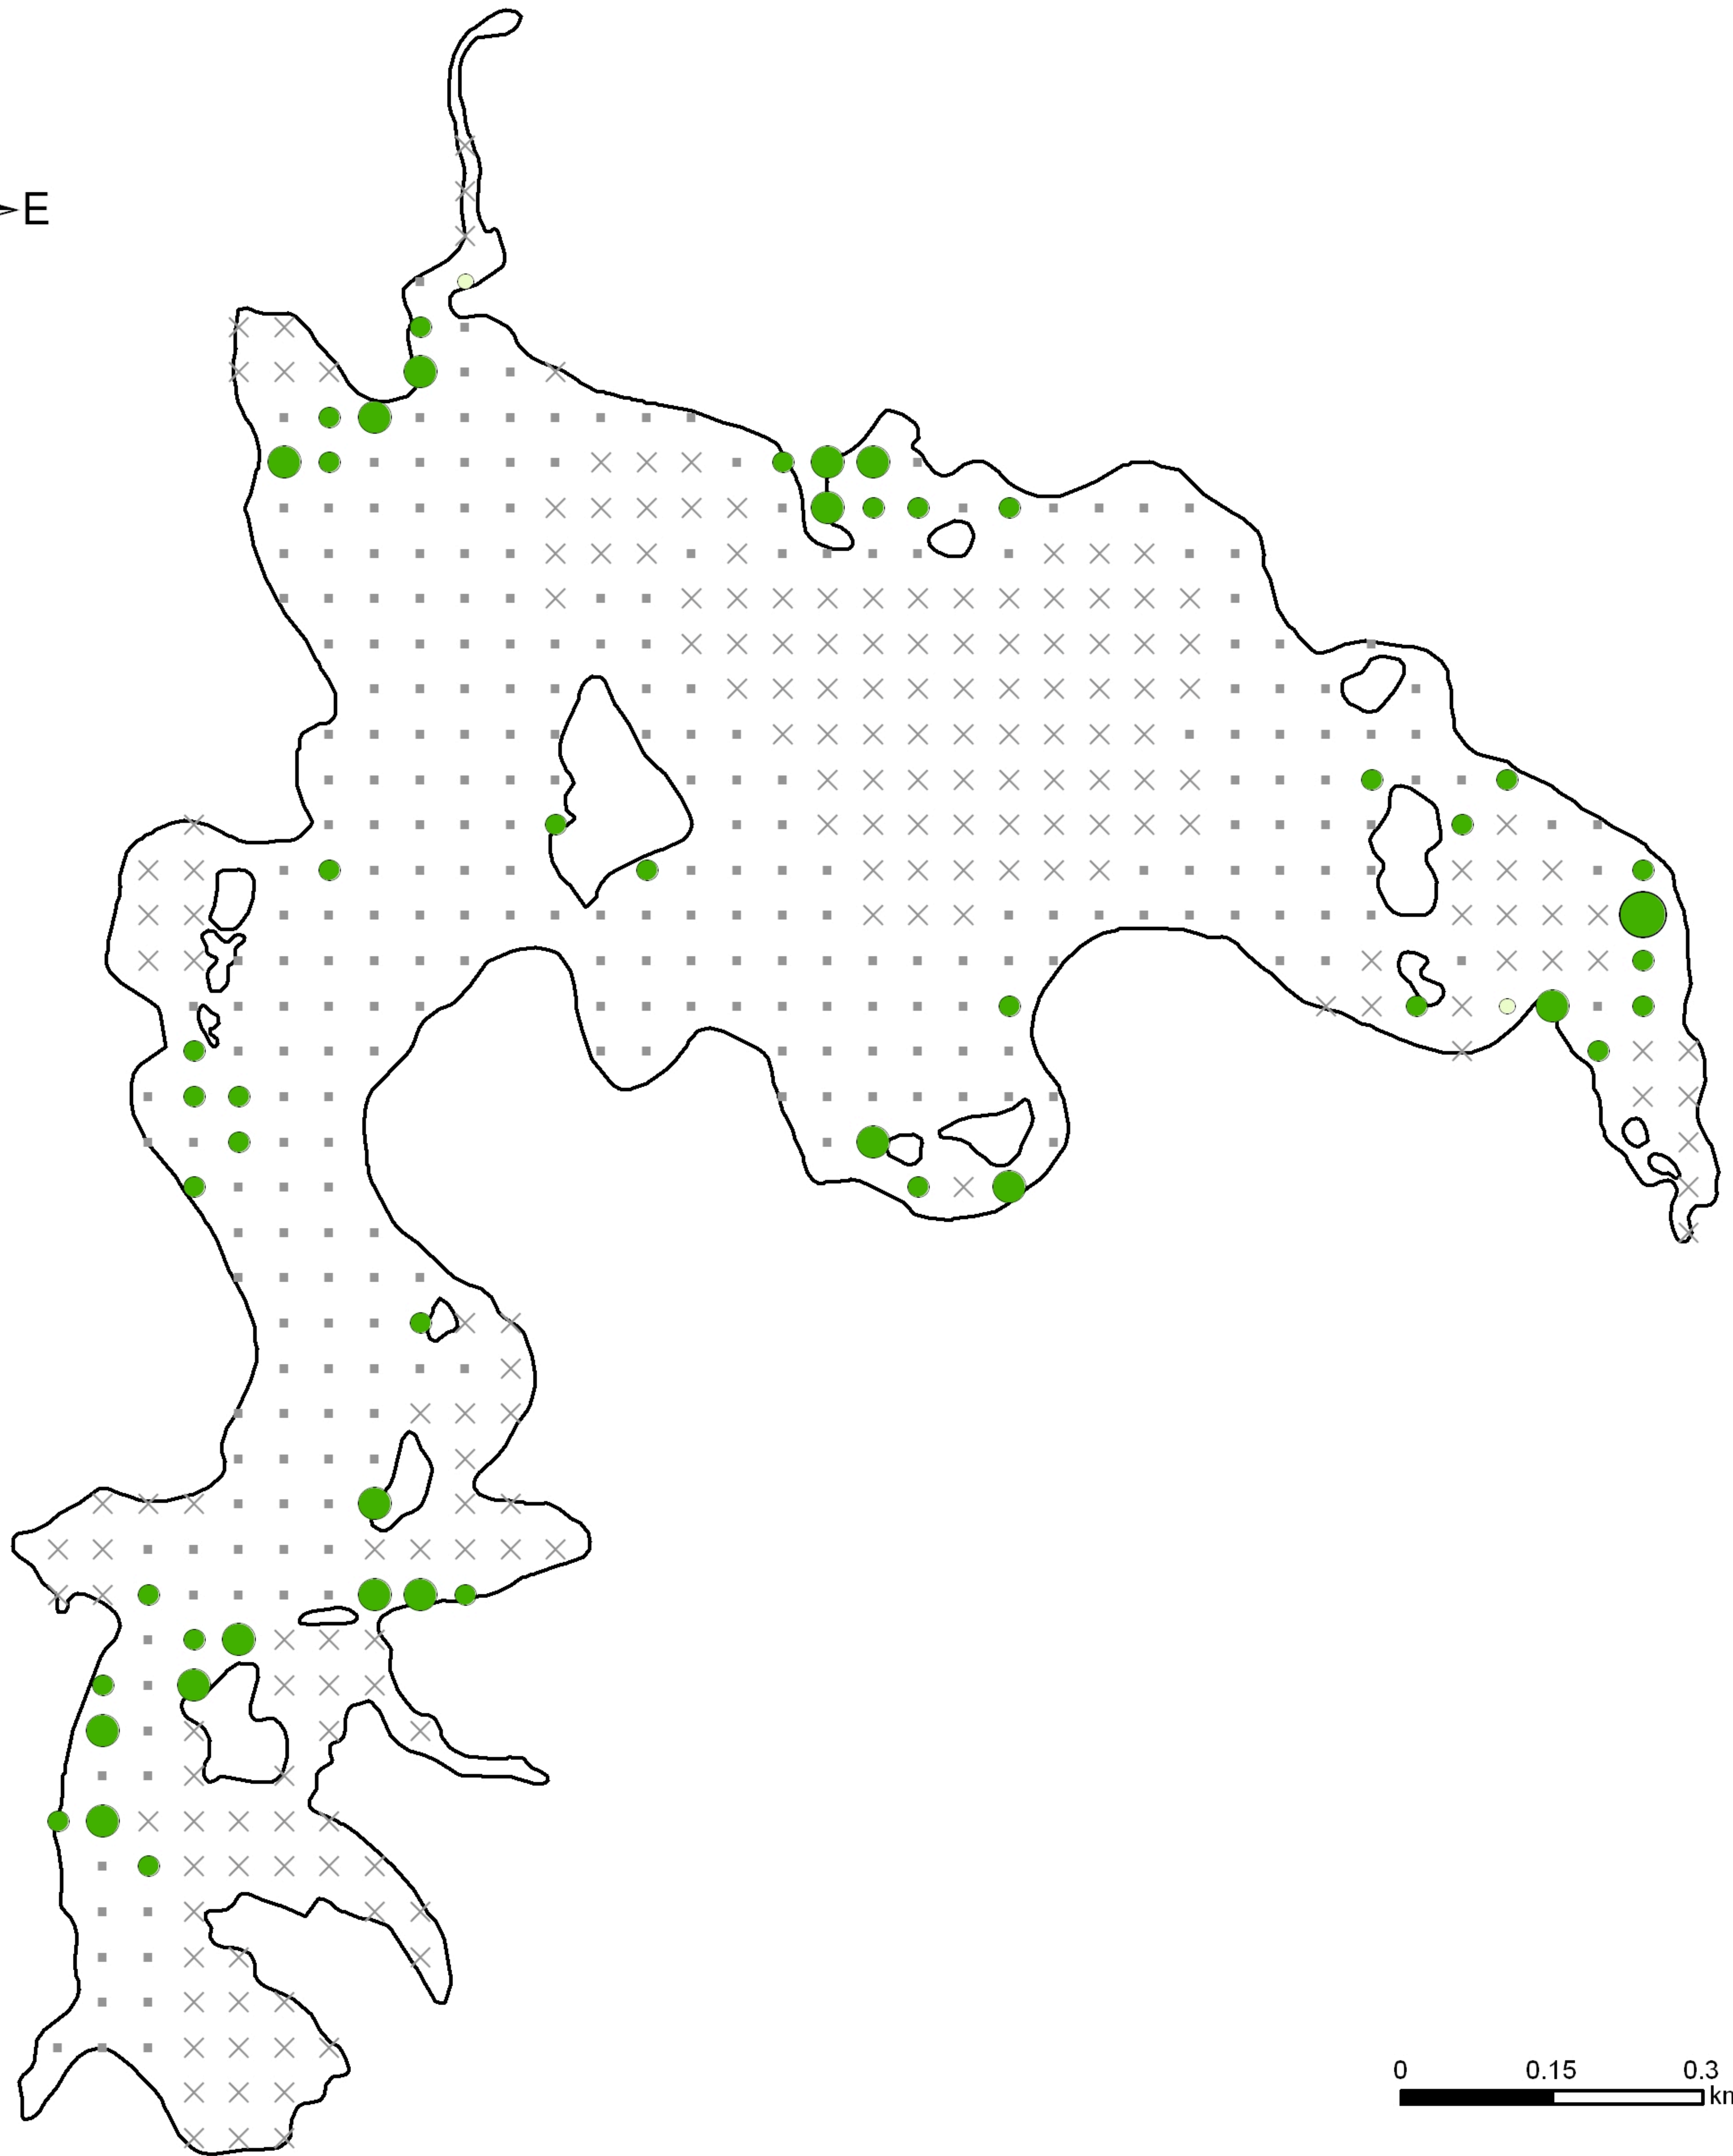

# Hancock Lake - Oneida County

## August 10-11, 2009

Illustration of Rake Fullness Rating

*Elodea canadensis* (Common waterweed)  
Rake Fullness Rating

- Visual
- 1
- 2
- 3
- × Not Sampled
- No Plants

<http://dnr.wi.gov>