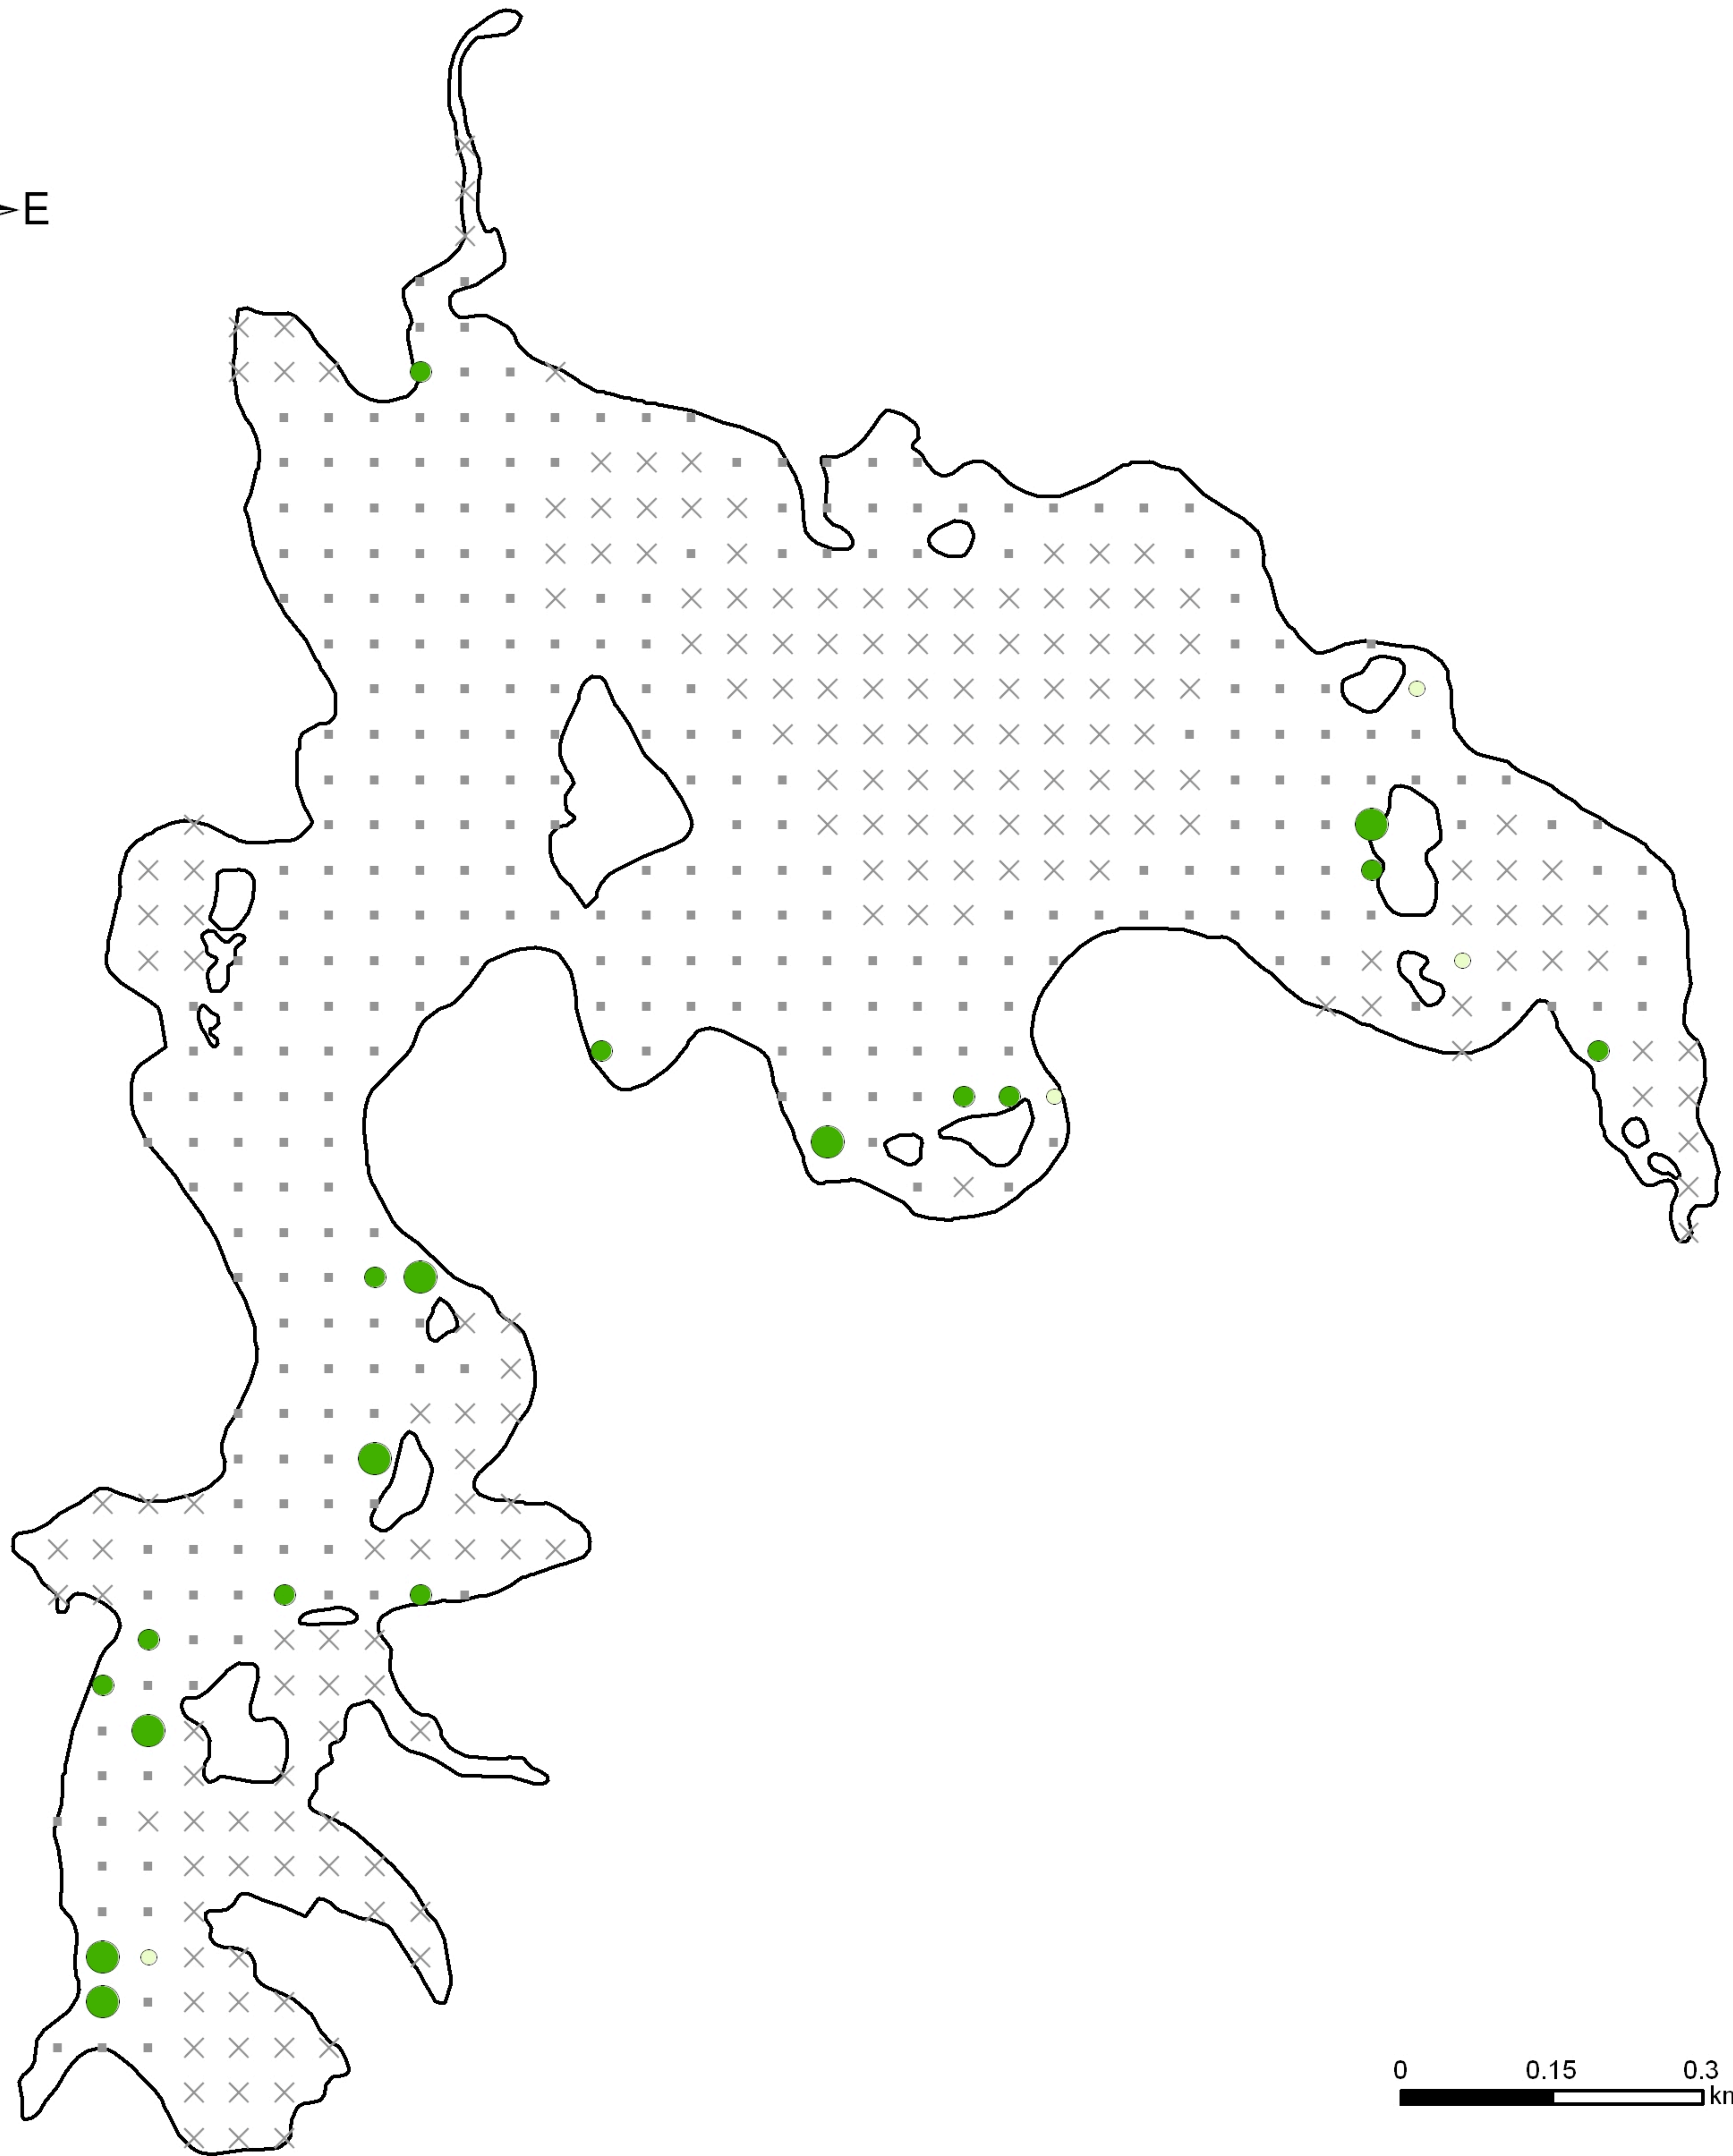

Hancock Lake - Oneida County

August 10-11, 2009

Illustration of Rake Fullness Rating

Potamogeton amplifolius (Large-leaf pondweed)
Rake Fullness Rating

- Visual
- 1
- 2
- 3

- × Not Sampled
- No Plants

<http://dnr.wi.gov>