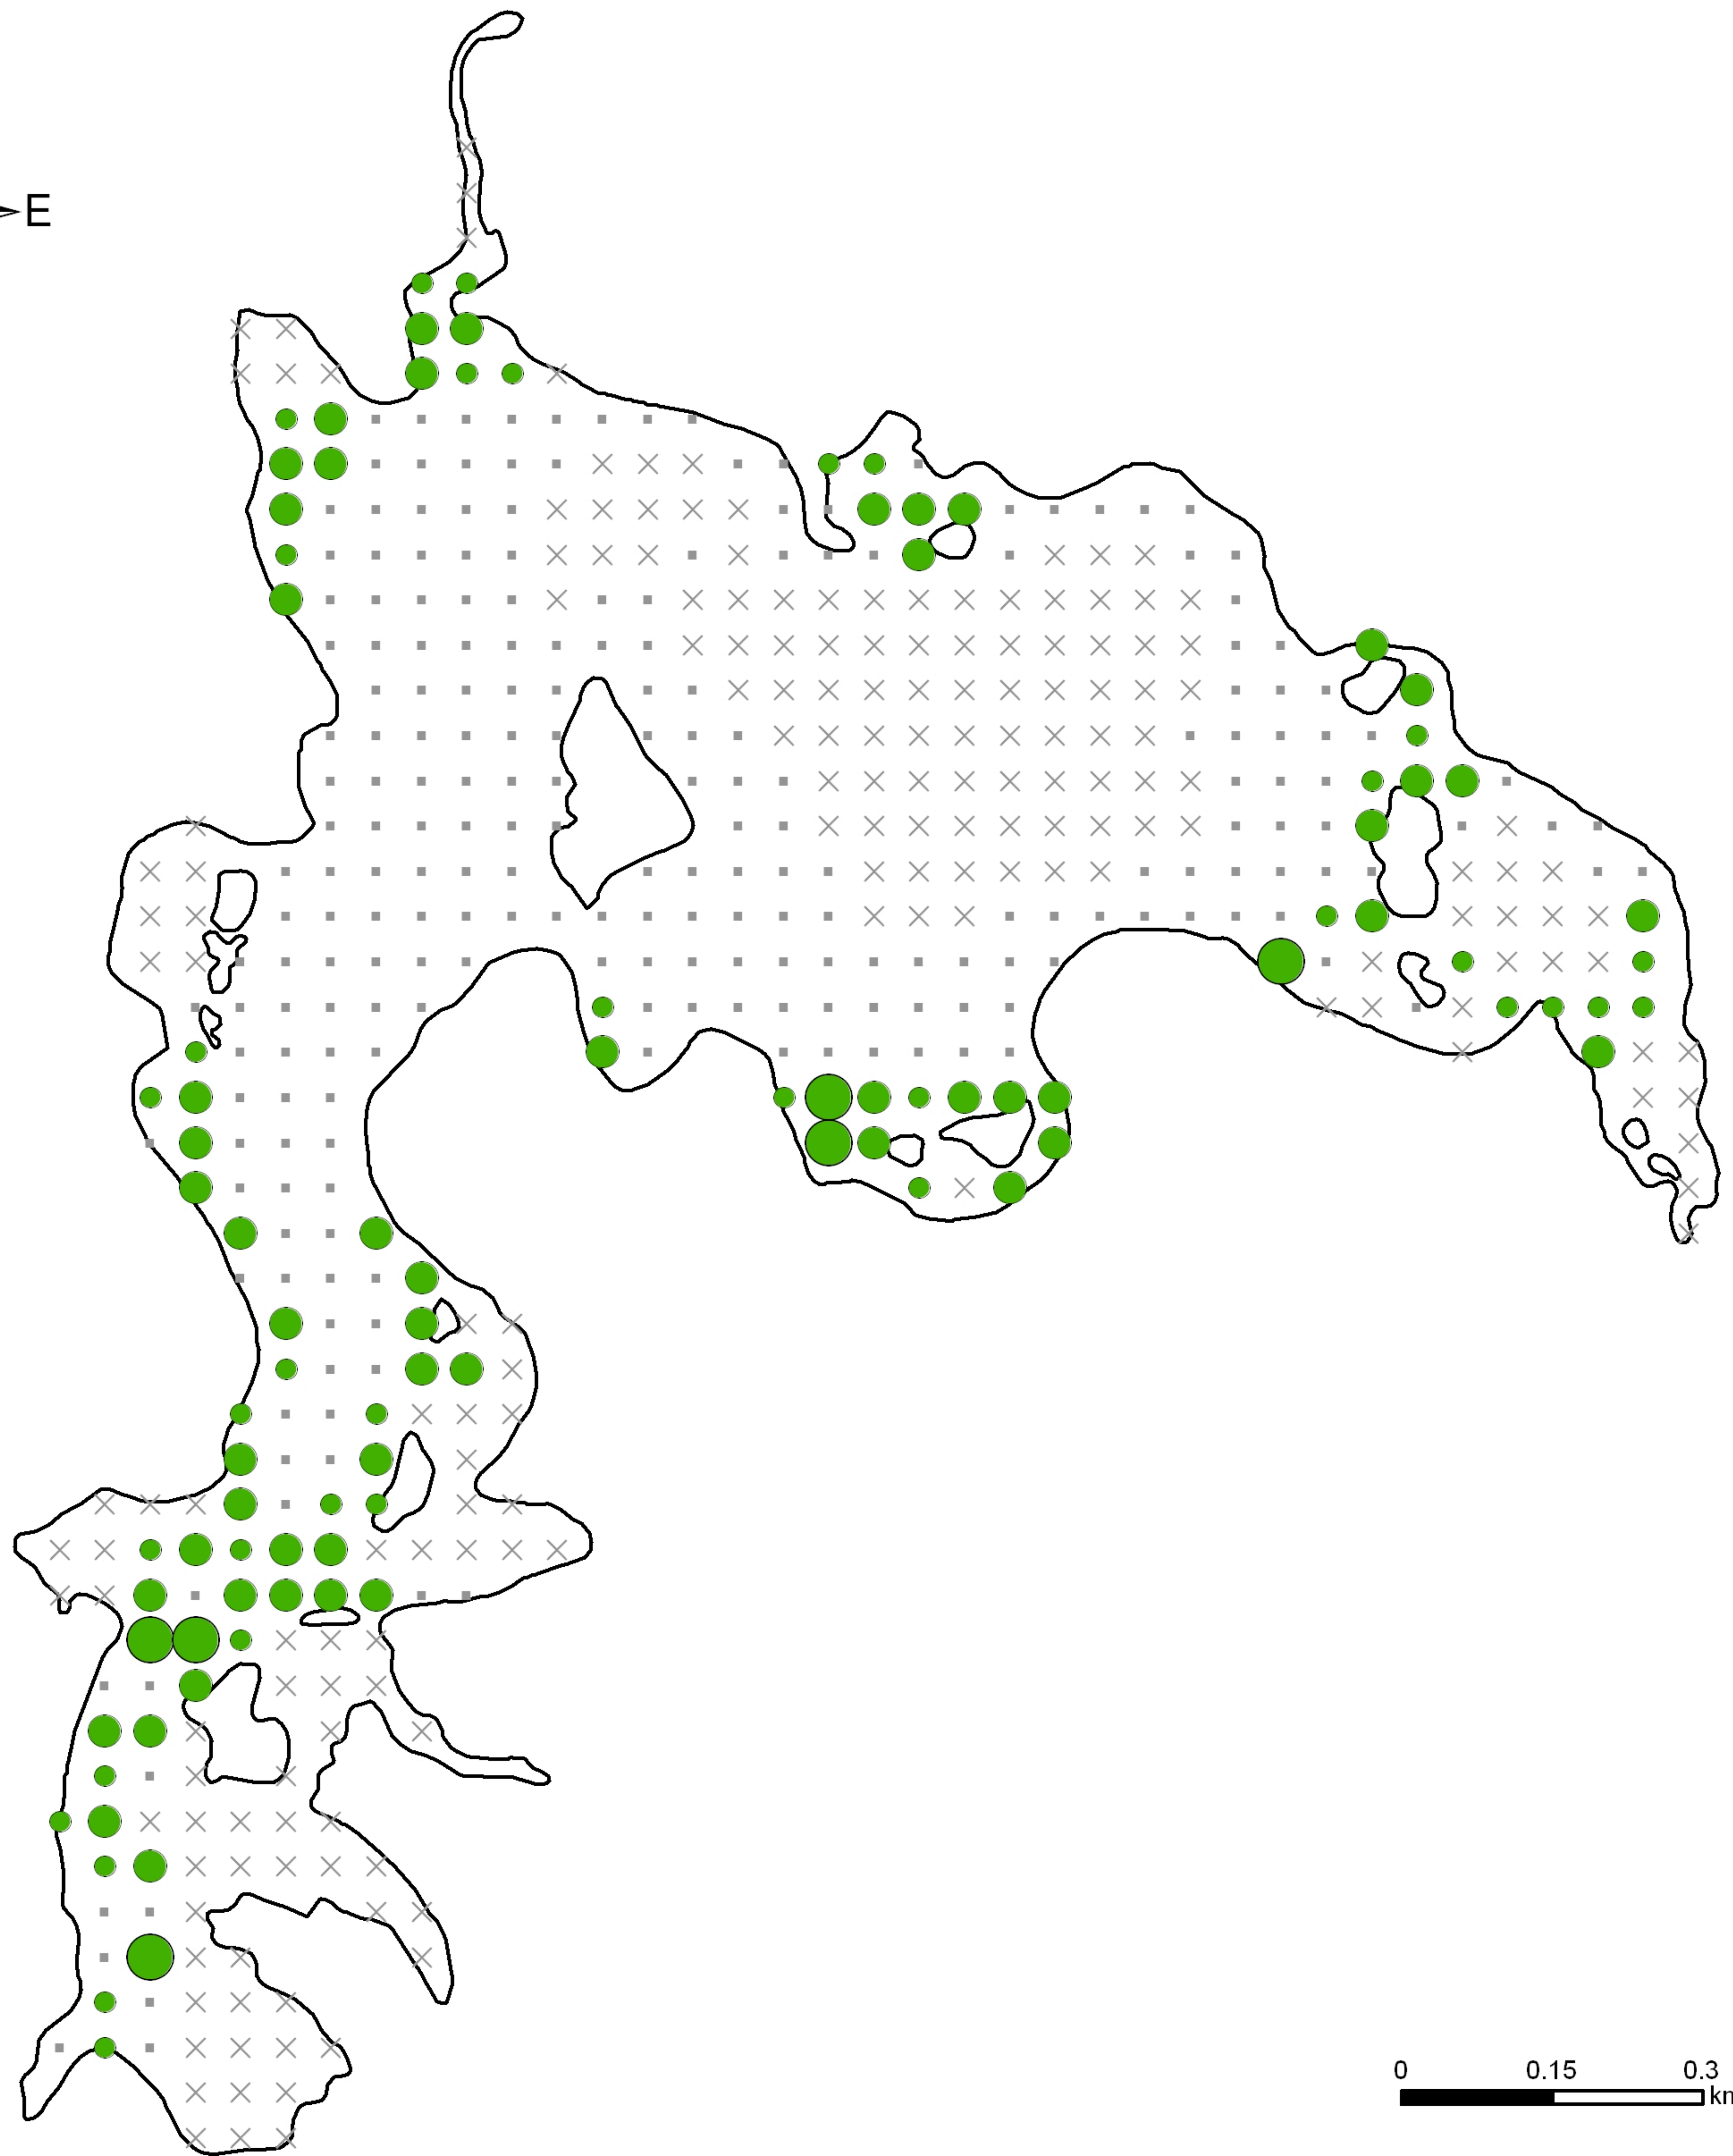

Hancock Lake - Oneida County

August 10-11, 2009

Illustration of Rake Fullness Rating

Potamogeton robinsii (Fern Pondweed)
Rake Fullness Rating

- Visual
- 1
- 2
- 3
- Not Sampled
- No Plants

<http://dnr.wi.gov>