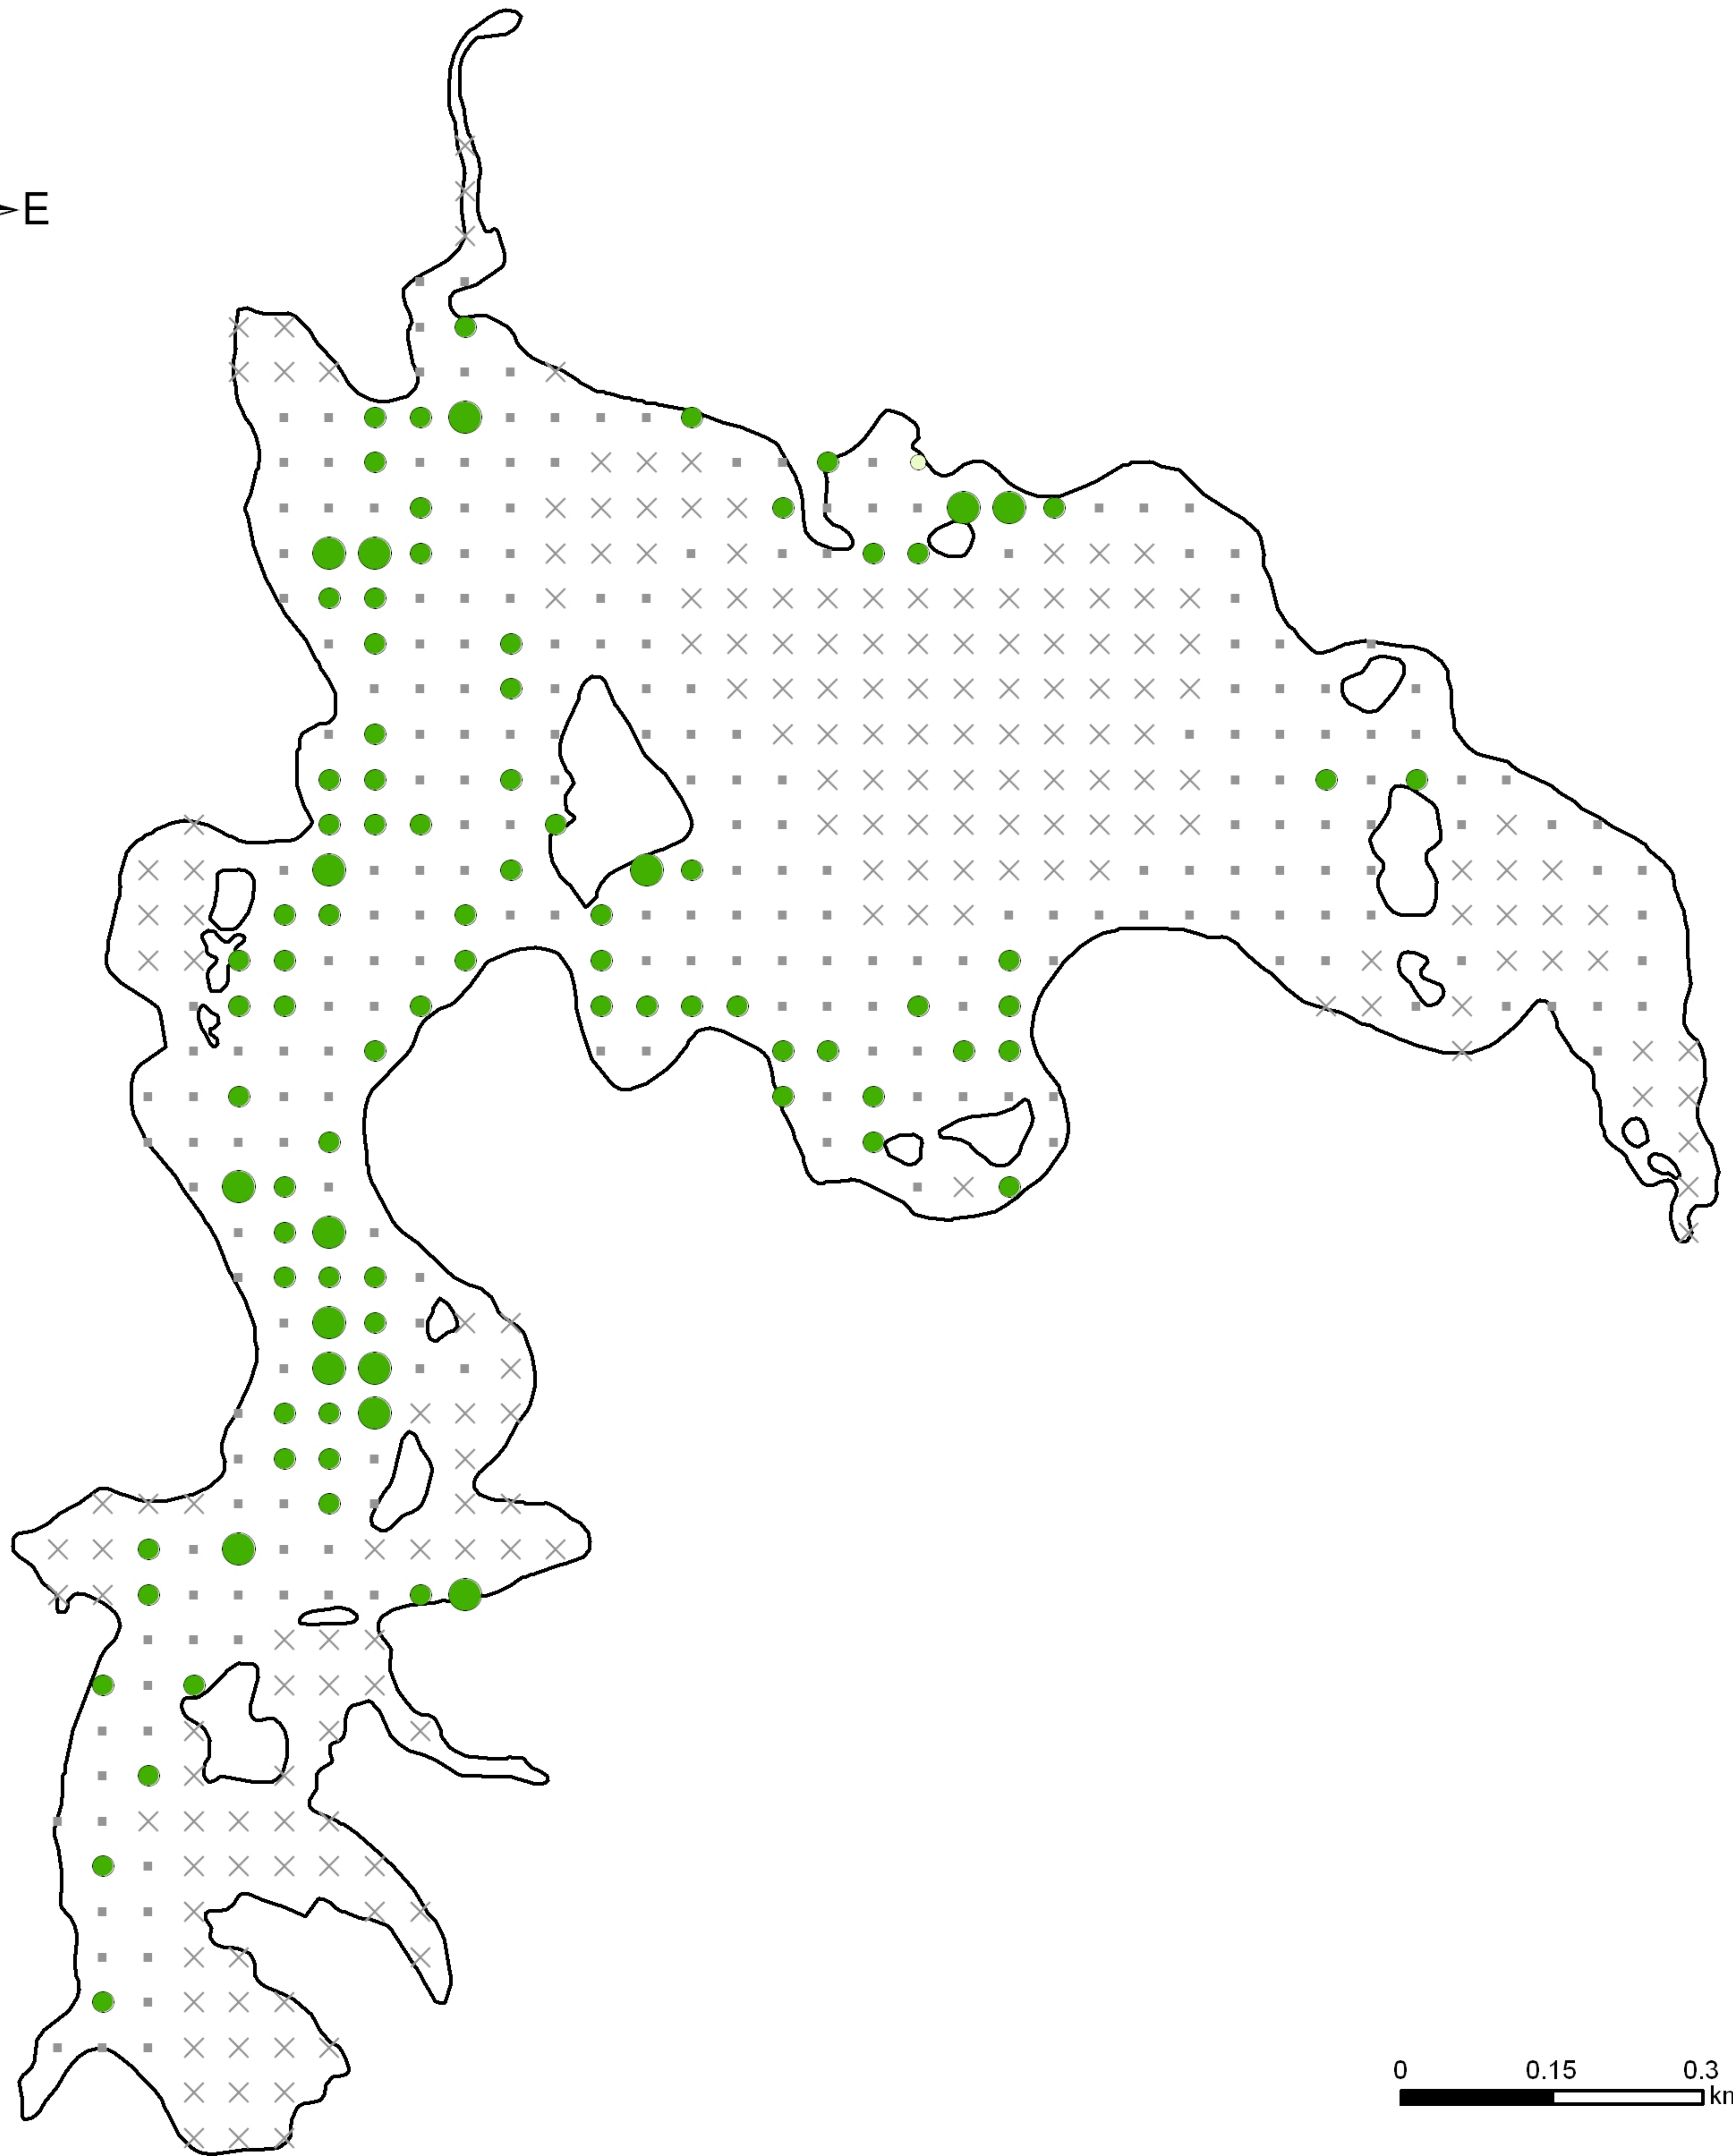

Hancock Lake - Oneida County

August 10-11, 2009

Illustration of Rake Fullness Rating

Thin Potamogeton spp. Rake Fullness Rating

- × Not Sampled
- No Plants

<http://dnr.wi.gov>