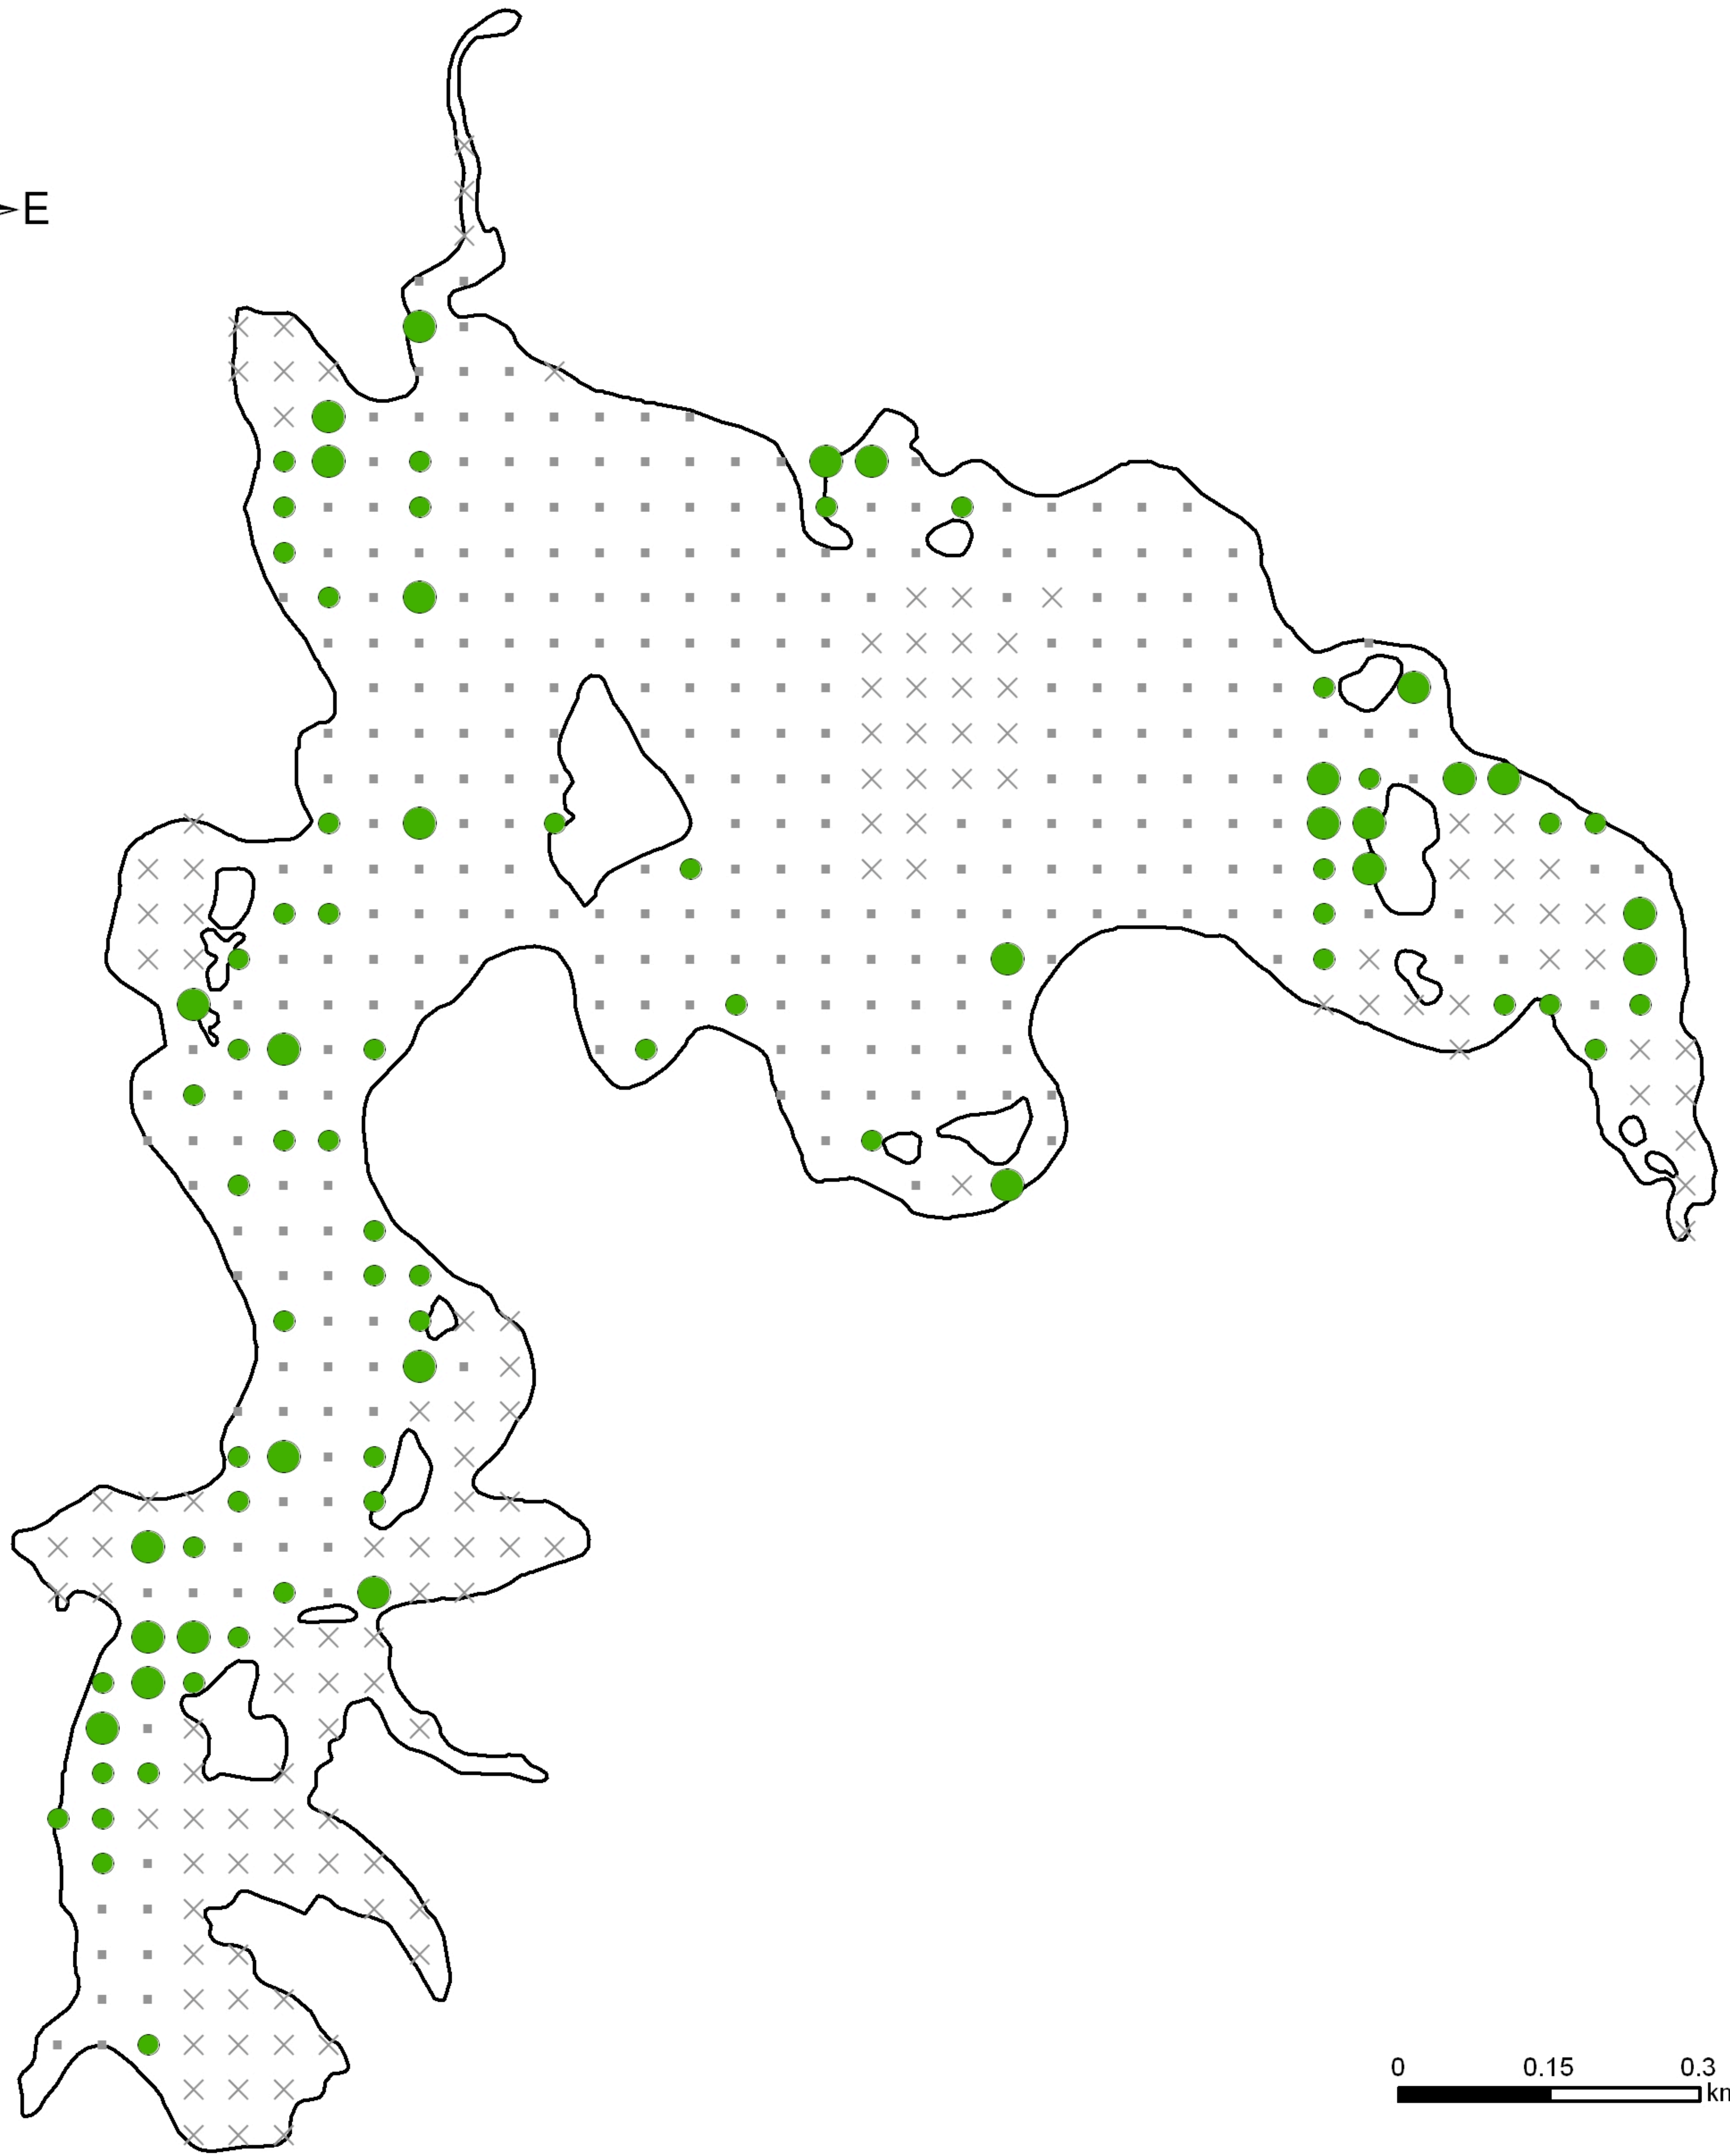

Hancock Lake - Oneida County

August 17-18, 2010

Illustration of Rake Fullness Rating

Elodea canadensis (Common waterweed)
Rake Fullness Rating

<http://dnr.wi.gov>