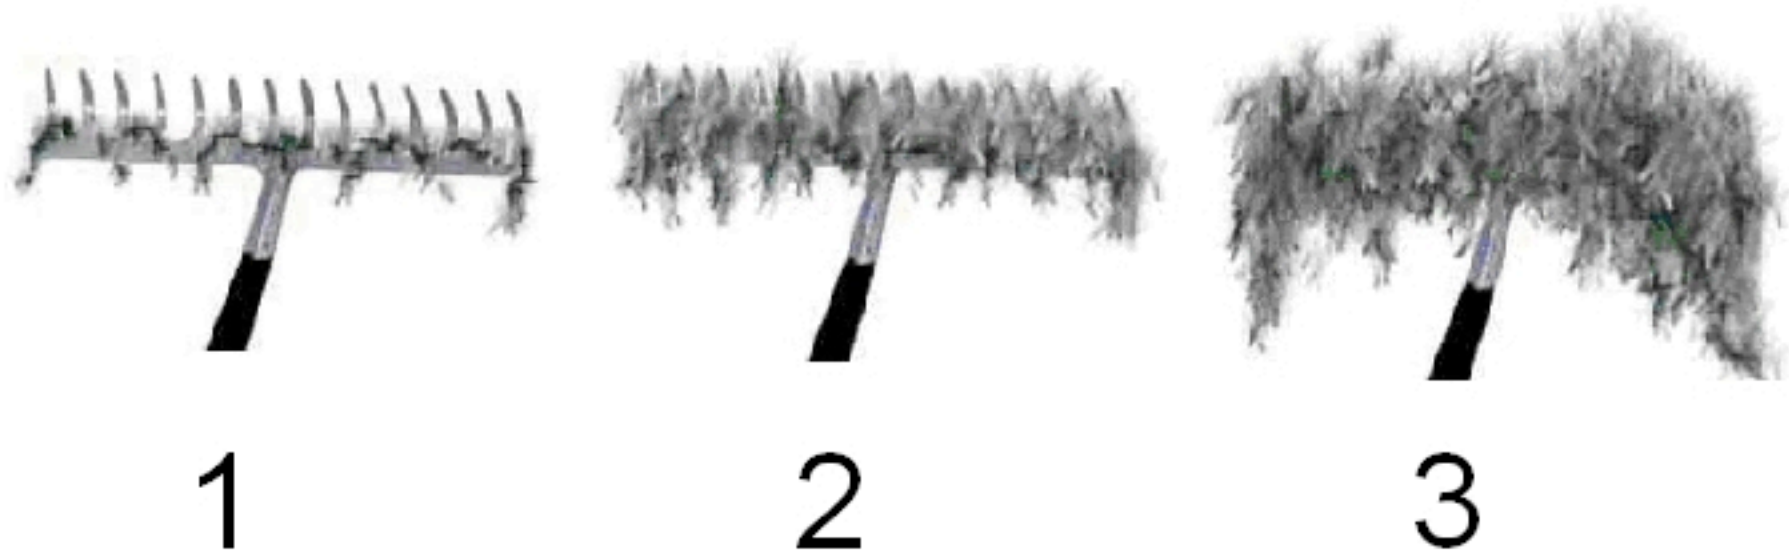

Hancock Lake - Oneida County

August 17-18, 2010

Illustration of Rake Fullness Rating

Elodea canadensis (Common waterweed)
Rake Fullness Rating

<http://dnr.wi.gov>