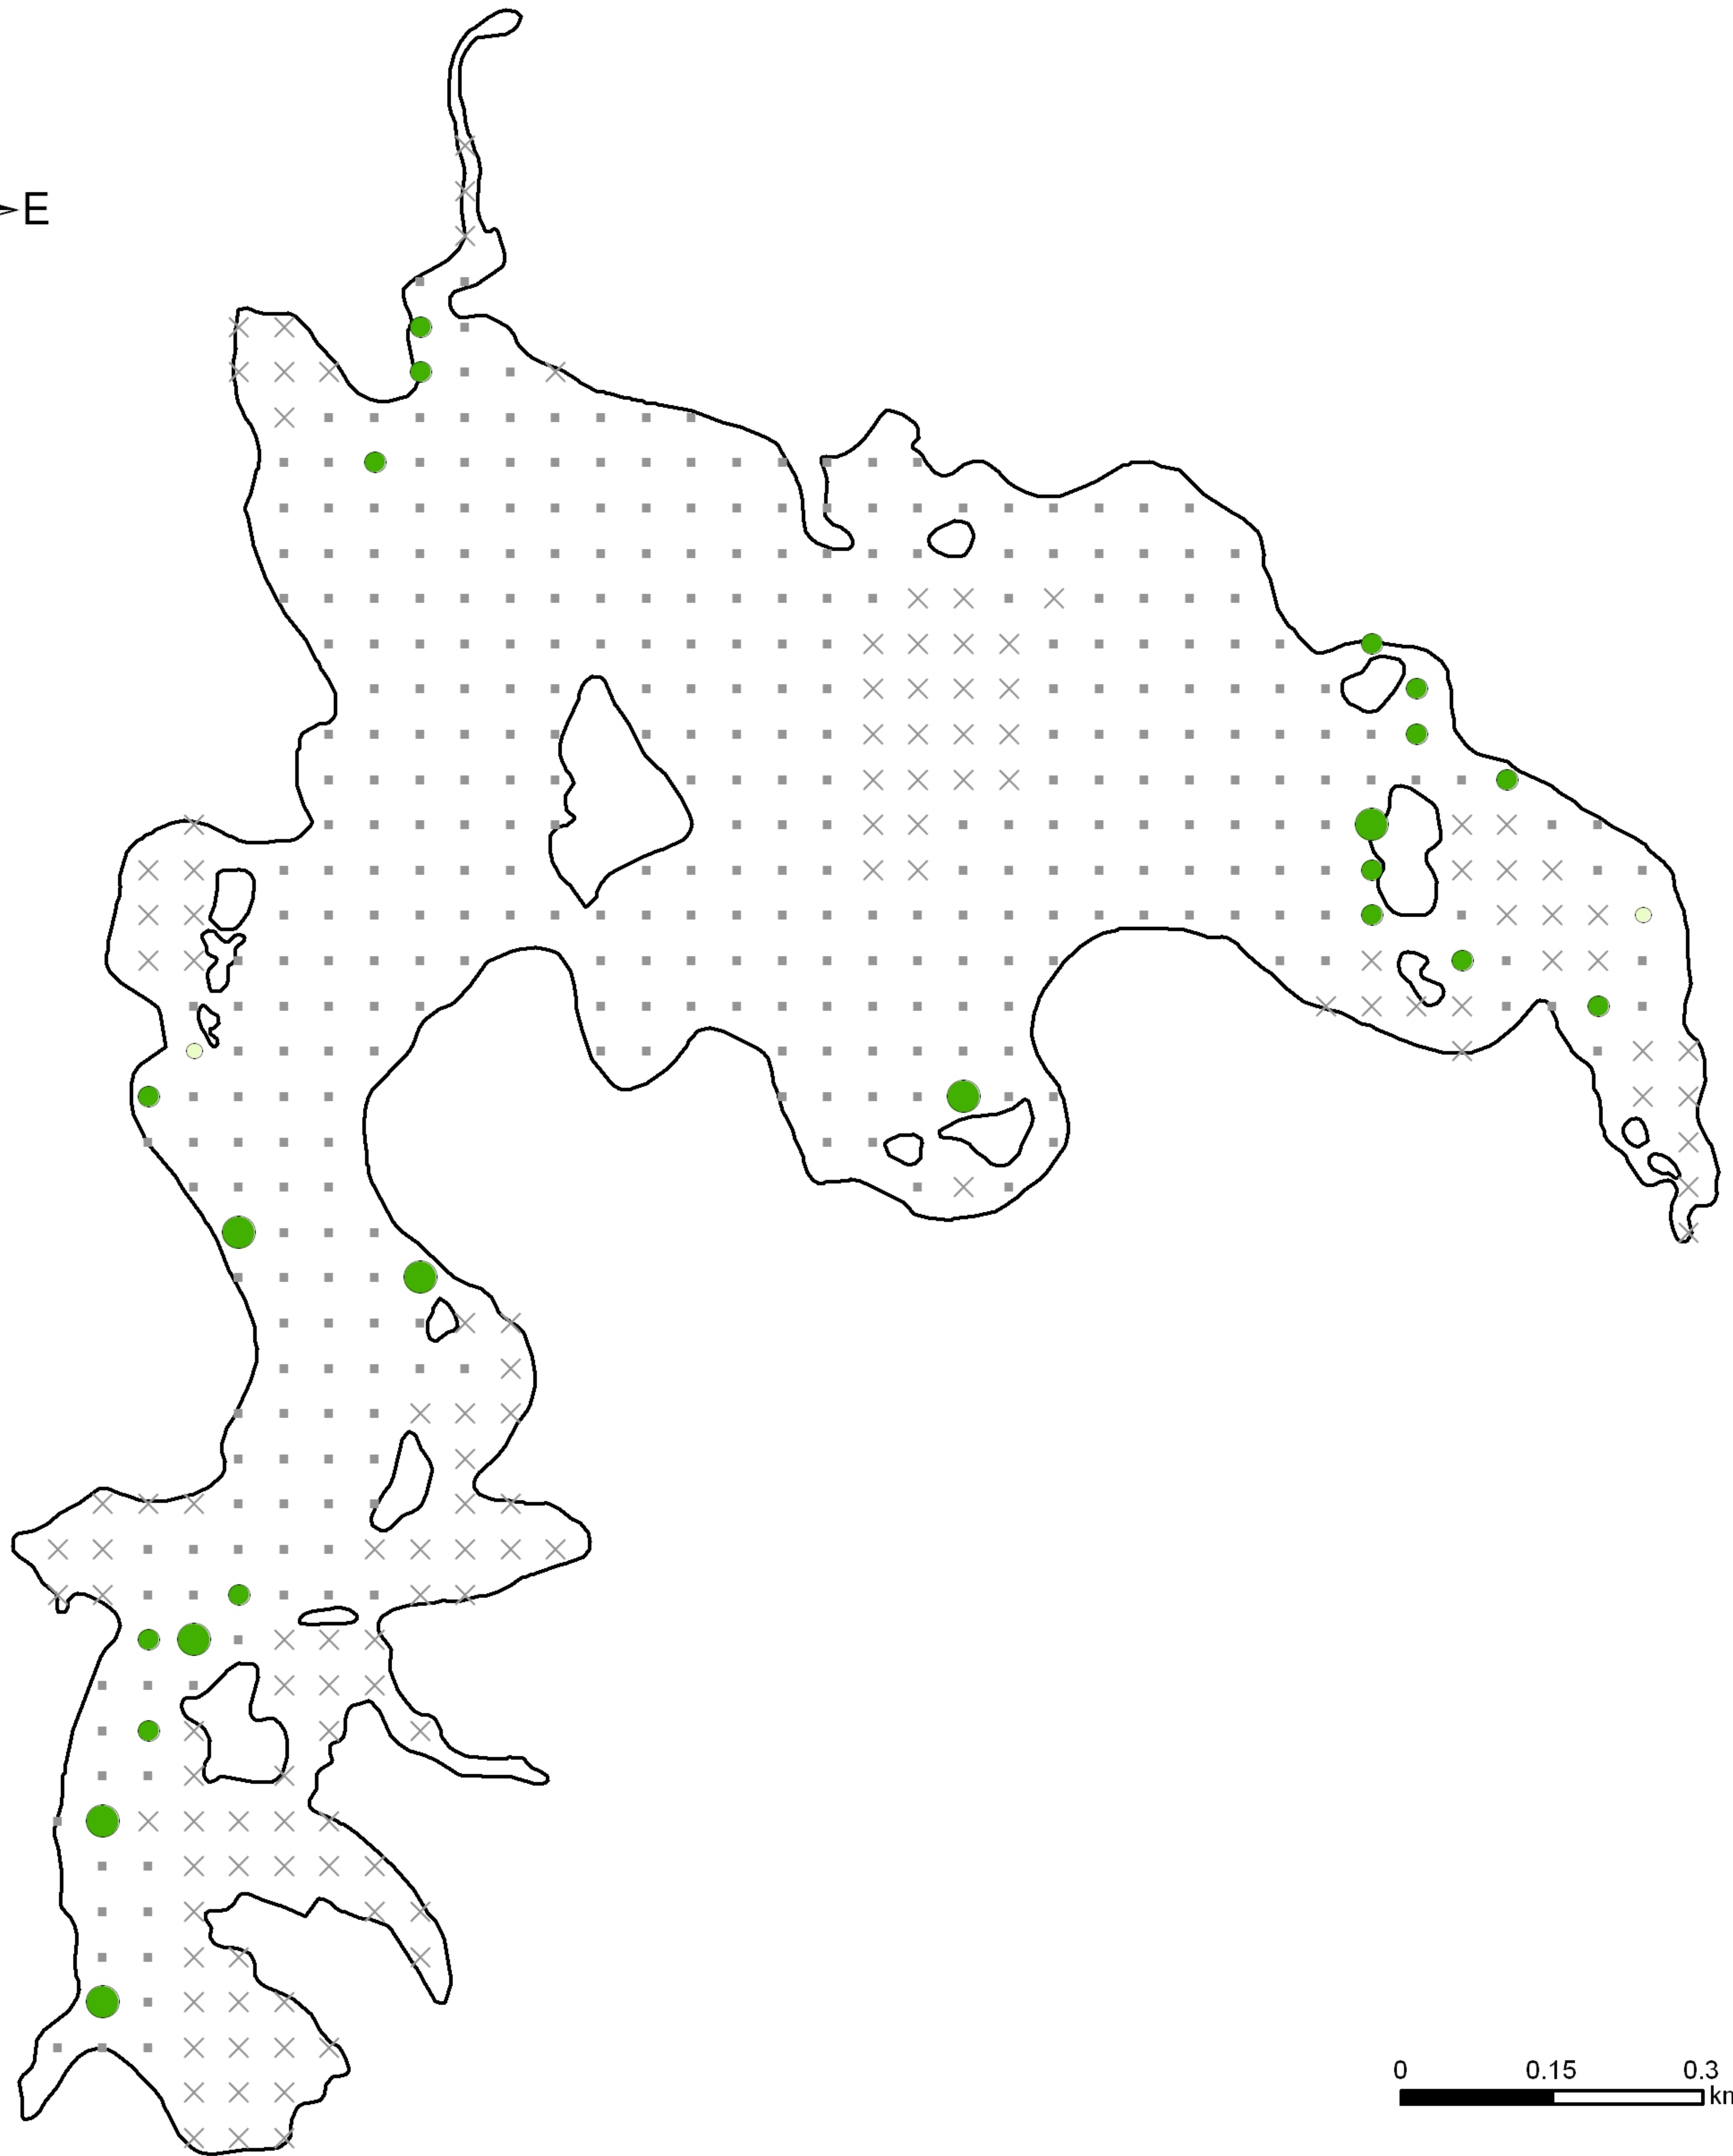

Hancock Lake - Oneida County

August 17-18, 2010

Illustration of Rake Fullness Rating

Potamogeton amplifolius (Large-leaf pondweed)
Rake Fullness Rating

- Visual
- 1
- 2
- 3

- × Not Sampled
- No Plants

<http://dnr.wi.gov>