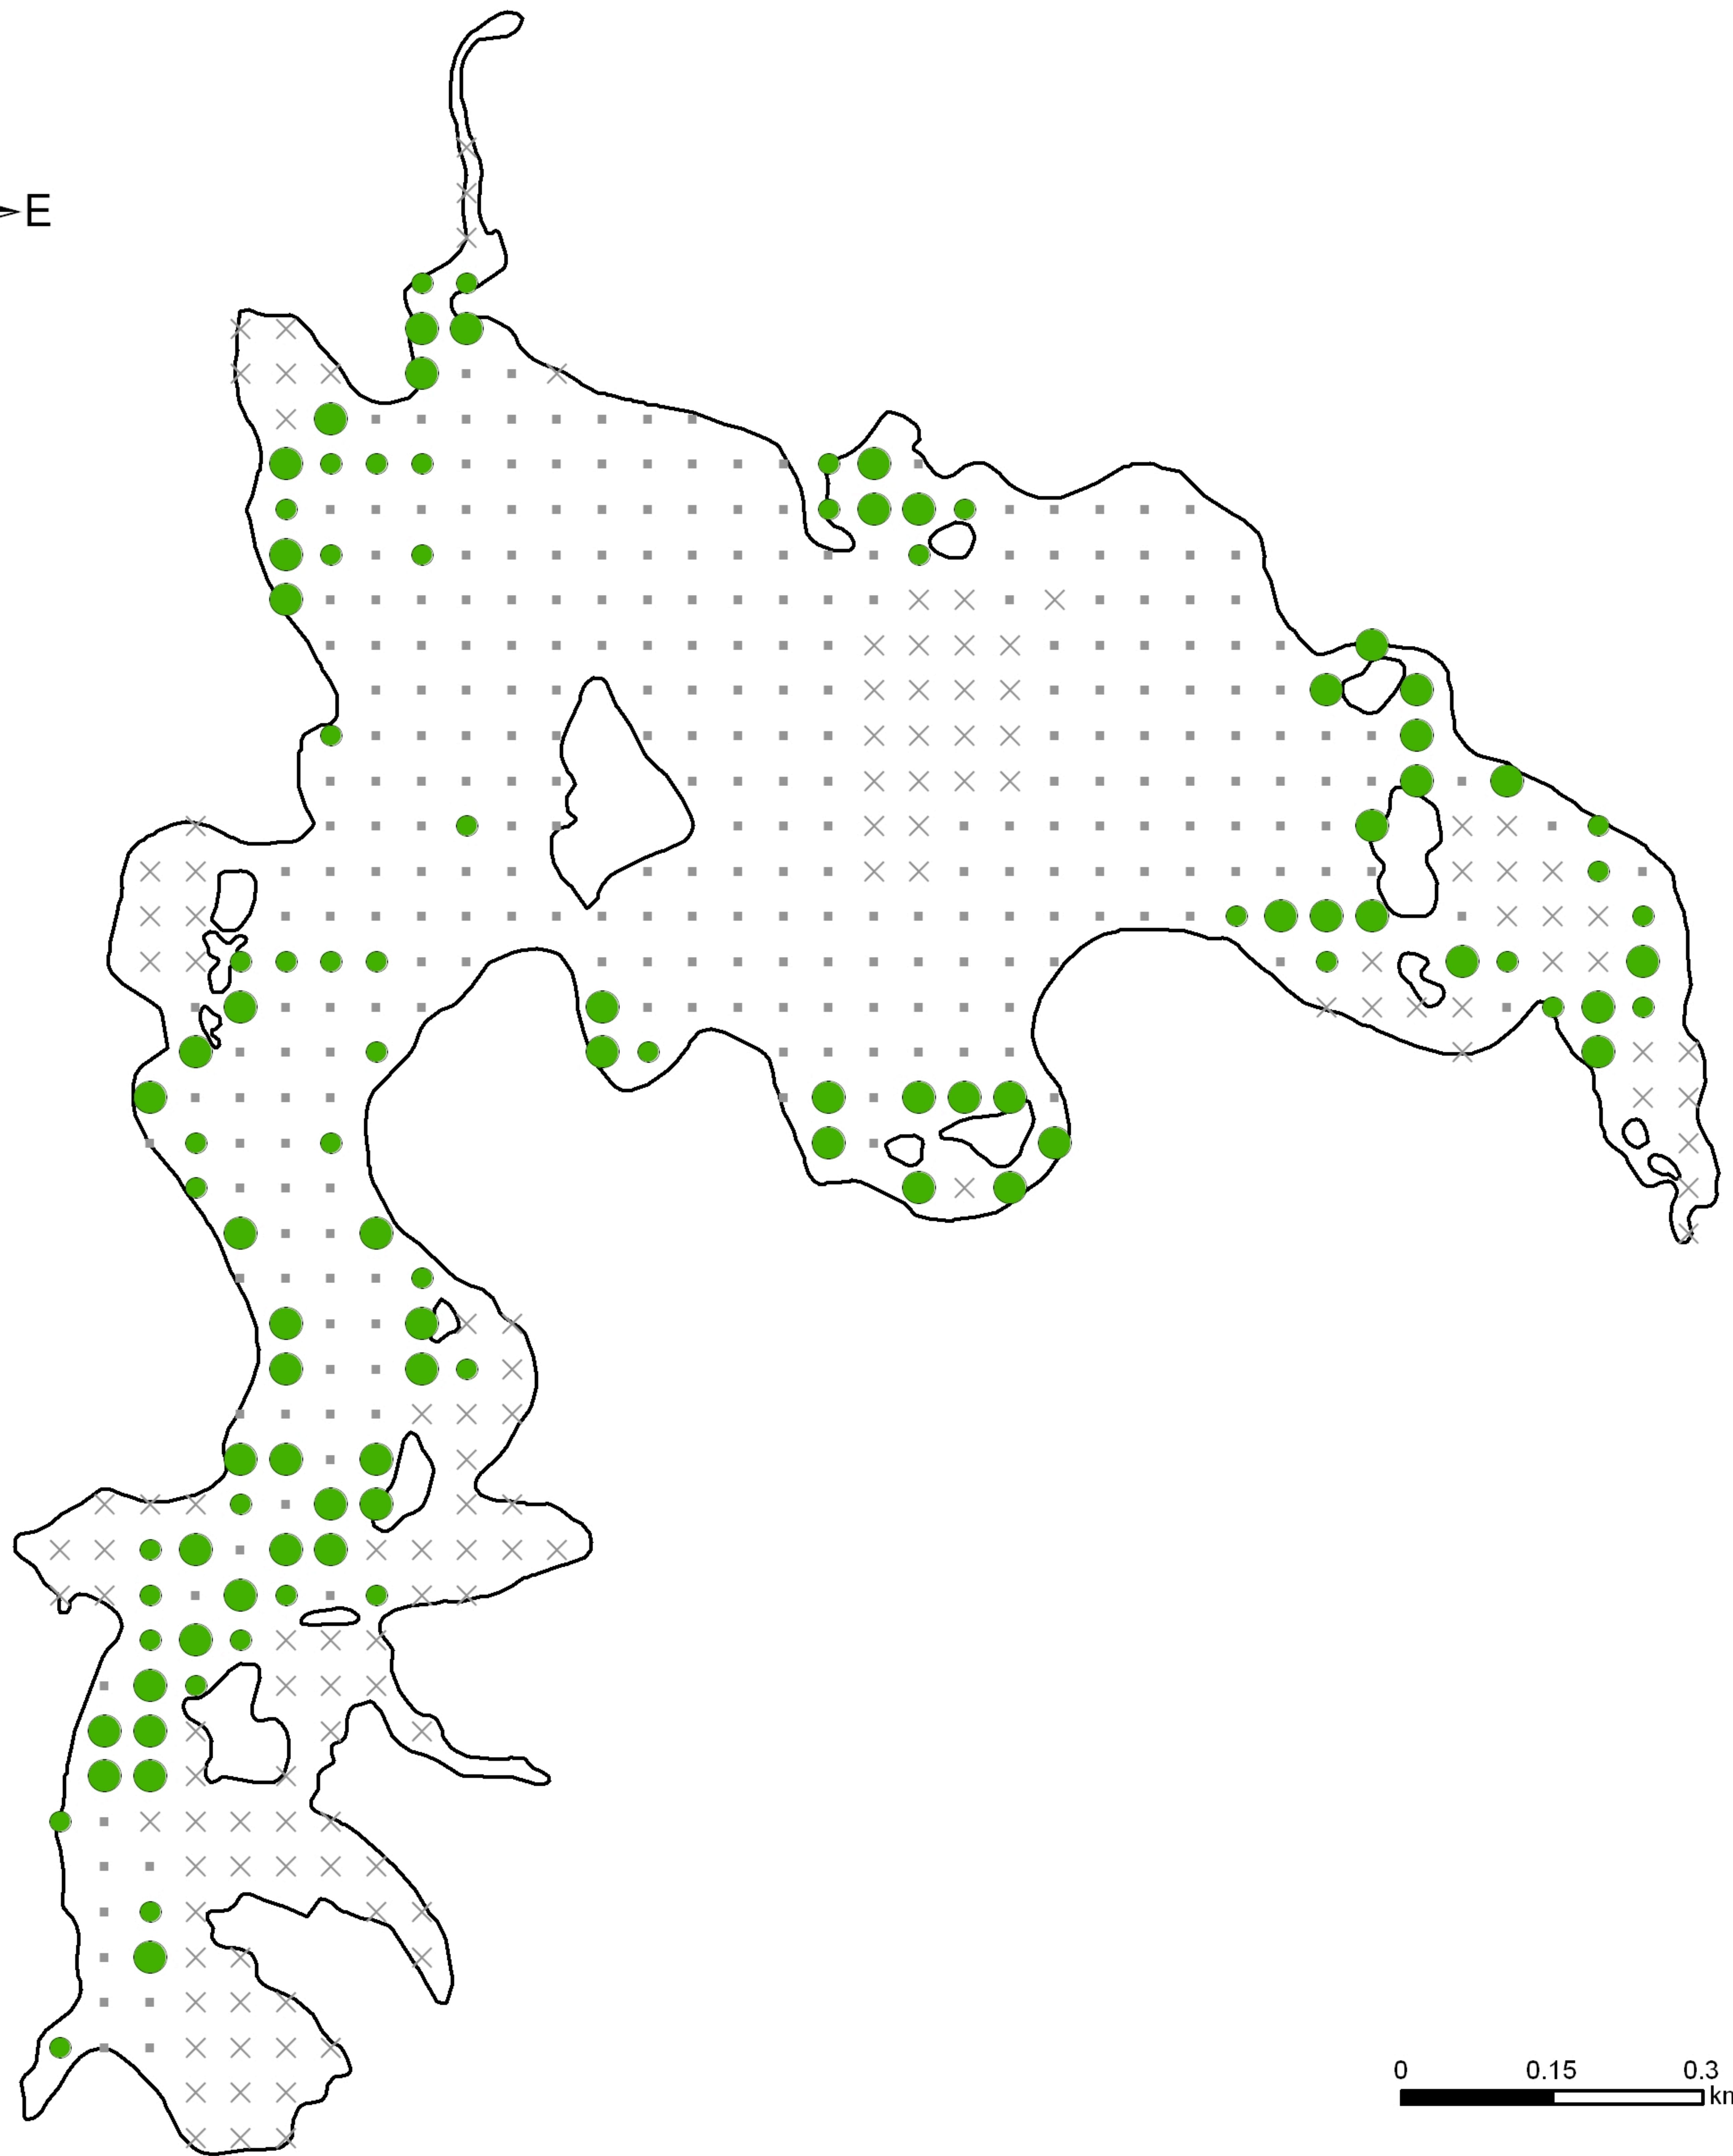

Hancock Lake - Oneida County

August 17-18, 2010

Illustration of Rake Fullness Rating

Potamogeton robinsii (Fern Pondweed) Rake Fullness Rating

- Visual
- 1
- 2
- 3
- × Not Sampled
- No Plants

<http://dnr.wi.gov>