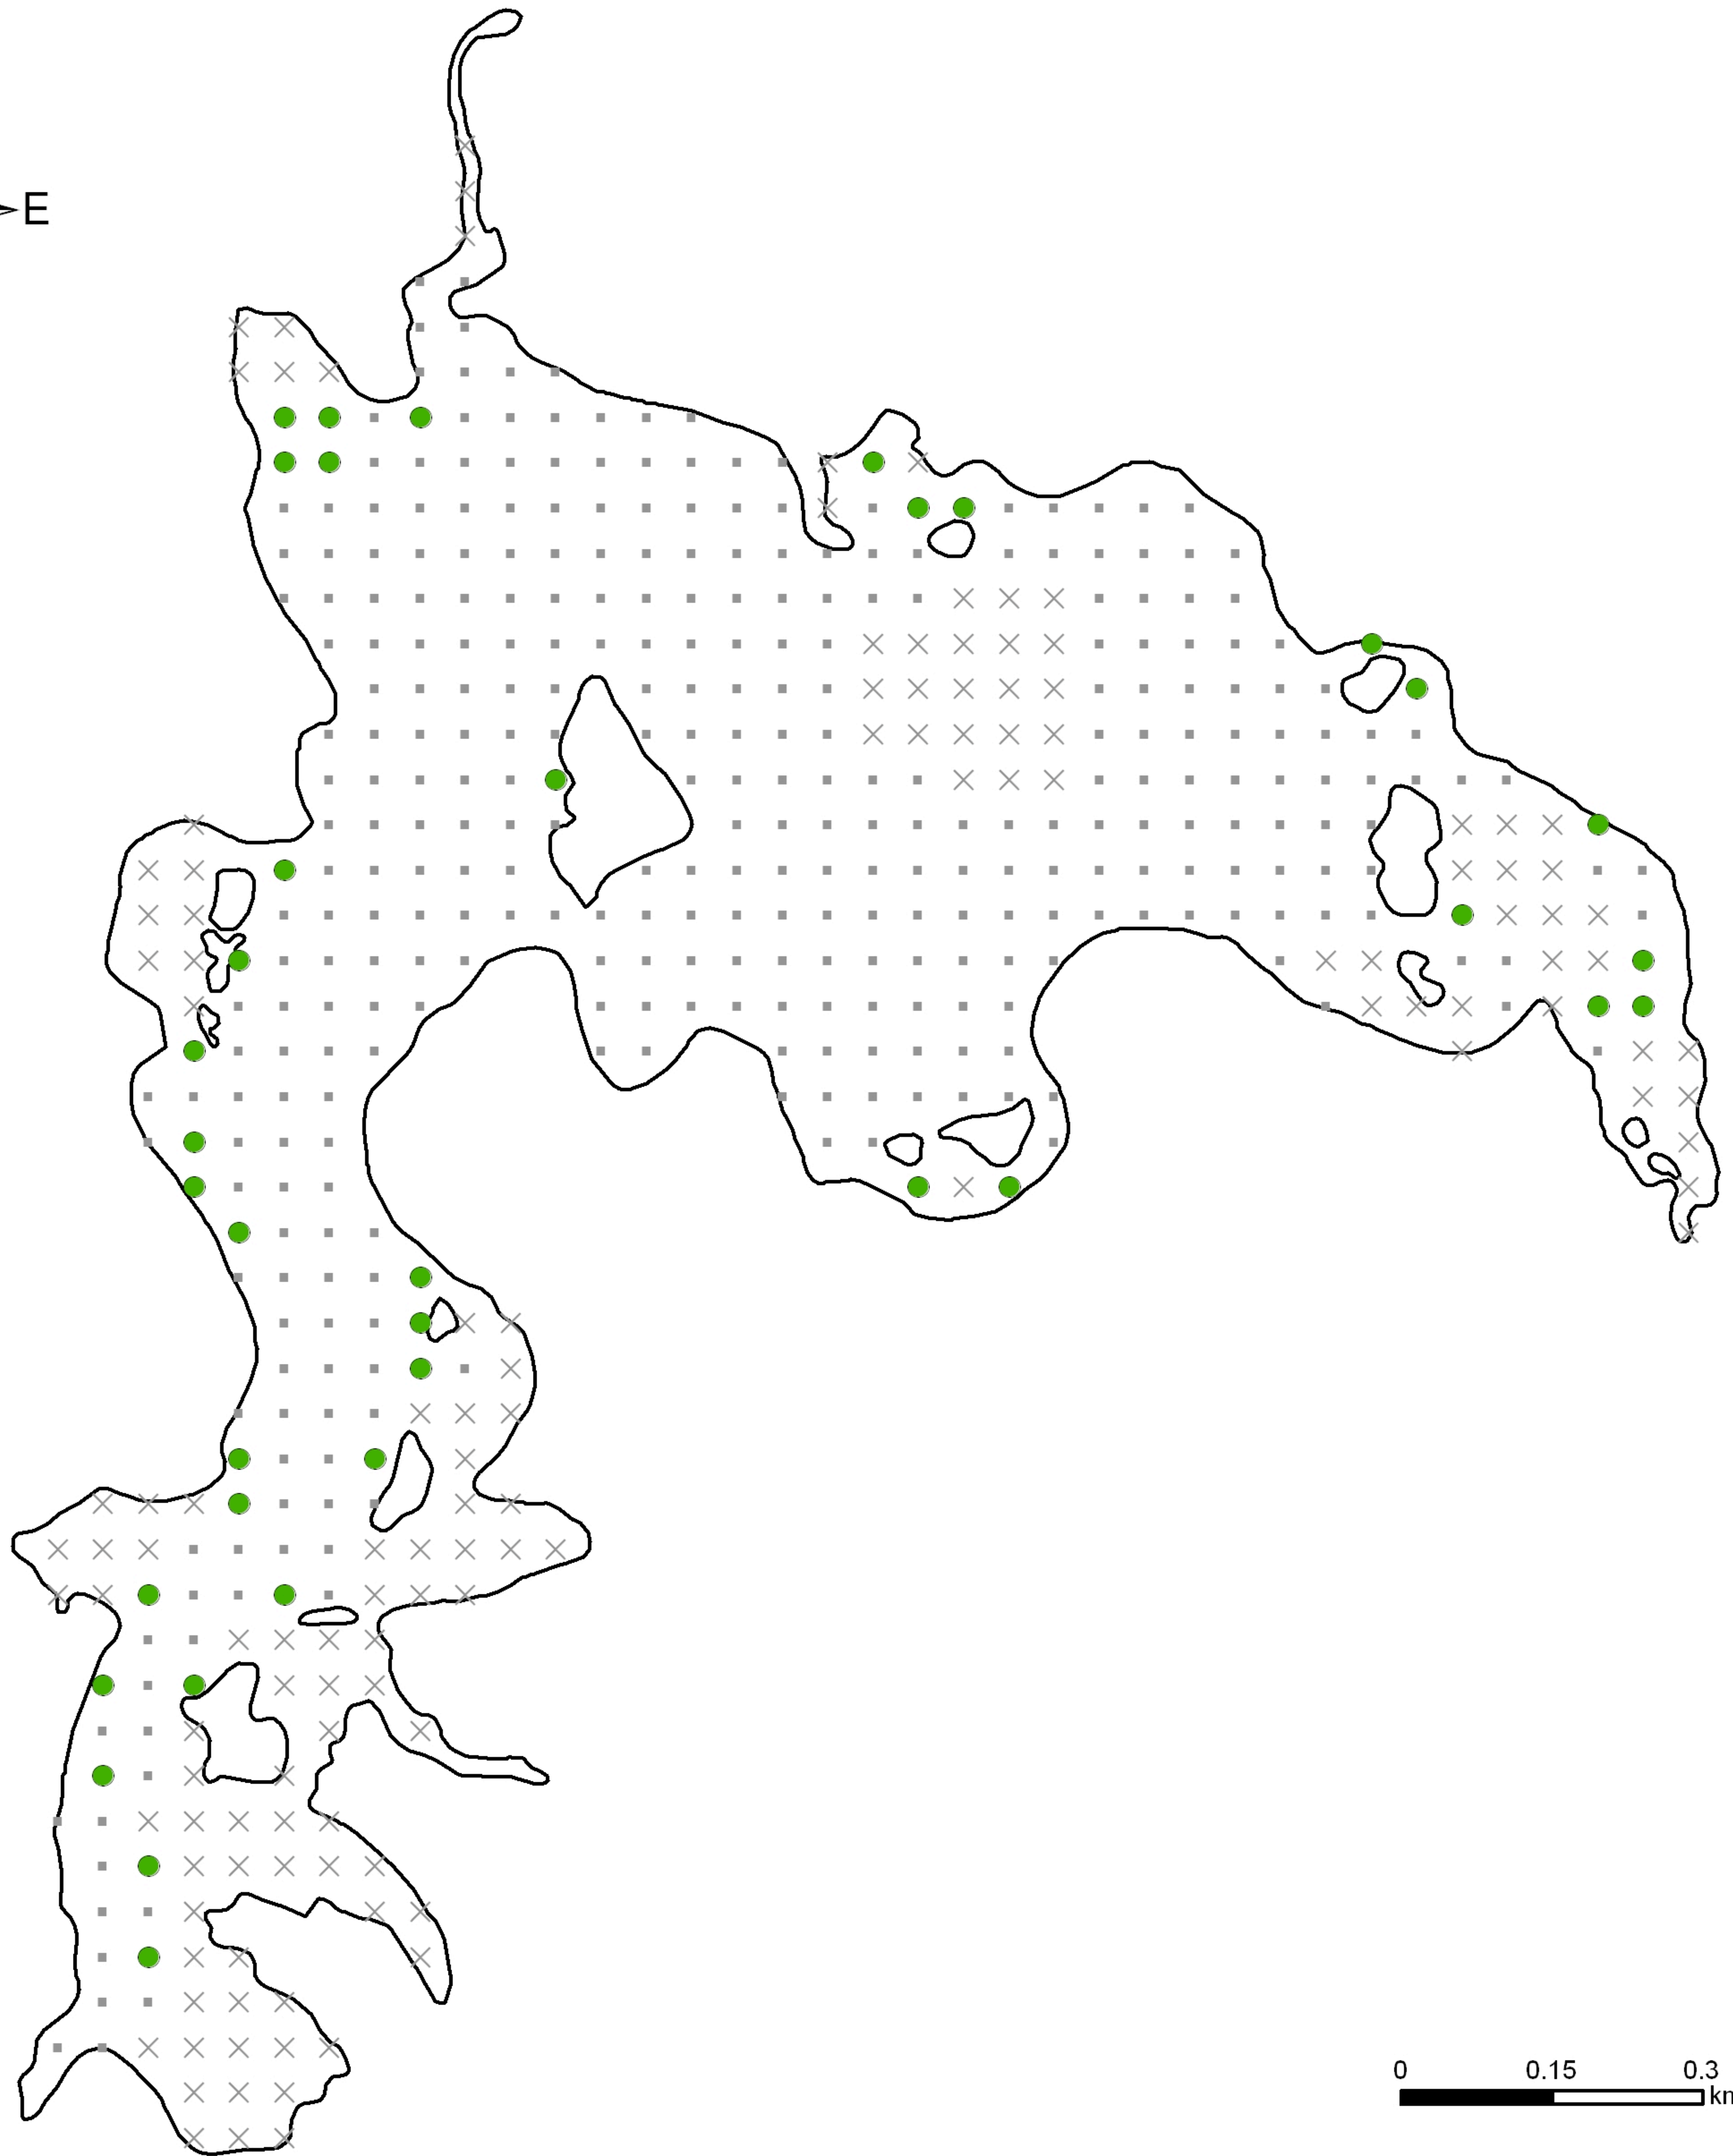

# Hancock Lake - Oneida County

## August 15-16, 2011

Illustration of Rake Fullness Rating

*Elodea canadensis* (Common waterweed)  
Rake Fullness Rating

<http://dnr.wi.gov>