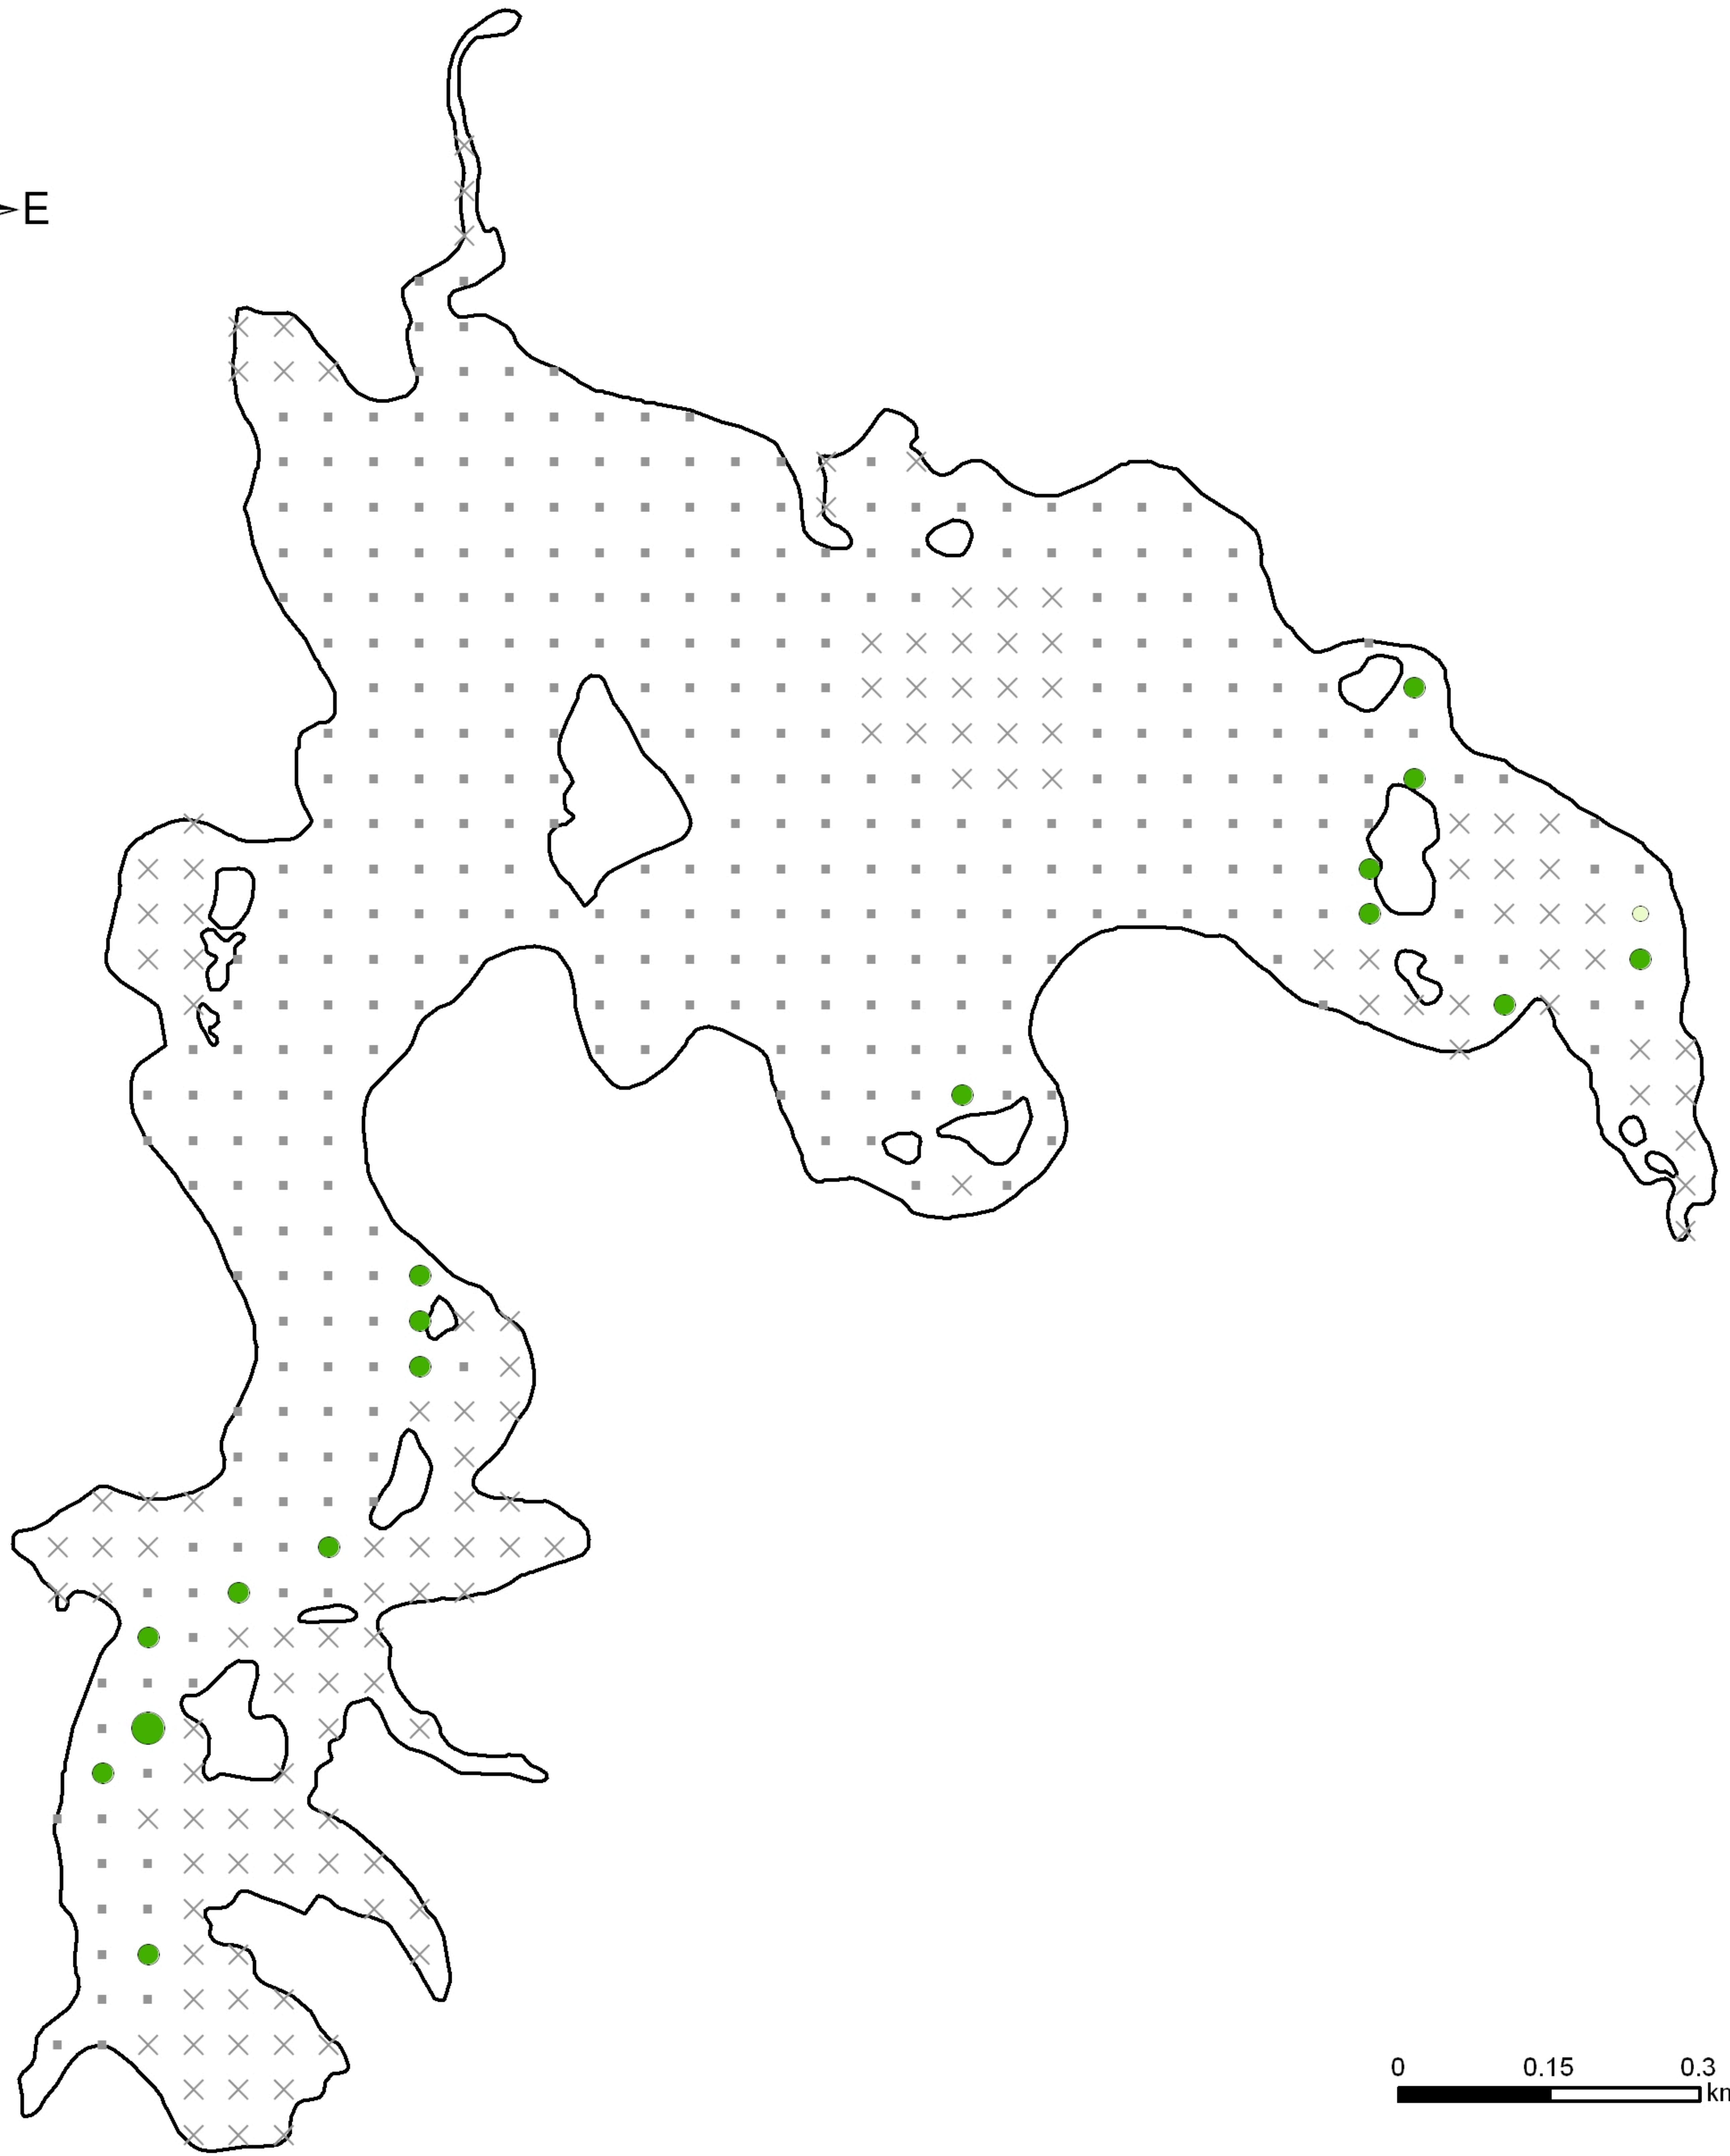

Hancock Lake - Oneida County

August 15-16, 2011

Illustration of Rake Fullness Rating

Potamogeton amplifolius (Large-leaf pondweed)
Rake Fullness Rating

<http://dnr.wi.gov>