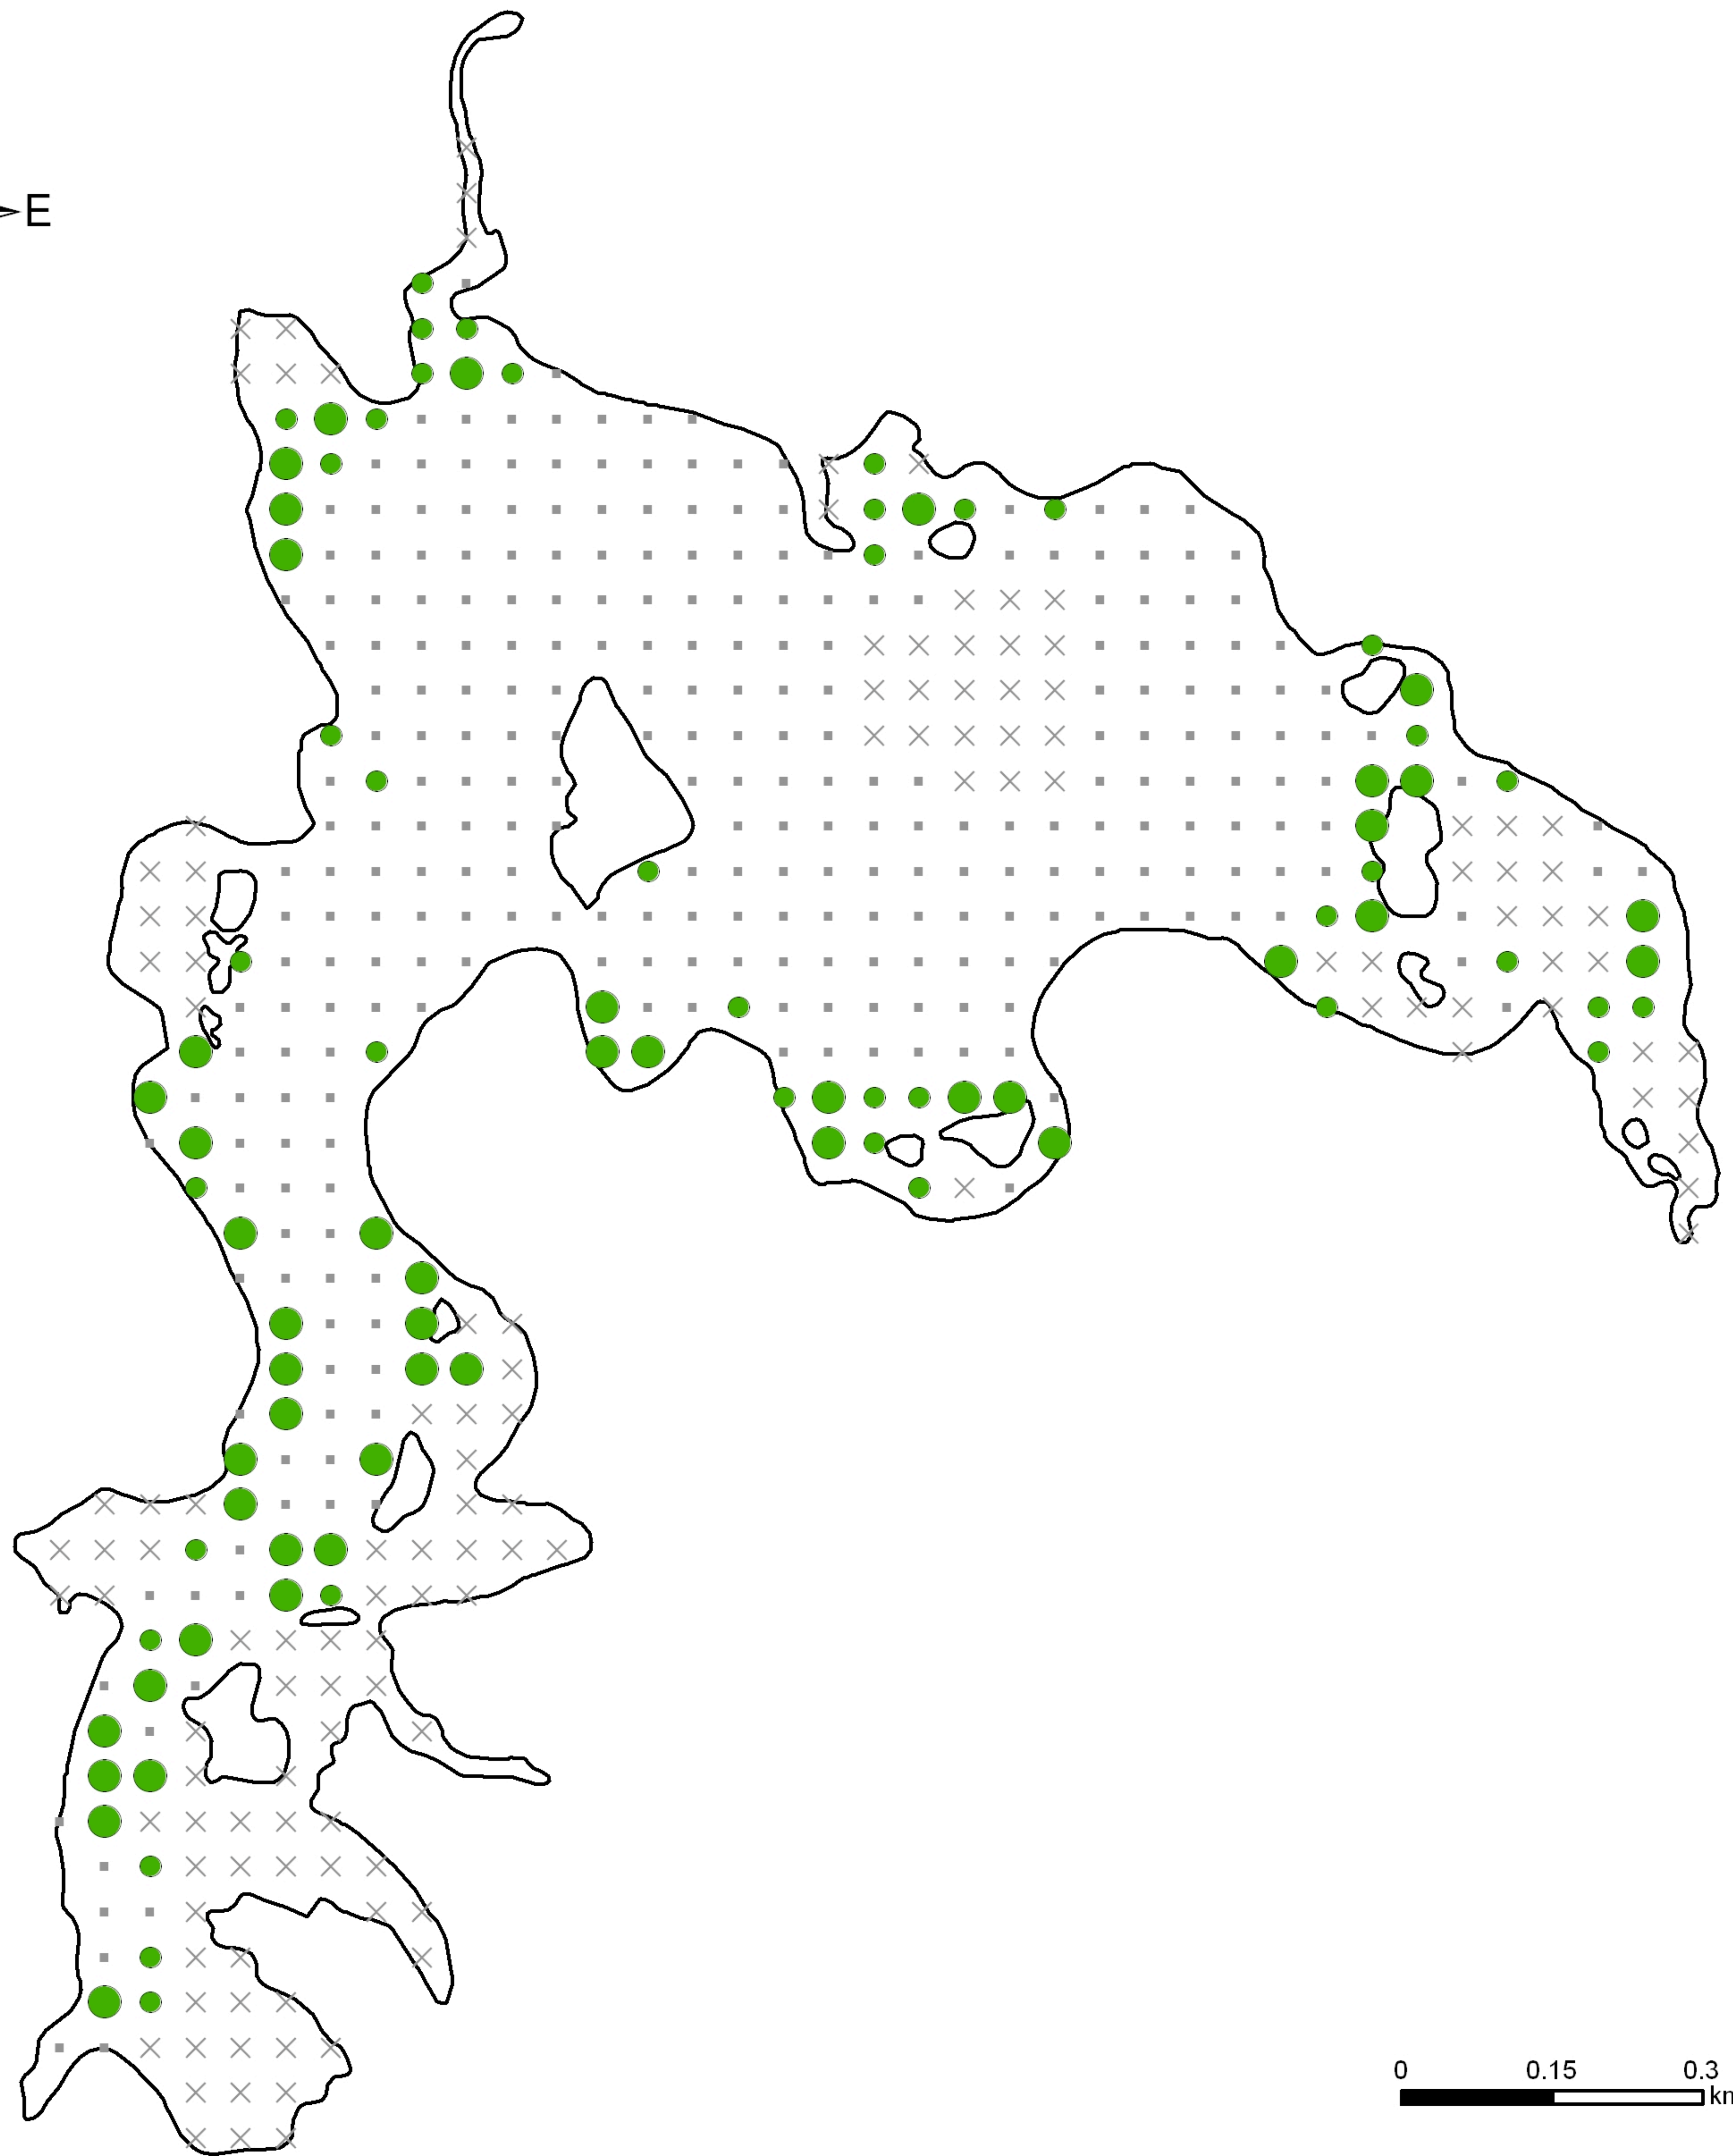

# Hancock Lake - Oneida County

## August 15-16, 2011

Illustration of Rake Fullness Rating

*Potamogeton robinsii* (Fern Pondweed)  
Rake Fullness Rating

- Visual
- 1
- 2
- 3

- × Not Sampled
- No Plants

<http://dnr.wi.gov>