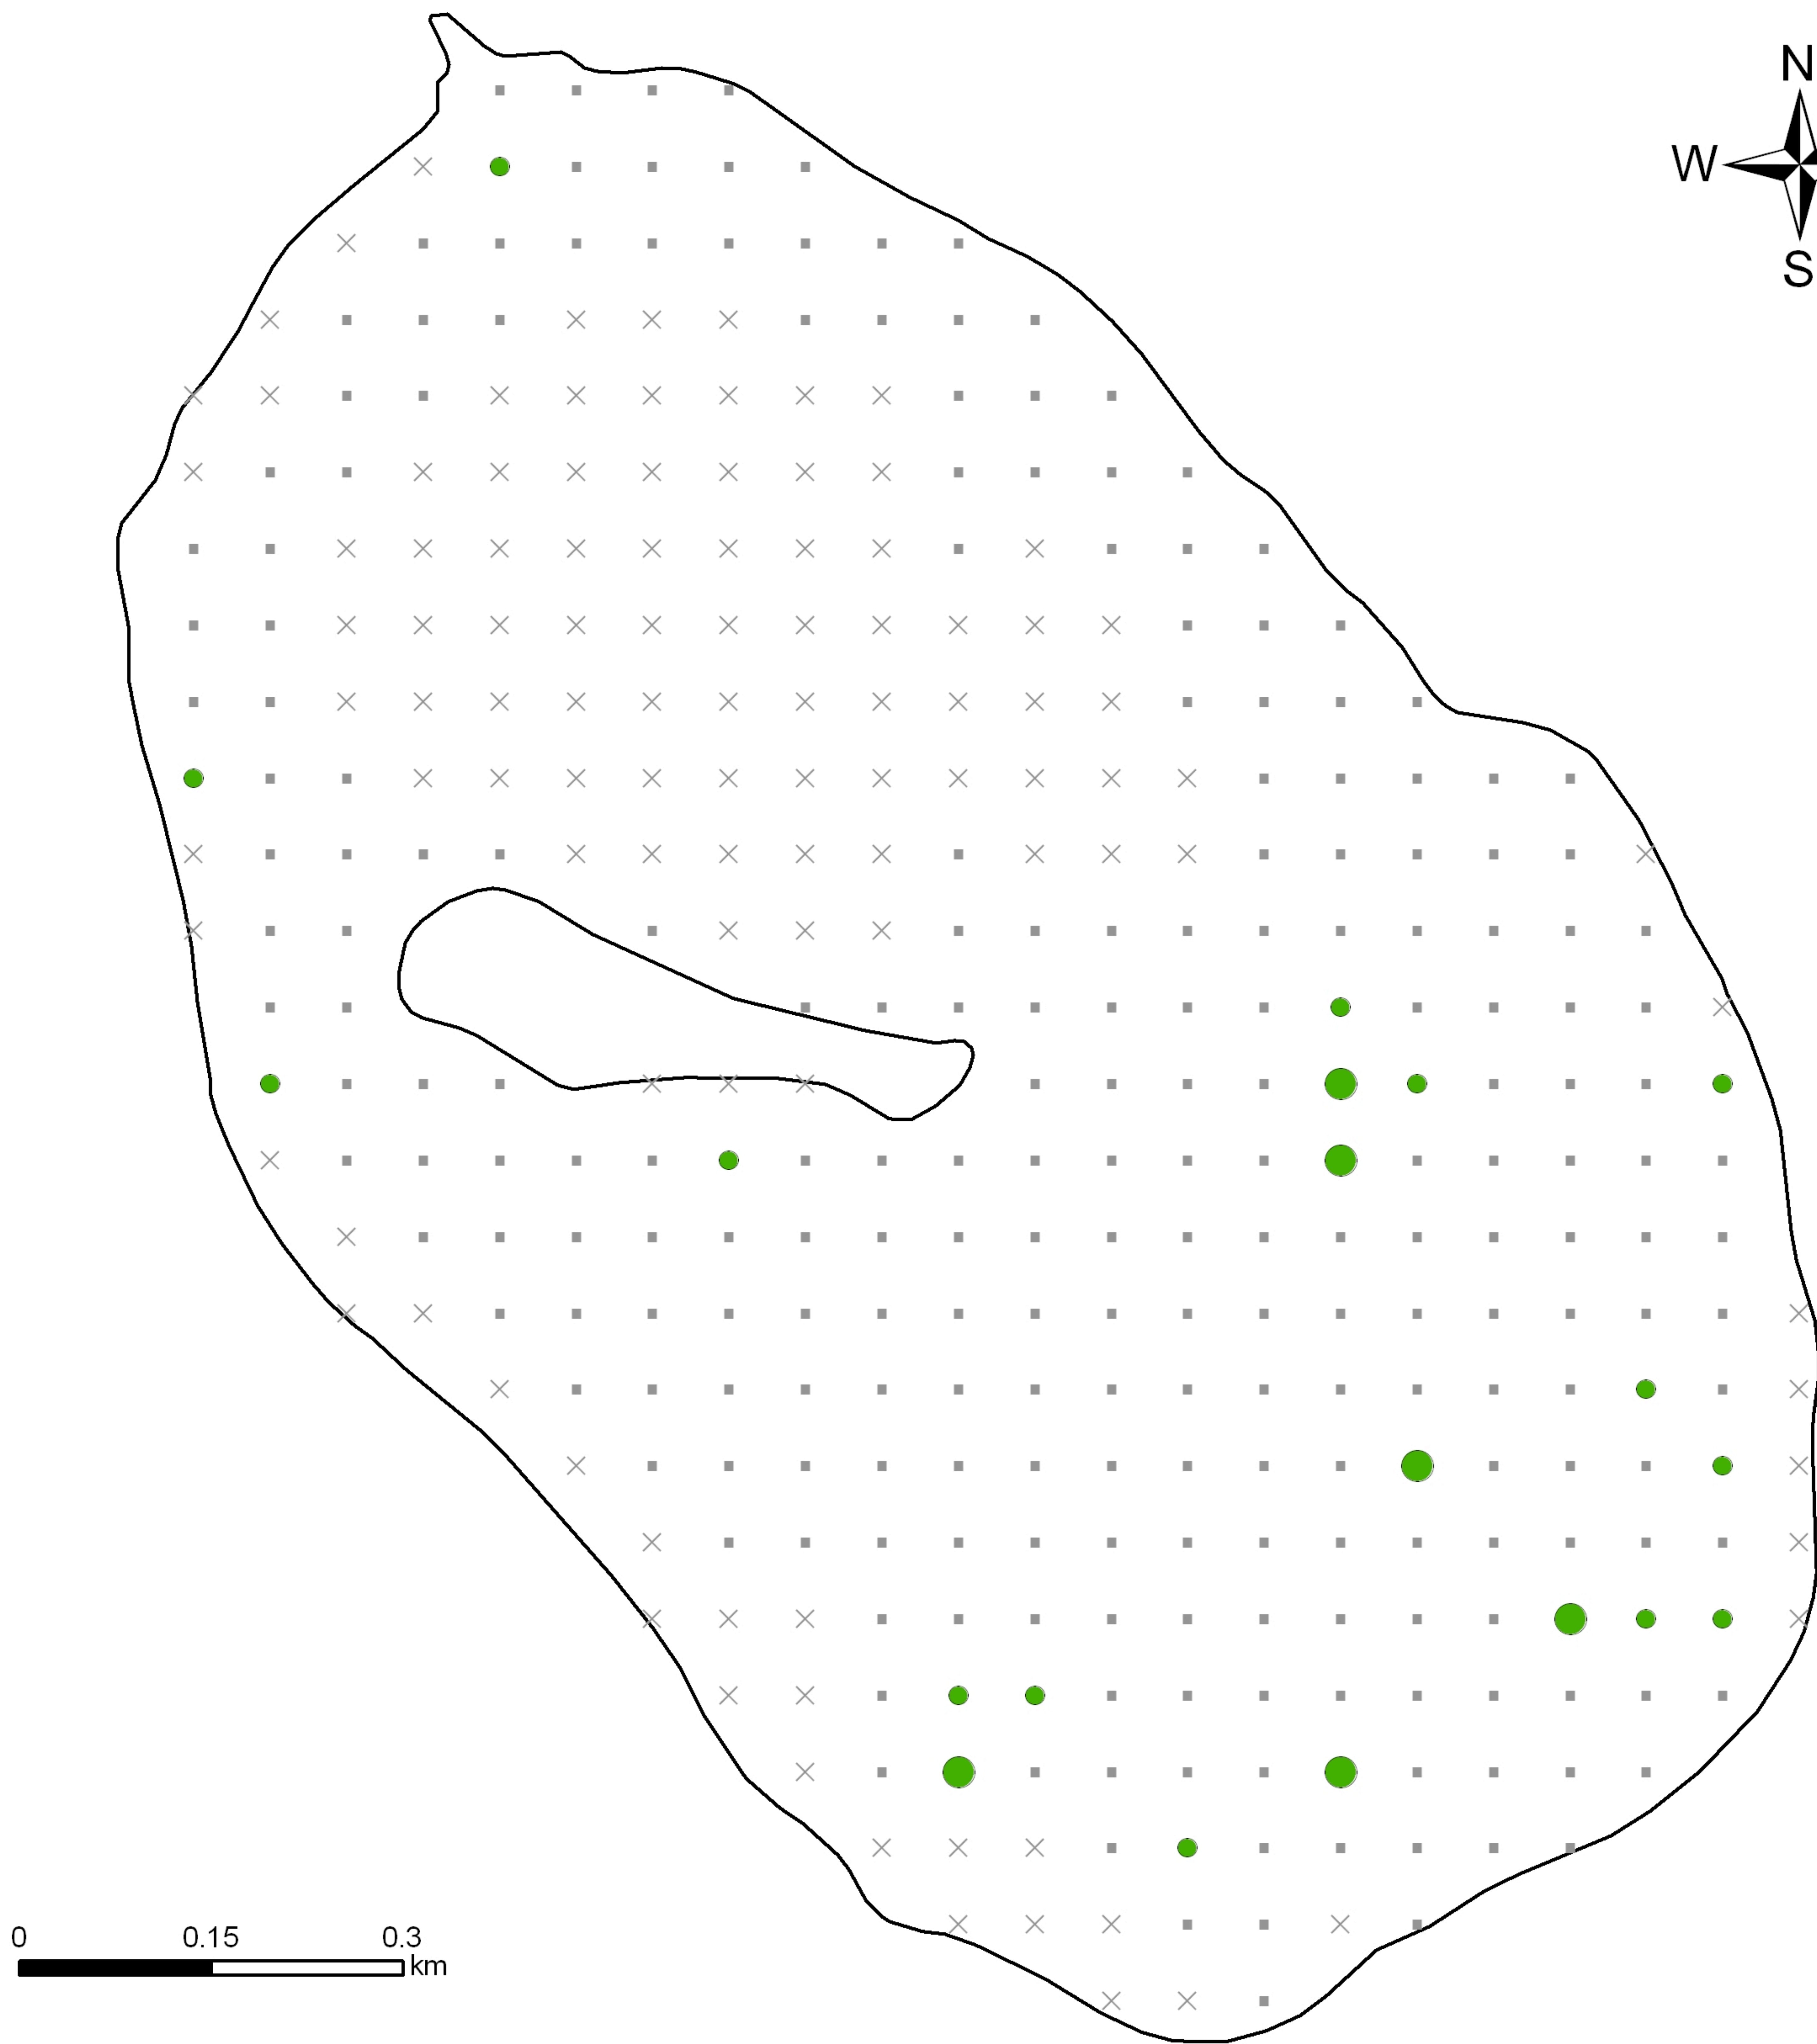

Loon Lake - Shawano County

August 4, 2010

Illustration of Rake Fullness Rating

Eurasian Water Milfoil Rake Fullness Rating

- Visual
- 1
- 2
- 3

- × Not Sampled
- NO EWM

<http://dnr.wi.gov>