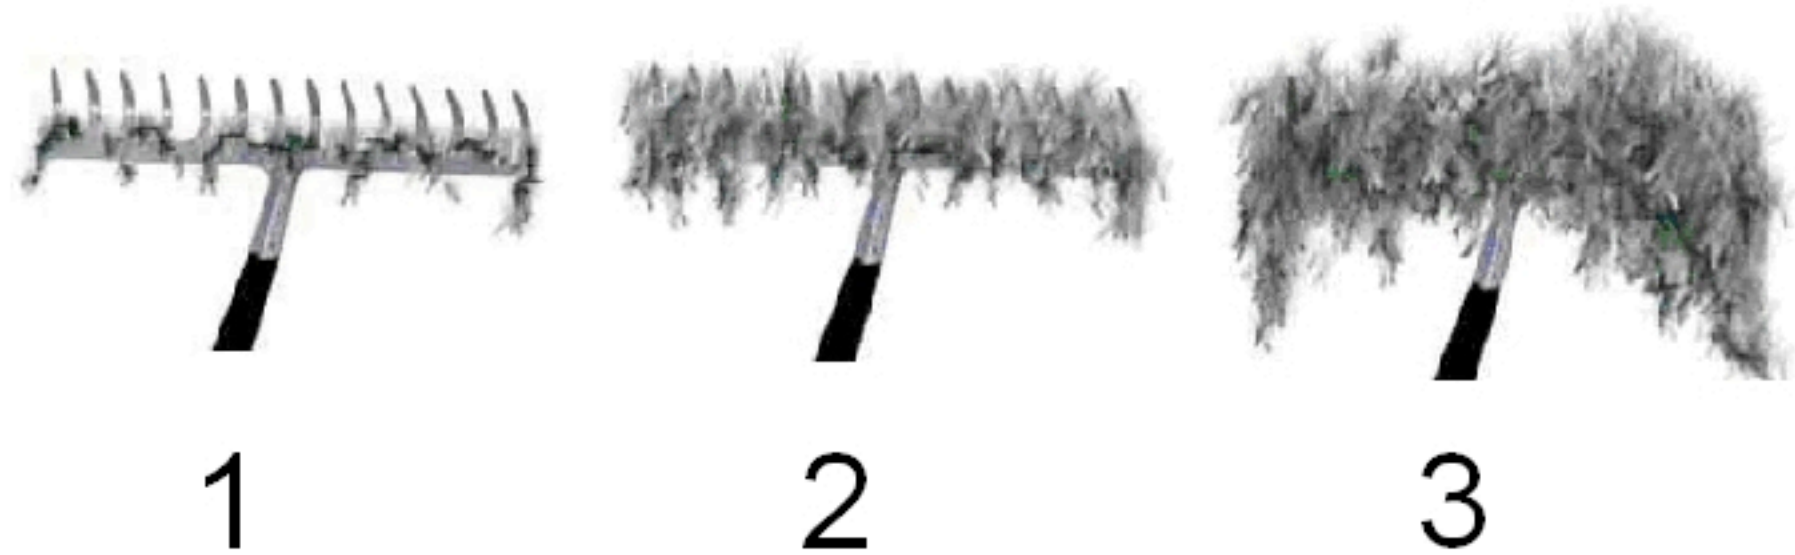

Loon Lake - Shawano County

August 4, 2010

Illustration of Rake Fullness Rating

Eurasian Water Milfoil Rake Fullness Rating

- Visual
- 1
- 2
- 3

- × Not Sampled
- NO EWM

<http://dnr.wi.gov>