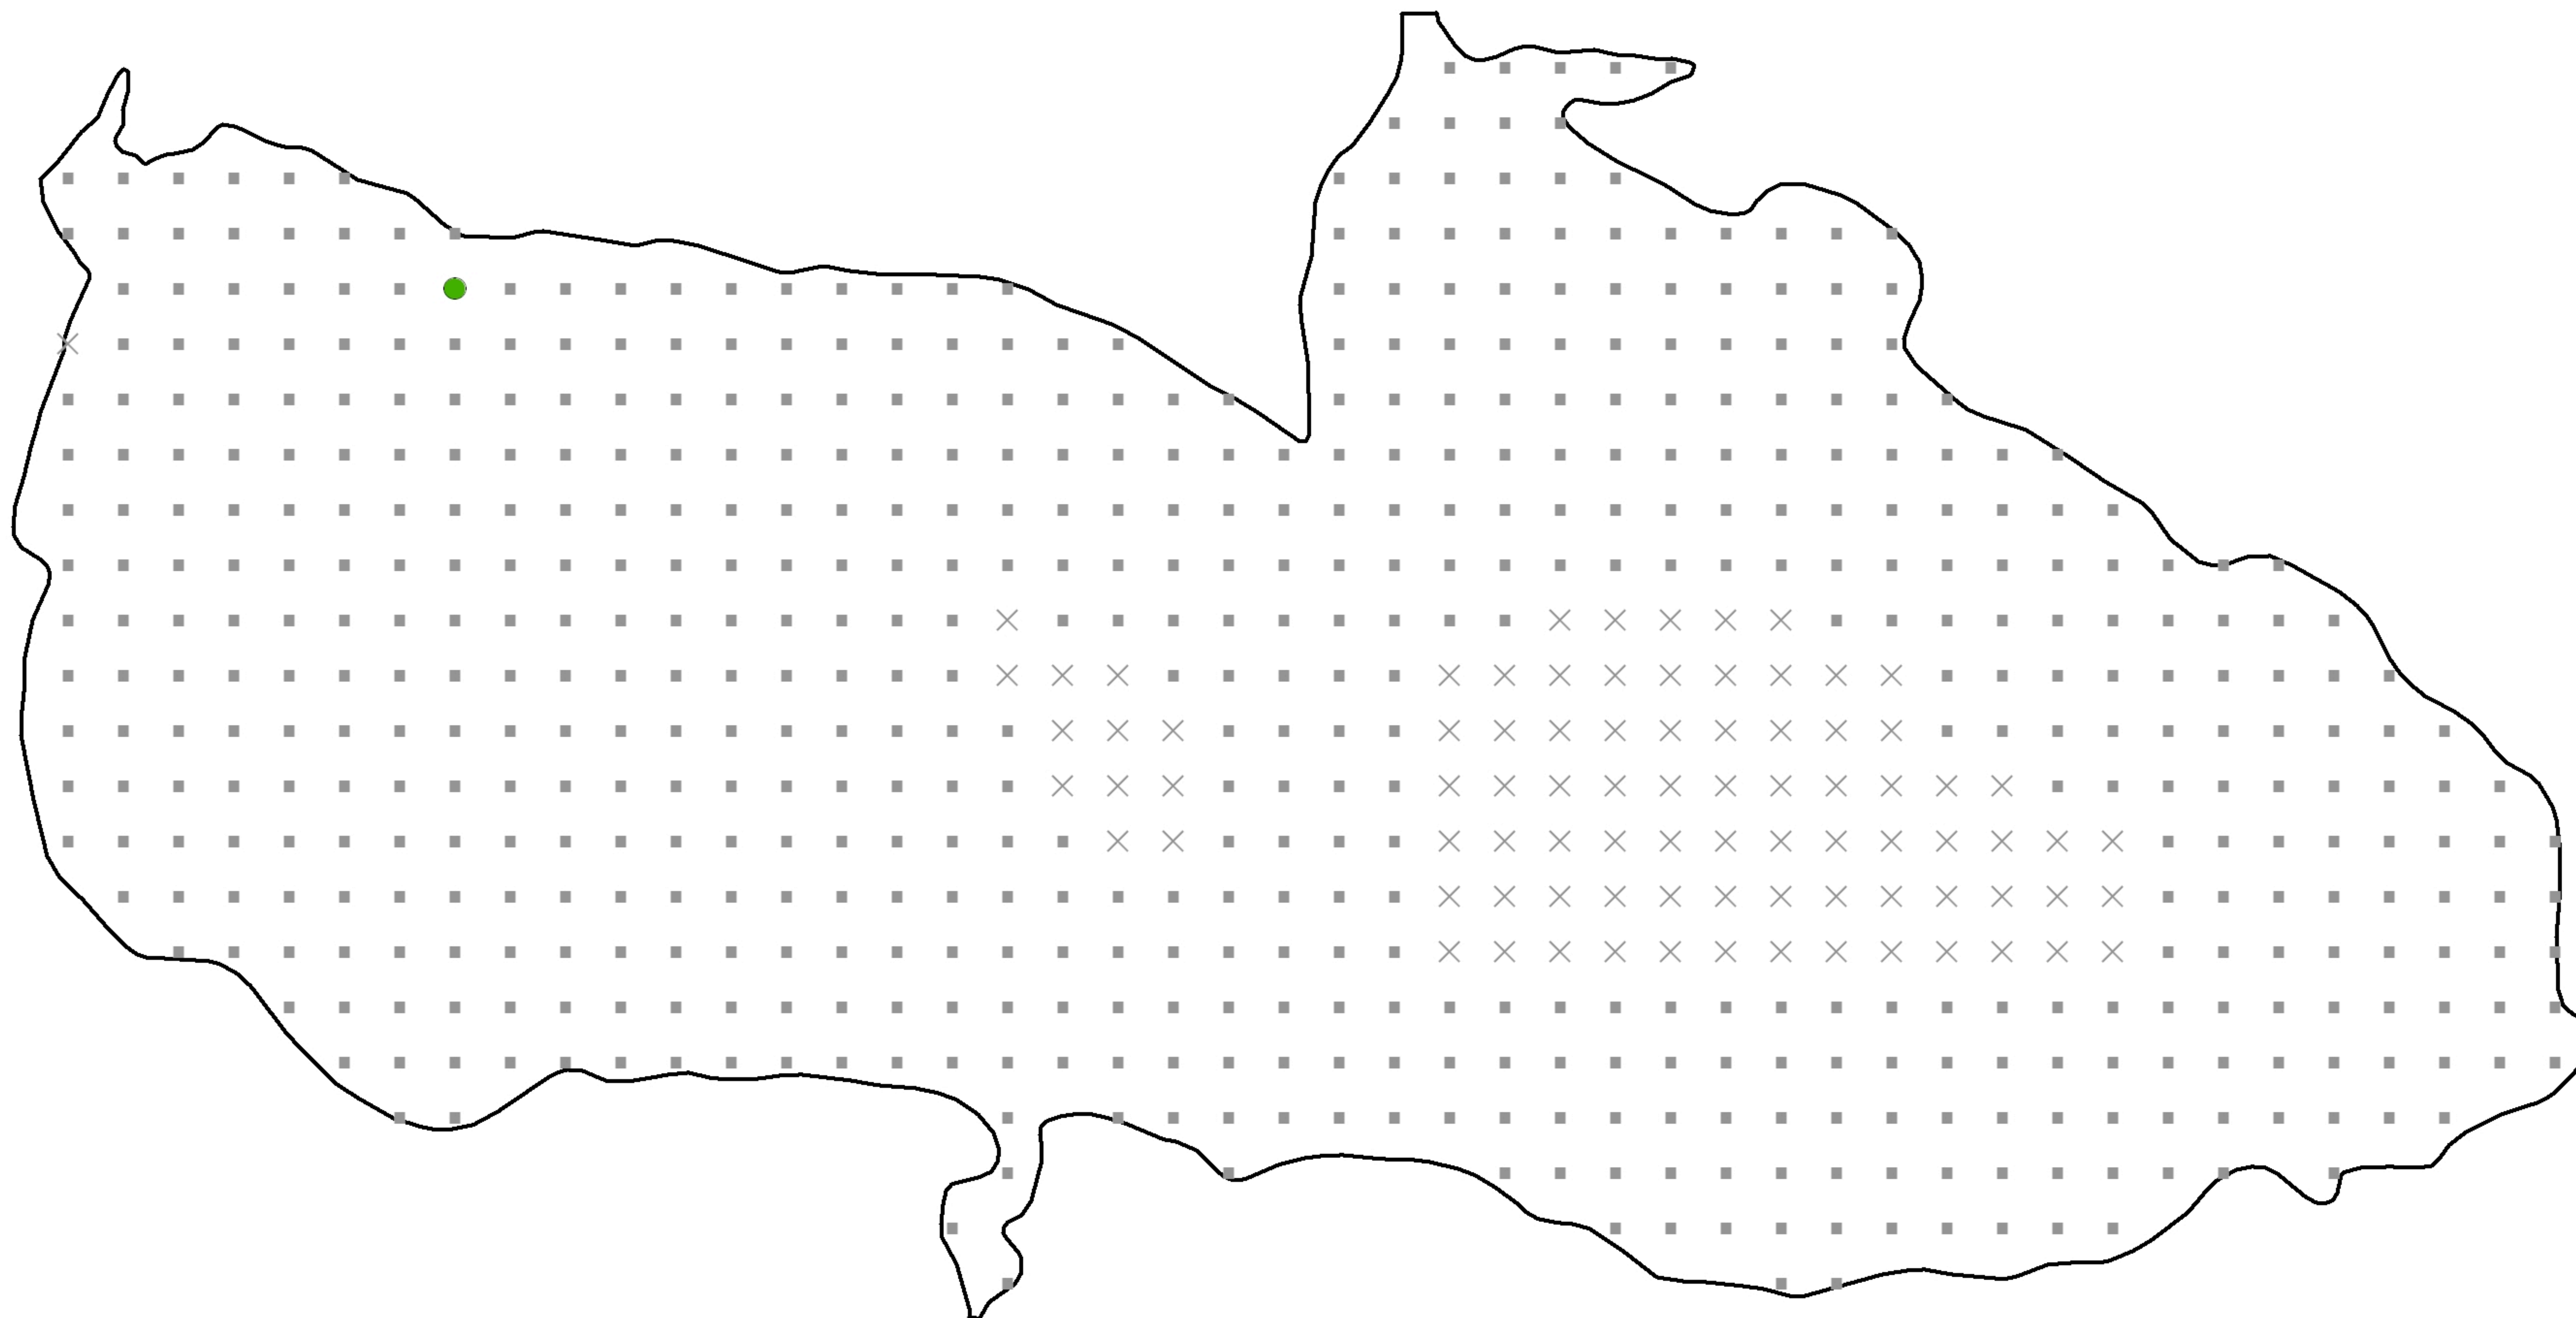

Mason Lake - Adams County

August 31, 2010

Curly Leaf Pondweed Rake Fullness Rating

-  Visual
-  1
-  2
-  3
-  Not Sampled
-  NO CLP

Illustration of Rake Fullness Rating

<http://dnr.wi.gov>