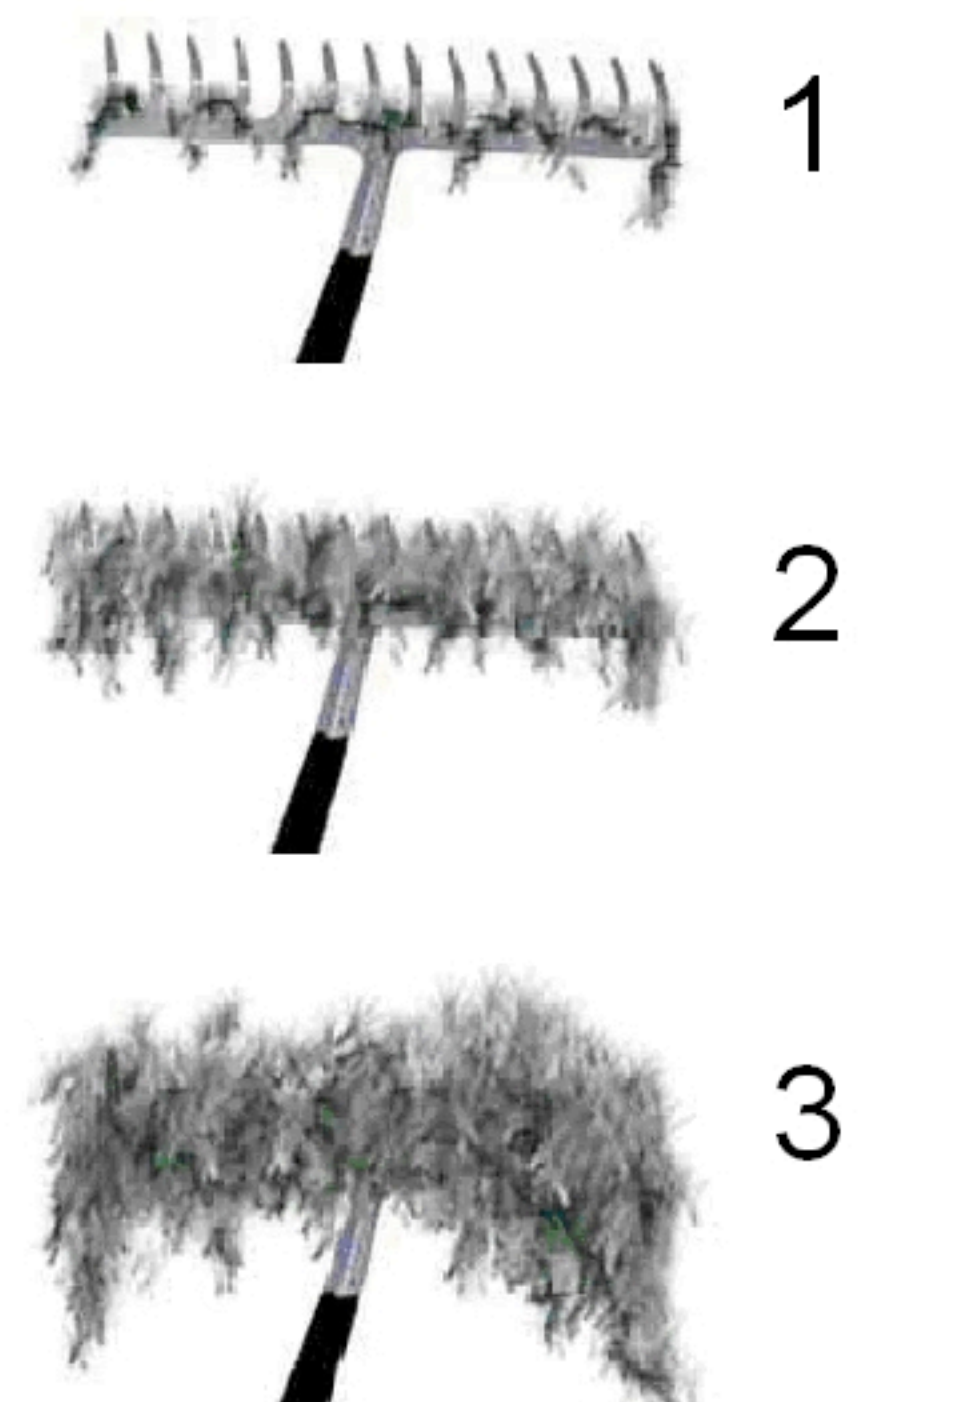

Mason Lake - Adams County

August 31, 2010

Curly Leaf Pondweed Rake Fullness Rating

-  Visual
-  1
-  2
-  3
-  Not Sampled
-  NO CLP

Illustration of Rake Fullness Rating

<http://dnr.wi.gov>