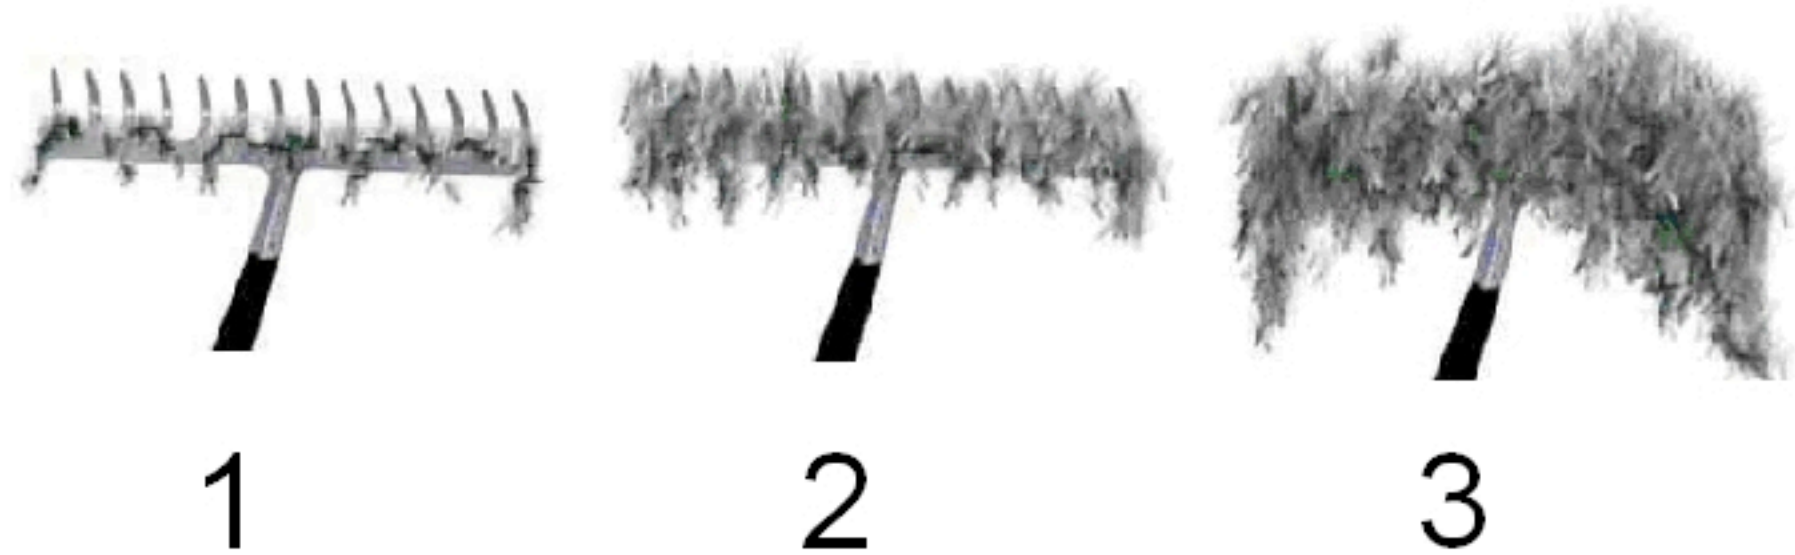

Rock Lake - Jefferson County

June 15-16, 2010

Illustration of Rake Fullness Rating

Curly Leaf Pondweed Rake Fullness Rating

- Visual
- 1
- 2
- 3
- × Not Sampled
- NO CLP

<http://dnr.wi.gov>