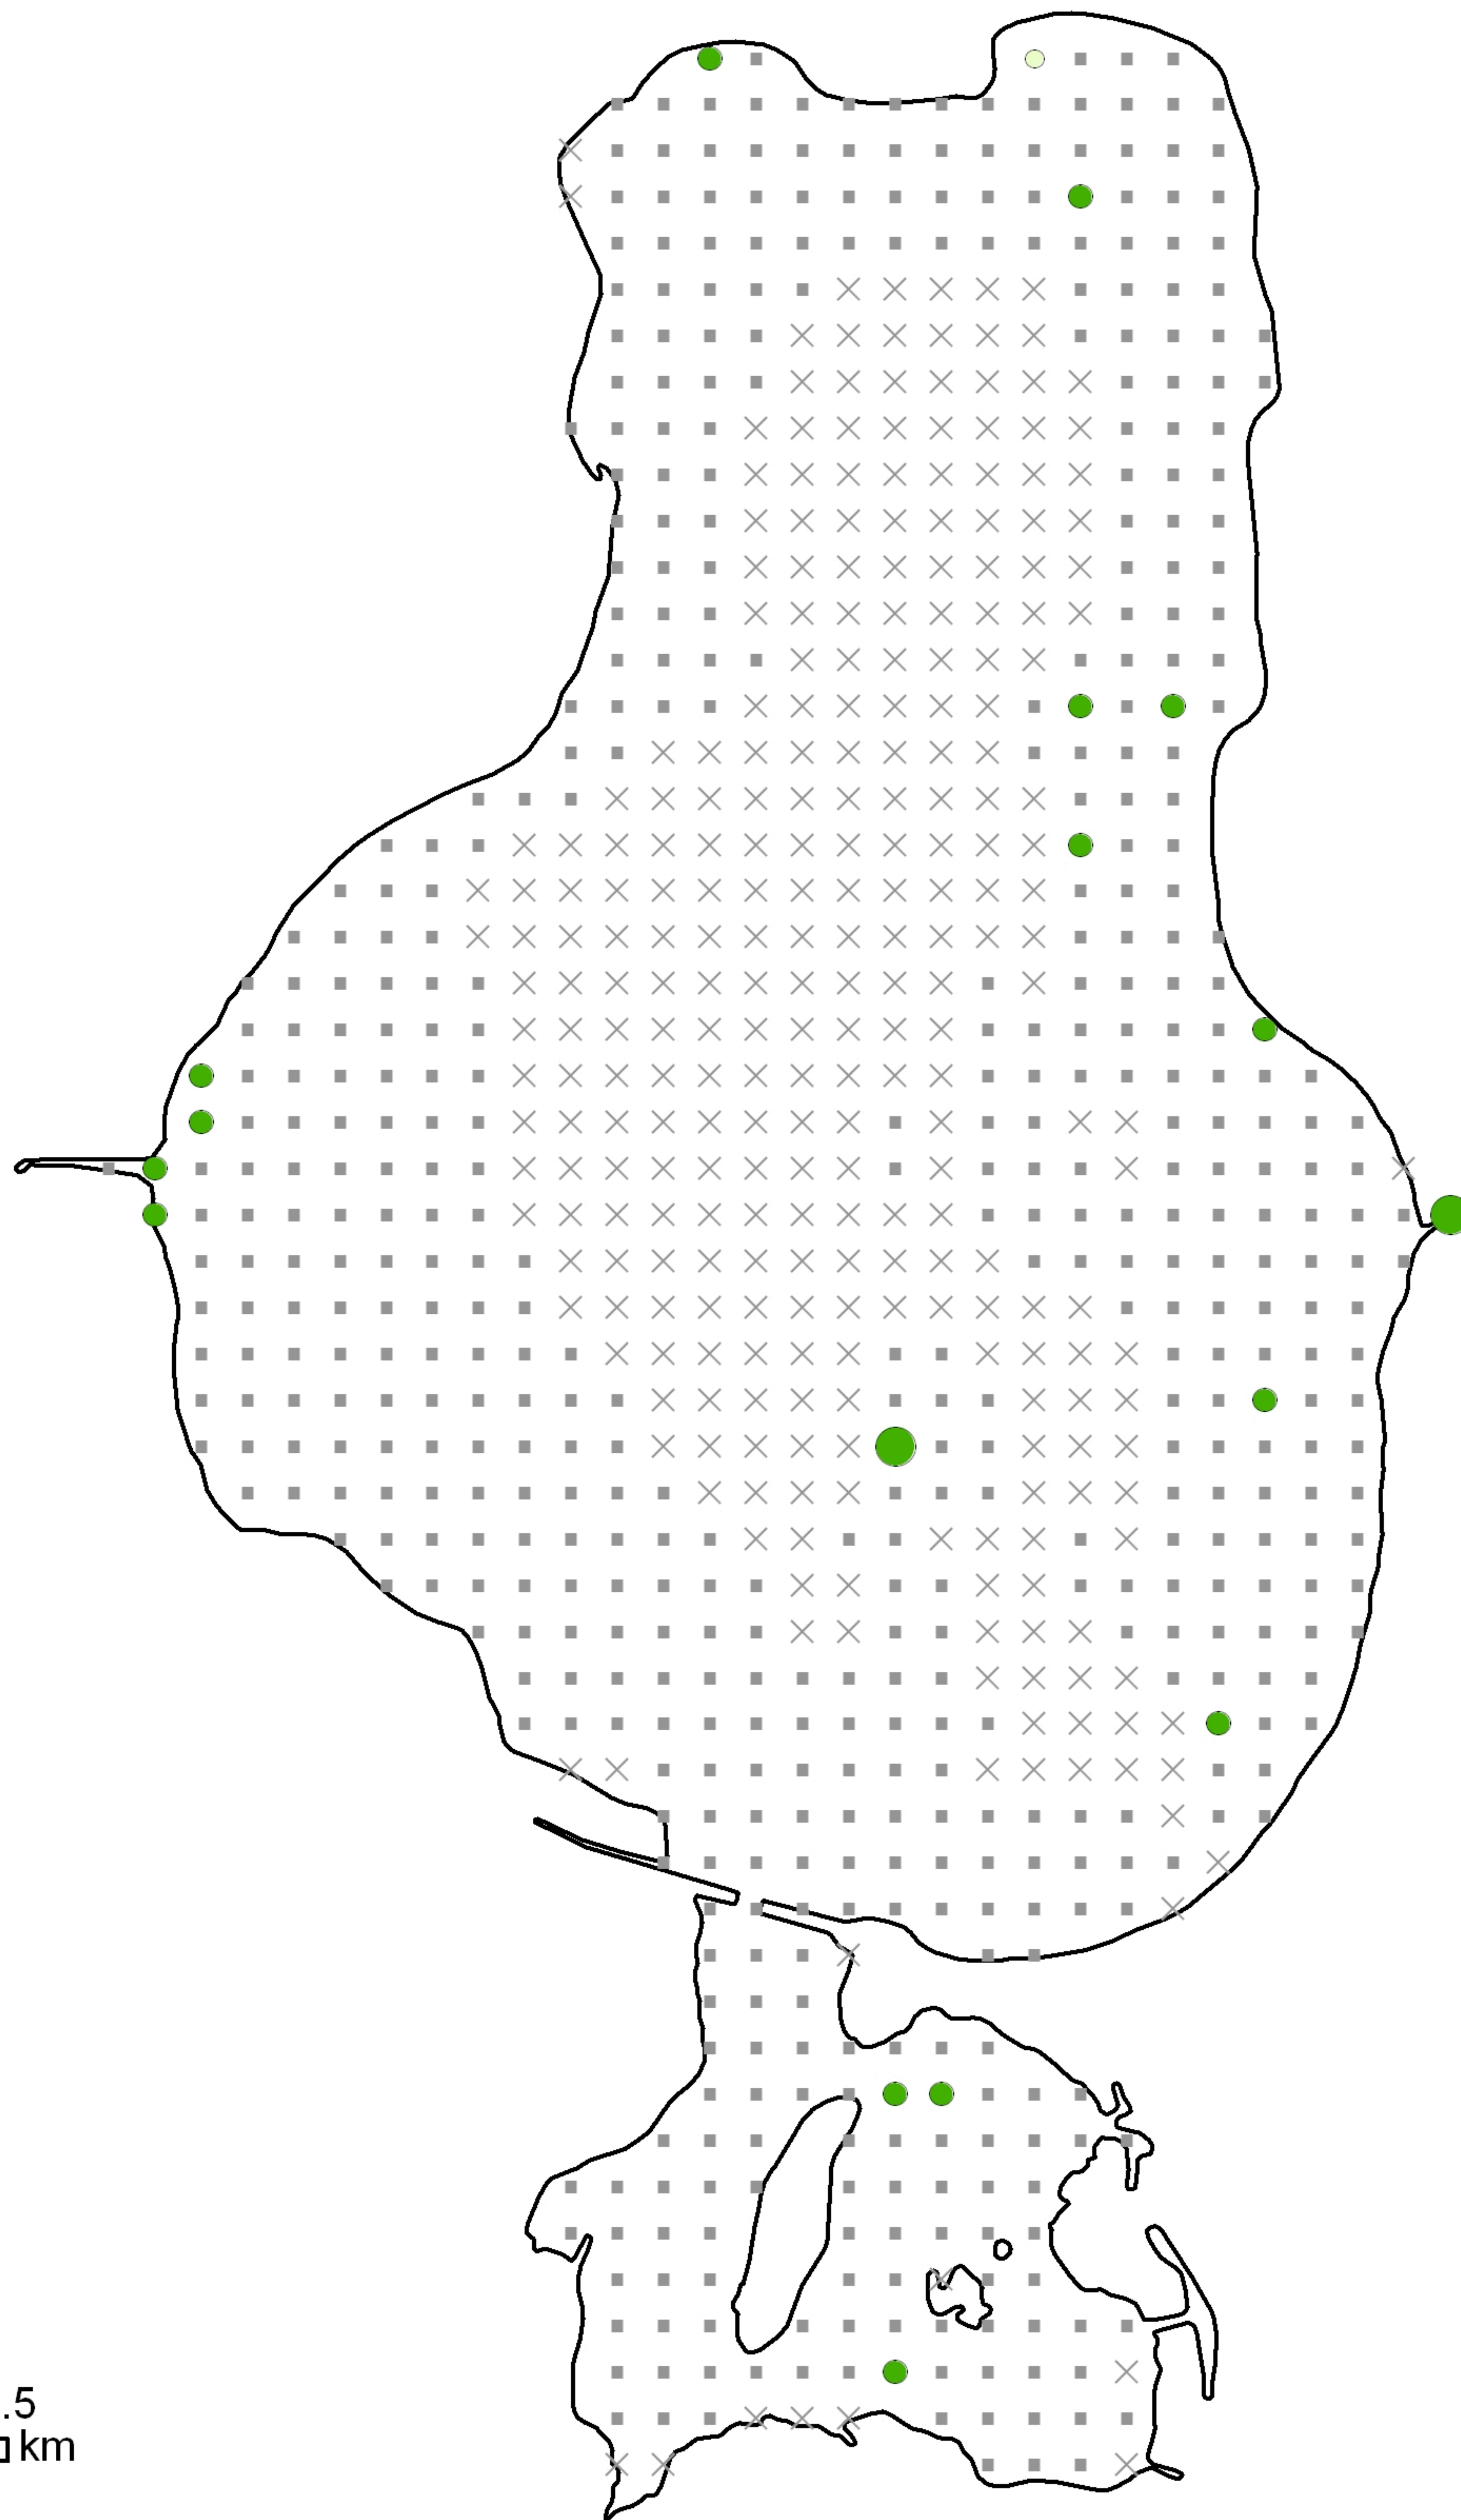

Rock Lake - Jefferson County

June 15-16, 2010

Illustration of Rake Fullness Rating

Curly Leaf Pondweed Rake Fullness Rating

- Visual
- 1
- 2
- 3
- × Not Sampled
- NO CLP

<http://dnr.wi.gov>