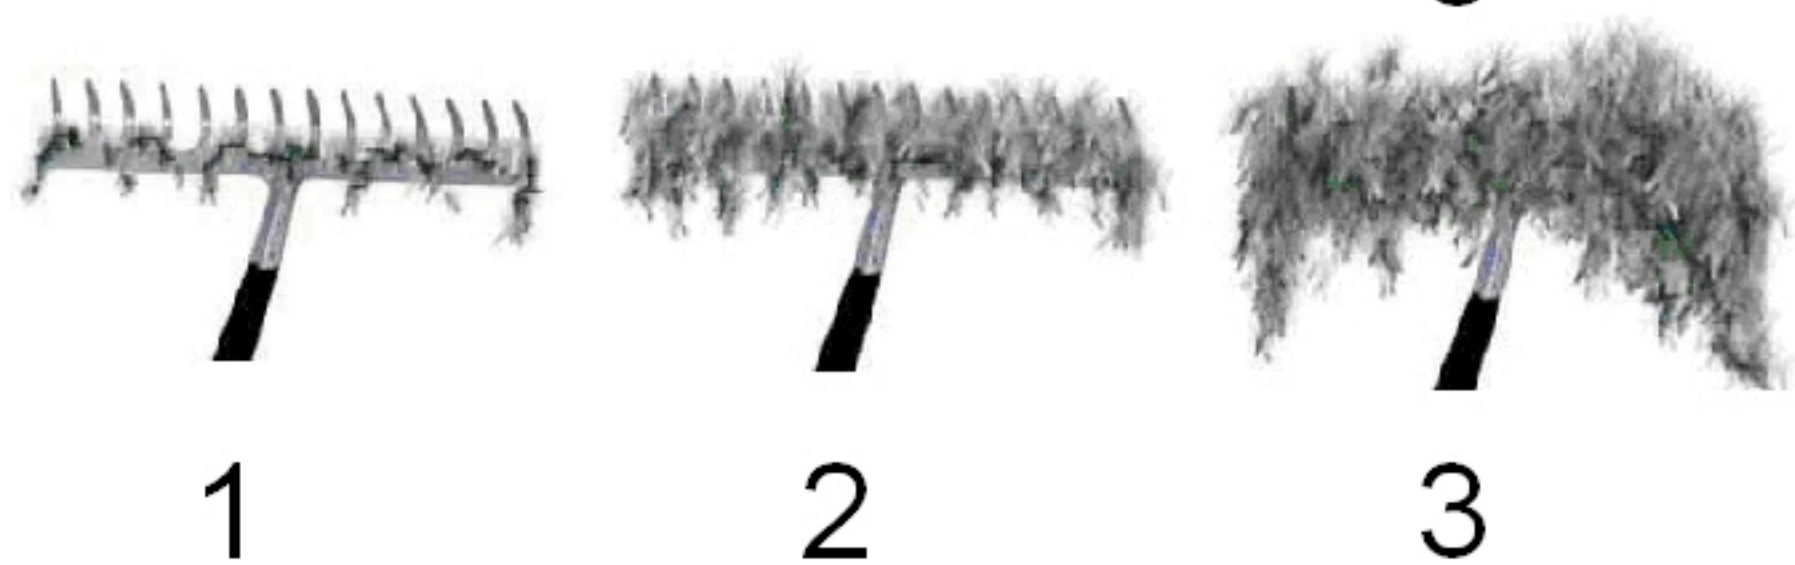

Rock Lake - Jefferson County

June 15-16, 2010

0 0.3 0.6 km

Illustration of Rake Fullness Rating

Eurasian Water Milfoil Rake Fullness Rating

- Visual
- 1
- 2
- 3

- × Not Sampled
- NO EWM

<http://dnr.wi.gov>