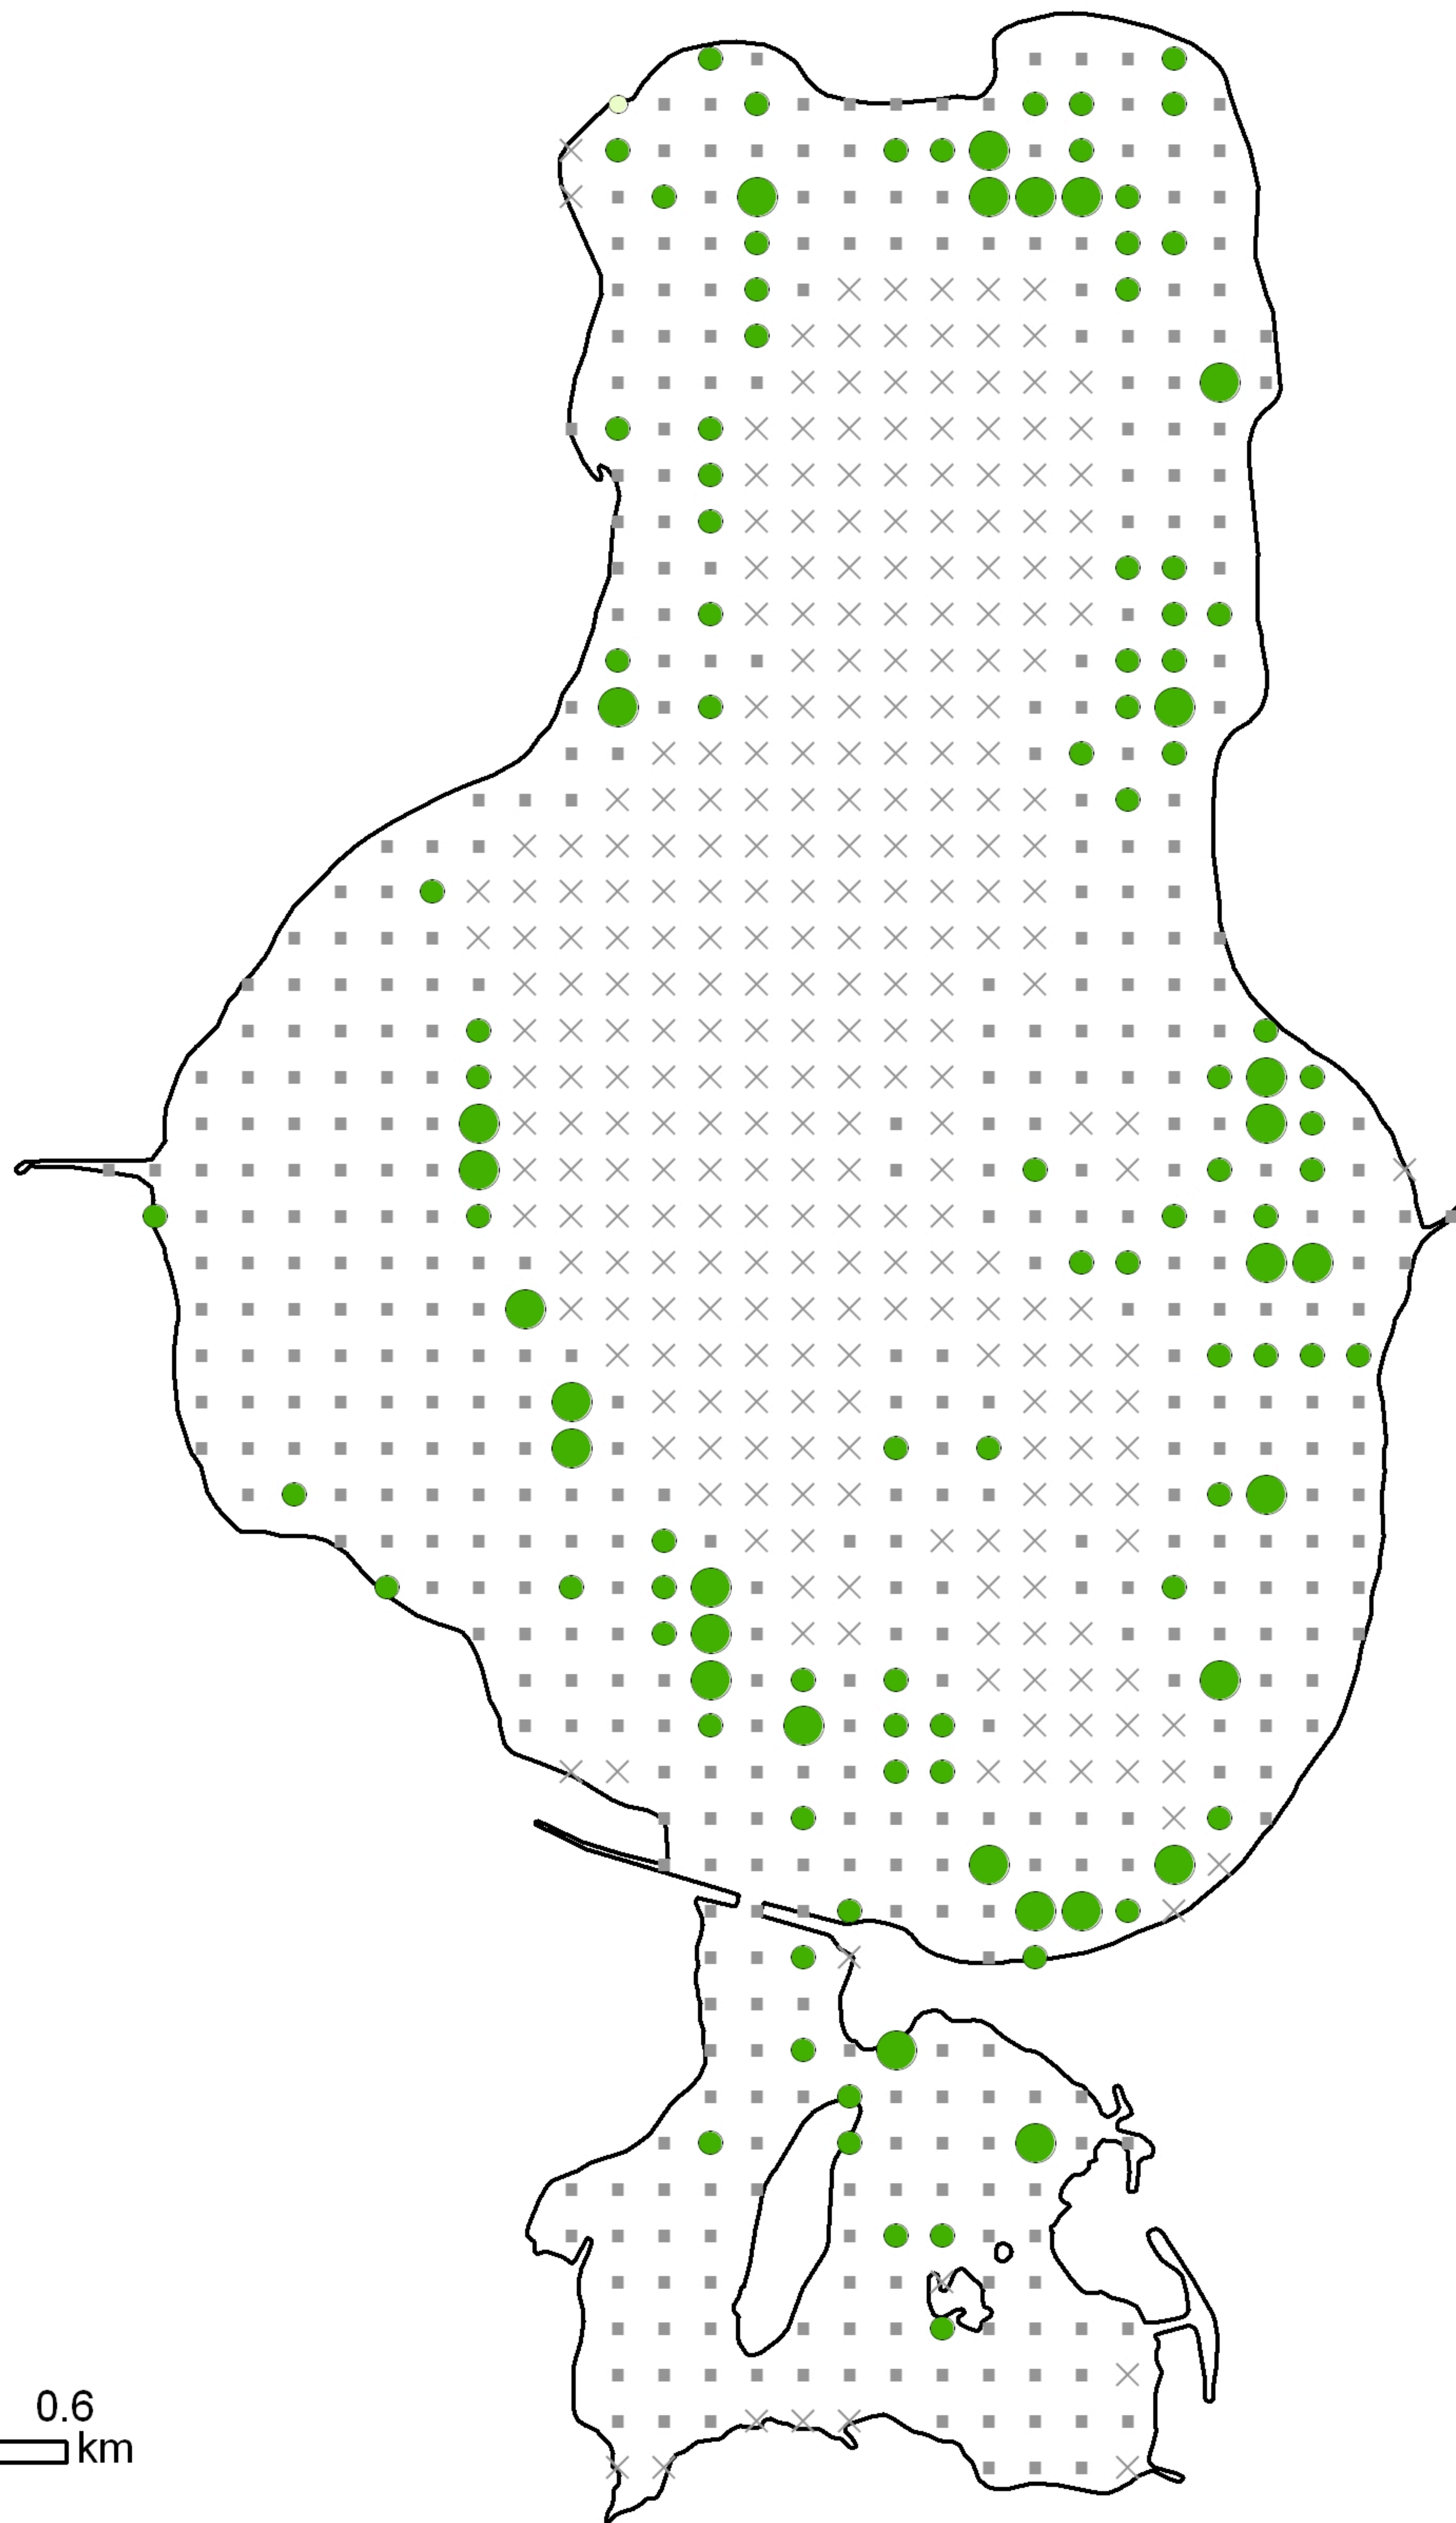

Rock Lake - Jefferson County

June 15-16, 2010

0 0.3 0.6 km

Illustration of Rake Fullness Rating

Eurasian Water Milfoil Rake Fullness Rating

- Visual
- 1
- 2
- 3

- × Not Sampled
- NO EWM

<http://dnr.wi.gov>