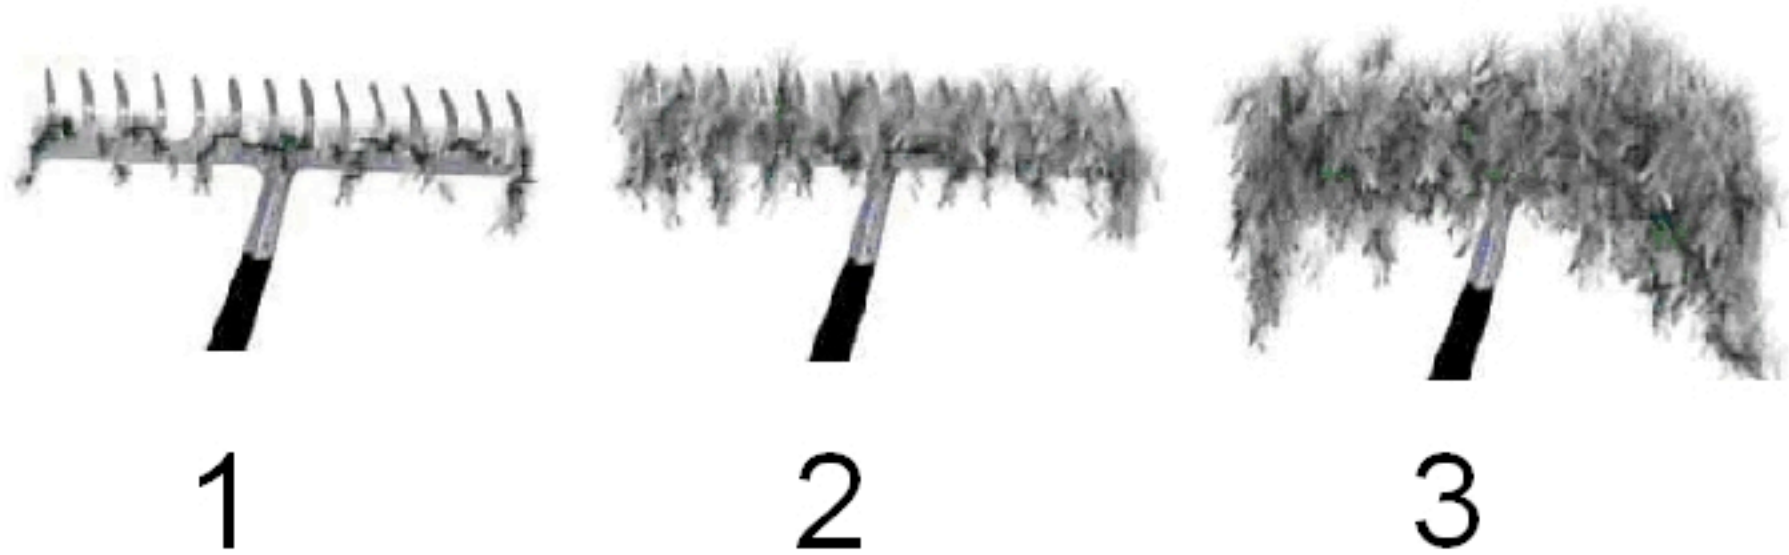

## July 21, 2010

Illustration of Rake Fullness Rating

Curly Leaf Pondweed Rake Fullness Rating

- Visual
- 1
- 2
- 3

- × Not Sampled
- NO CLP

<http://dnr.wi.gov>