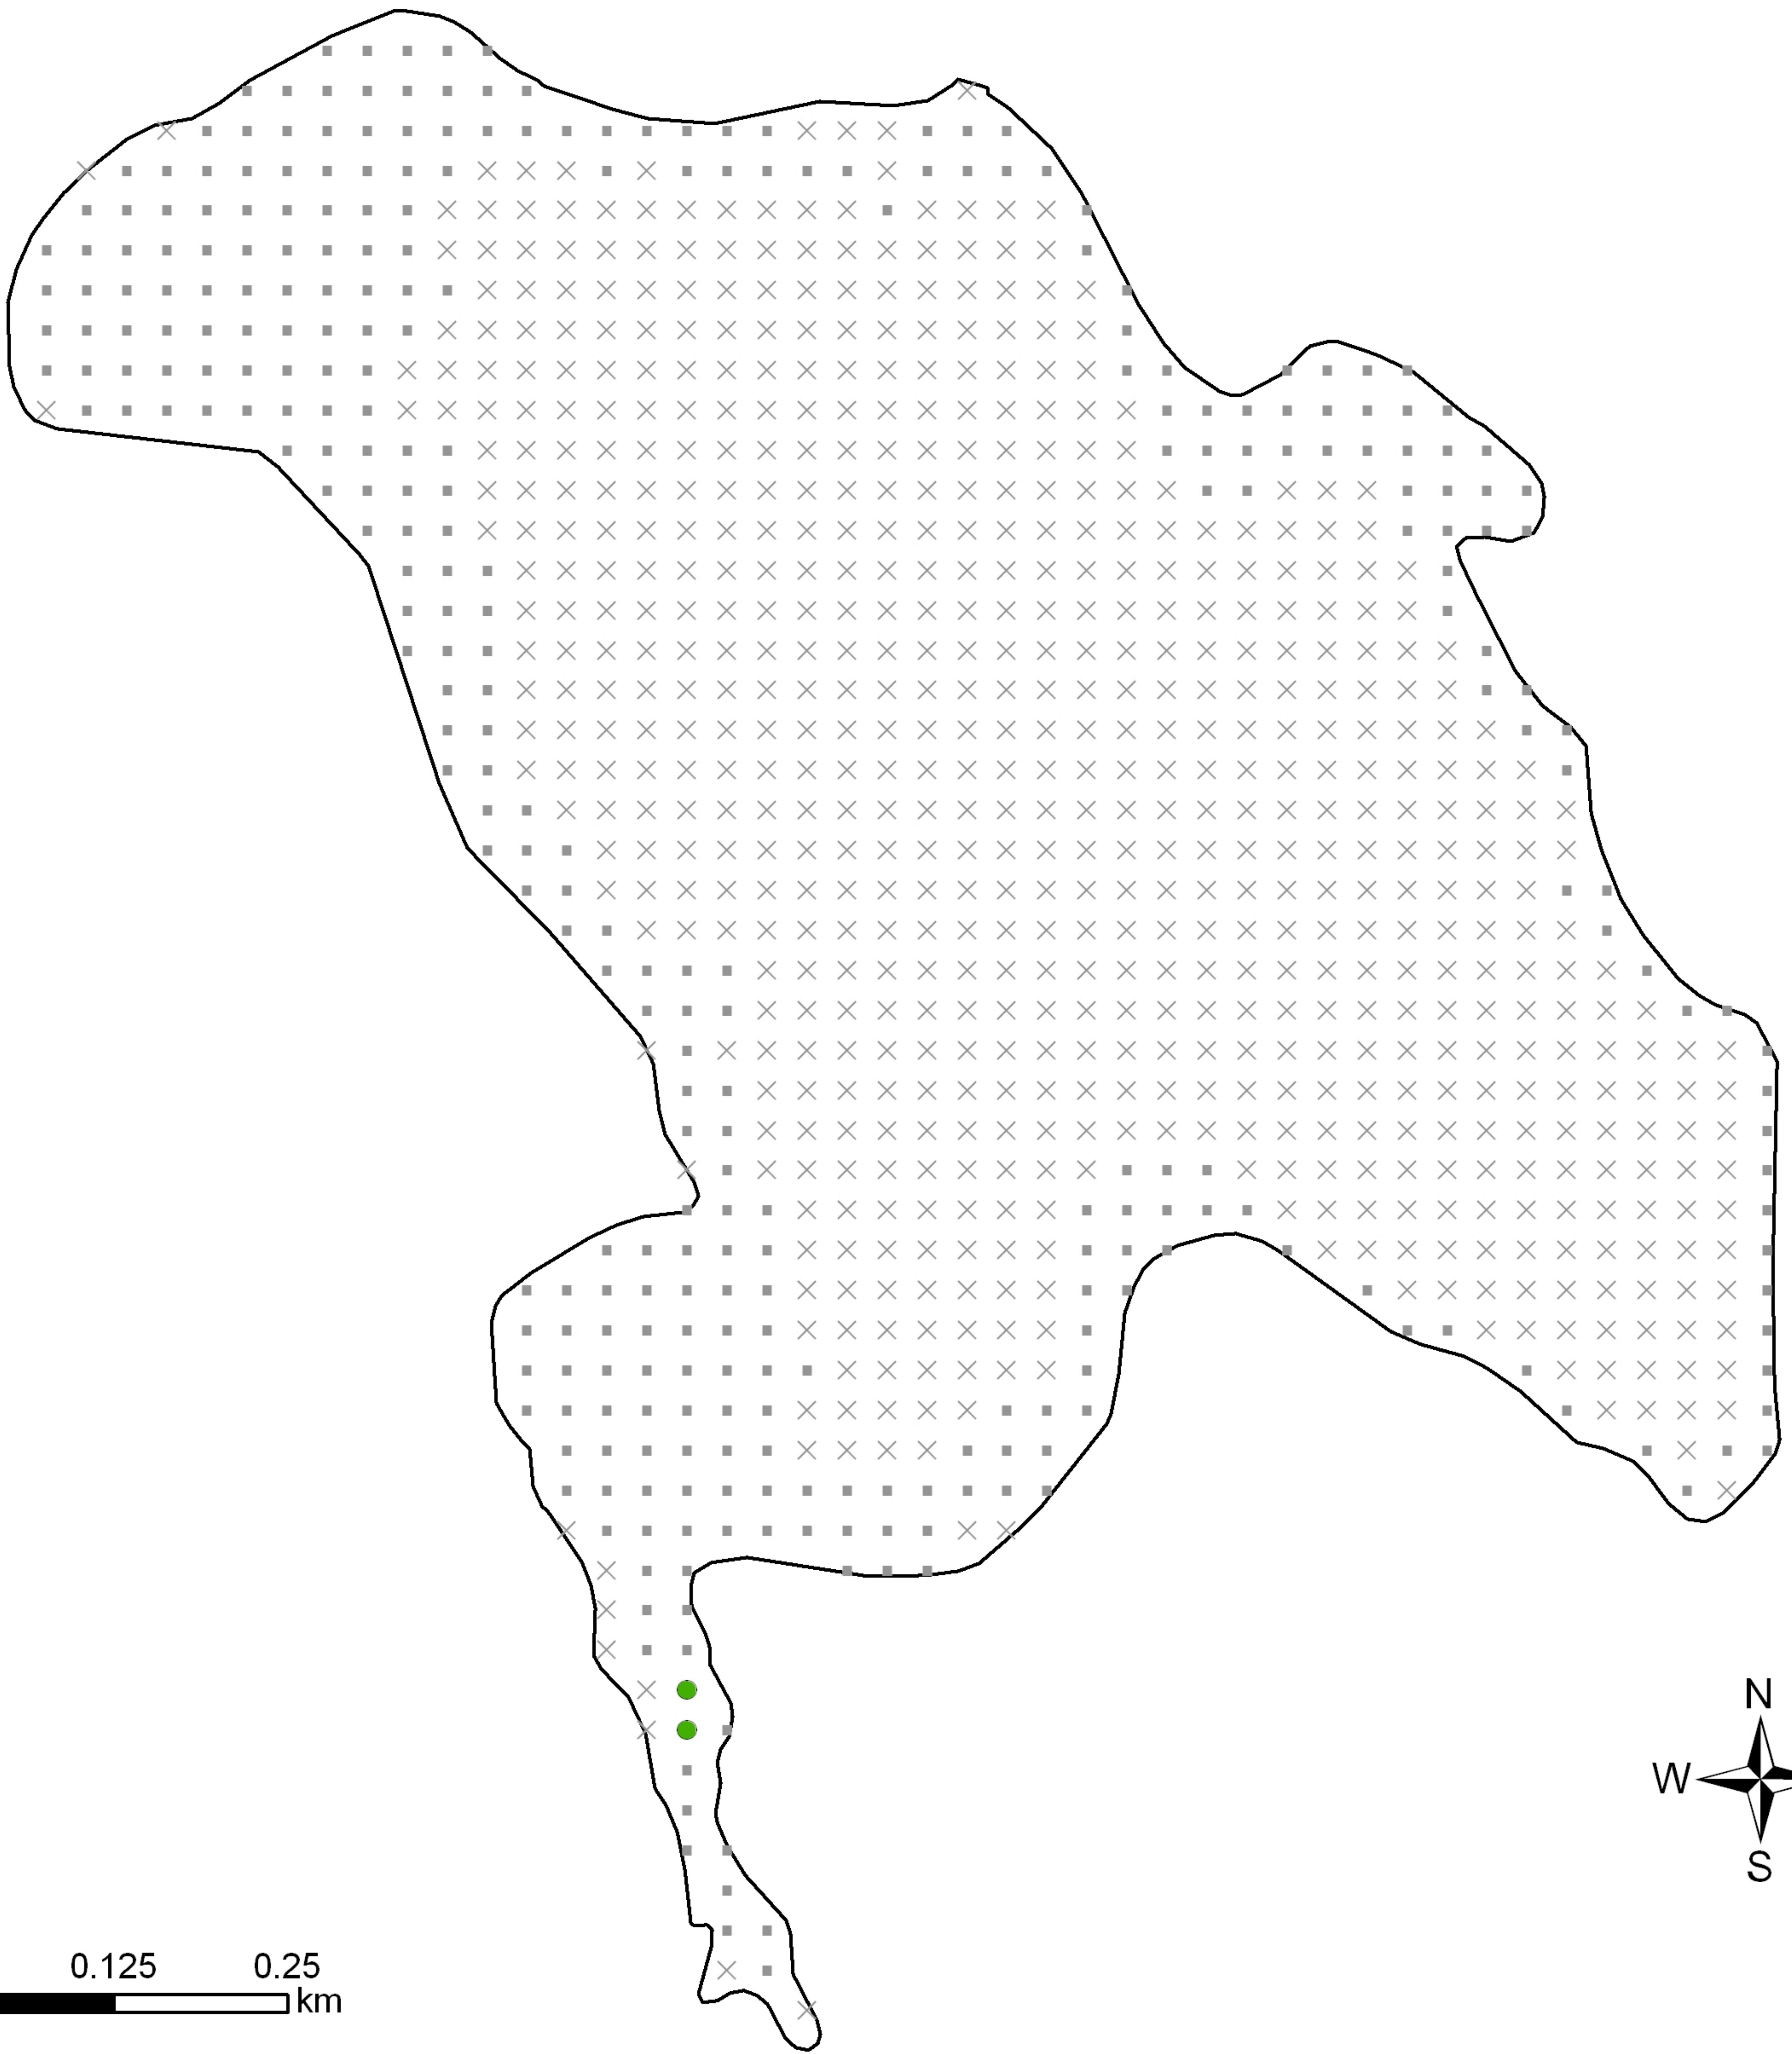

Curly Leaf Pondweed Rake Fullness Rating

Round Lake - Burnett County

July 21, 2010

Illustration of Rake Fullness Rating