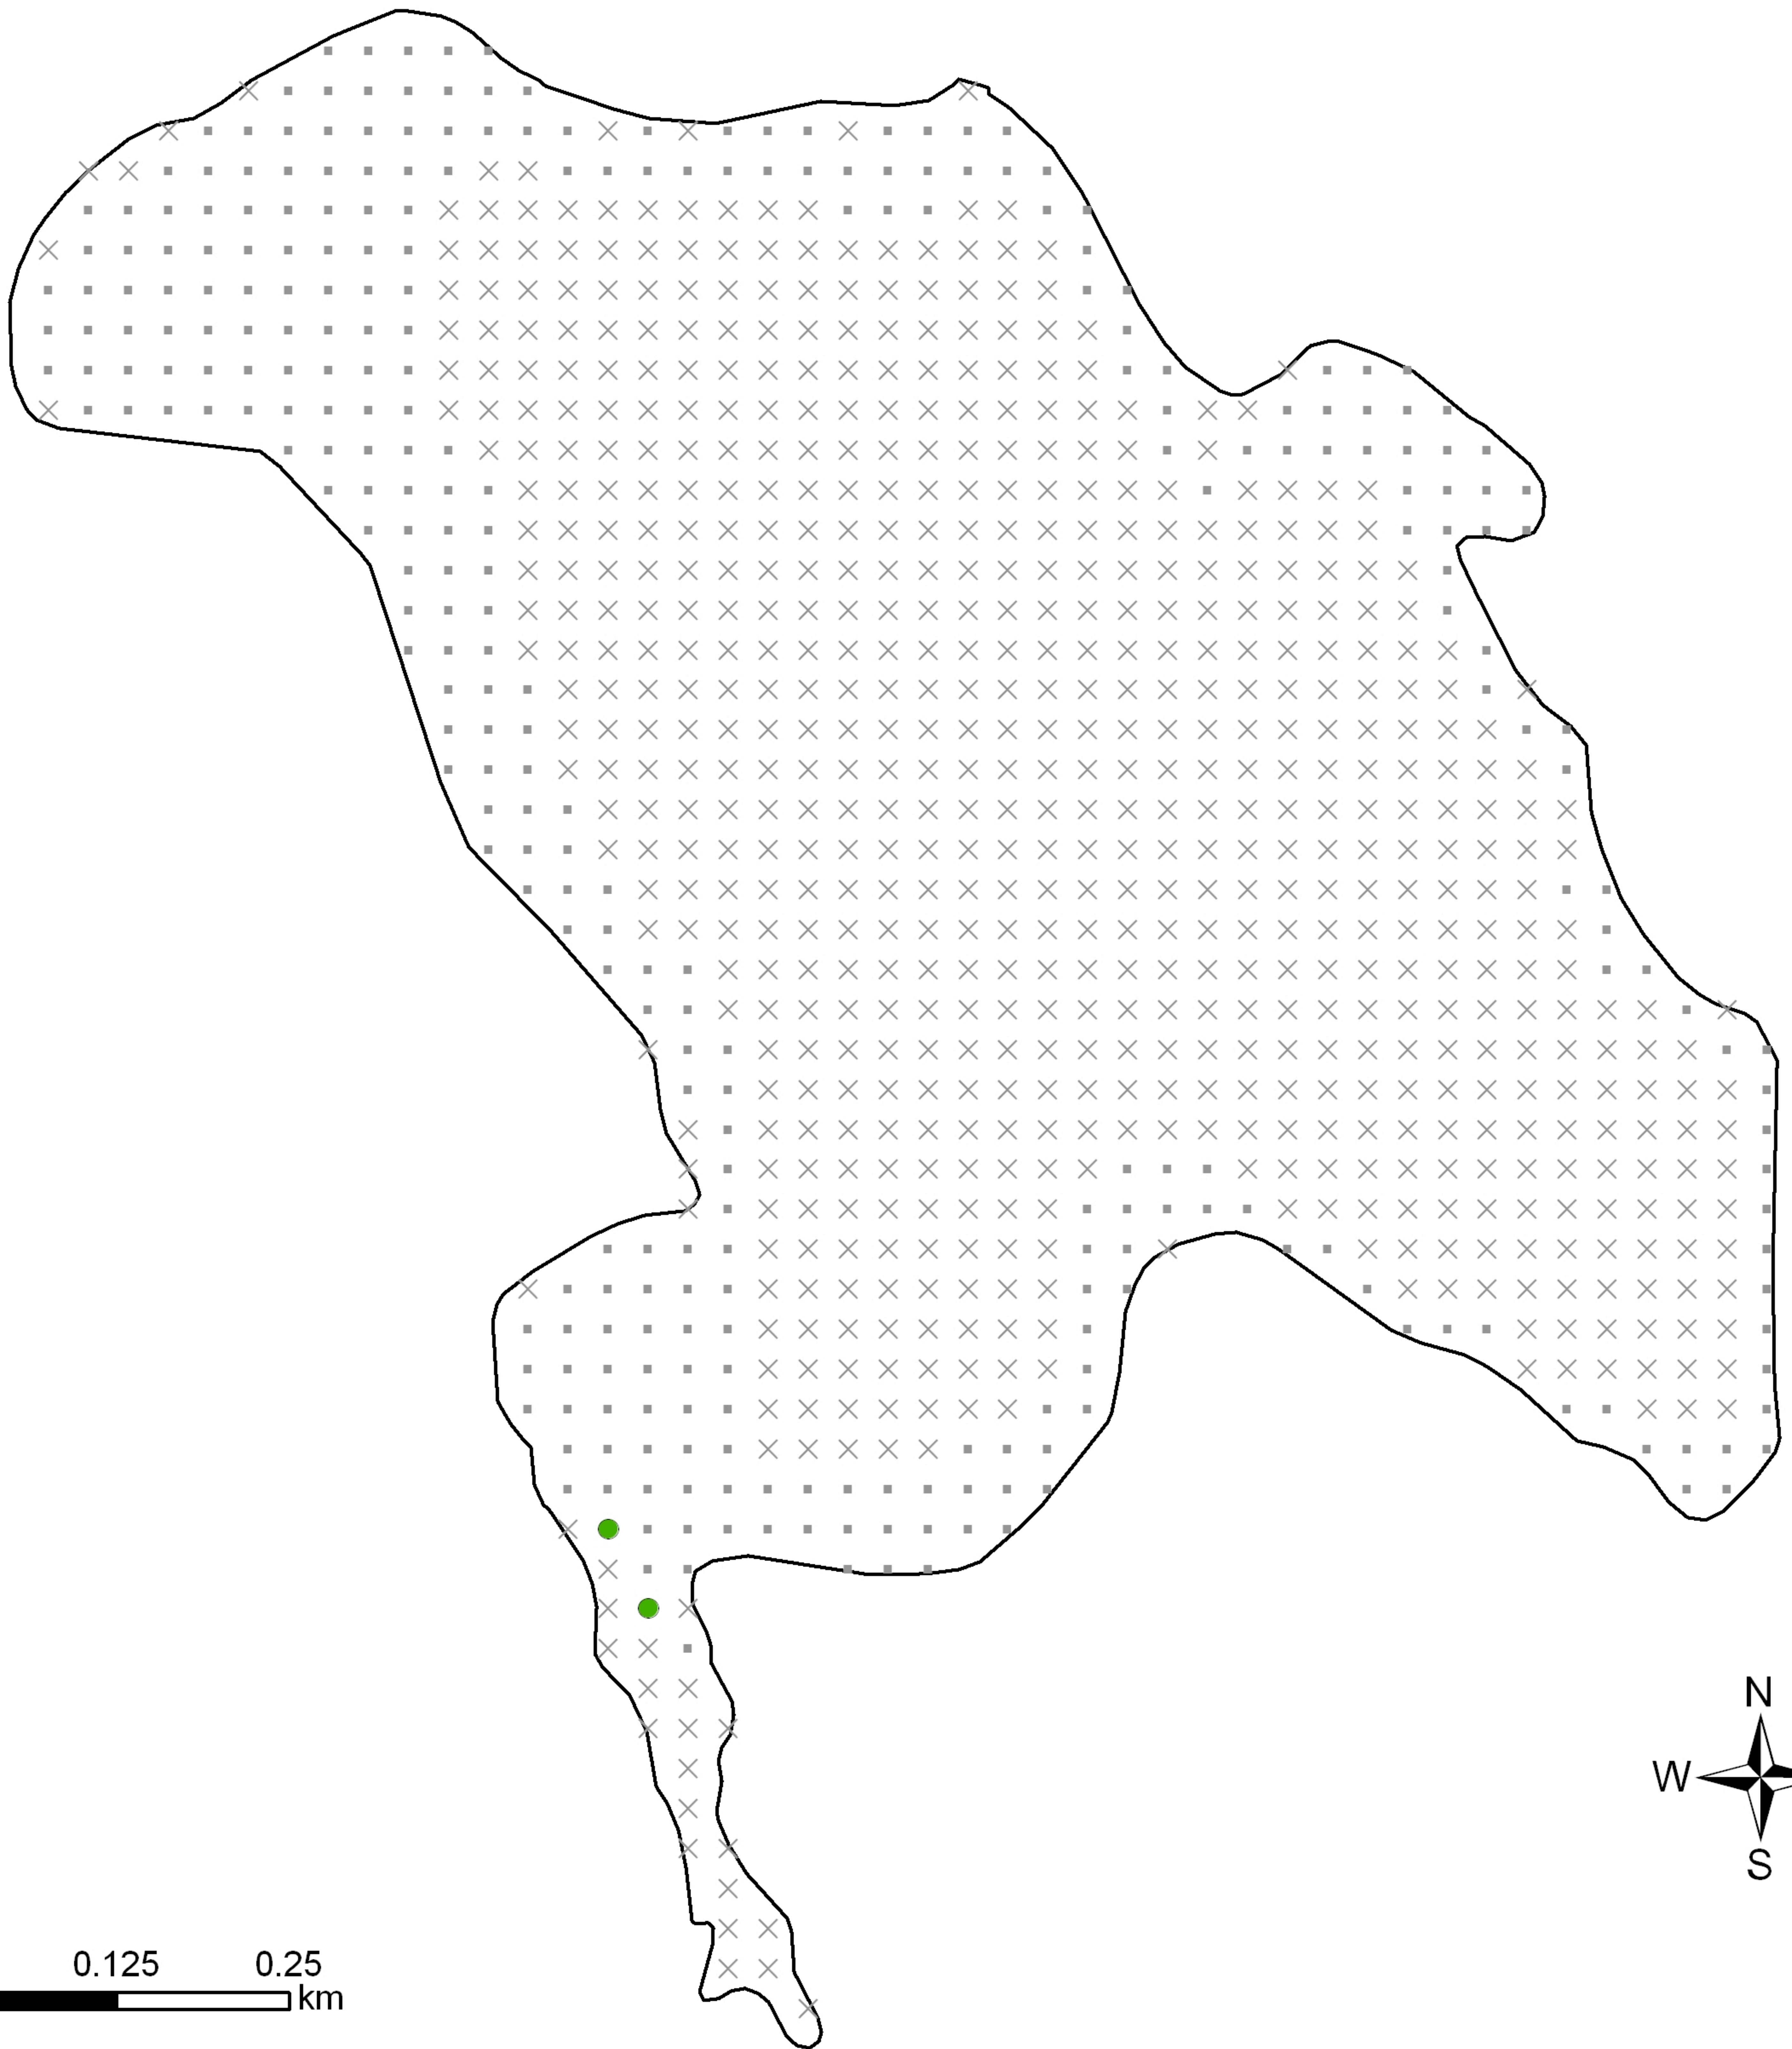

# Round Lake - Burnett County

## July 20, 2011

Illustration of Rake Fullness Rating

Curly Leaf Pondweed Rake Fullness Rating

- Visual
- 1
- 2
- 3

- × Not Sampled
- NO CLP

<http://dnr.wi.gov>