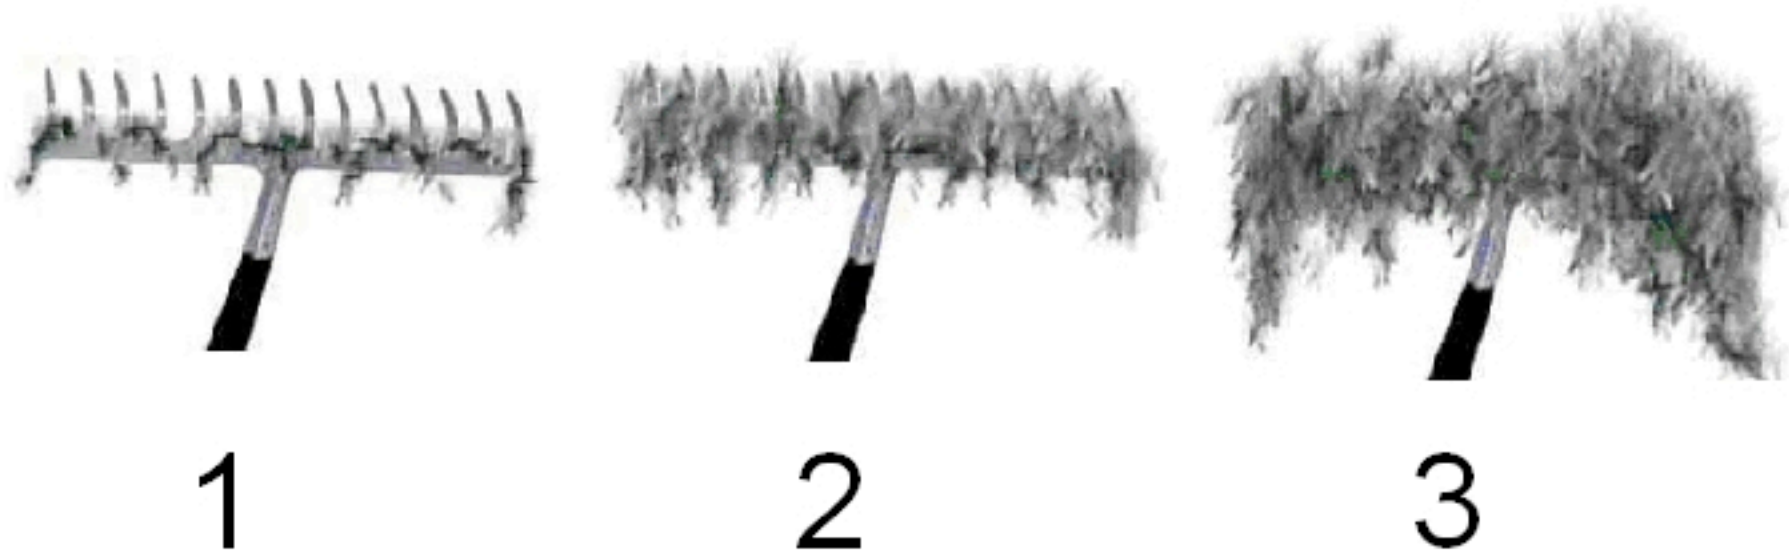

## July 20, 2011

Illustration of Rake Fullness Rating

Curly Leaf Pondweed Rake Fullness Rating

- Visual
- 1
- 2
- 3

- × Not Sampled
- NO CLP

<http://dnr.wi.gov>