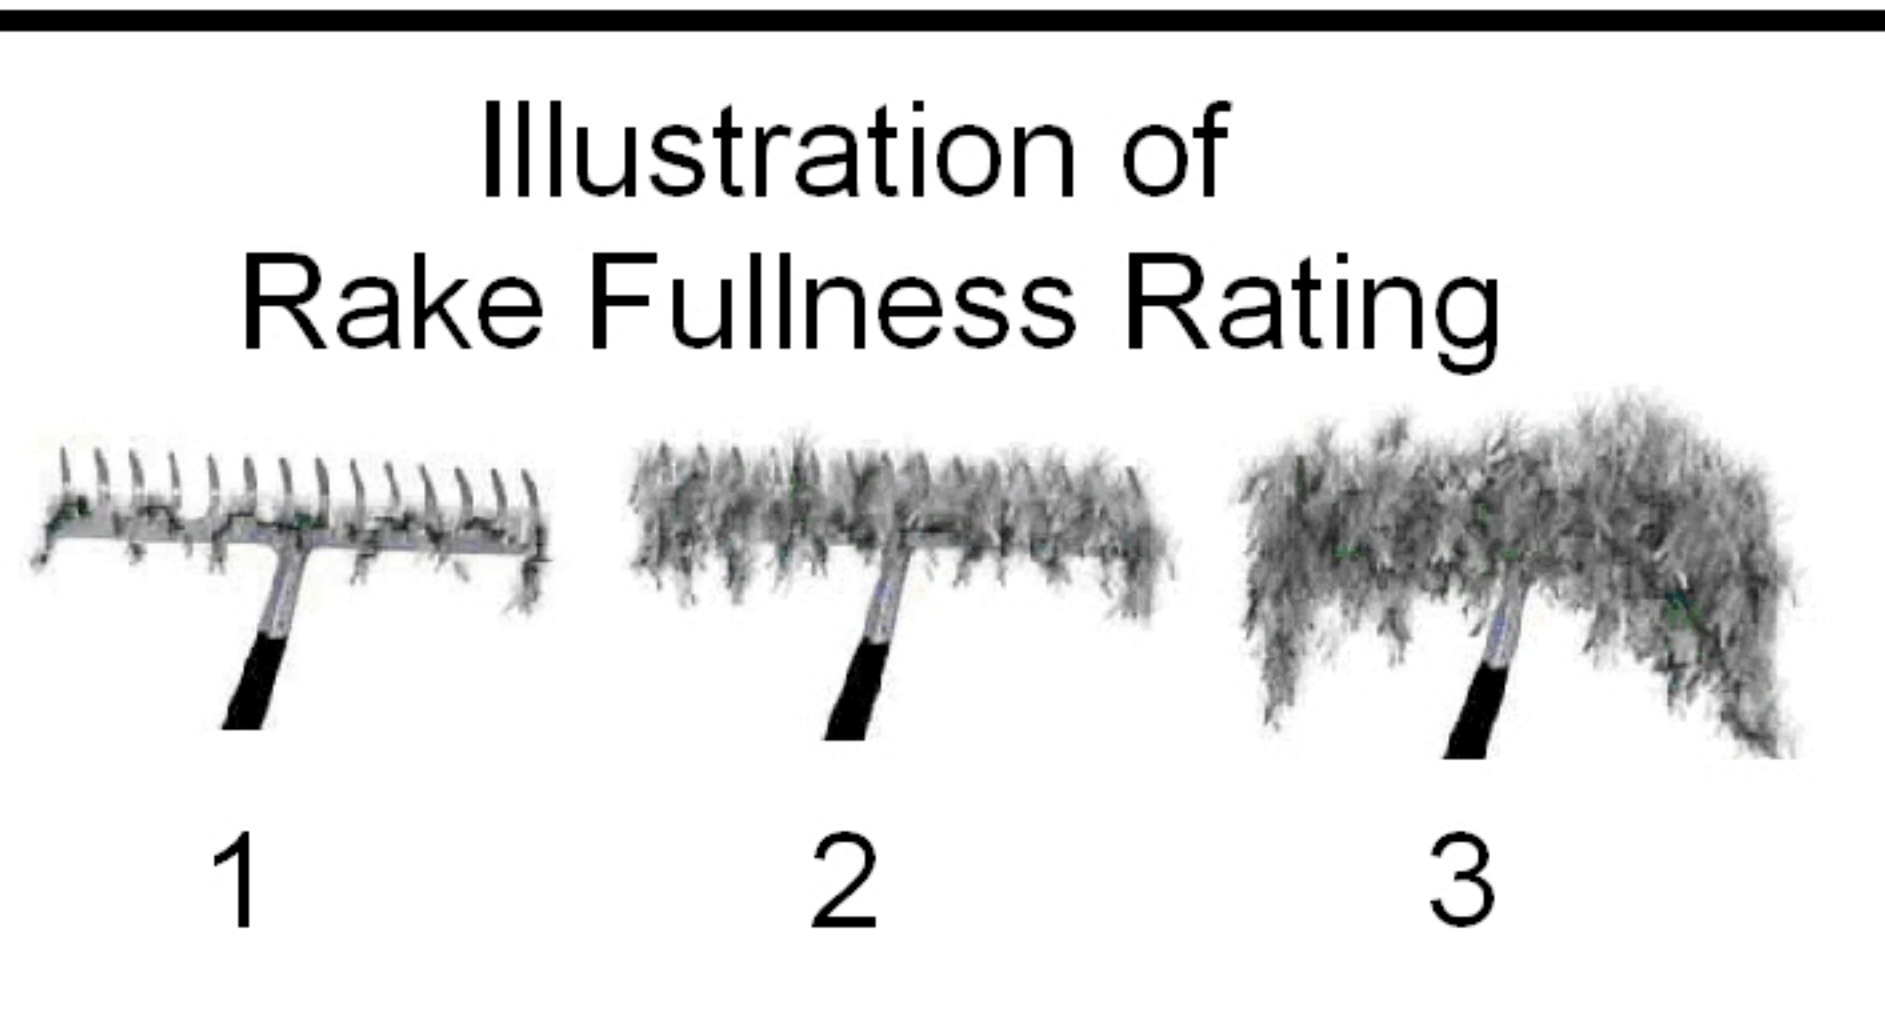

### Curly Leaf Pondweed Rake Fullness Rating

- Visual
- 1
- 2
- 3

× Not Sampled  
■ NO CLP