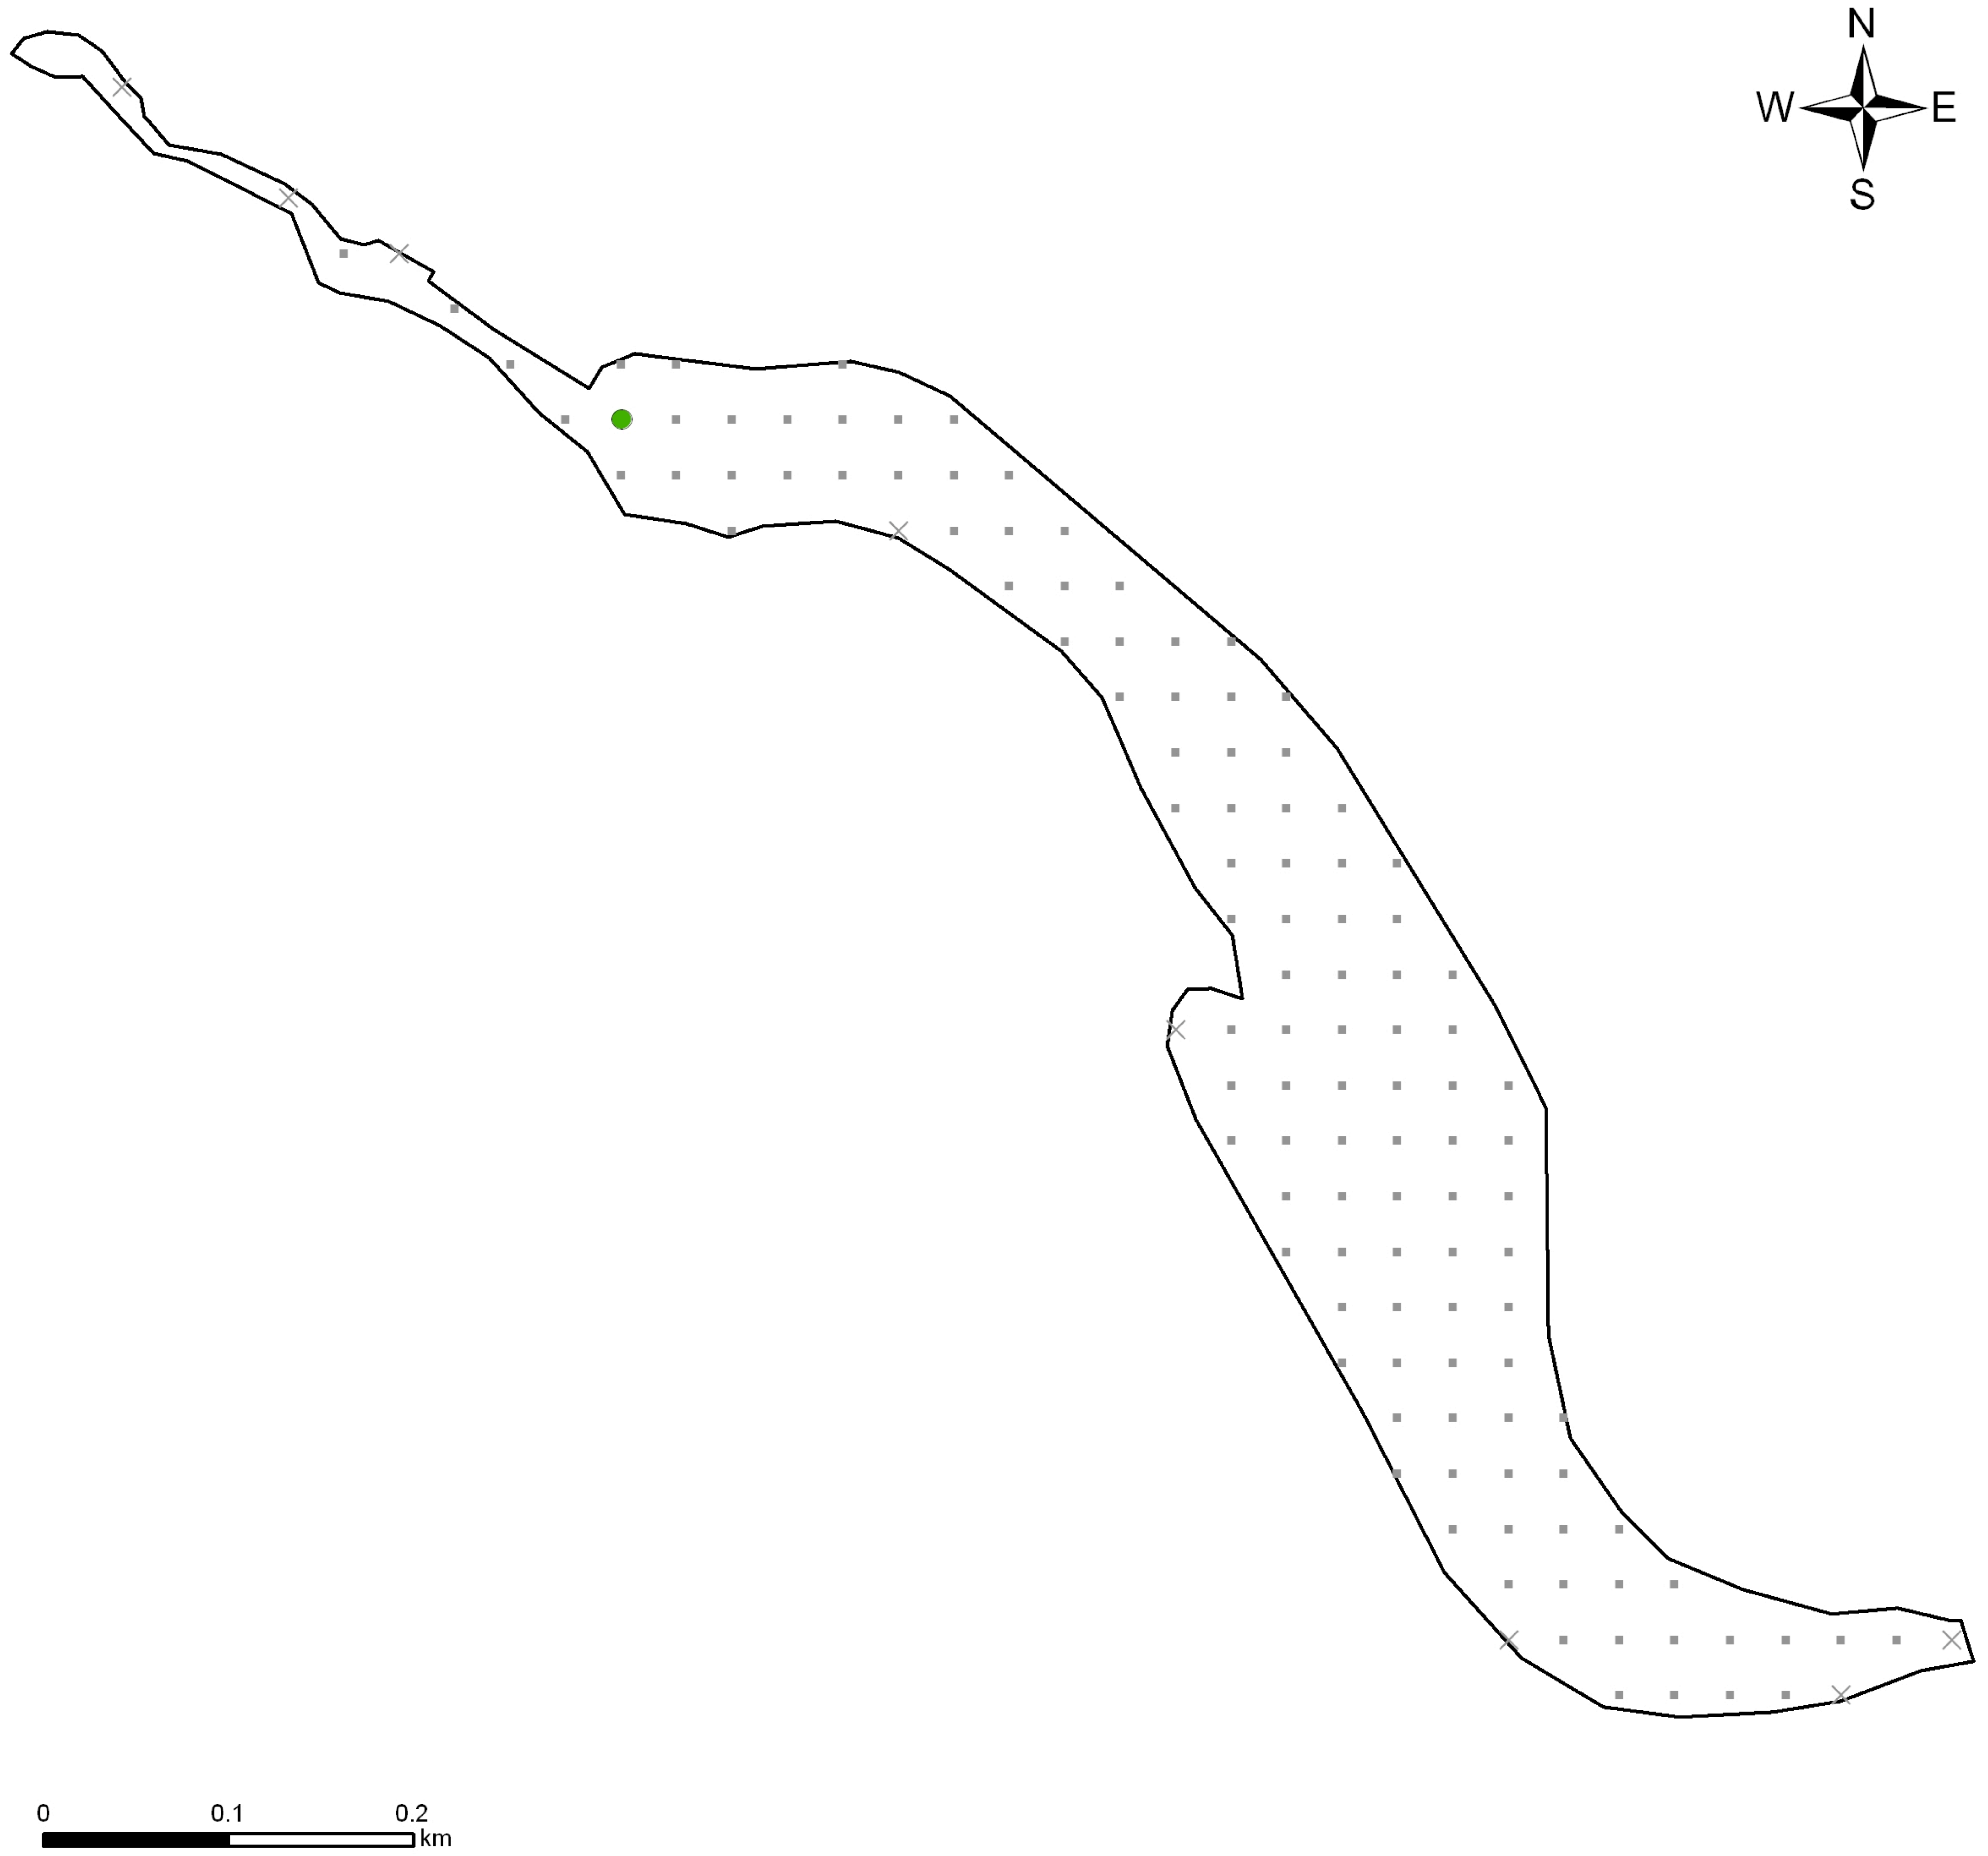

# Second Lake - Trempealeau County

### Curly Leaf Pondweed Rake Fullness Rating

- Visual
- 1
- 2
- 3

× Not Sampled  
■ NO CLP