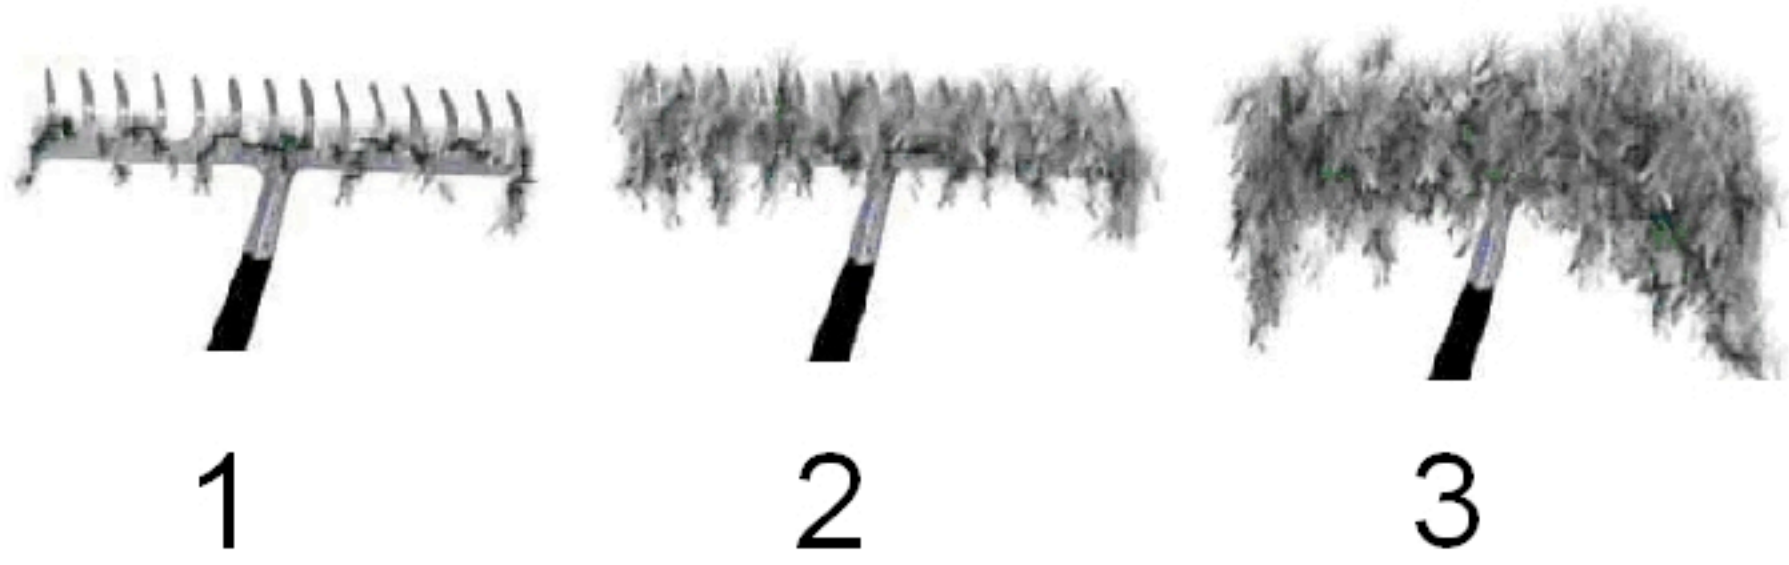

Storrs Lake - Rock County

August 26, 2010

Illustration of Rake Fullness Rating

Curly Leaf Pondweed Rake Fullness Rating

- Visual
- 1
- 2
- 3

- x Not Sampled
- NO CLP

<http://dnr.wi.gov>