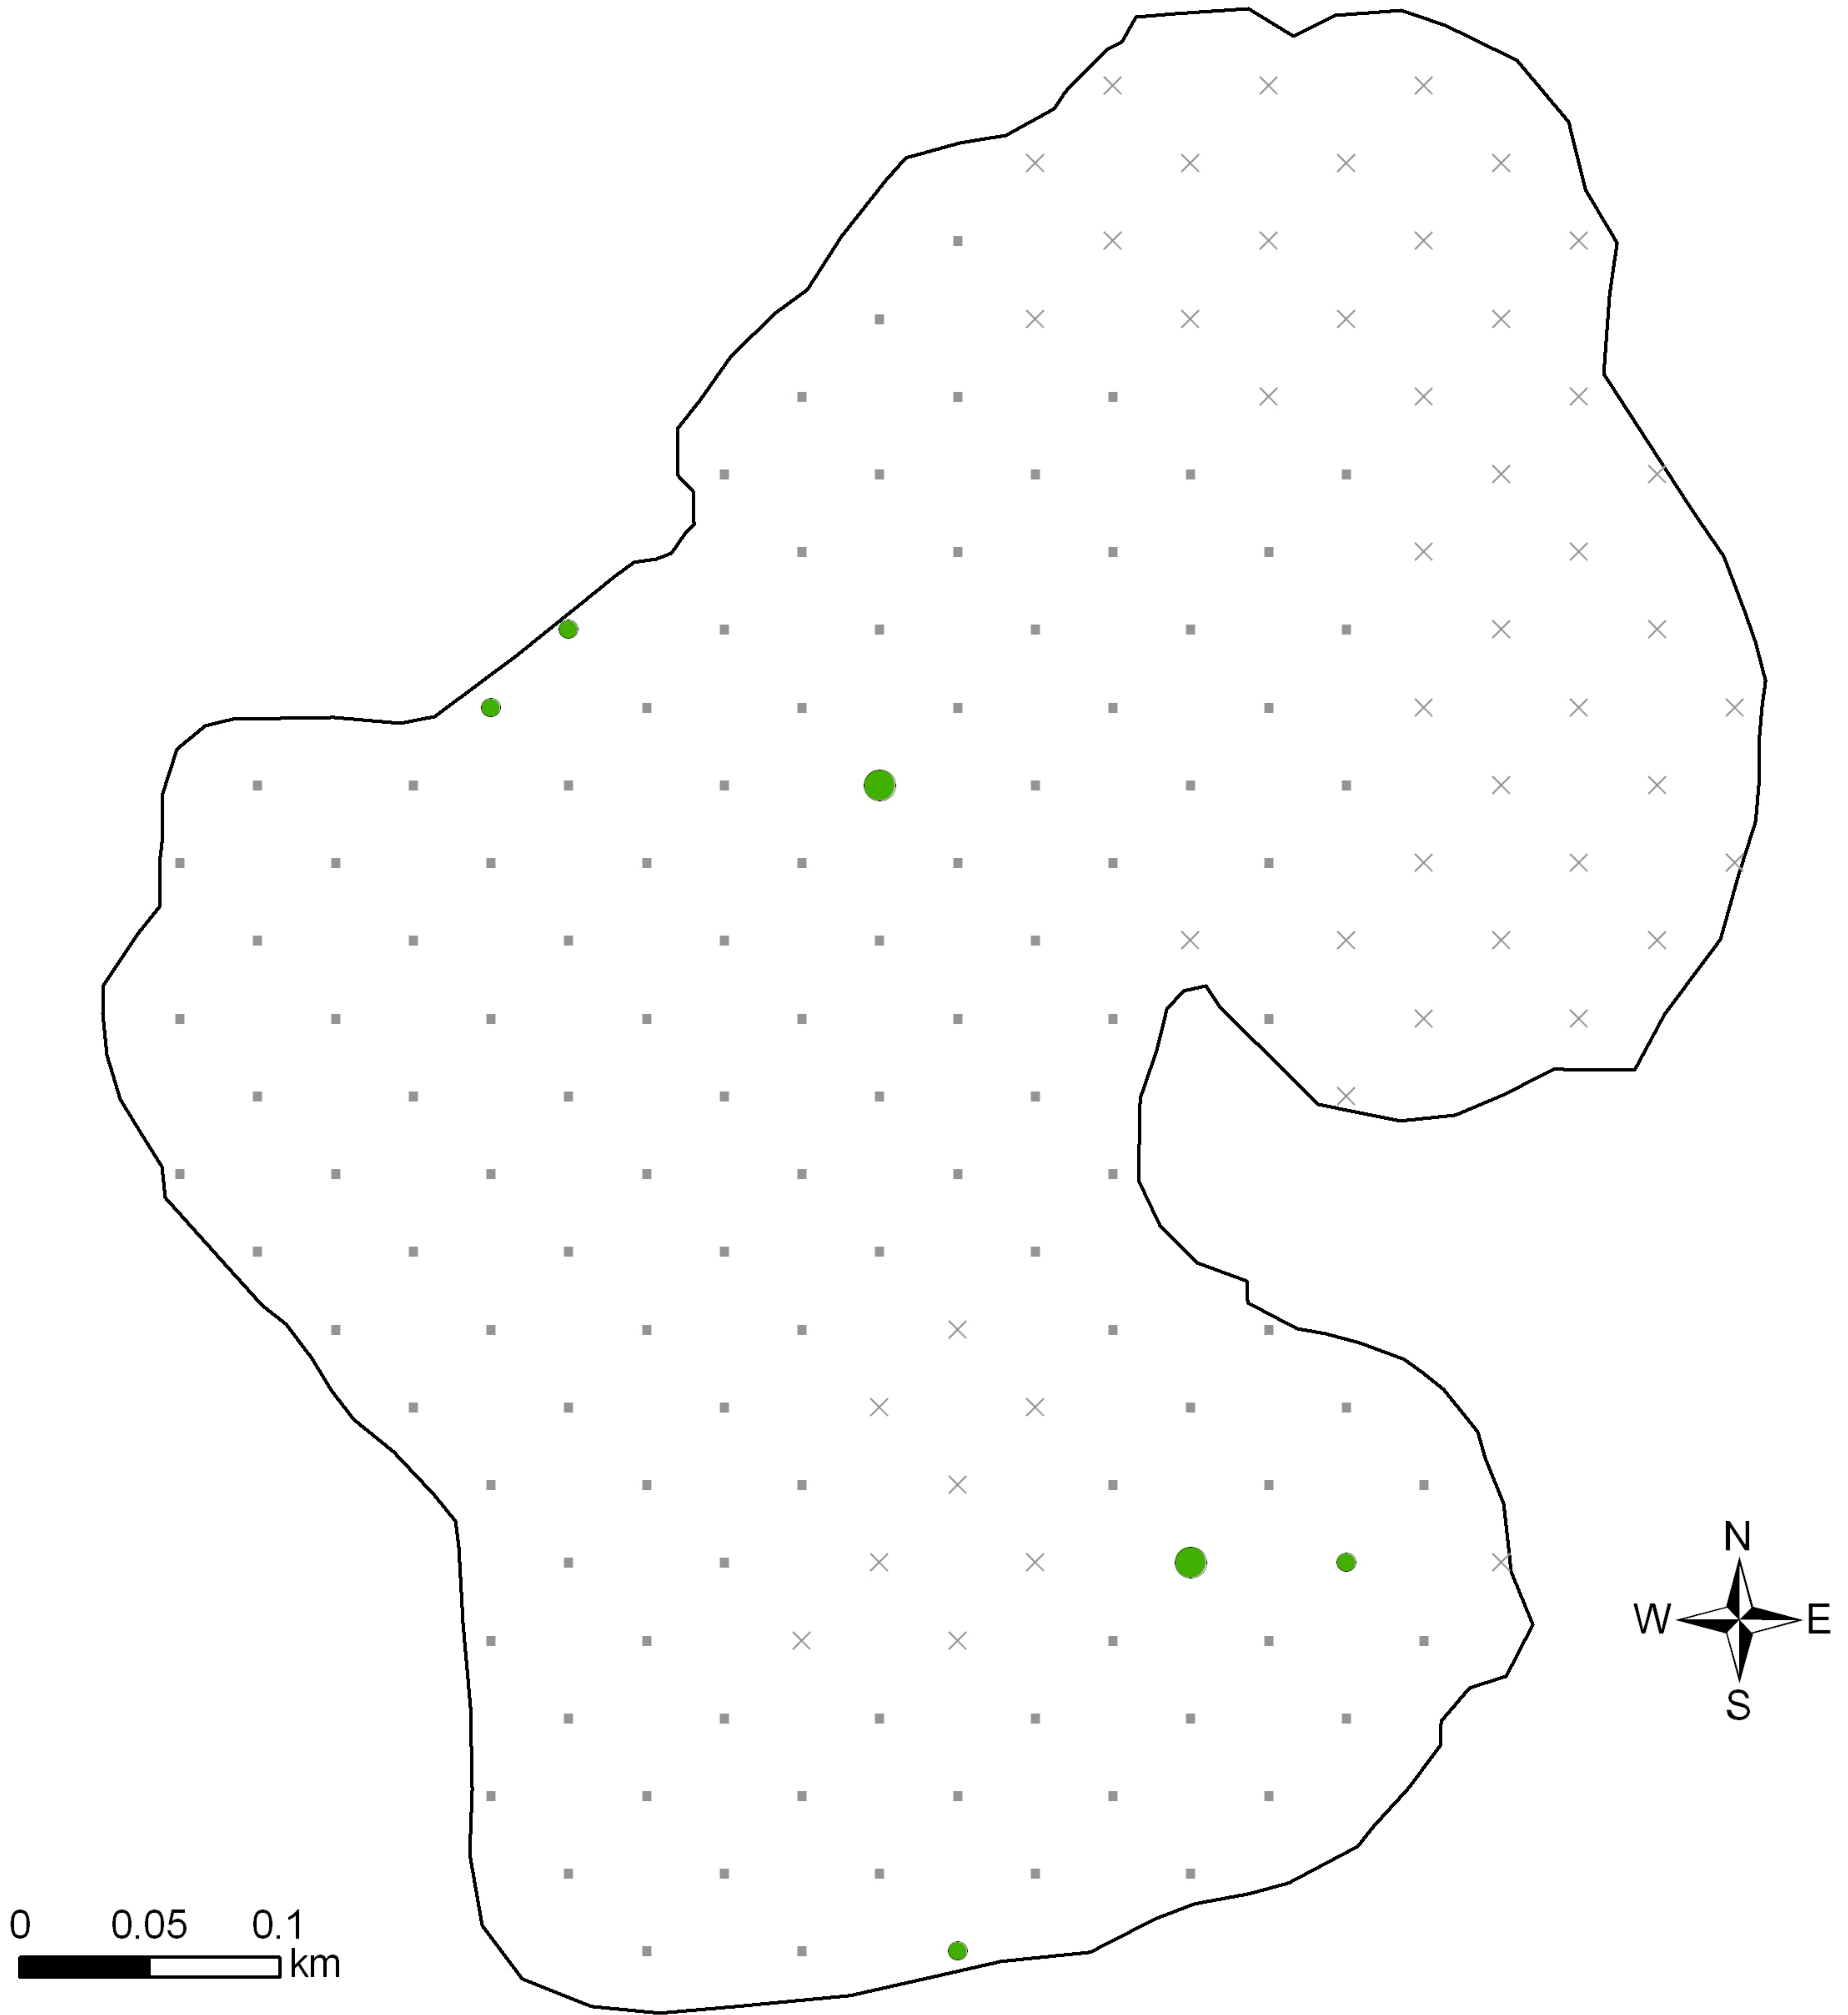

Storrs Lake - Rock County

August 26, 2010

Illustration of Rake Fullness Rating

Curly Leaf Pondweed Rake Fullness Rating

- Visual
- 1
- 2
- 3

- x Not Sampled
- NO CLP

<http://dnr.wi.gov>