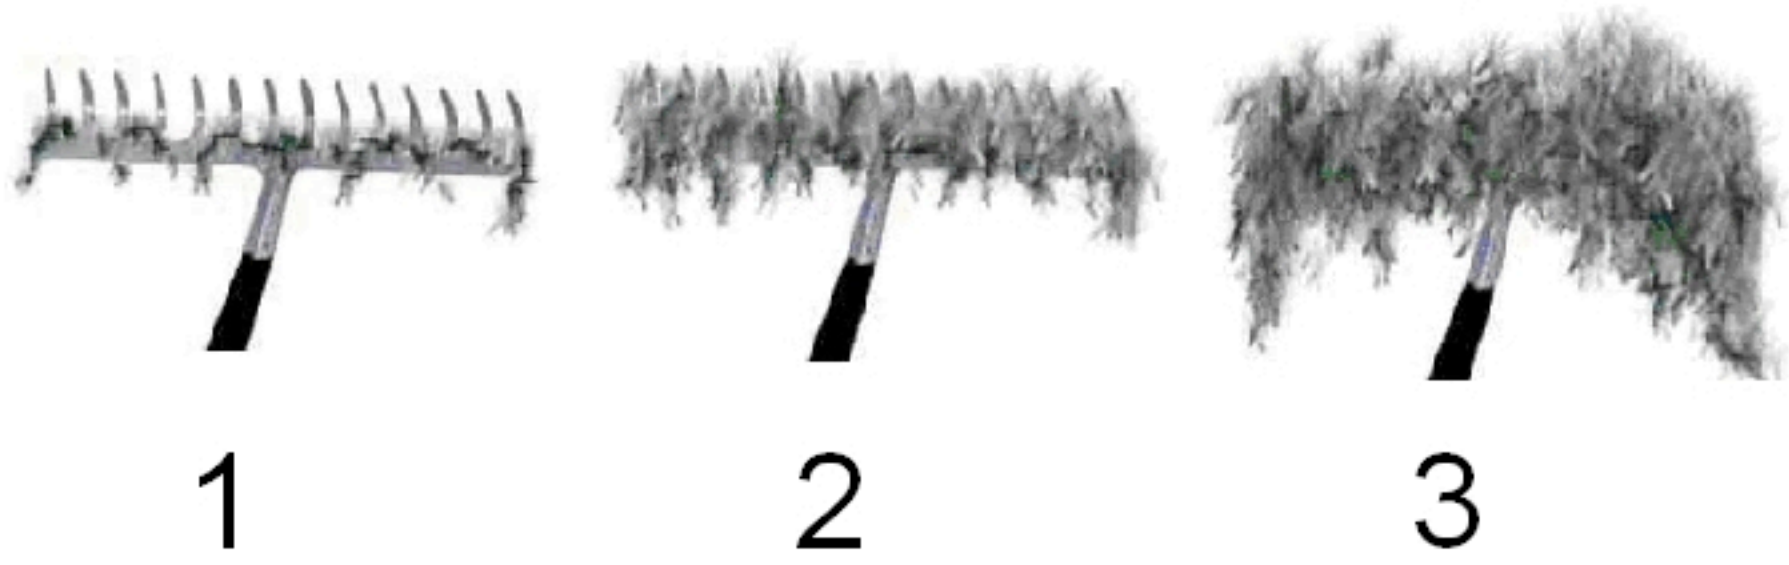

## August 19, 2011

Illustration of Rake Fullness Rating

Curly Leaf Pondweed Rake Fullness Rating

- Visual
- 1
- 2
- 3

- × Not Sampled
- NO CLP

<http://dnr.wi.gov>