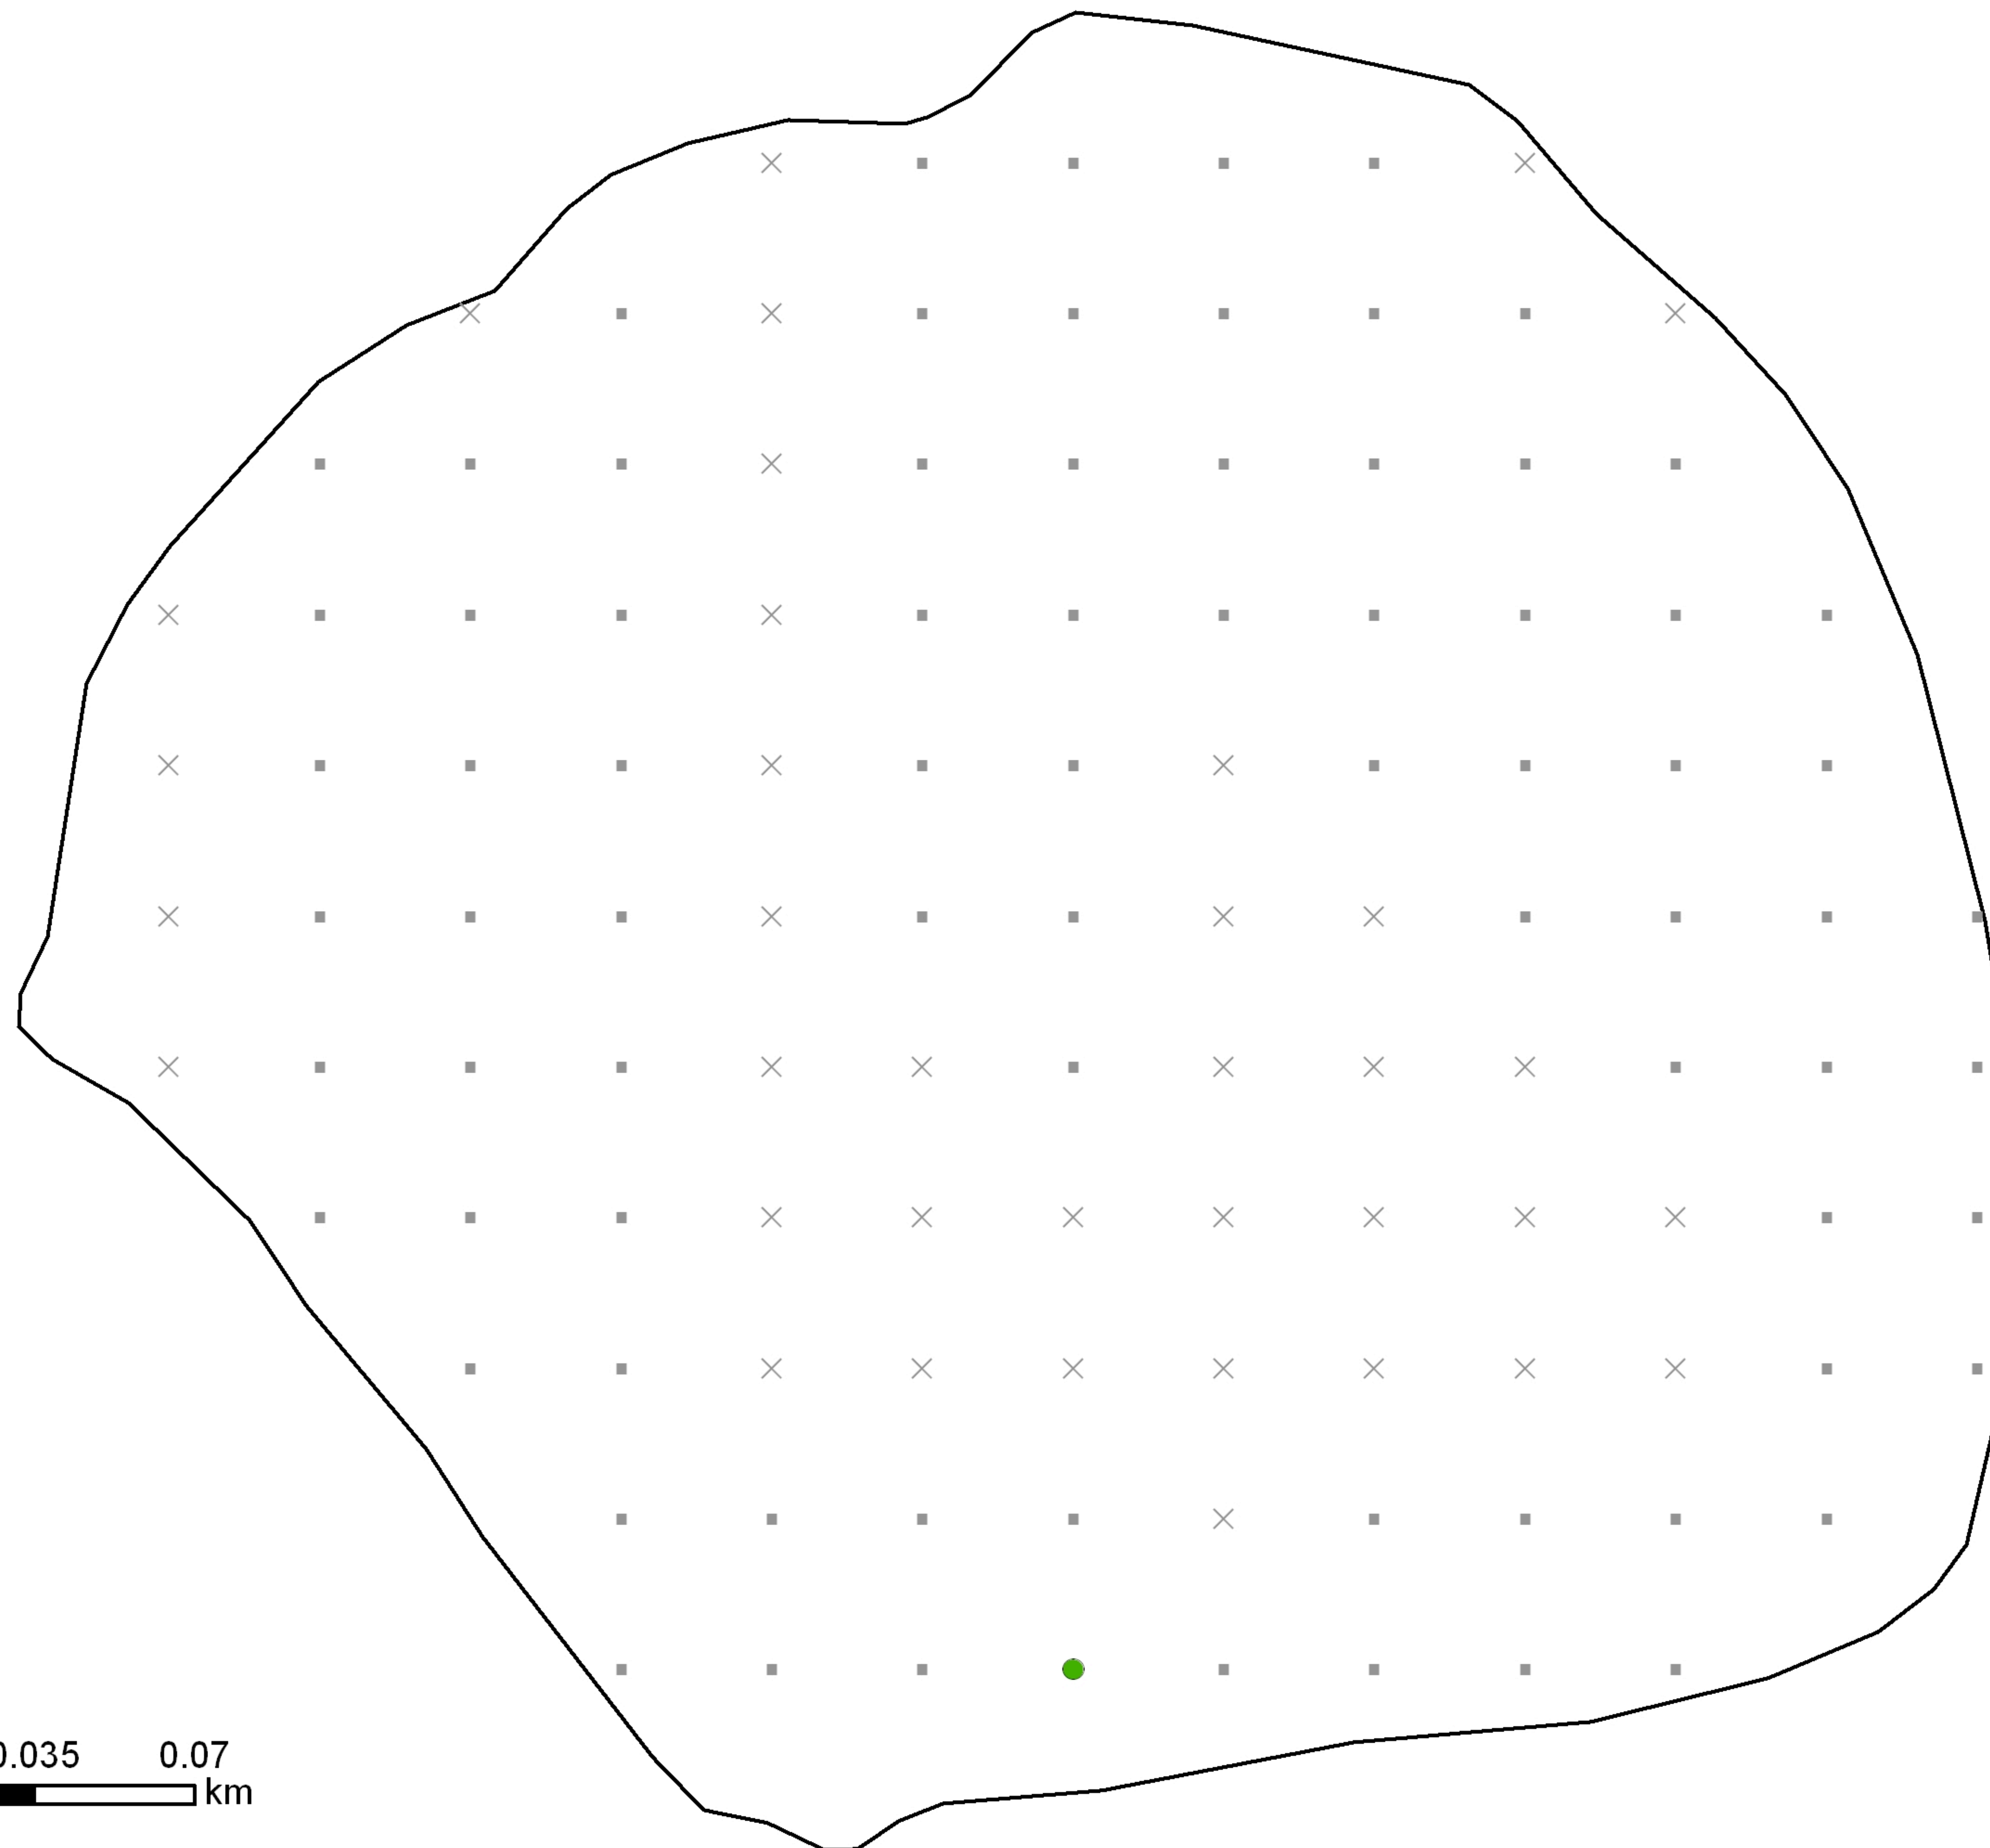

Thomas Lake - Portage County

July 27, 2010

Curly Leaf Pondweed
Rake Fullness Rating

-  Visual
-  1
-  2
-  3
-  Not Sampled
-  NO CLP

Illustration of Rake Fullness Rating

-  1
-  2
-  3

<http://dnr.wi.gov>