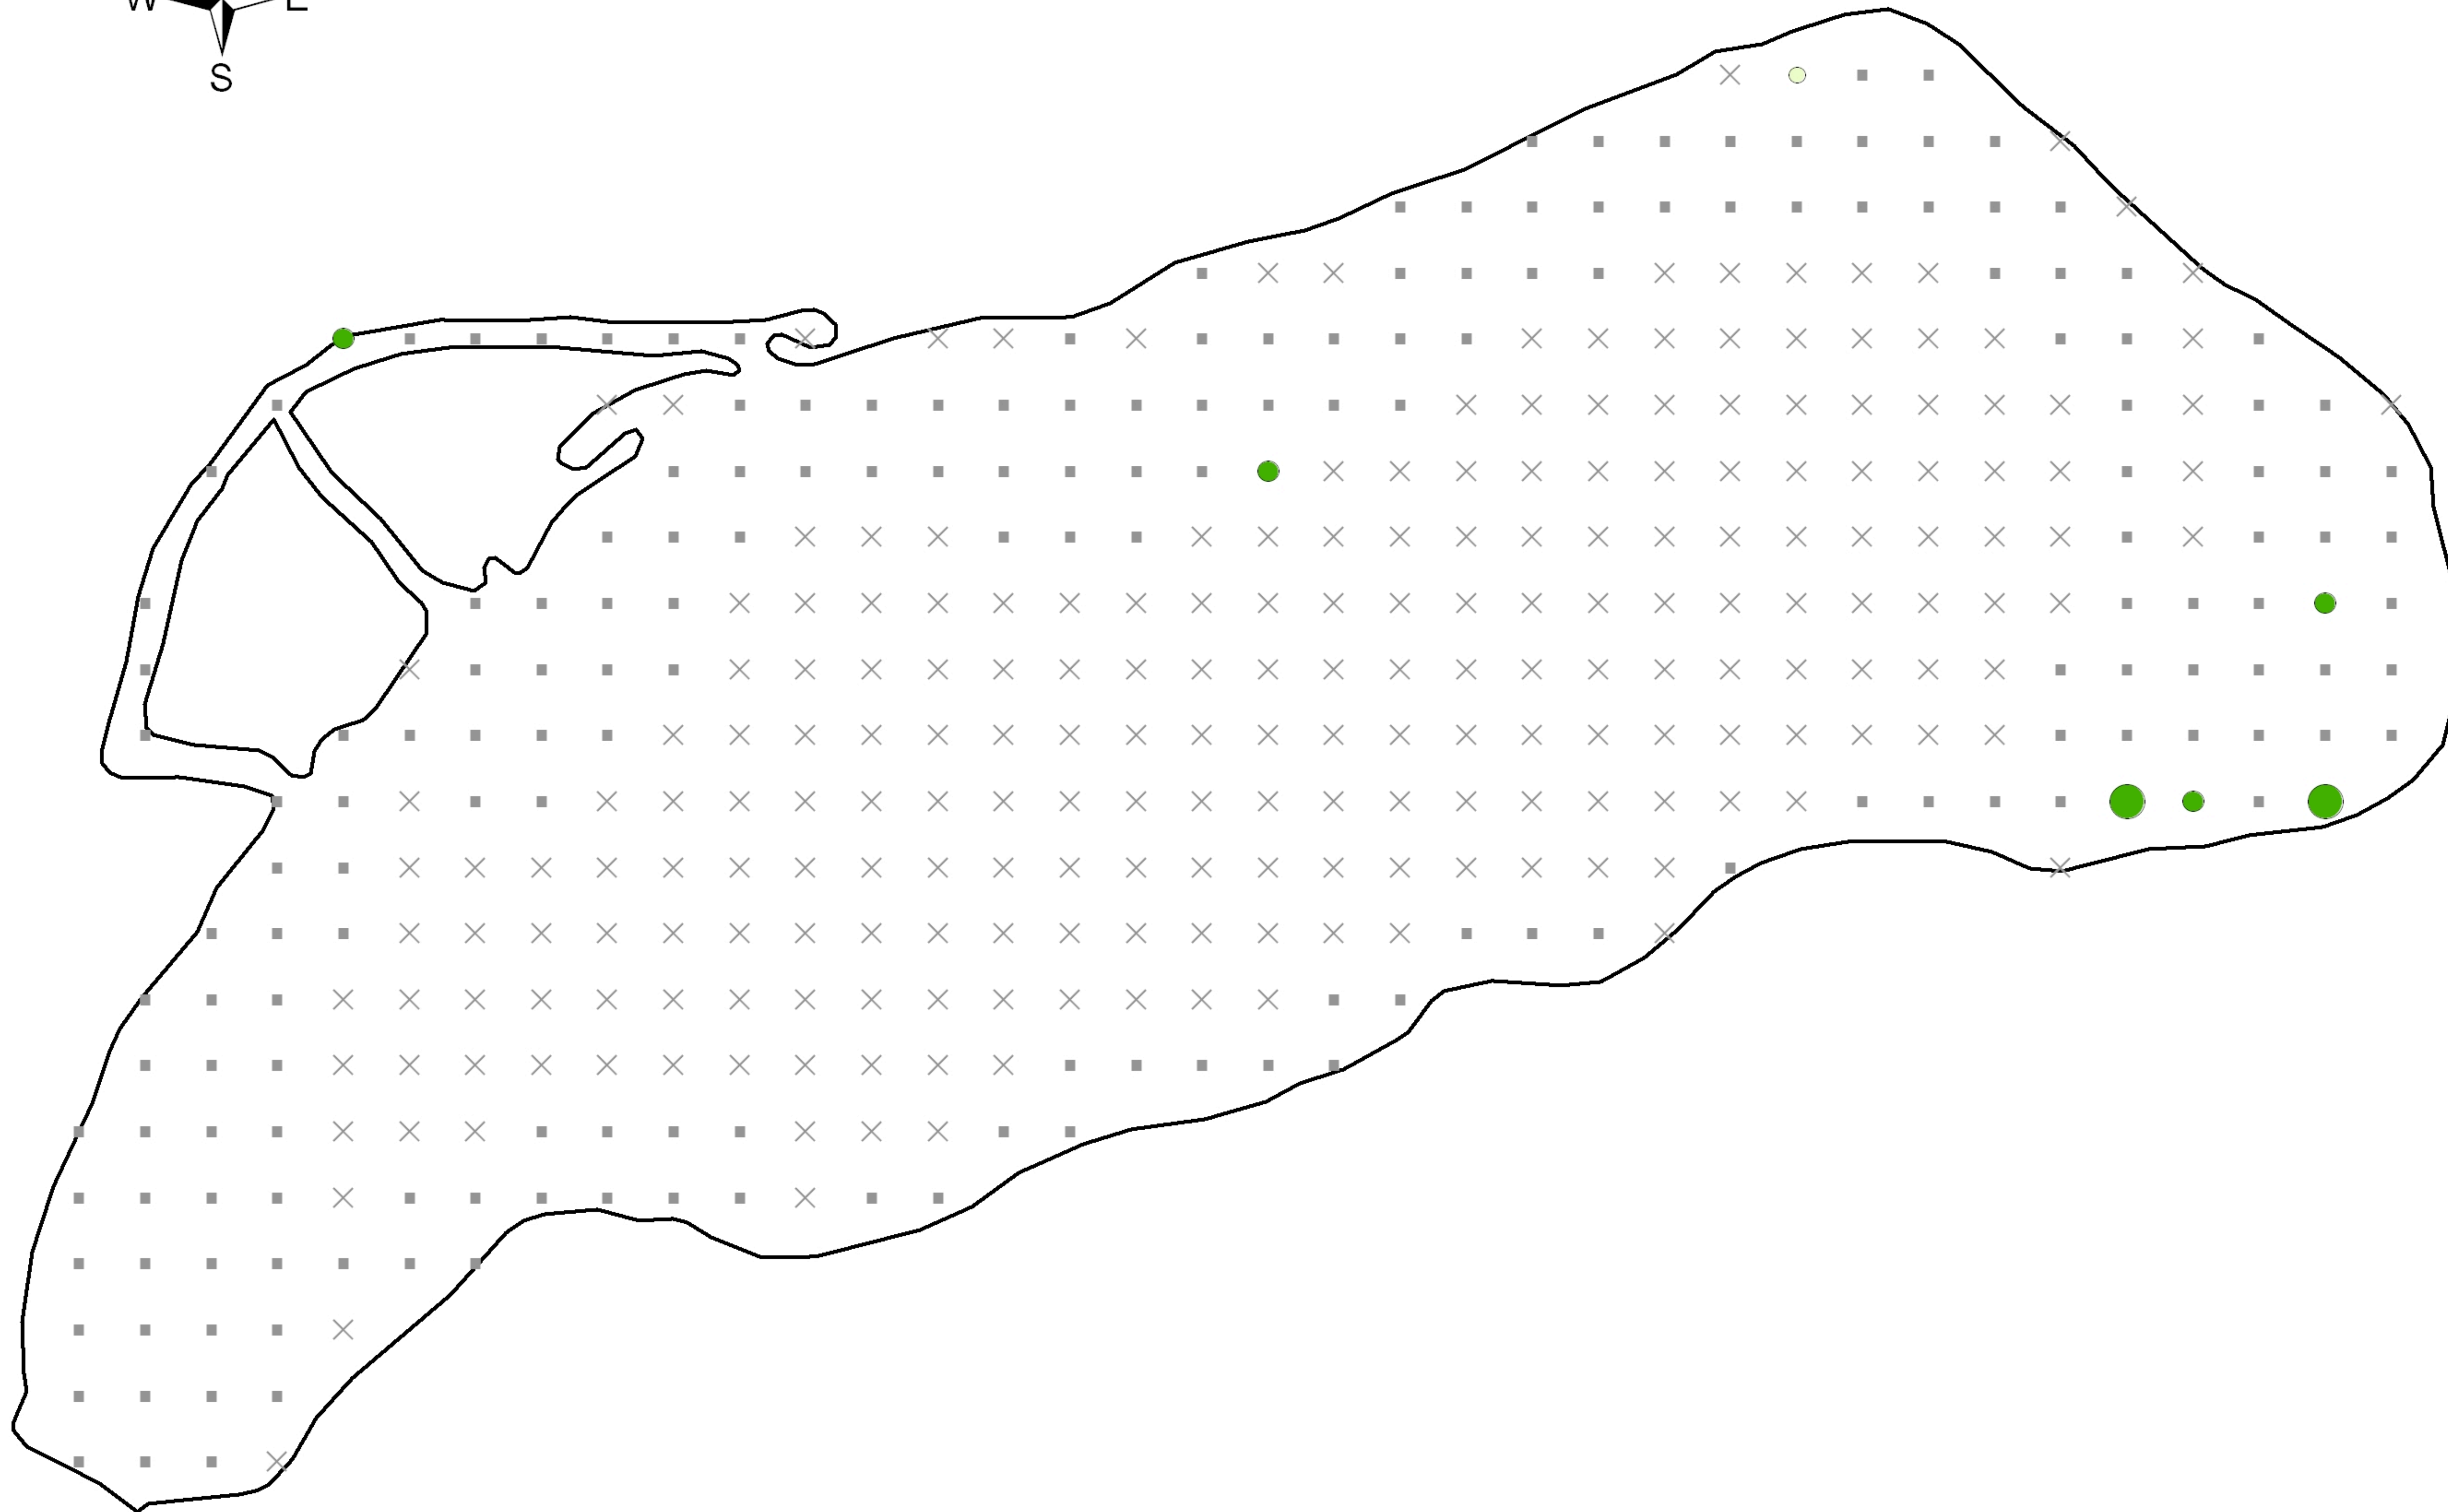

Turtle Lake - Walworth County

June 7, 2010

Curly Leaf Pondweed Rake Fullness Rating

- Visual
- 1
- 2
- 3
- × Not Sampled
- NO CLP

Illustration of Rake Fullness Rating

- 1
- 2
- 3

<http://dnr.wi.gov>