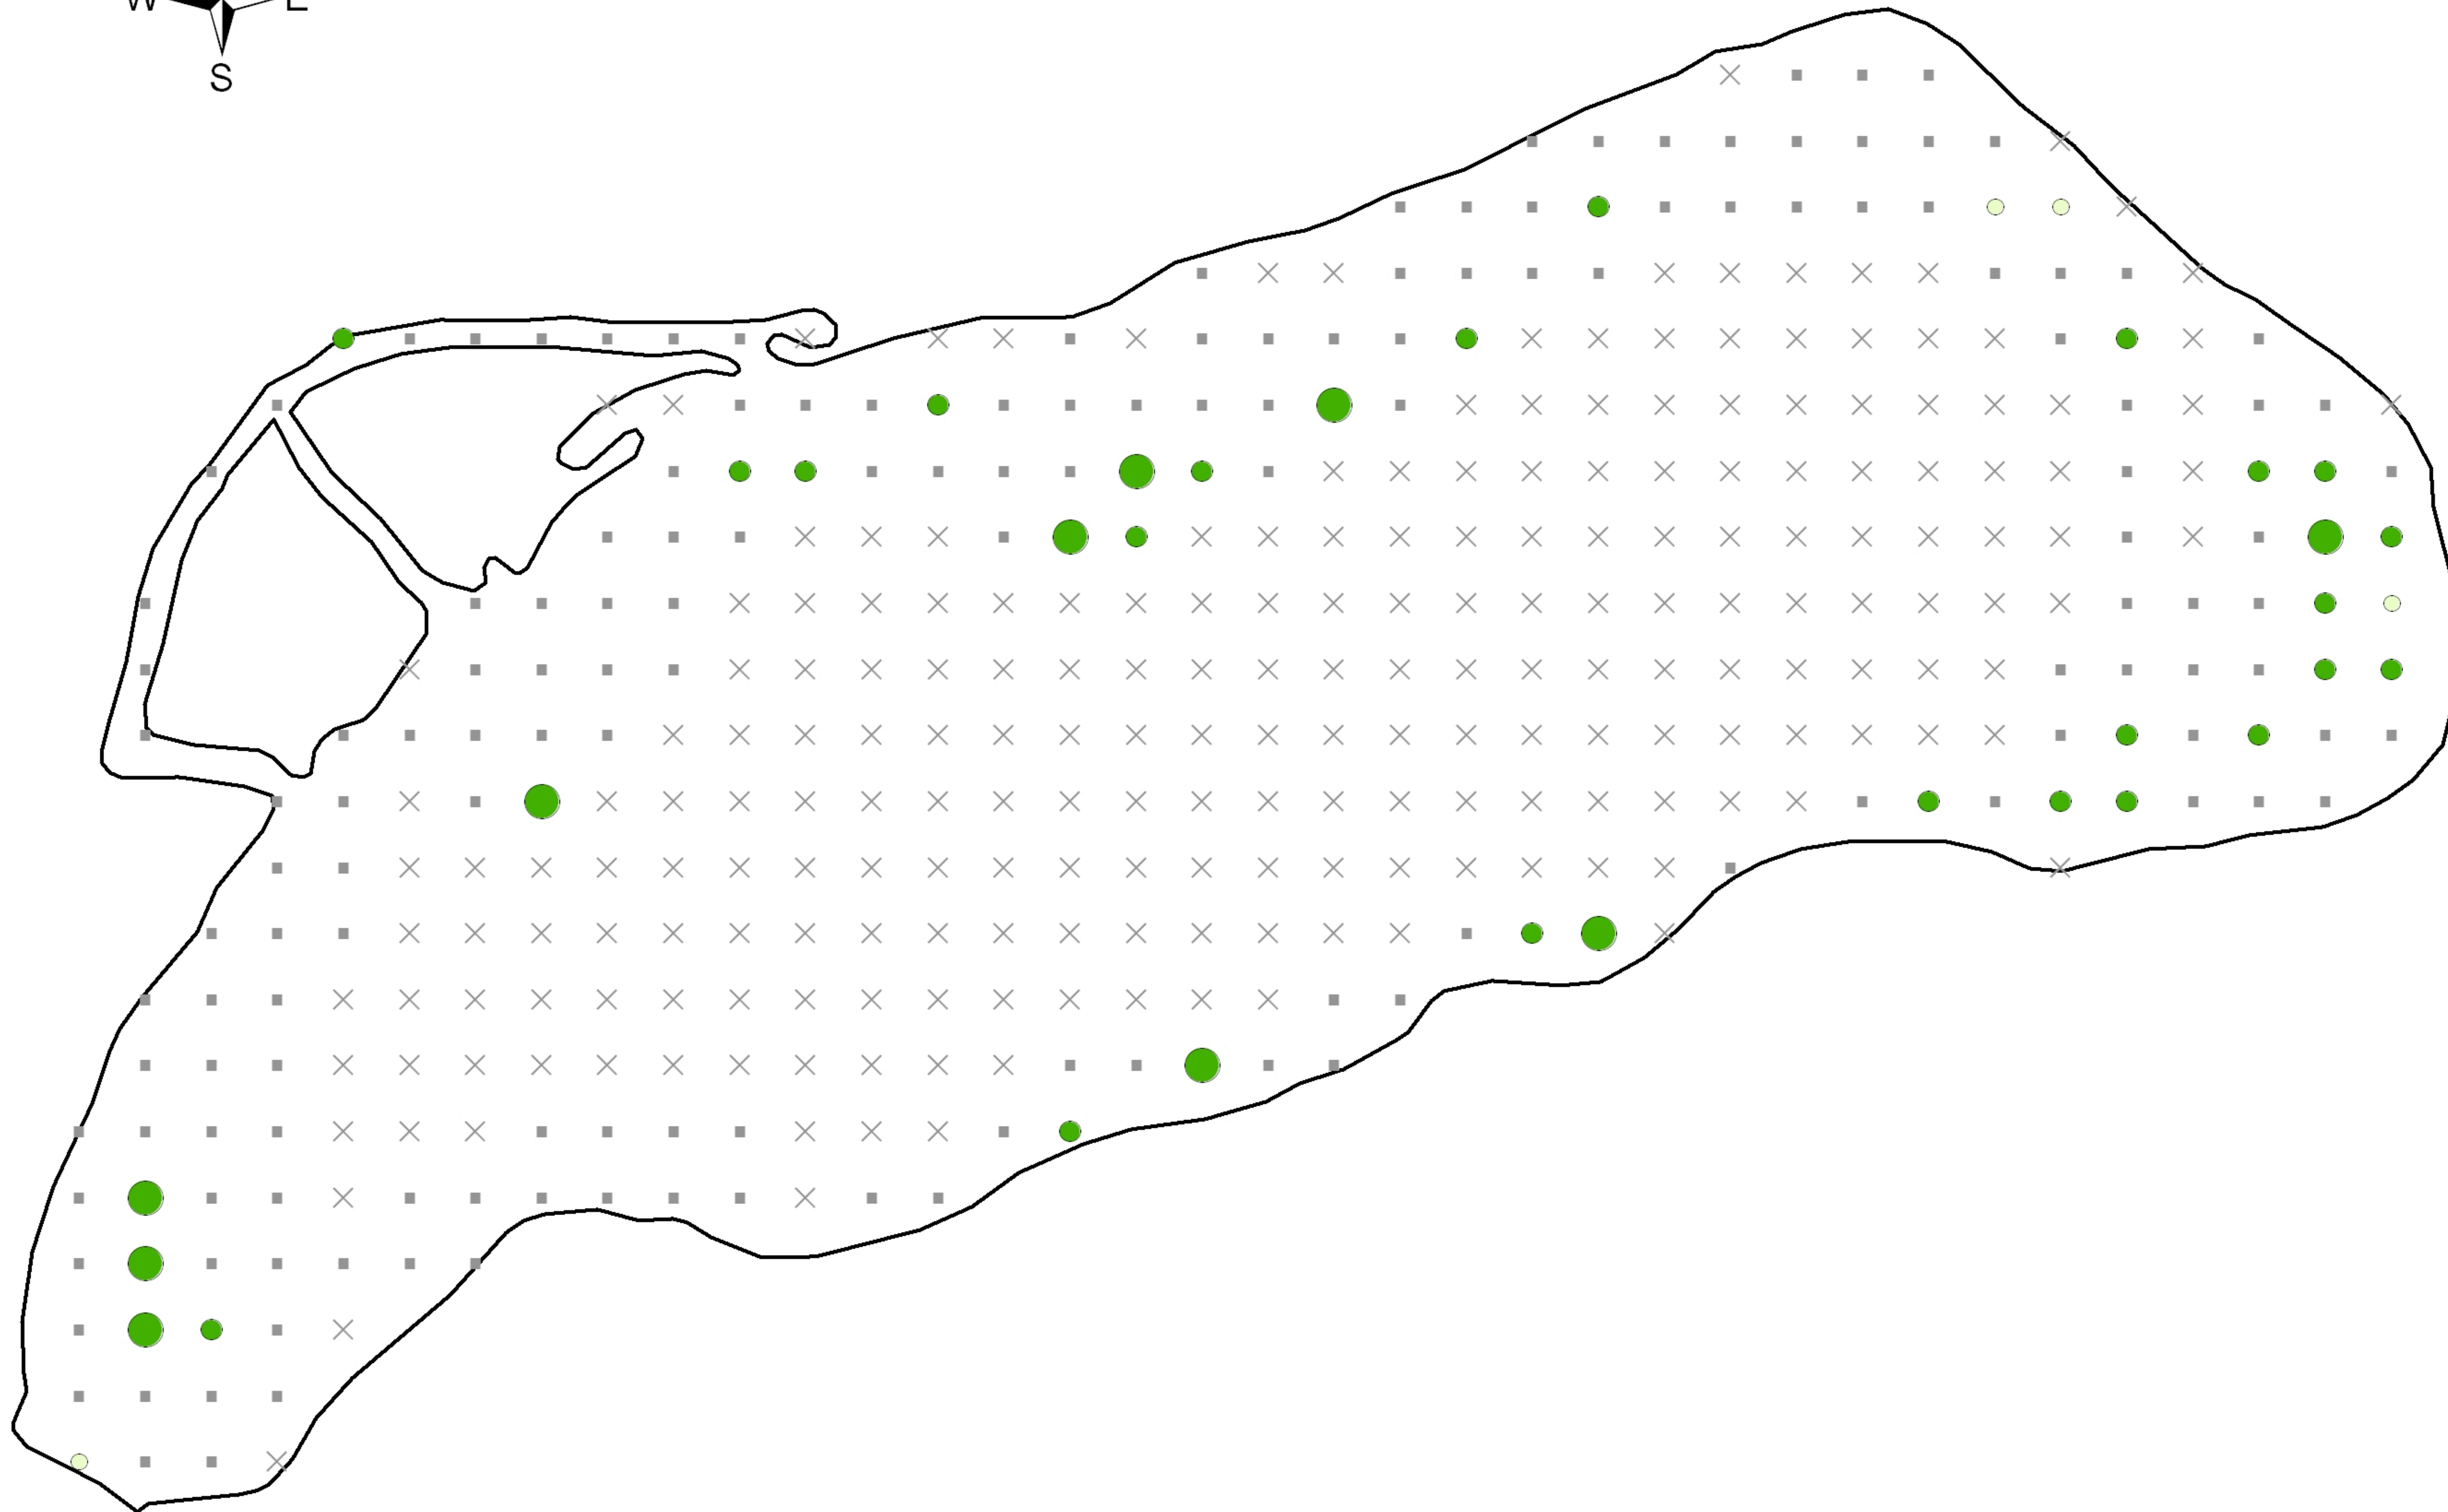

Turtle Lake - Walworth County

June 7, 2010

Eurasian Water Milfoil

Rake Fullness Rating

-  Visual
-  1
-  2
-  3
-  Not Sampled
-  NO EWM

Illustration of Rake Fullness Rating

<http://dnr.wi.gov>