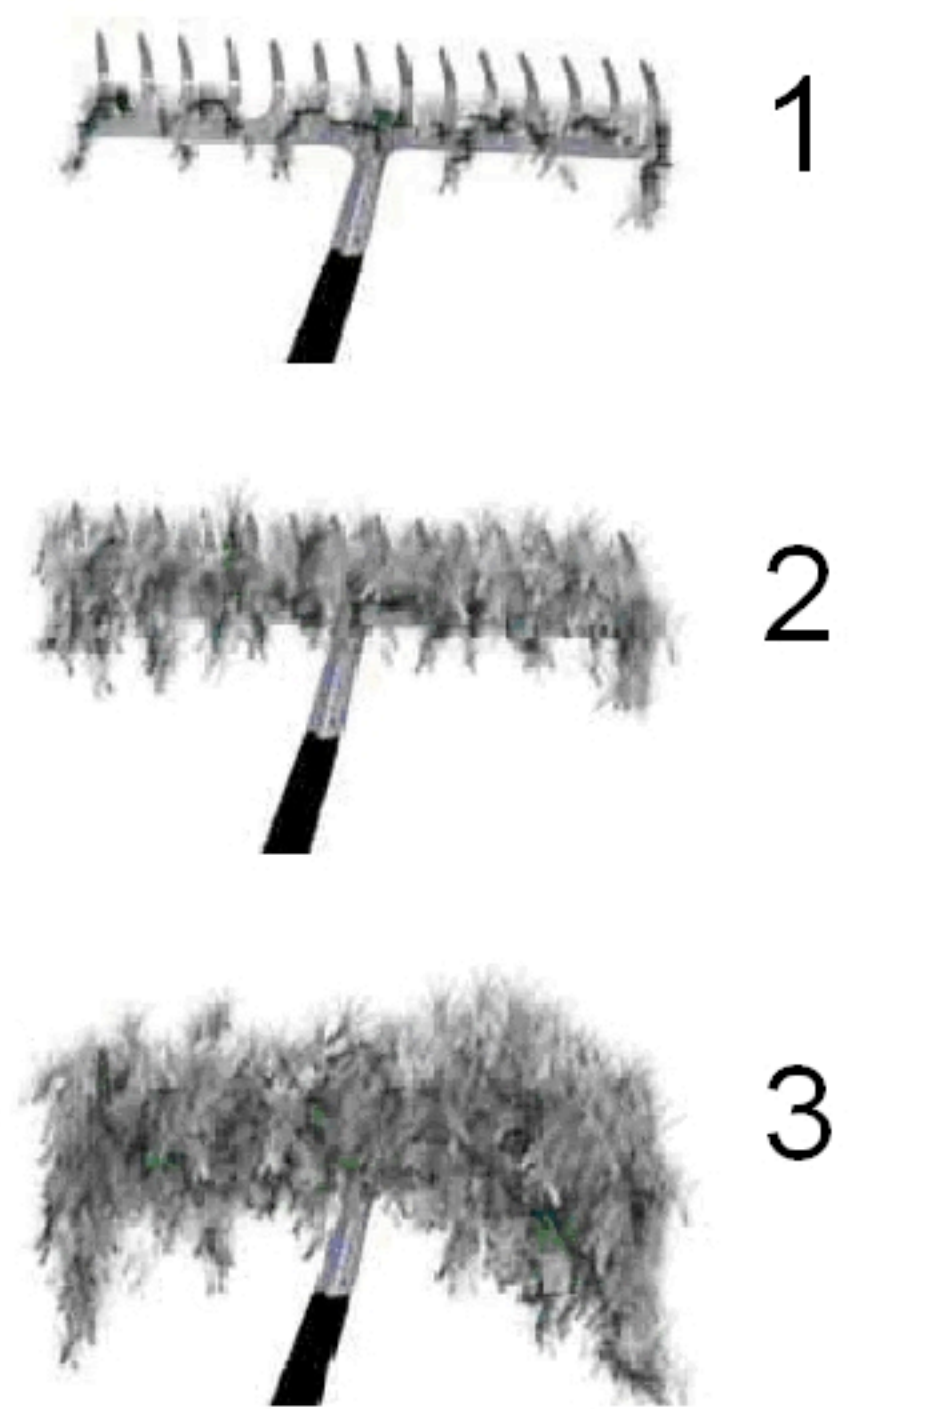

Turtle Lake - Walworth County

June 7, 2010

Eurasian Water Milfoil

Rake Fullness Rating

-  Visual
-  1
-  2
-  3
-  Not Sampled
-  NO EWM

Illustration of Rake Fullness Rating

<http://dnr.wi.gov>