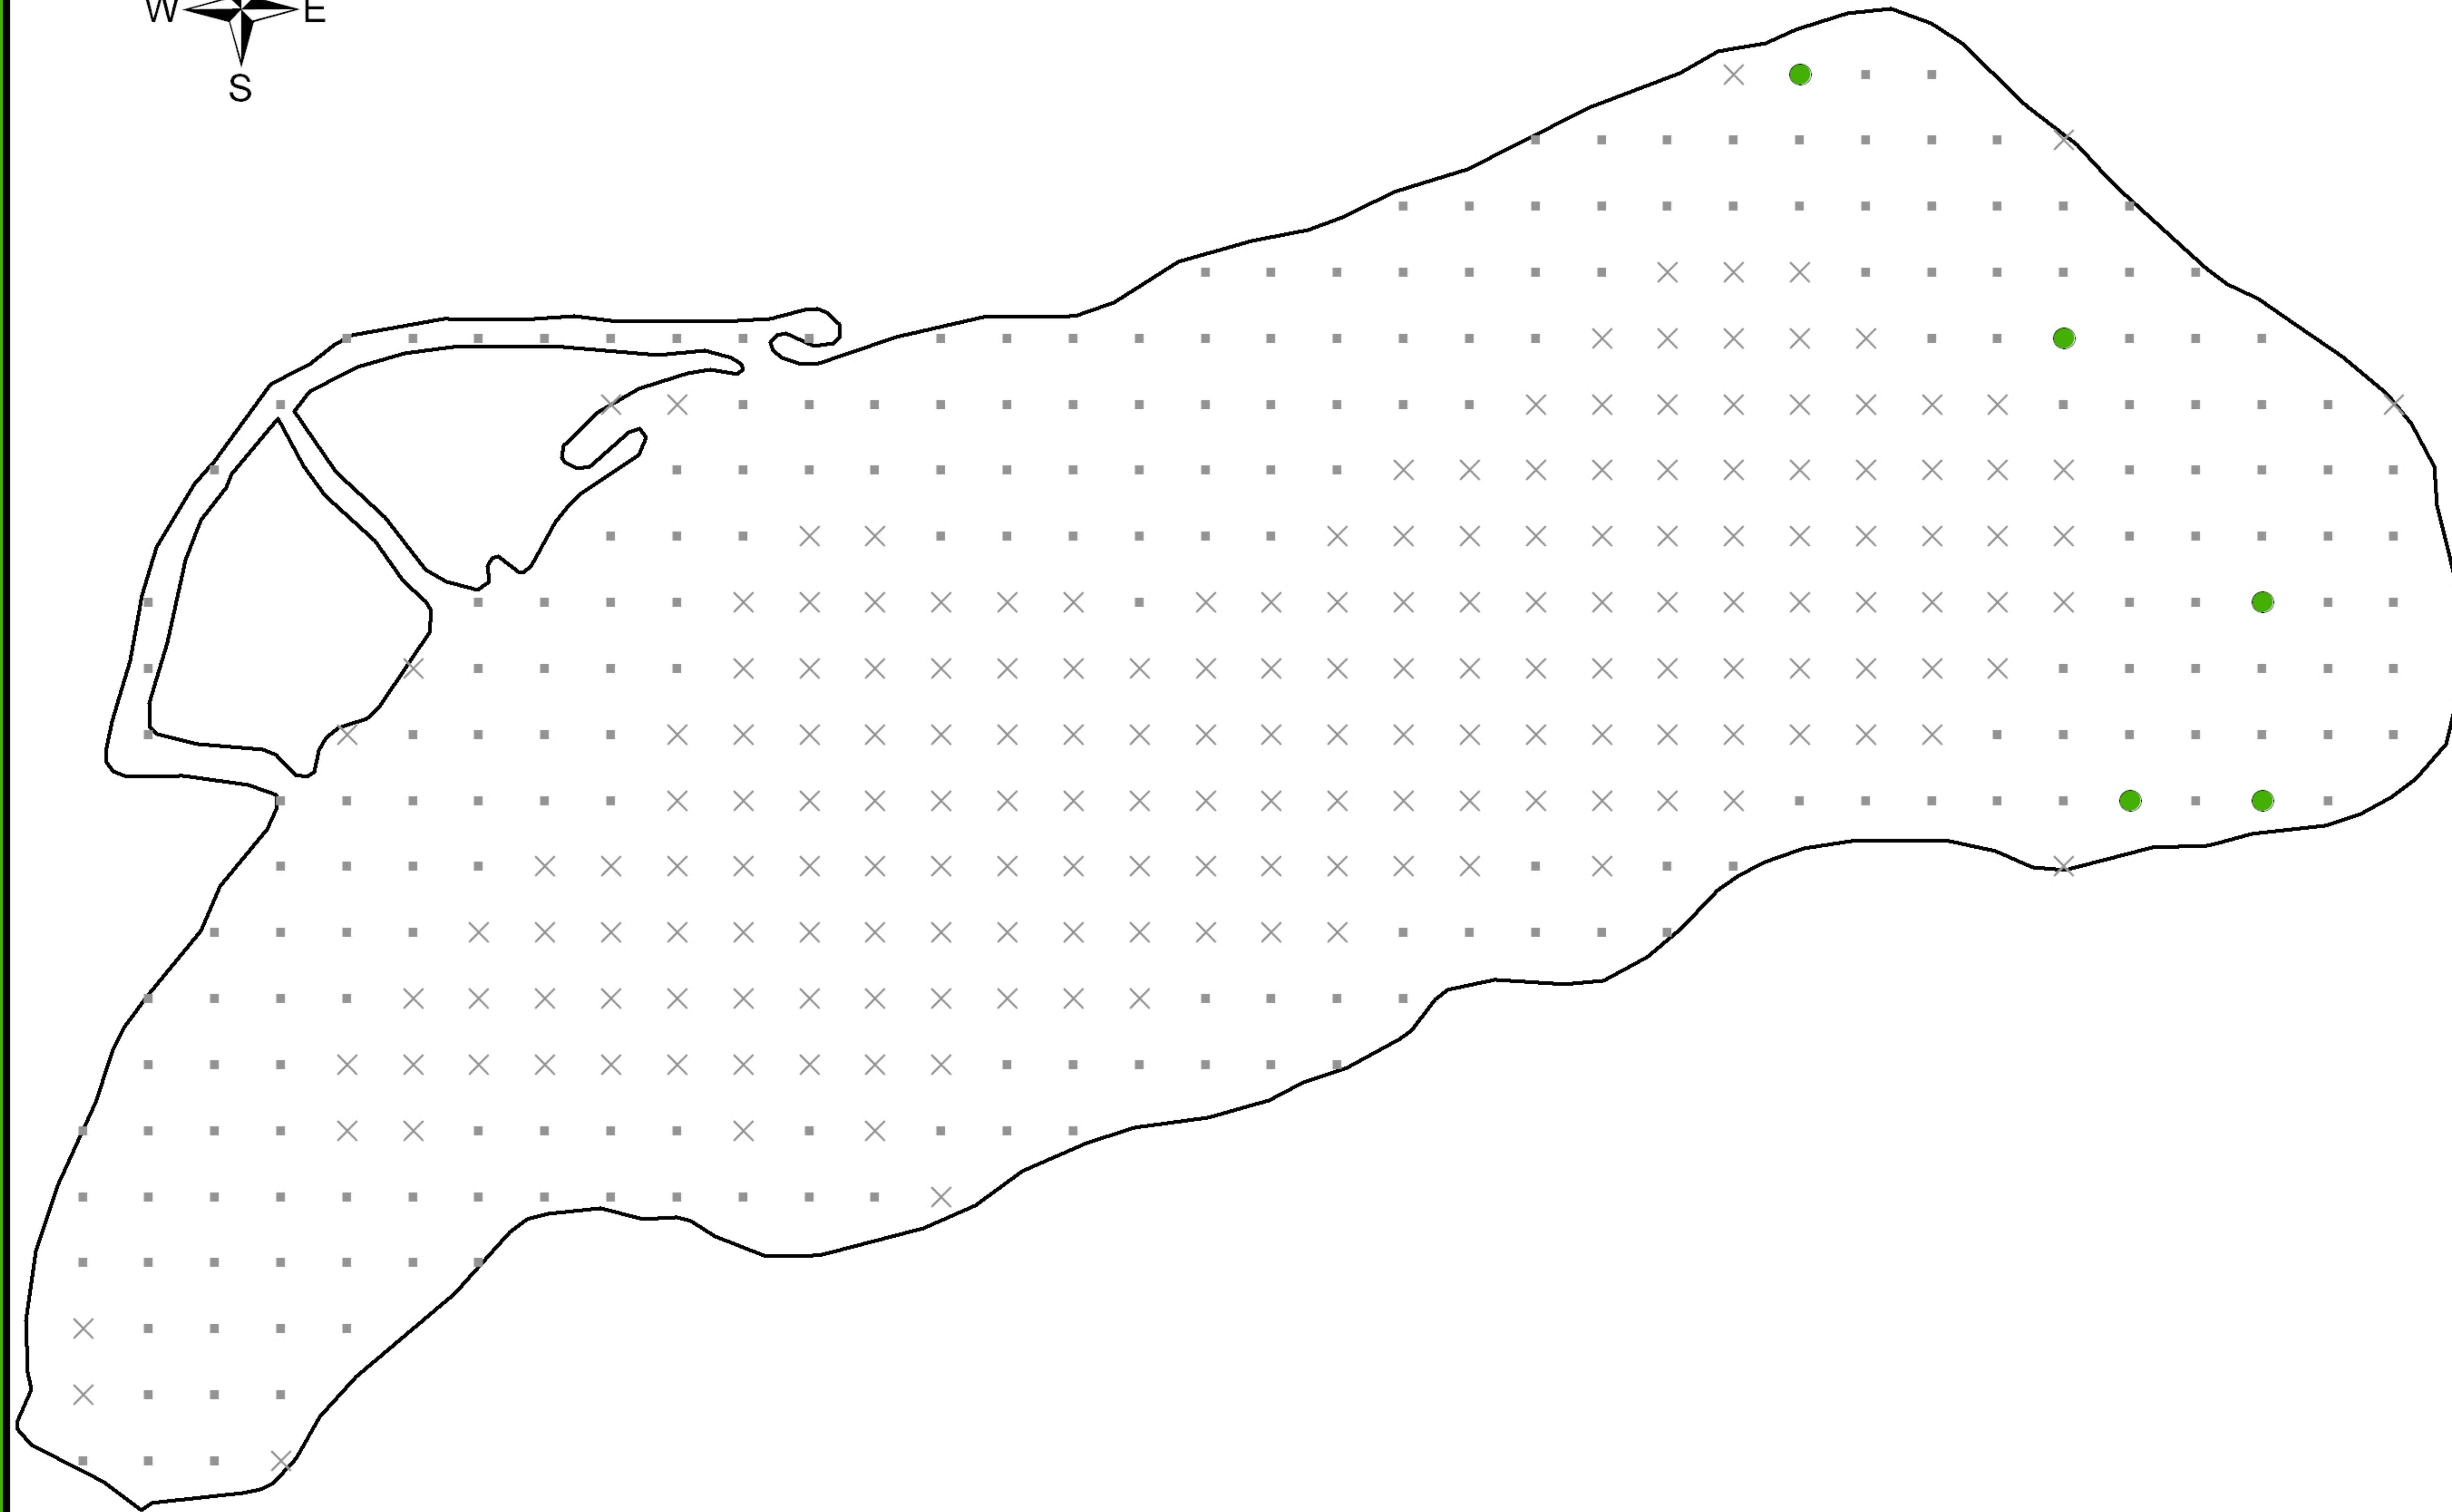

Turtle Lake - Walworth County

June 16, 2011

Curly Leaf Pondweed Rake Fullness Rating

- Visual
- 1
- 2
- 3
- Not Sampled
- NO CLP

Illustration of Rake Fullness Rating

- 1
- 2
- 3

<http://dnr.wi.gov>