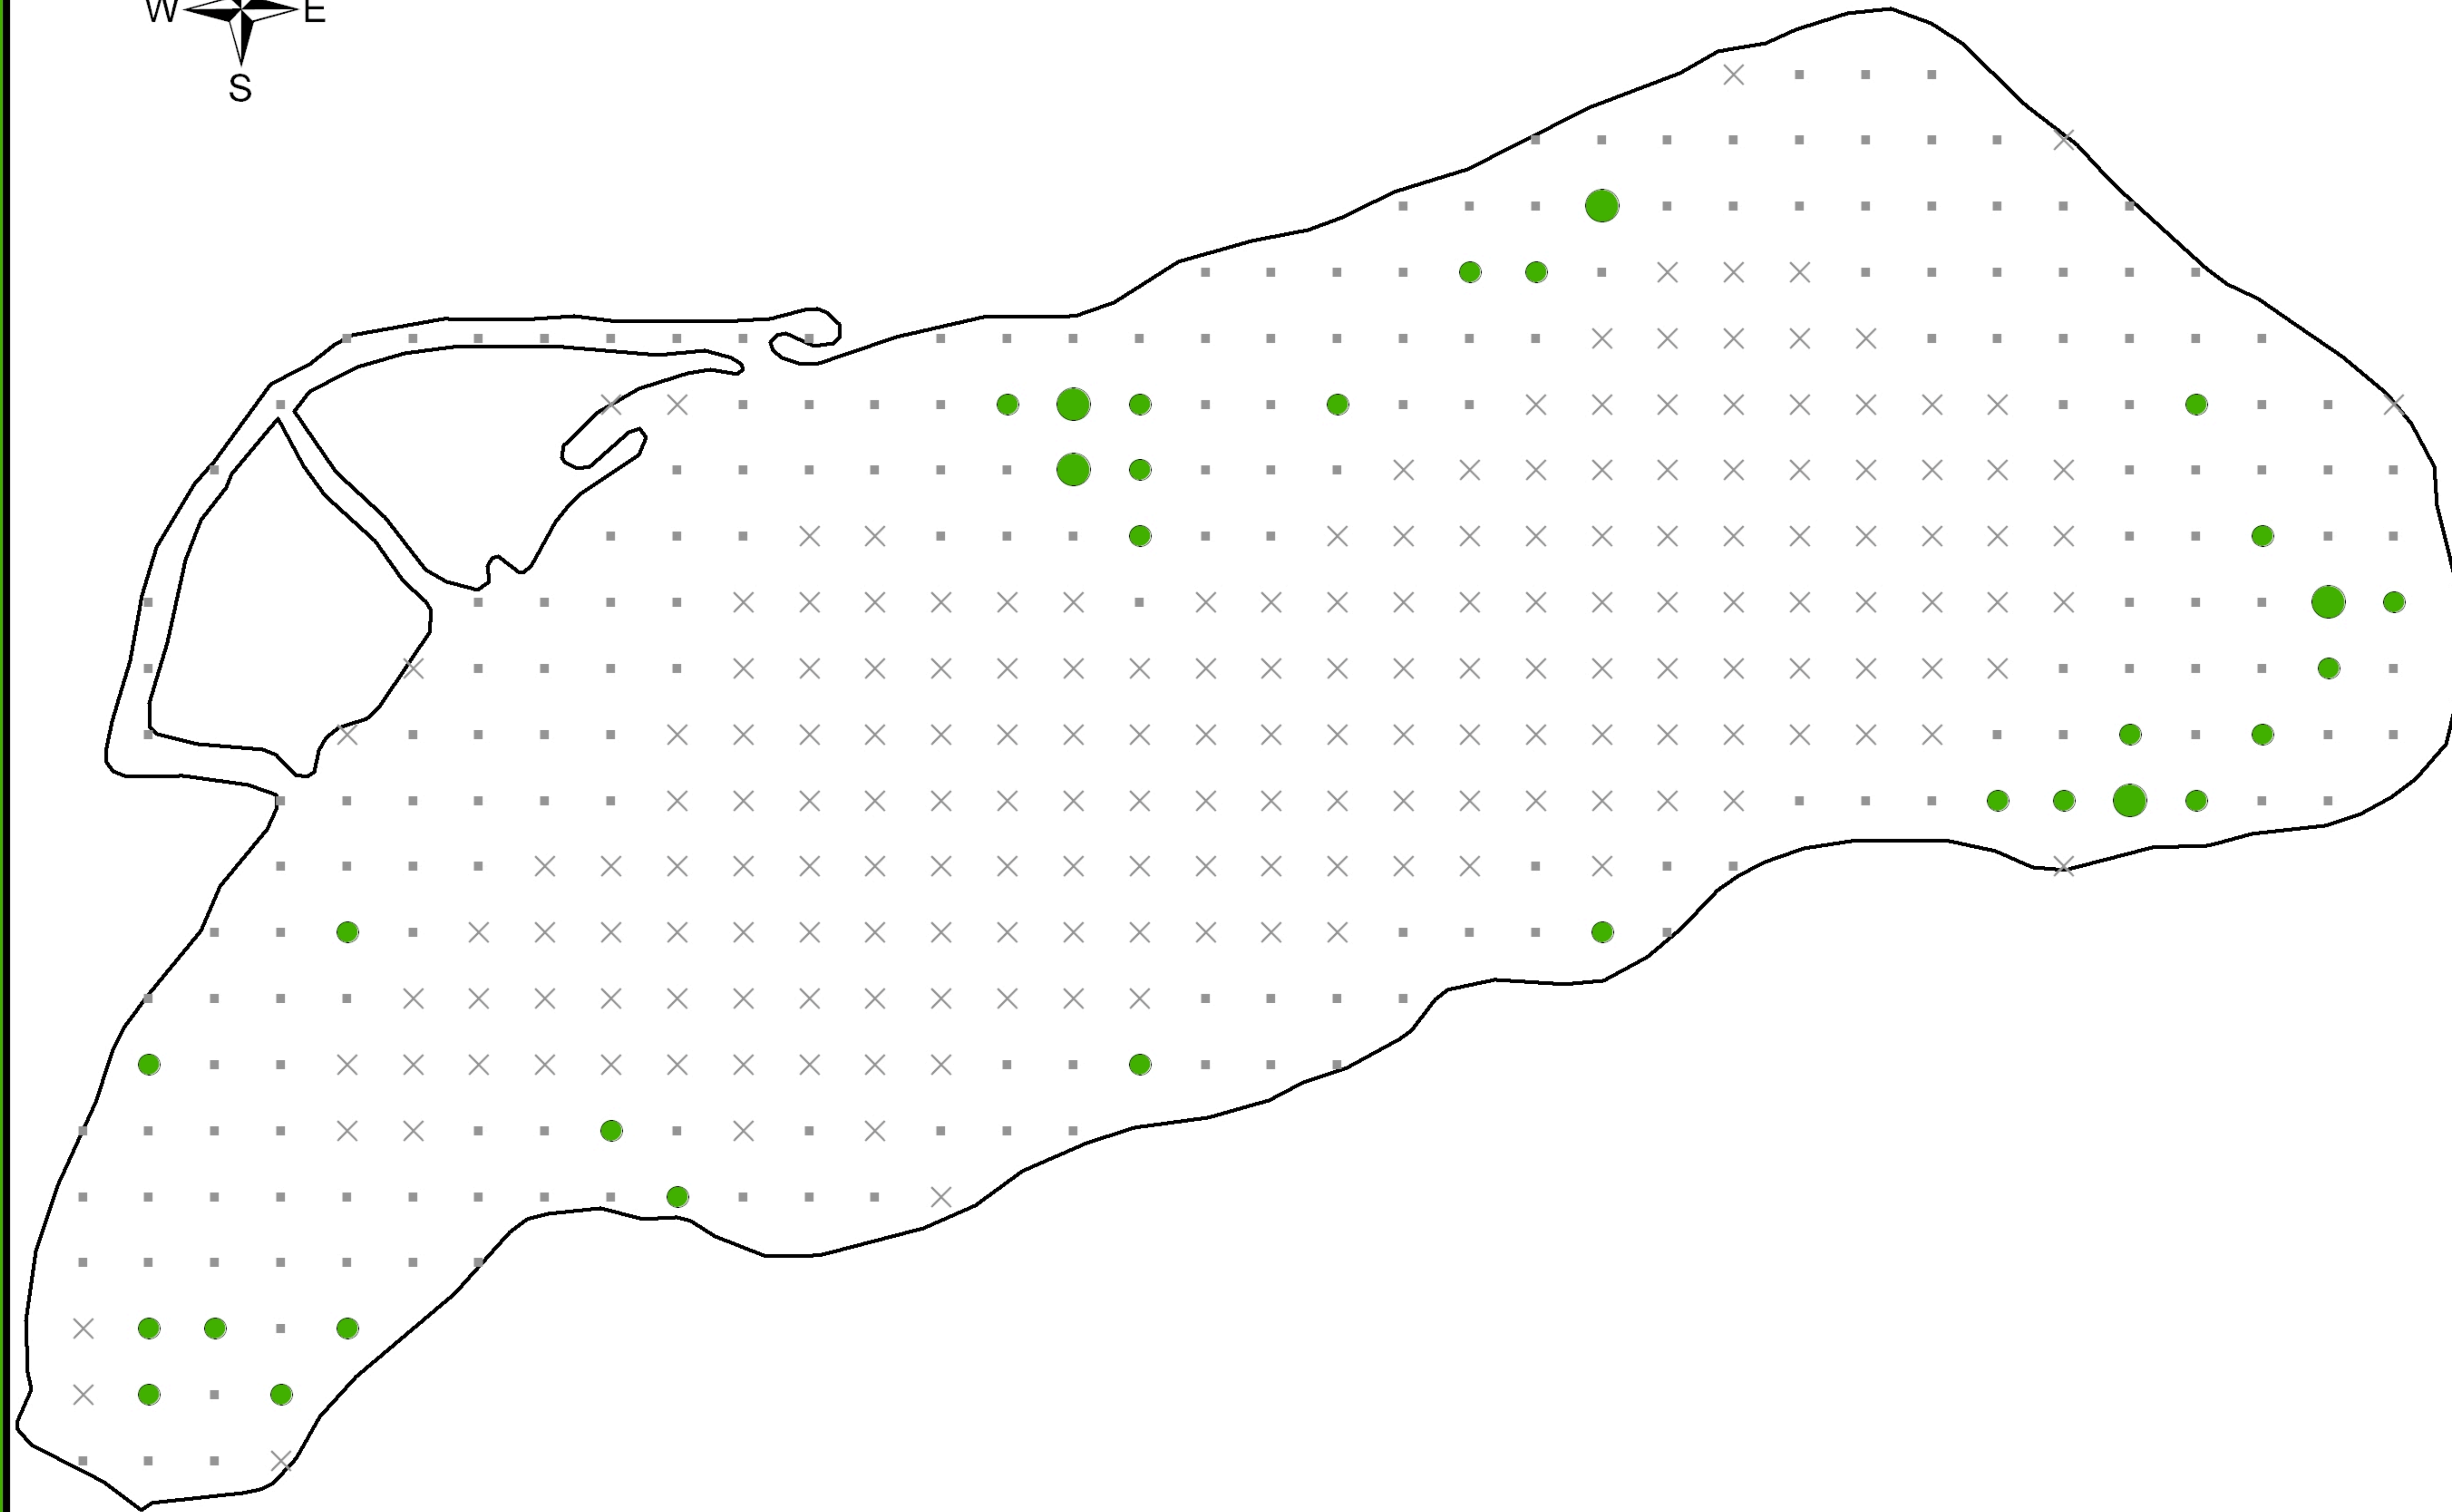

Turtle Lake - Walworth County

June 16, 2011

Eurasian Water Milfoil

Rake Fullness Rating

- Visual
- 1
- 2
- 3

- × Not Sampled
- NO EWM

Illustration of Rake Fullness Rating

<http://dnr.wi.gov>