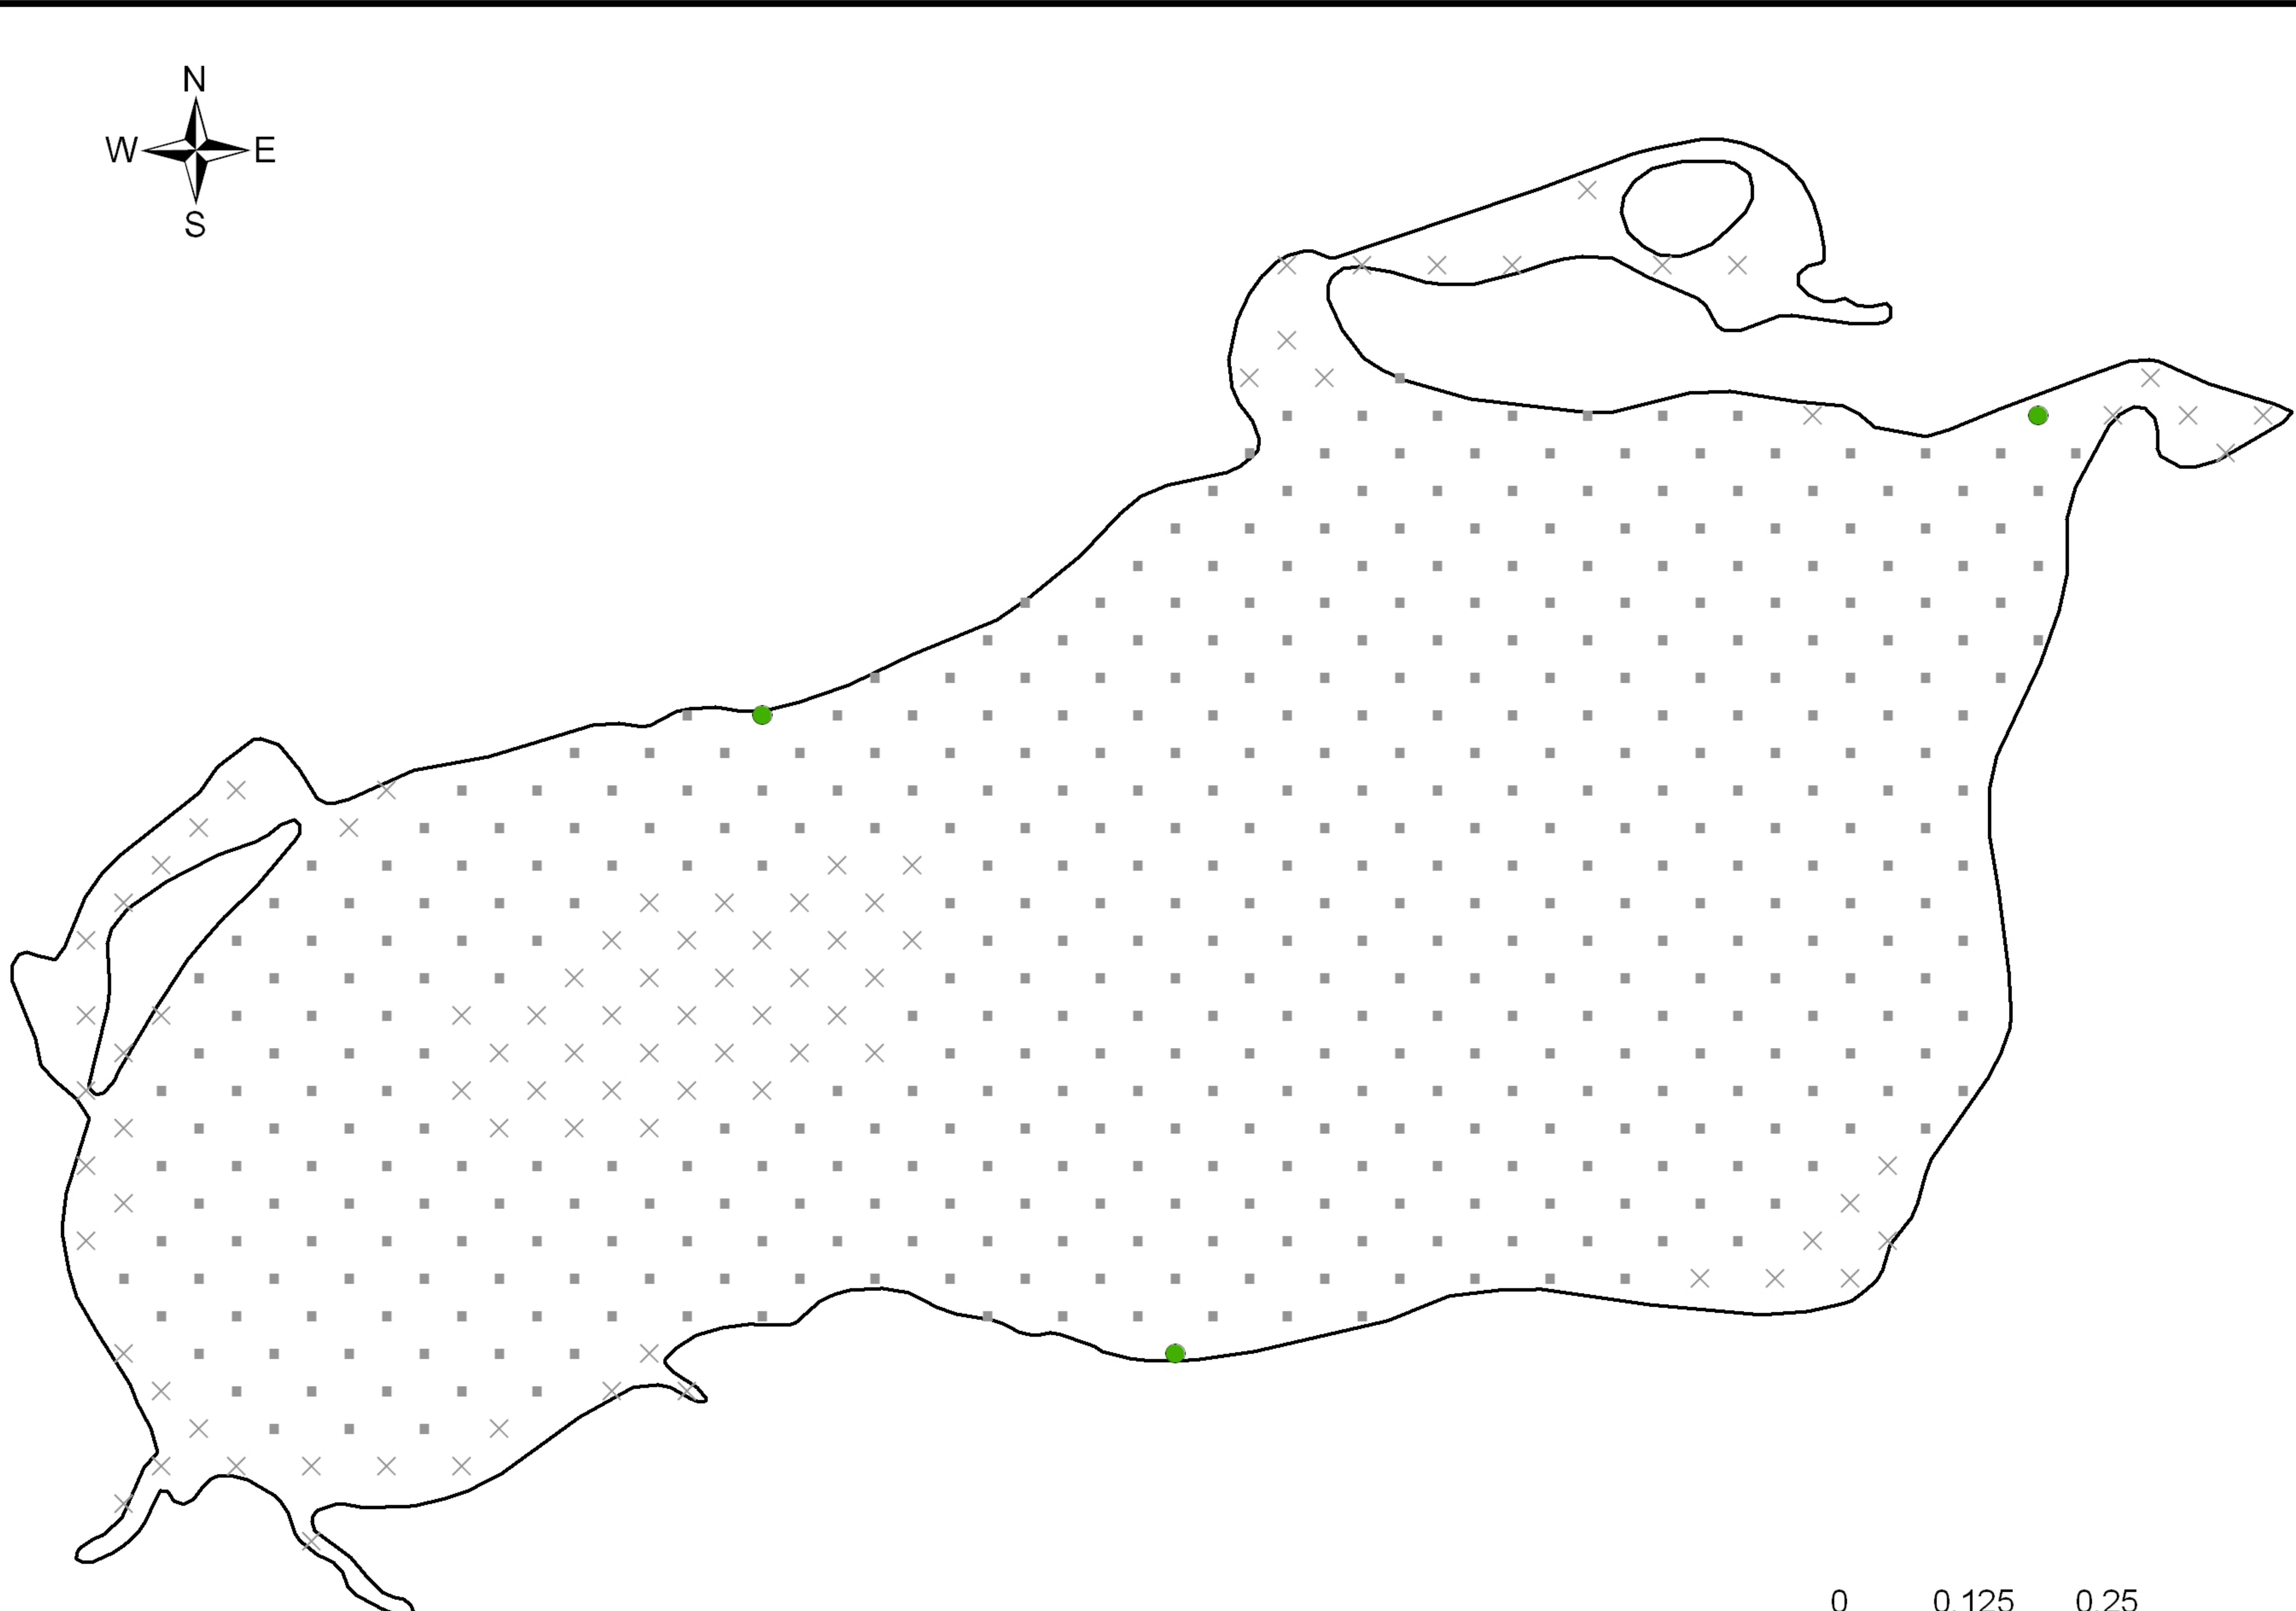

# Lake Wingra - Dane County

## August 23-24, 2010

### Curly Leaf Pondweed Rake Fullness Rating

- Visual
- 1
- 2
- 3
- x Not Sampled
- NO CLP

### Illustration of Rake Fullness Rating

- 1
- 2
- 3

<http://dnr.wi.gov>