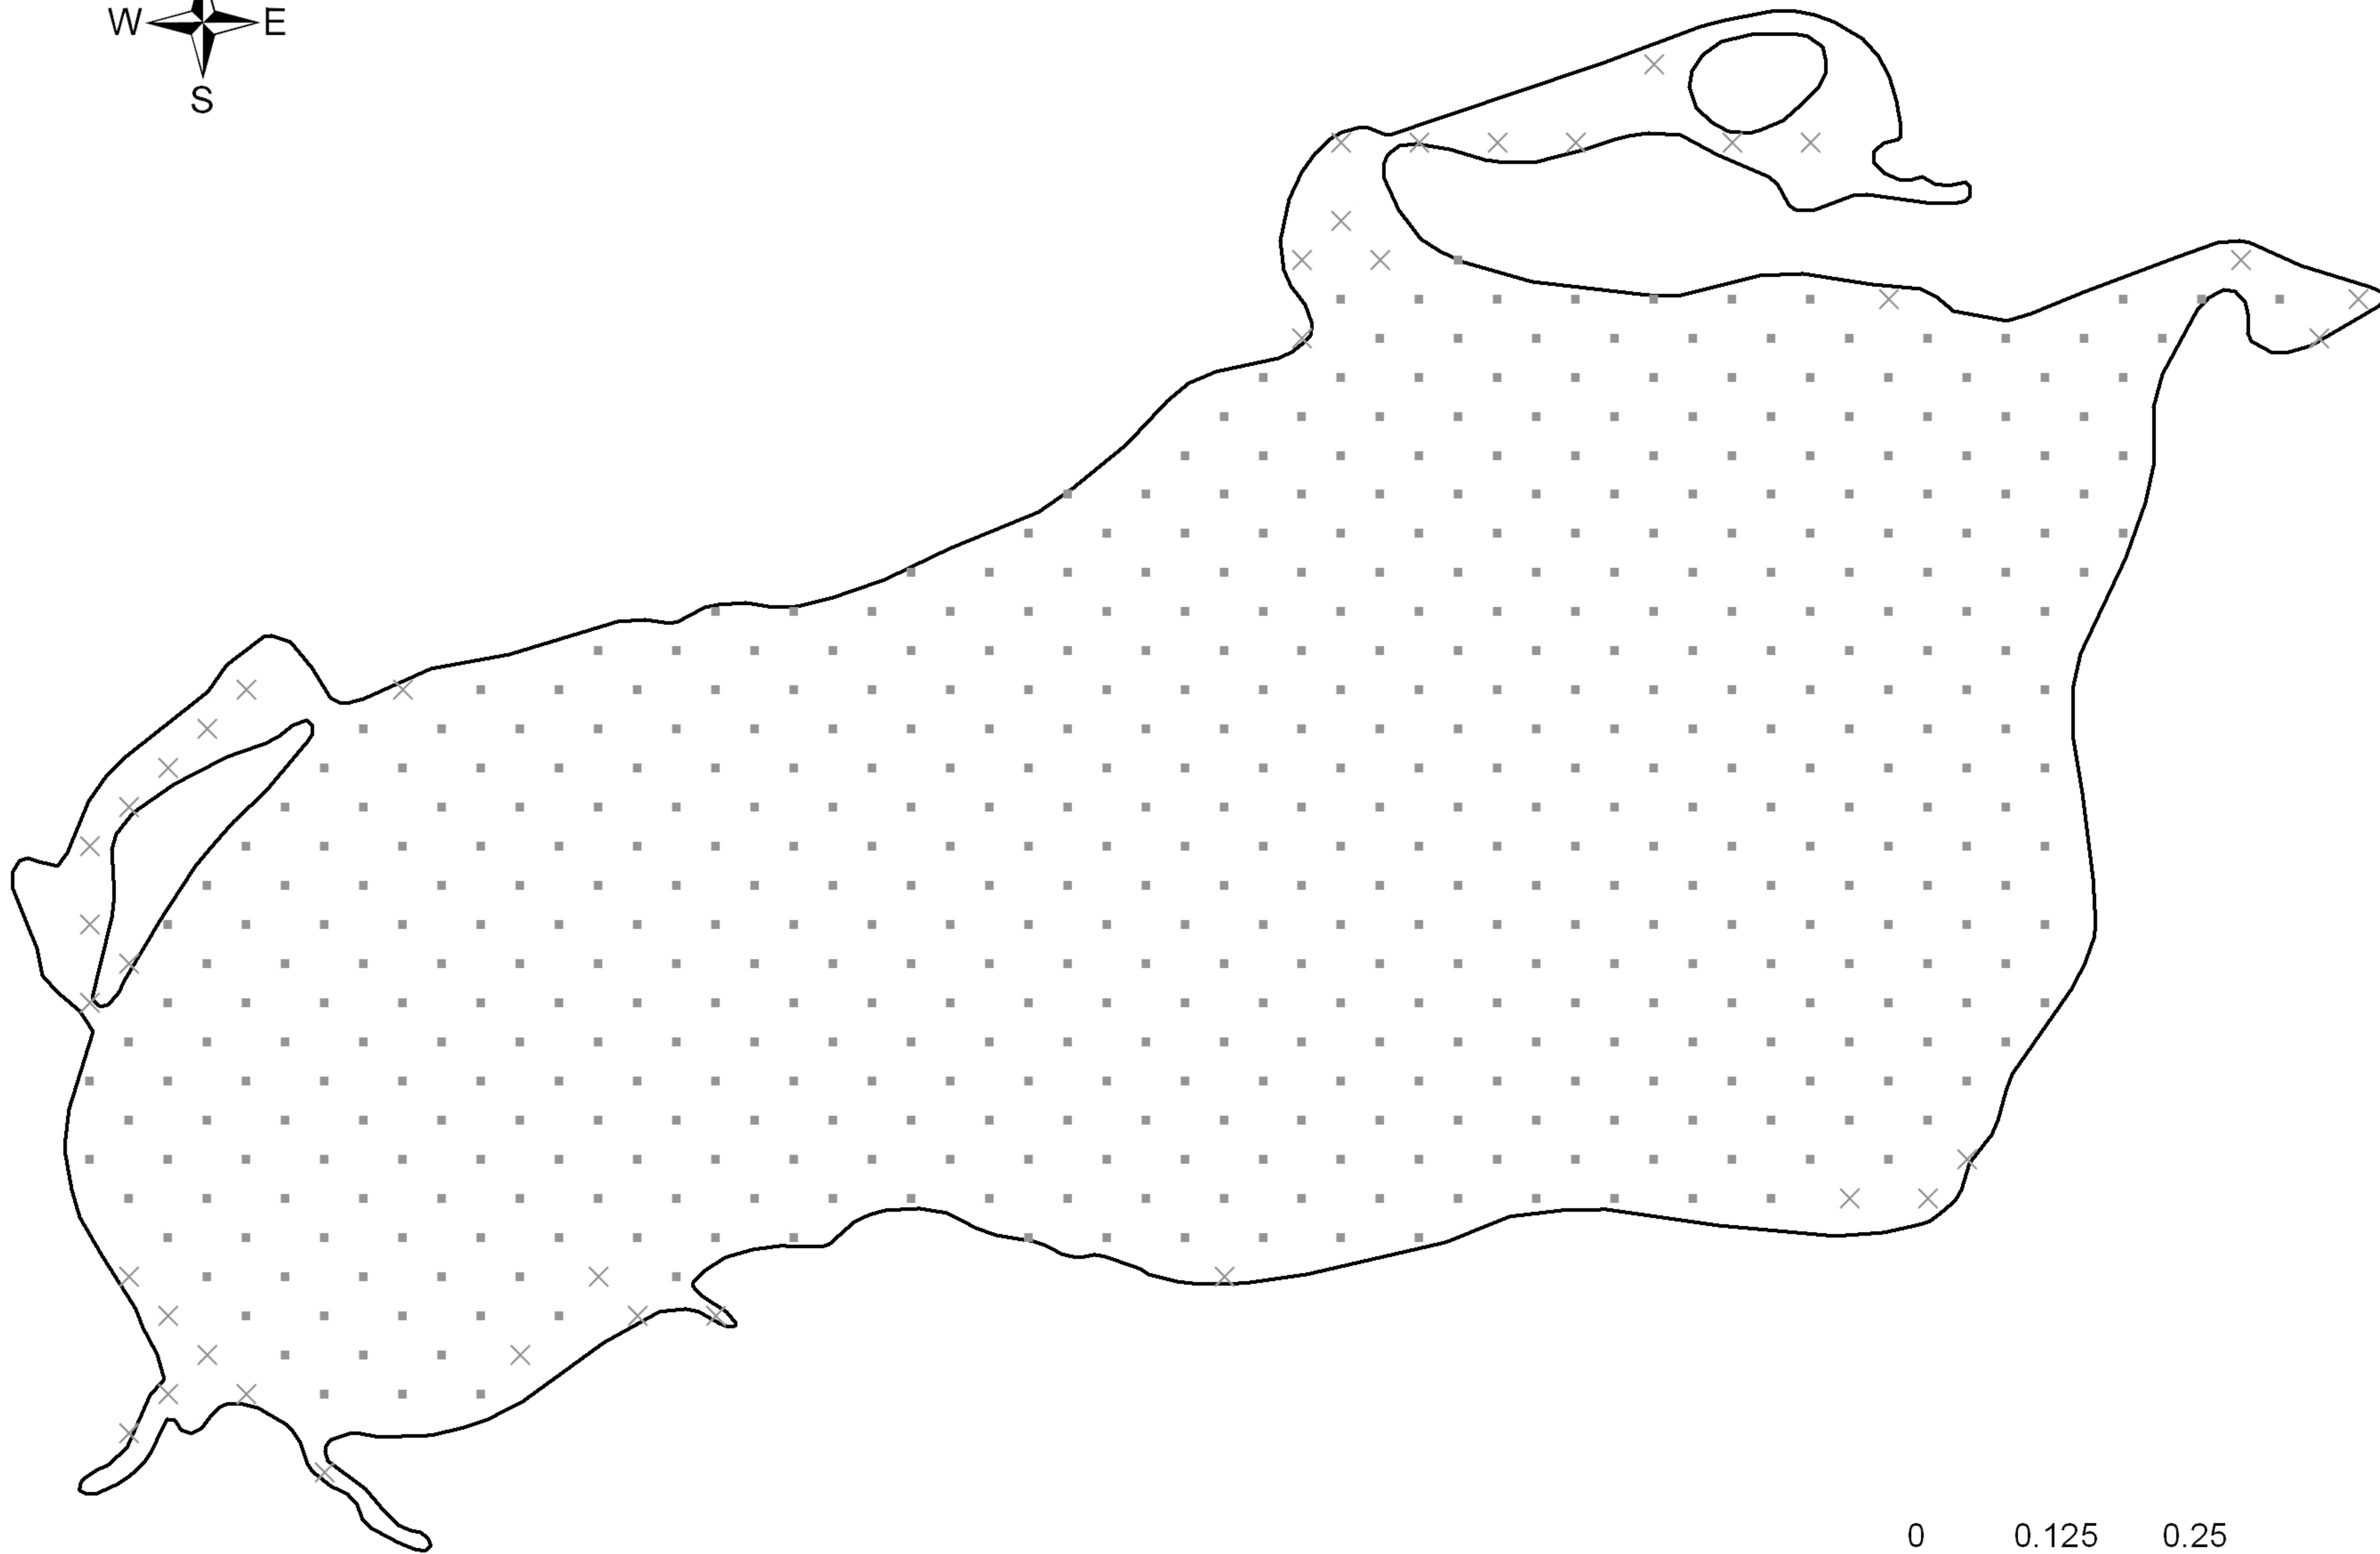

Lake Wingra - Dane County

Aug. 26, Sept. 1, Sept 8., 2011

Curly Leaf Pondweed Rake Fullness Rating

-  Visual
-  1
-  2
-  3
-  Not Sampled
-  NO CLP

Illustration of Rake Fullness Rating

0 0.125 0.25 km

<http://dnr.wi.gov>