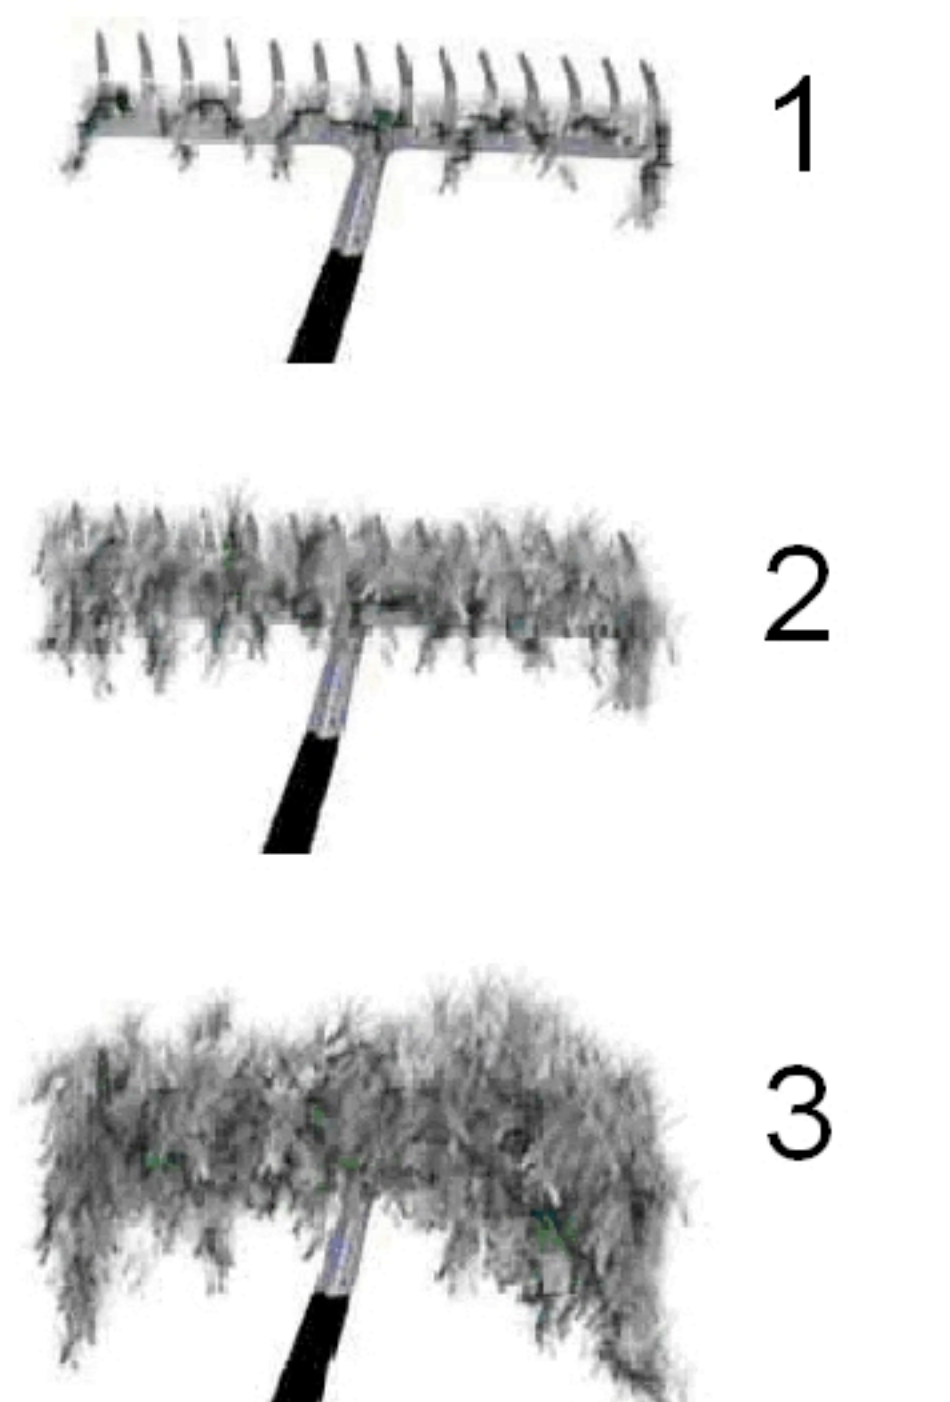

Lake Wingra - Dane County

Aug. 26, Sept. 1, Sept 8., 2011

Curly Leaf Pondweed Rake Fullness Rating

-  Visual
-  1
-  2
-  3
-  Not Sampled
-  NO CLP

Illustration of Rake Fullness Rating

0 0.125 0.25 km

<http://dnr.wi.gov>