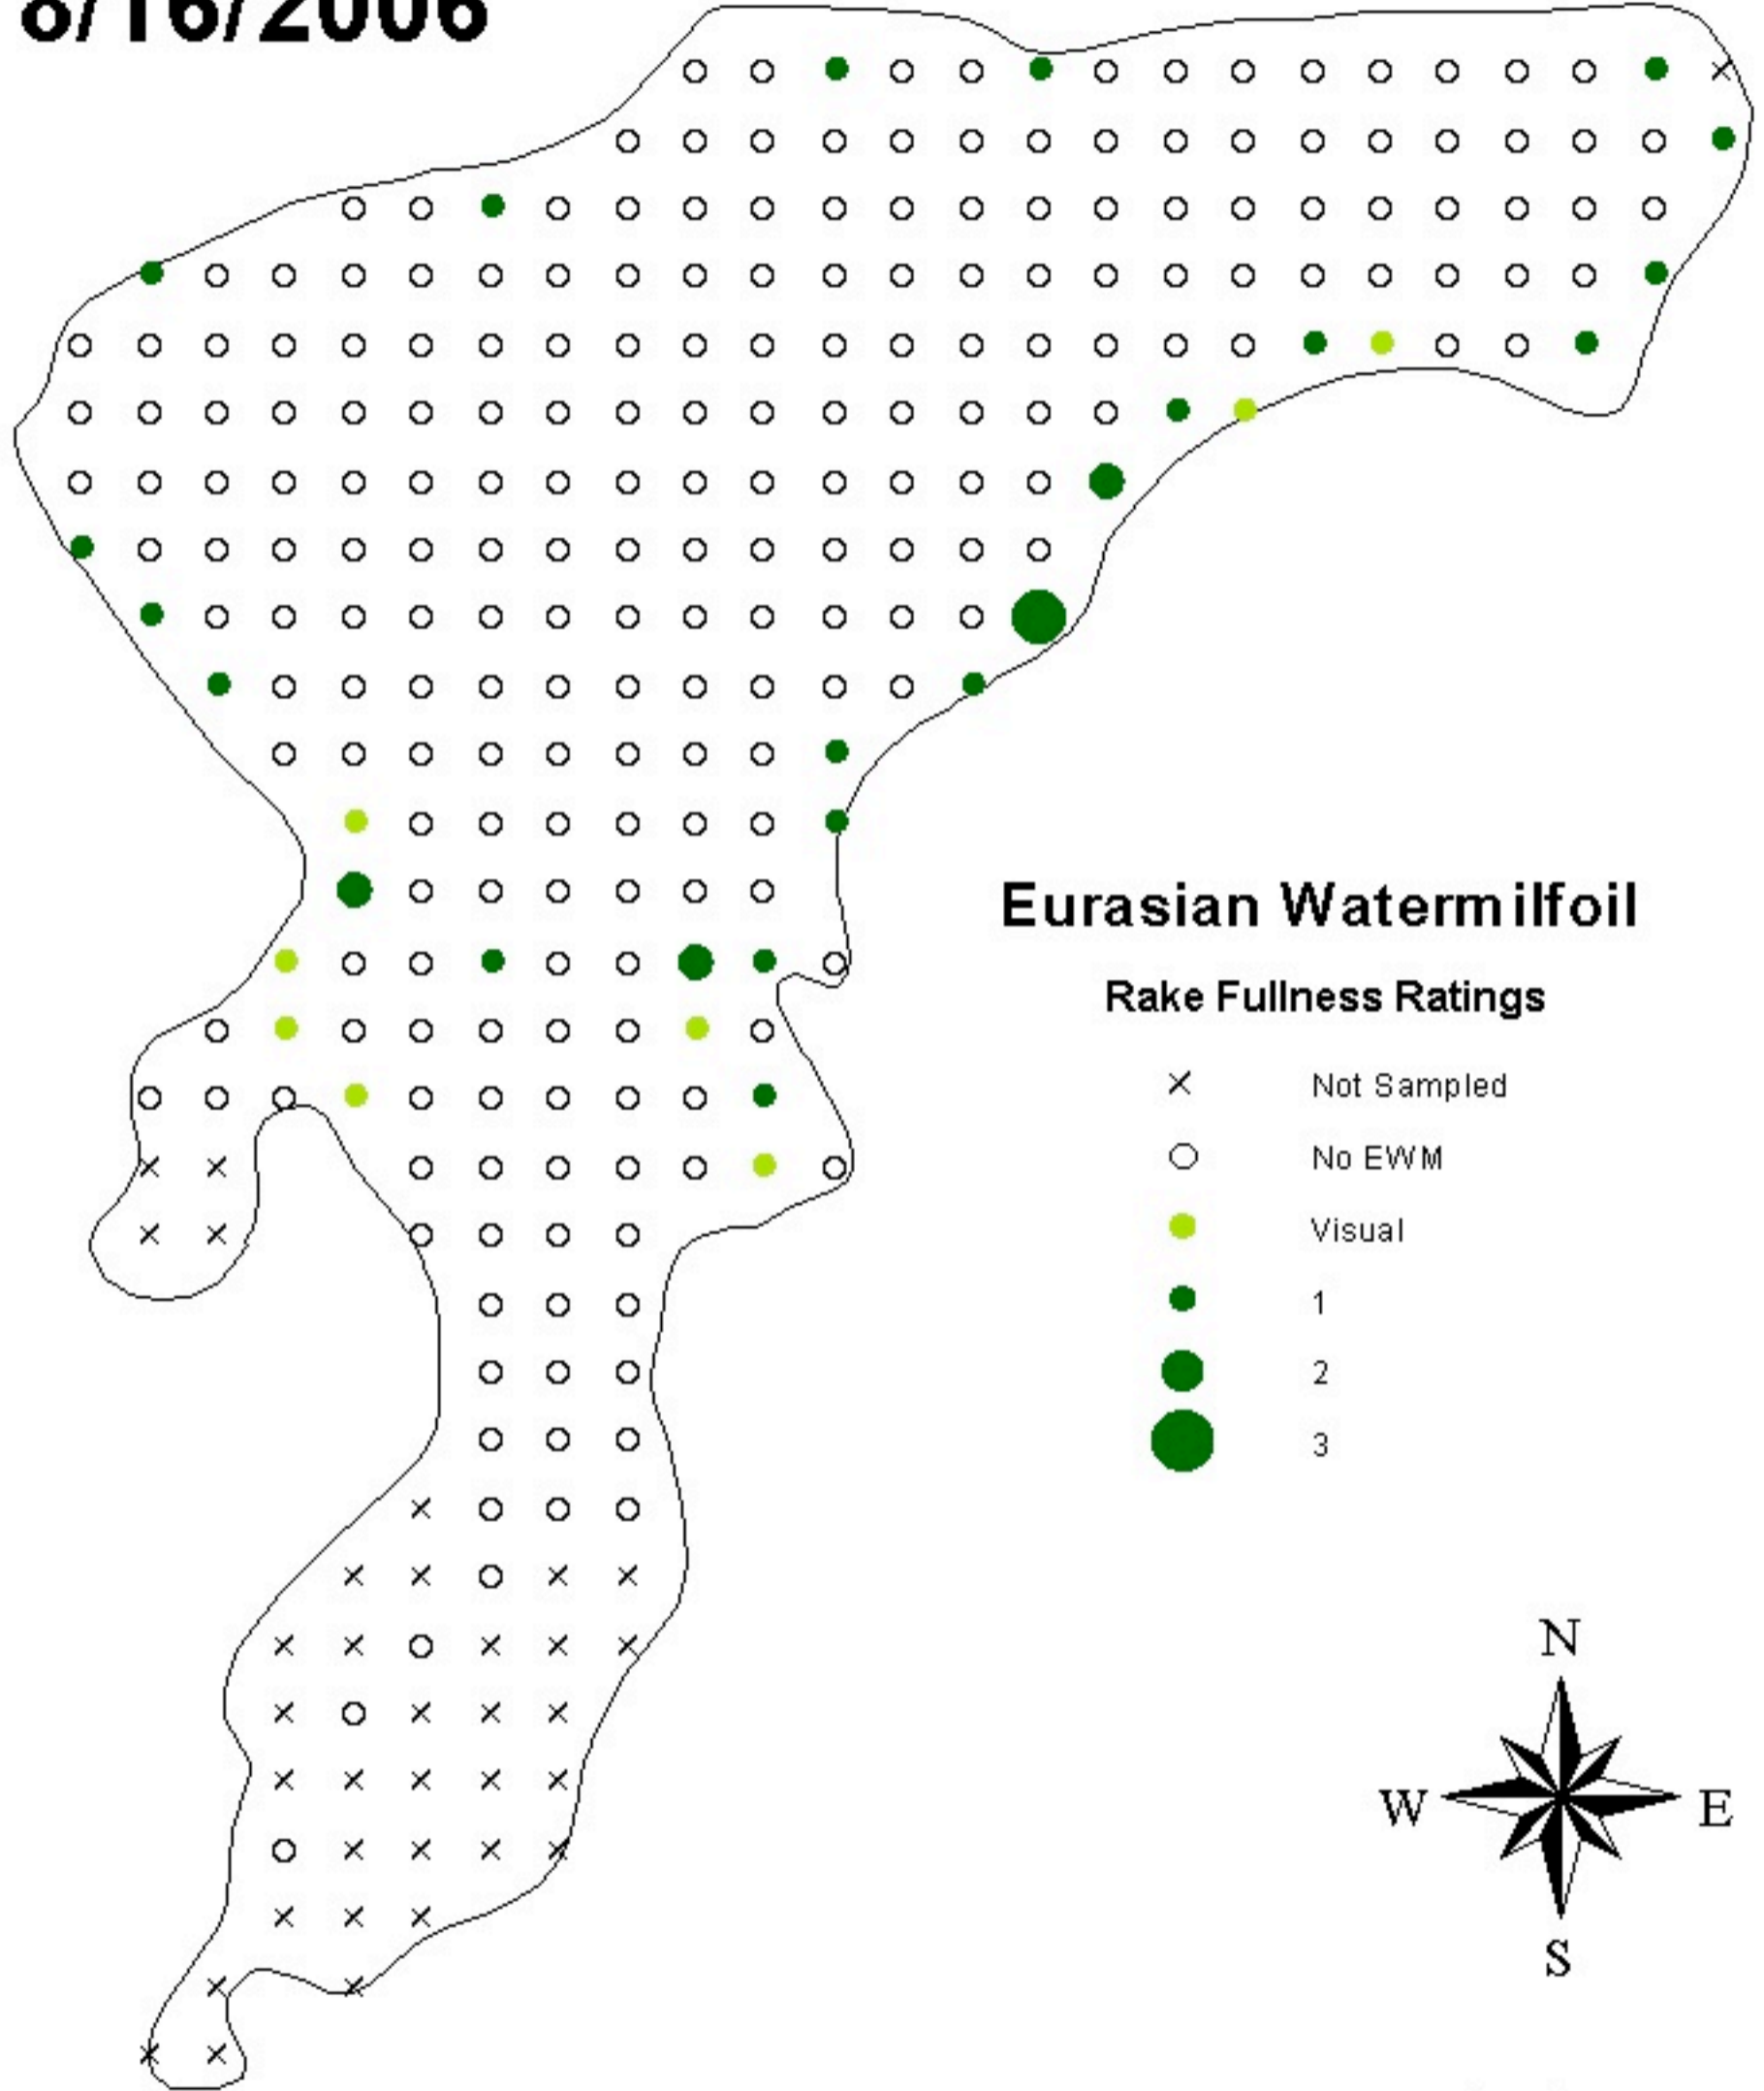

Big Twin Lake Langlade County 8/16/2006

Eurasian Watermilfoil

Rake Fullness Ratings

- × Not Sampled
- No EWM
- Visual
- 1
- 2
- 3