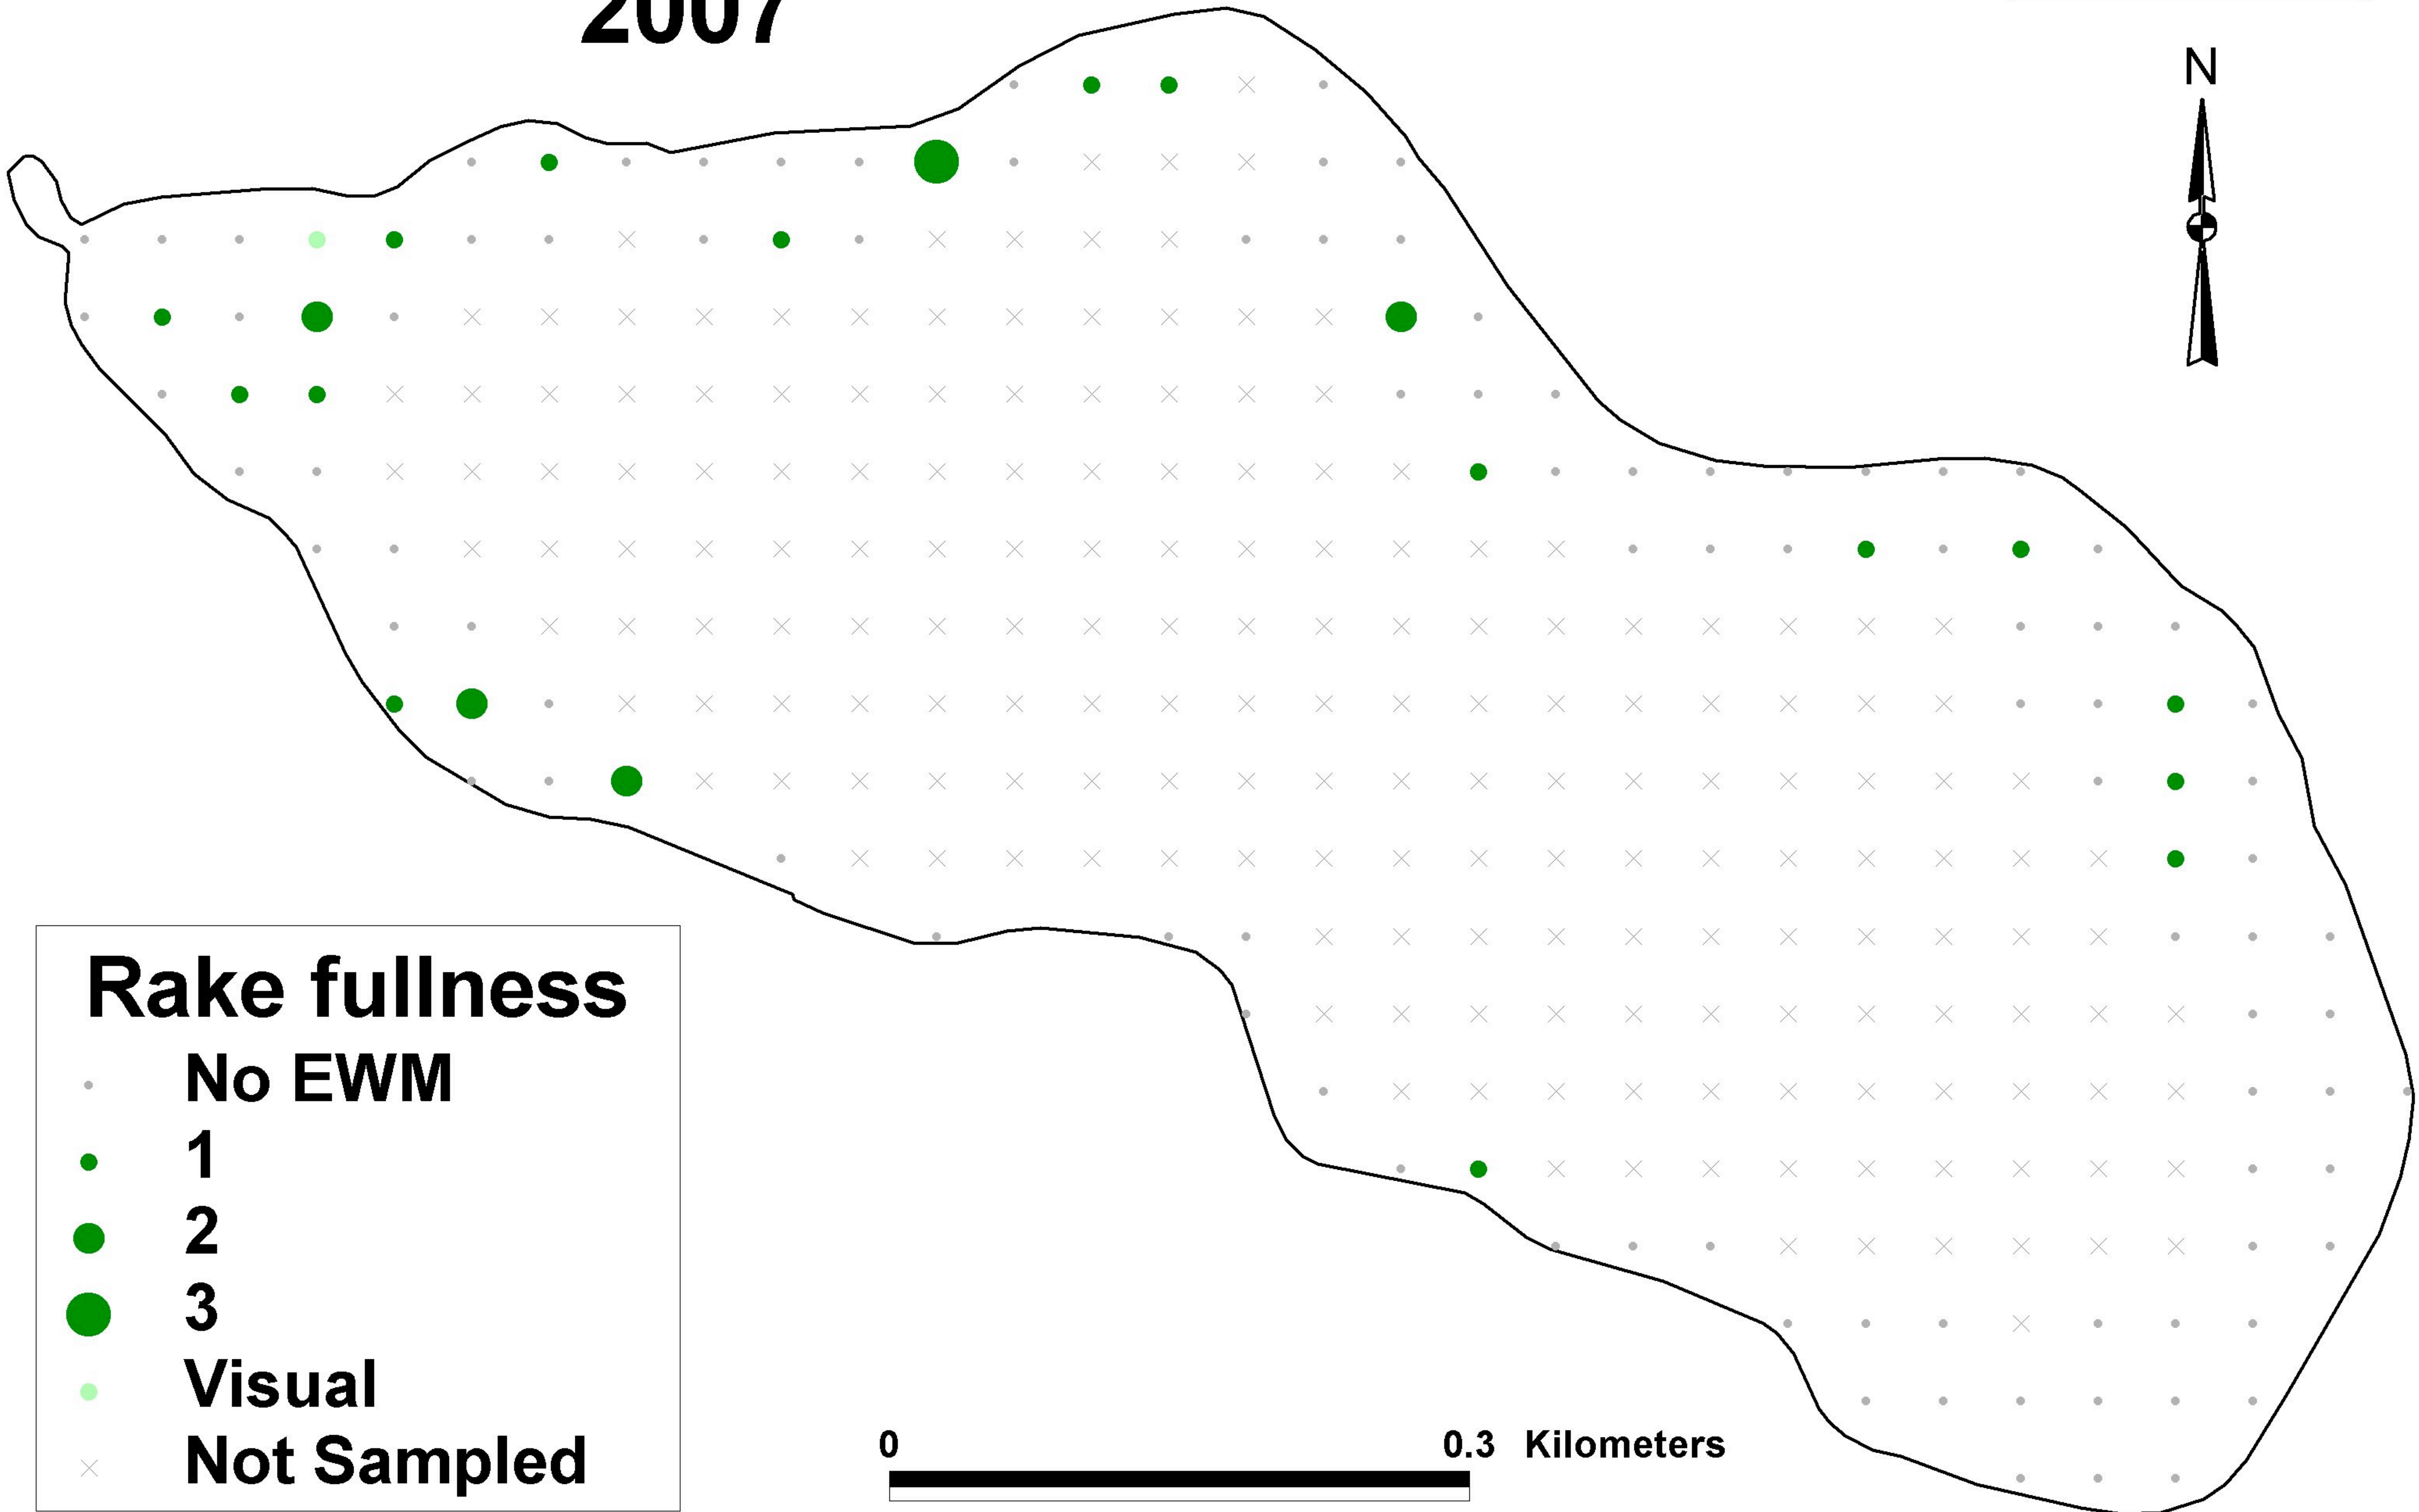

Crystal Lake, Marquette Co. EWM Distribution 2007

Rake fullness

- No EWM
- 1
- 2
- 3
- Visual
- × Not Sampled

0 0.3 Kilometers