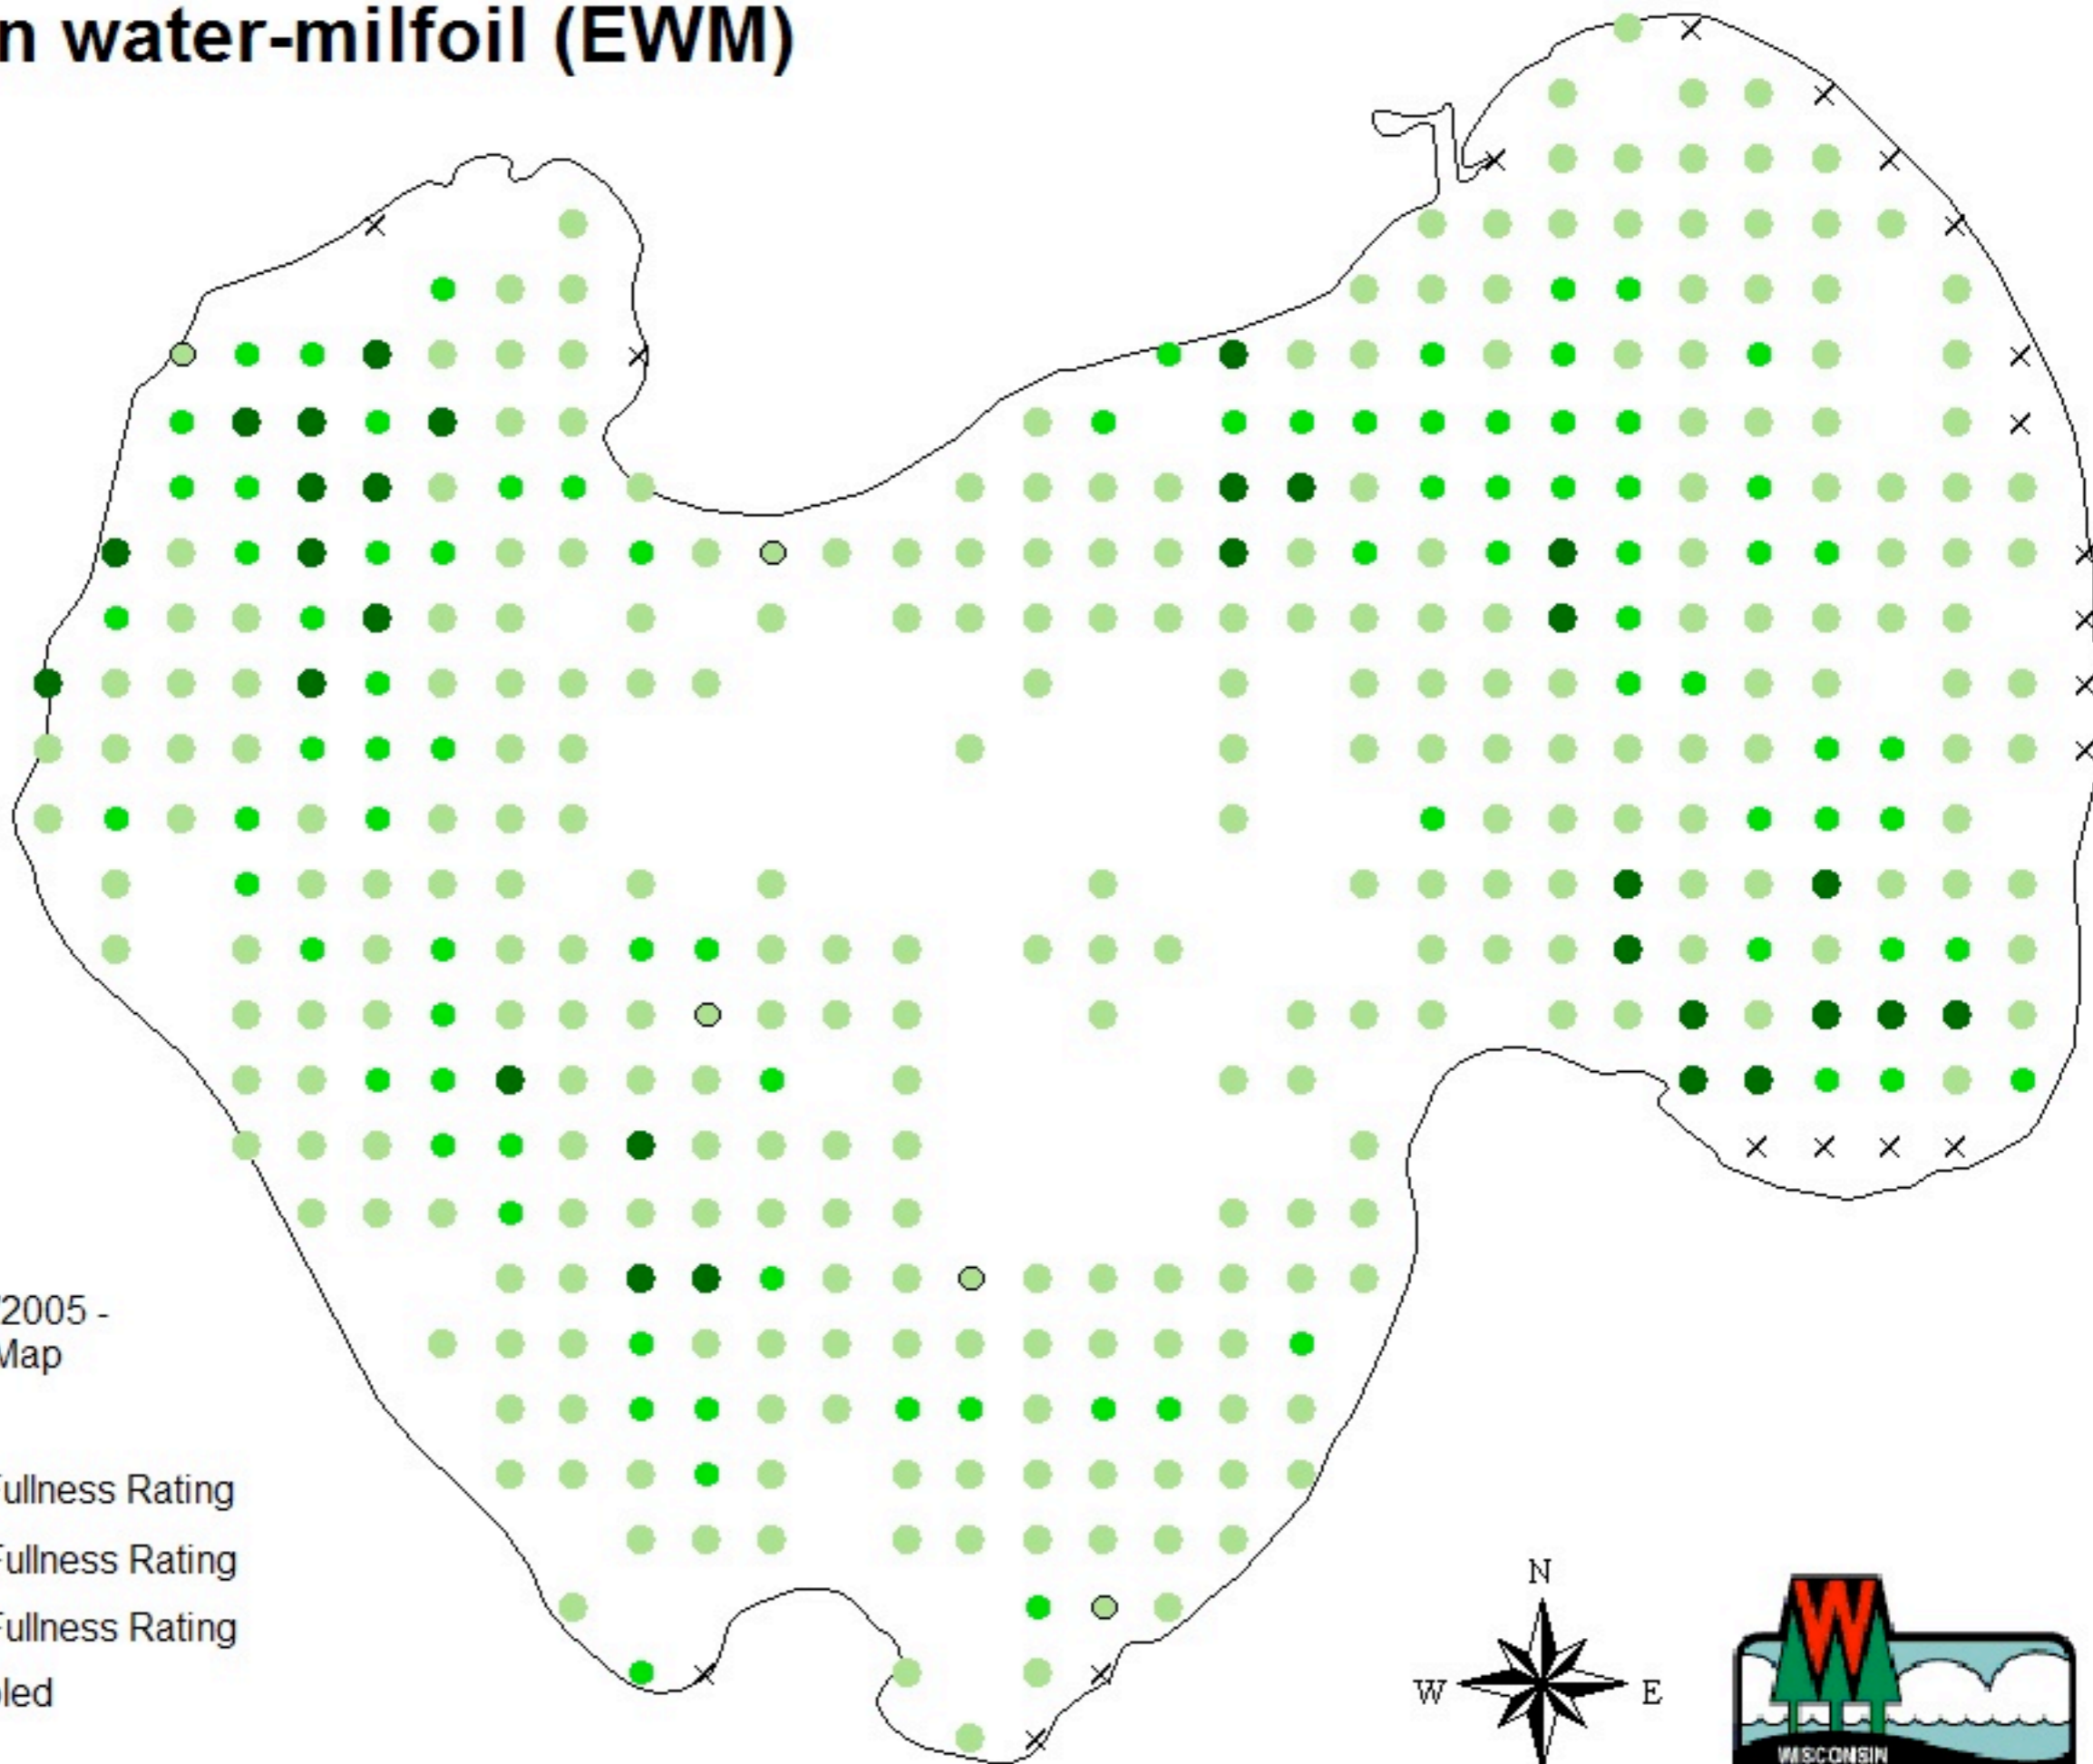

# Eurasian water-milfoil (EWM)

Eagle Lake: 8/29/2005 -  
8/30/2005 EWM Map

- Visual
- 1 - Rake Fullness Rating
- 2 - Rake Fullness Rating
- 3 - Rake Fullness Rating
- × Not Sampled