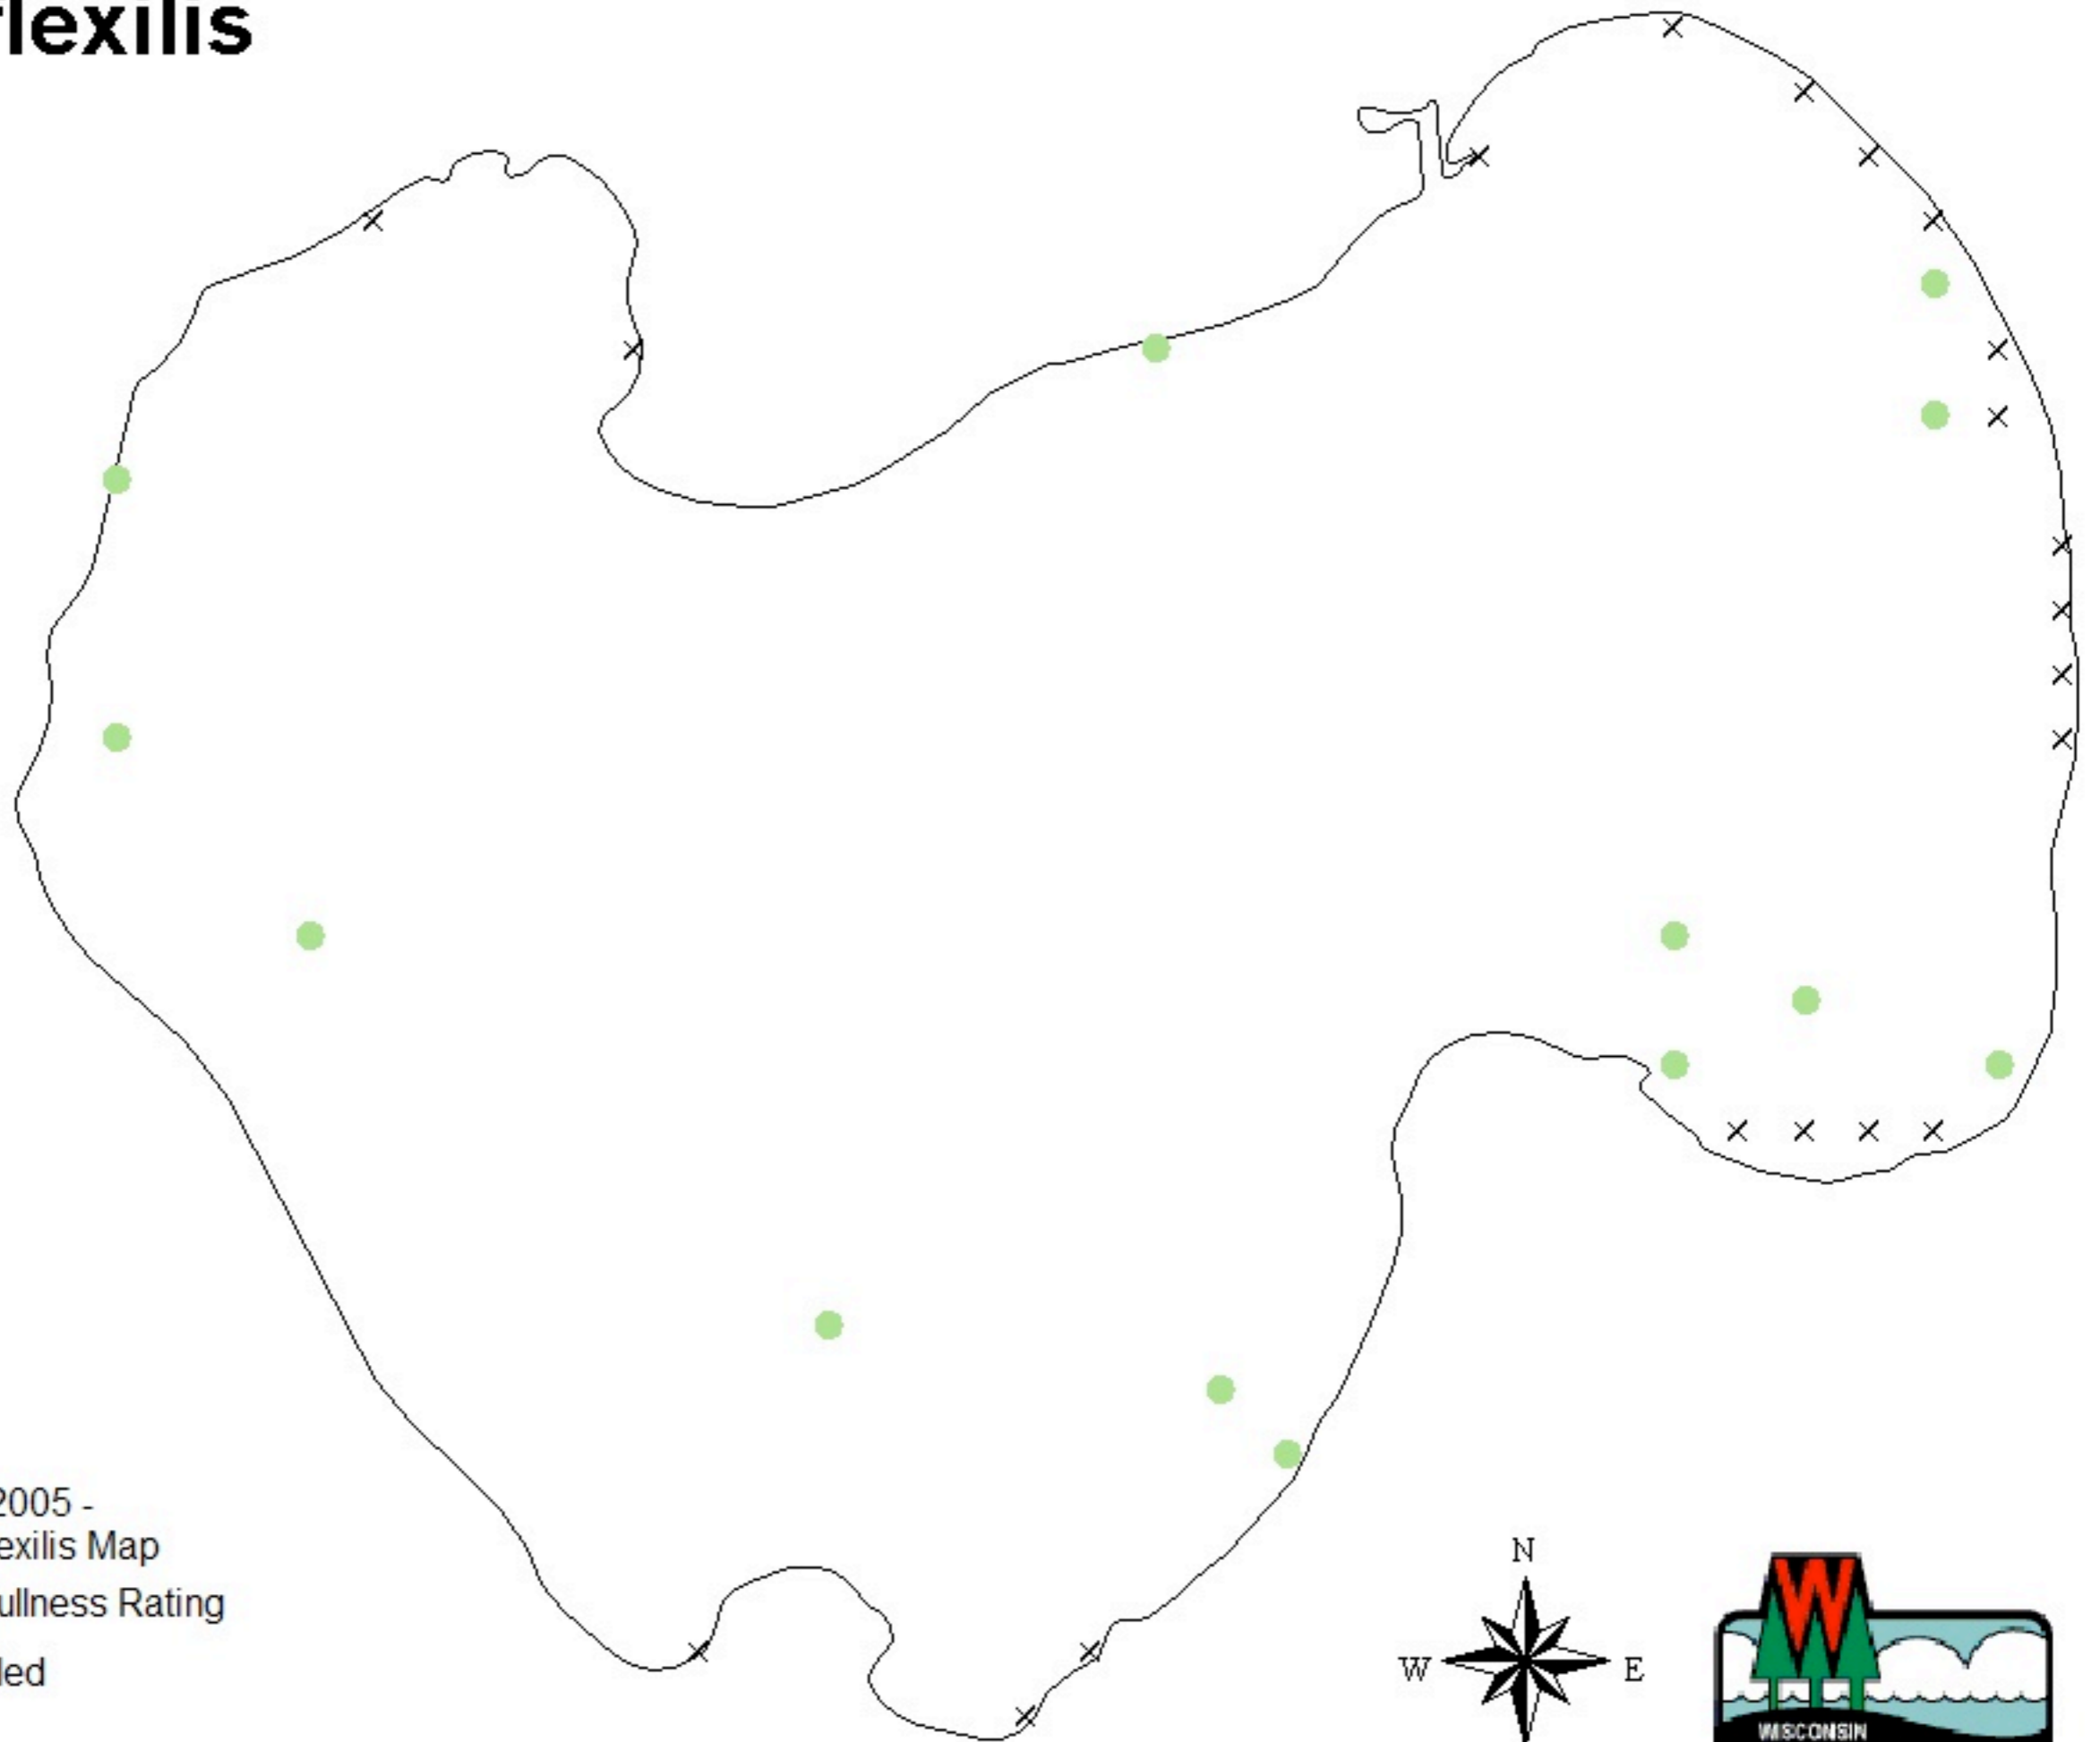

Najas flexilis

Eagle Lake: 8/29/2005 -
8/30/2005 *Najas flexilis* Map

- 1 - Rake Fullness Rating
- × Not Sampled