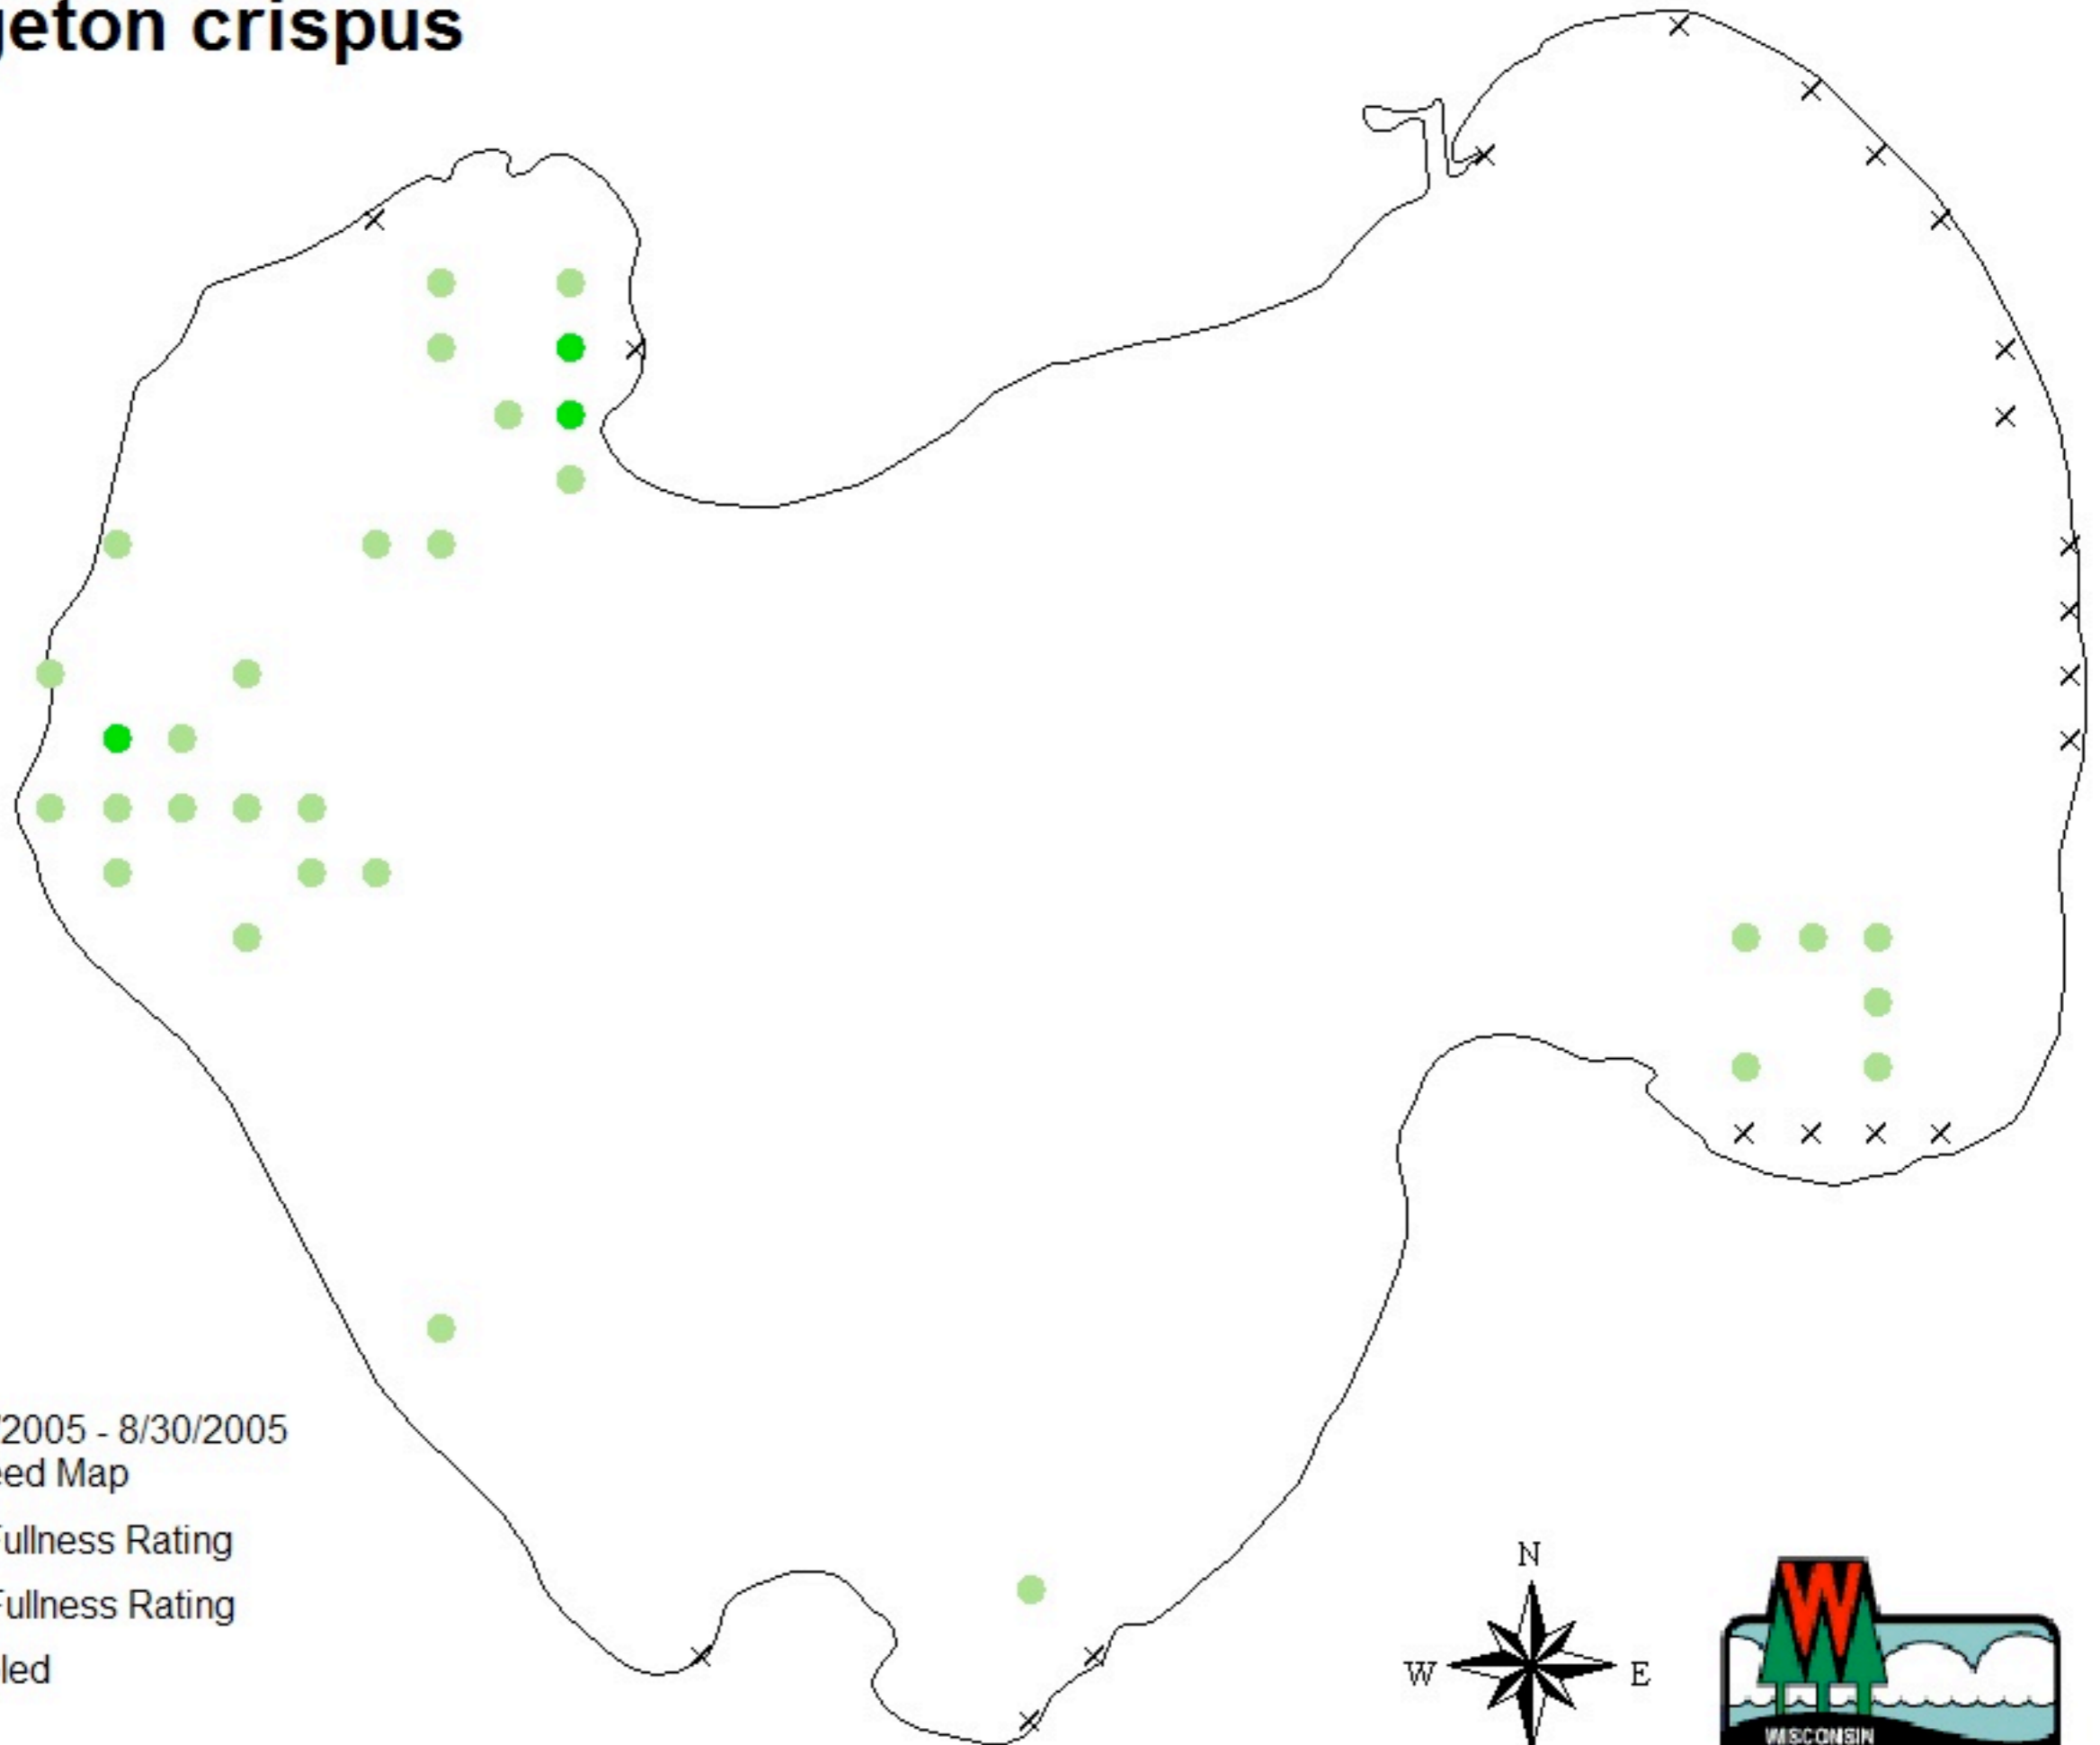

Potamogeton crispus

Eagle Lake: 8/29/2005 - 8/30/2005
Curly-leaf pondweed Map

- 1 - Rake Fullness Rating
- 2 - Rake Fullness Rating
- × Not Sampled