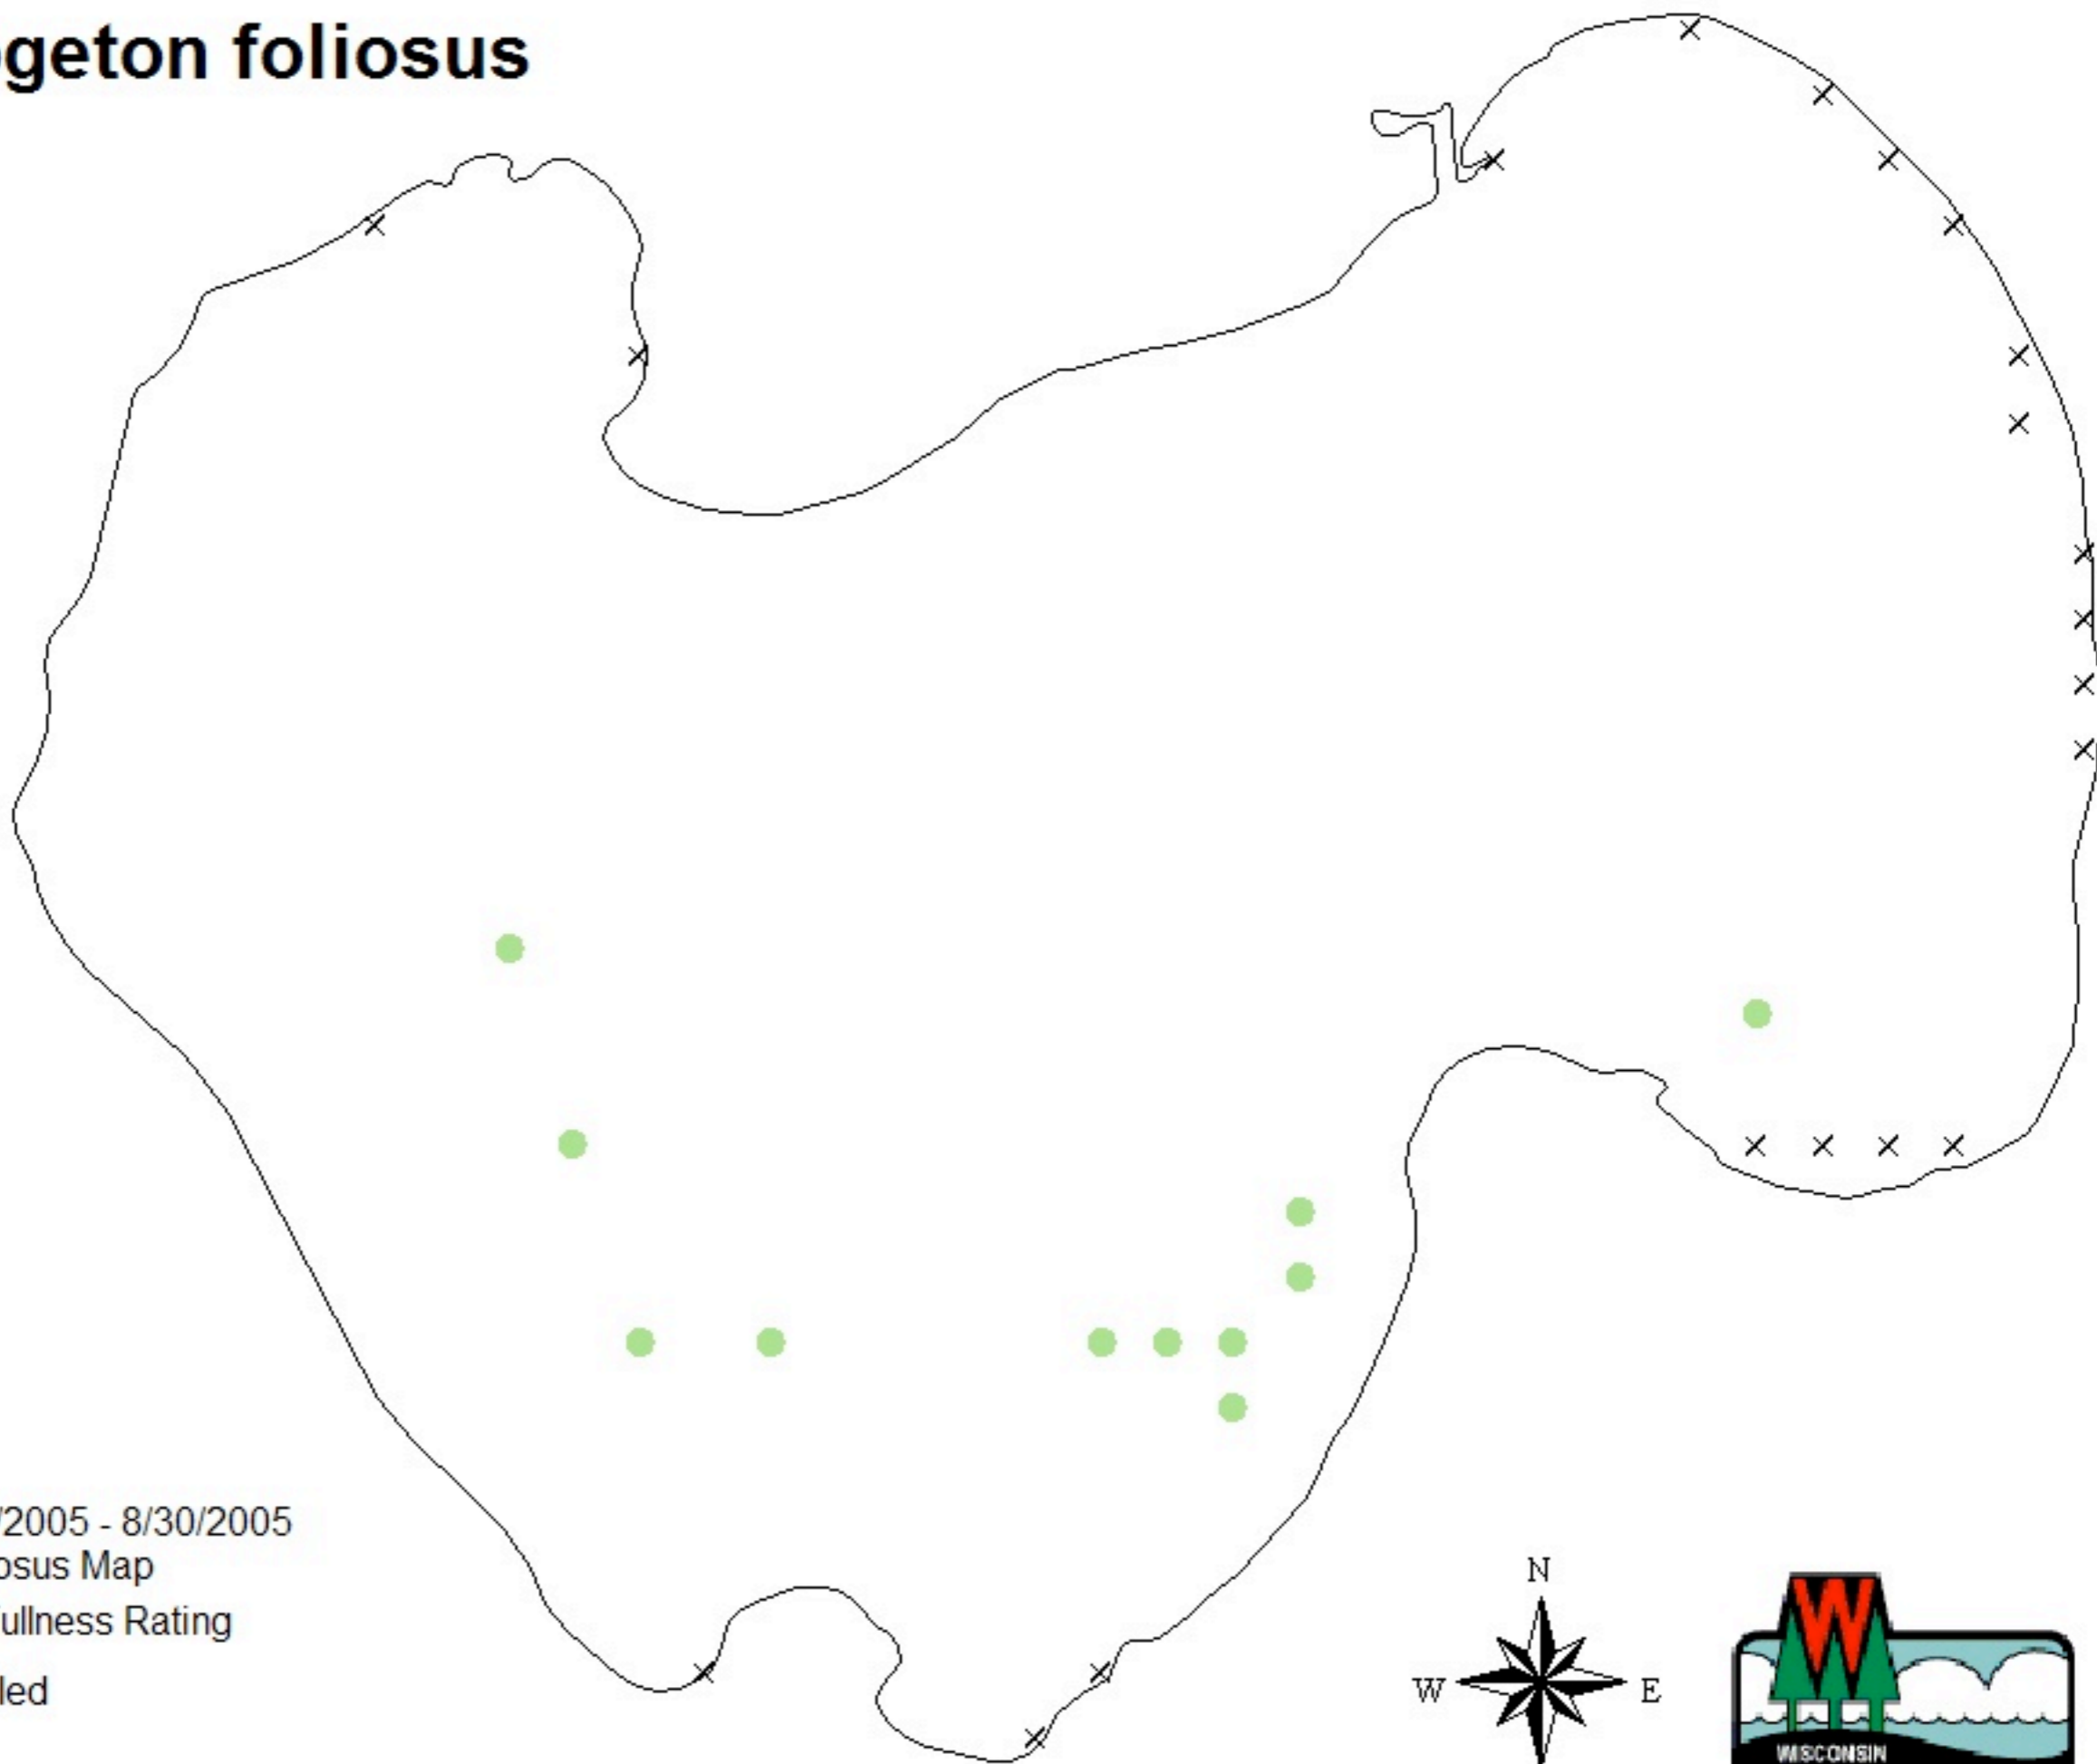

Potamogeton foliosus

Eagle Lake: 8/29/2005 - 8/30/2005
Potamogeton foliosus Map

- 1 - Rake Fullness Rating
- × Not Sampled