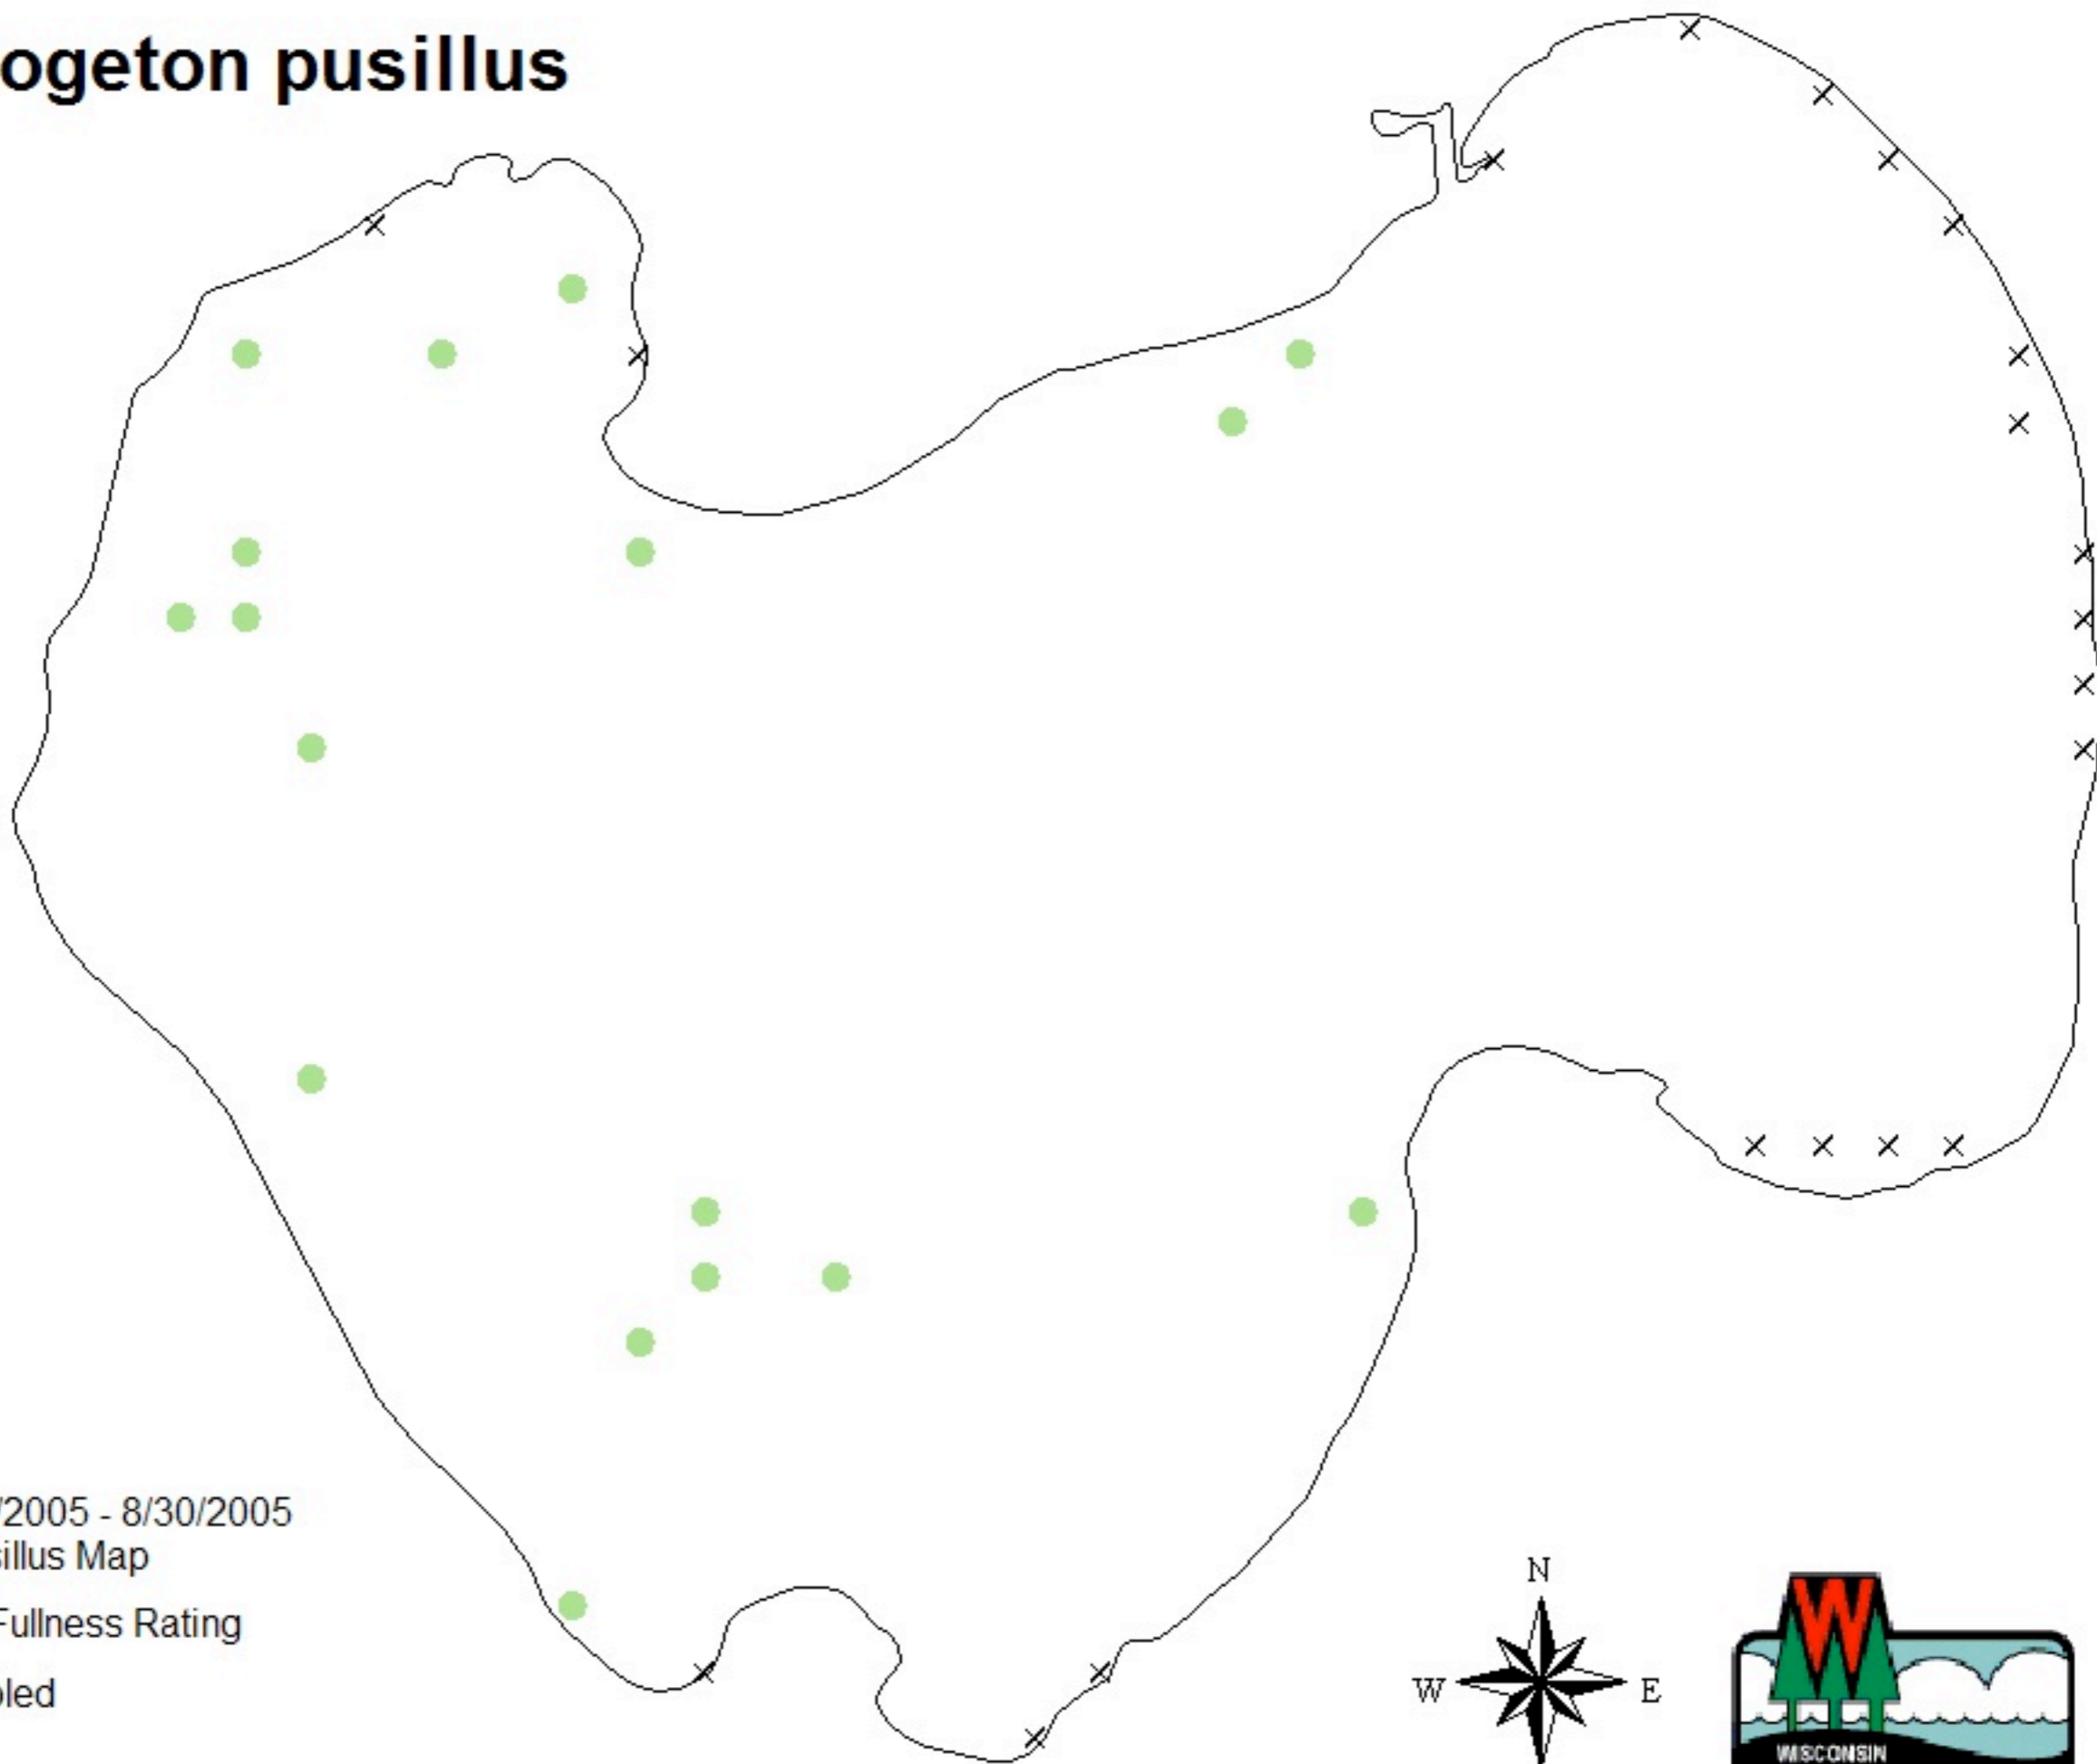

Potamogeton pusillus

Eagle Lake: 8/29/2005 - 8/30/2005
Potamogeton pusillus Map

- 1 - Rake Fullness Rating
- × Not Sampled