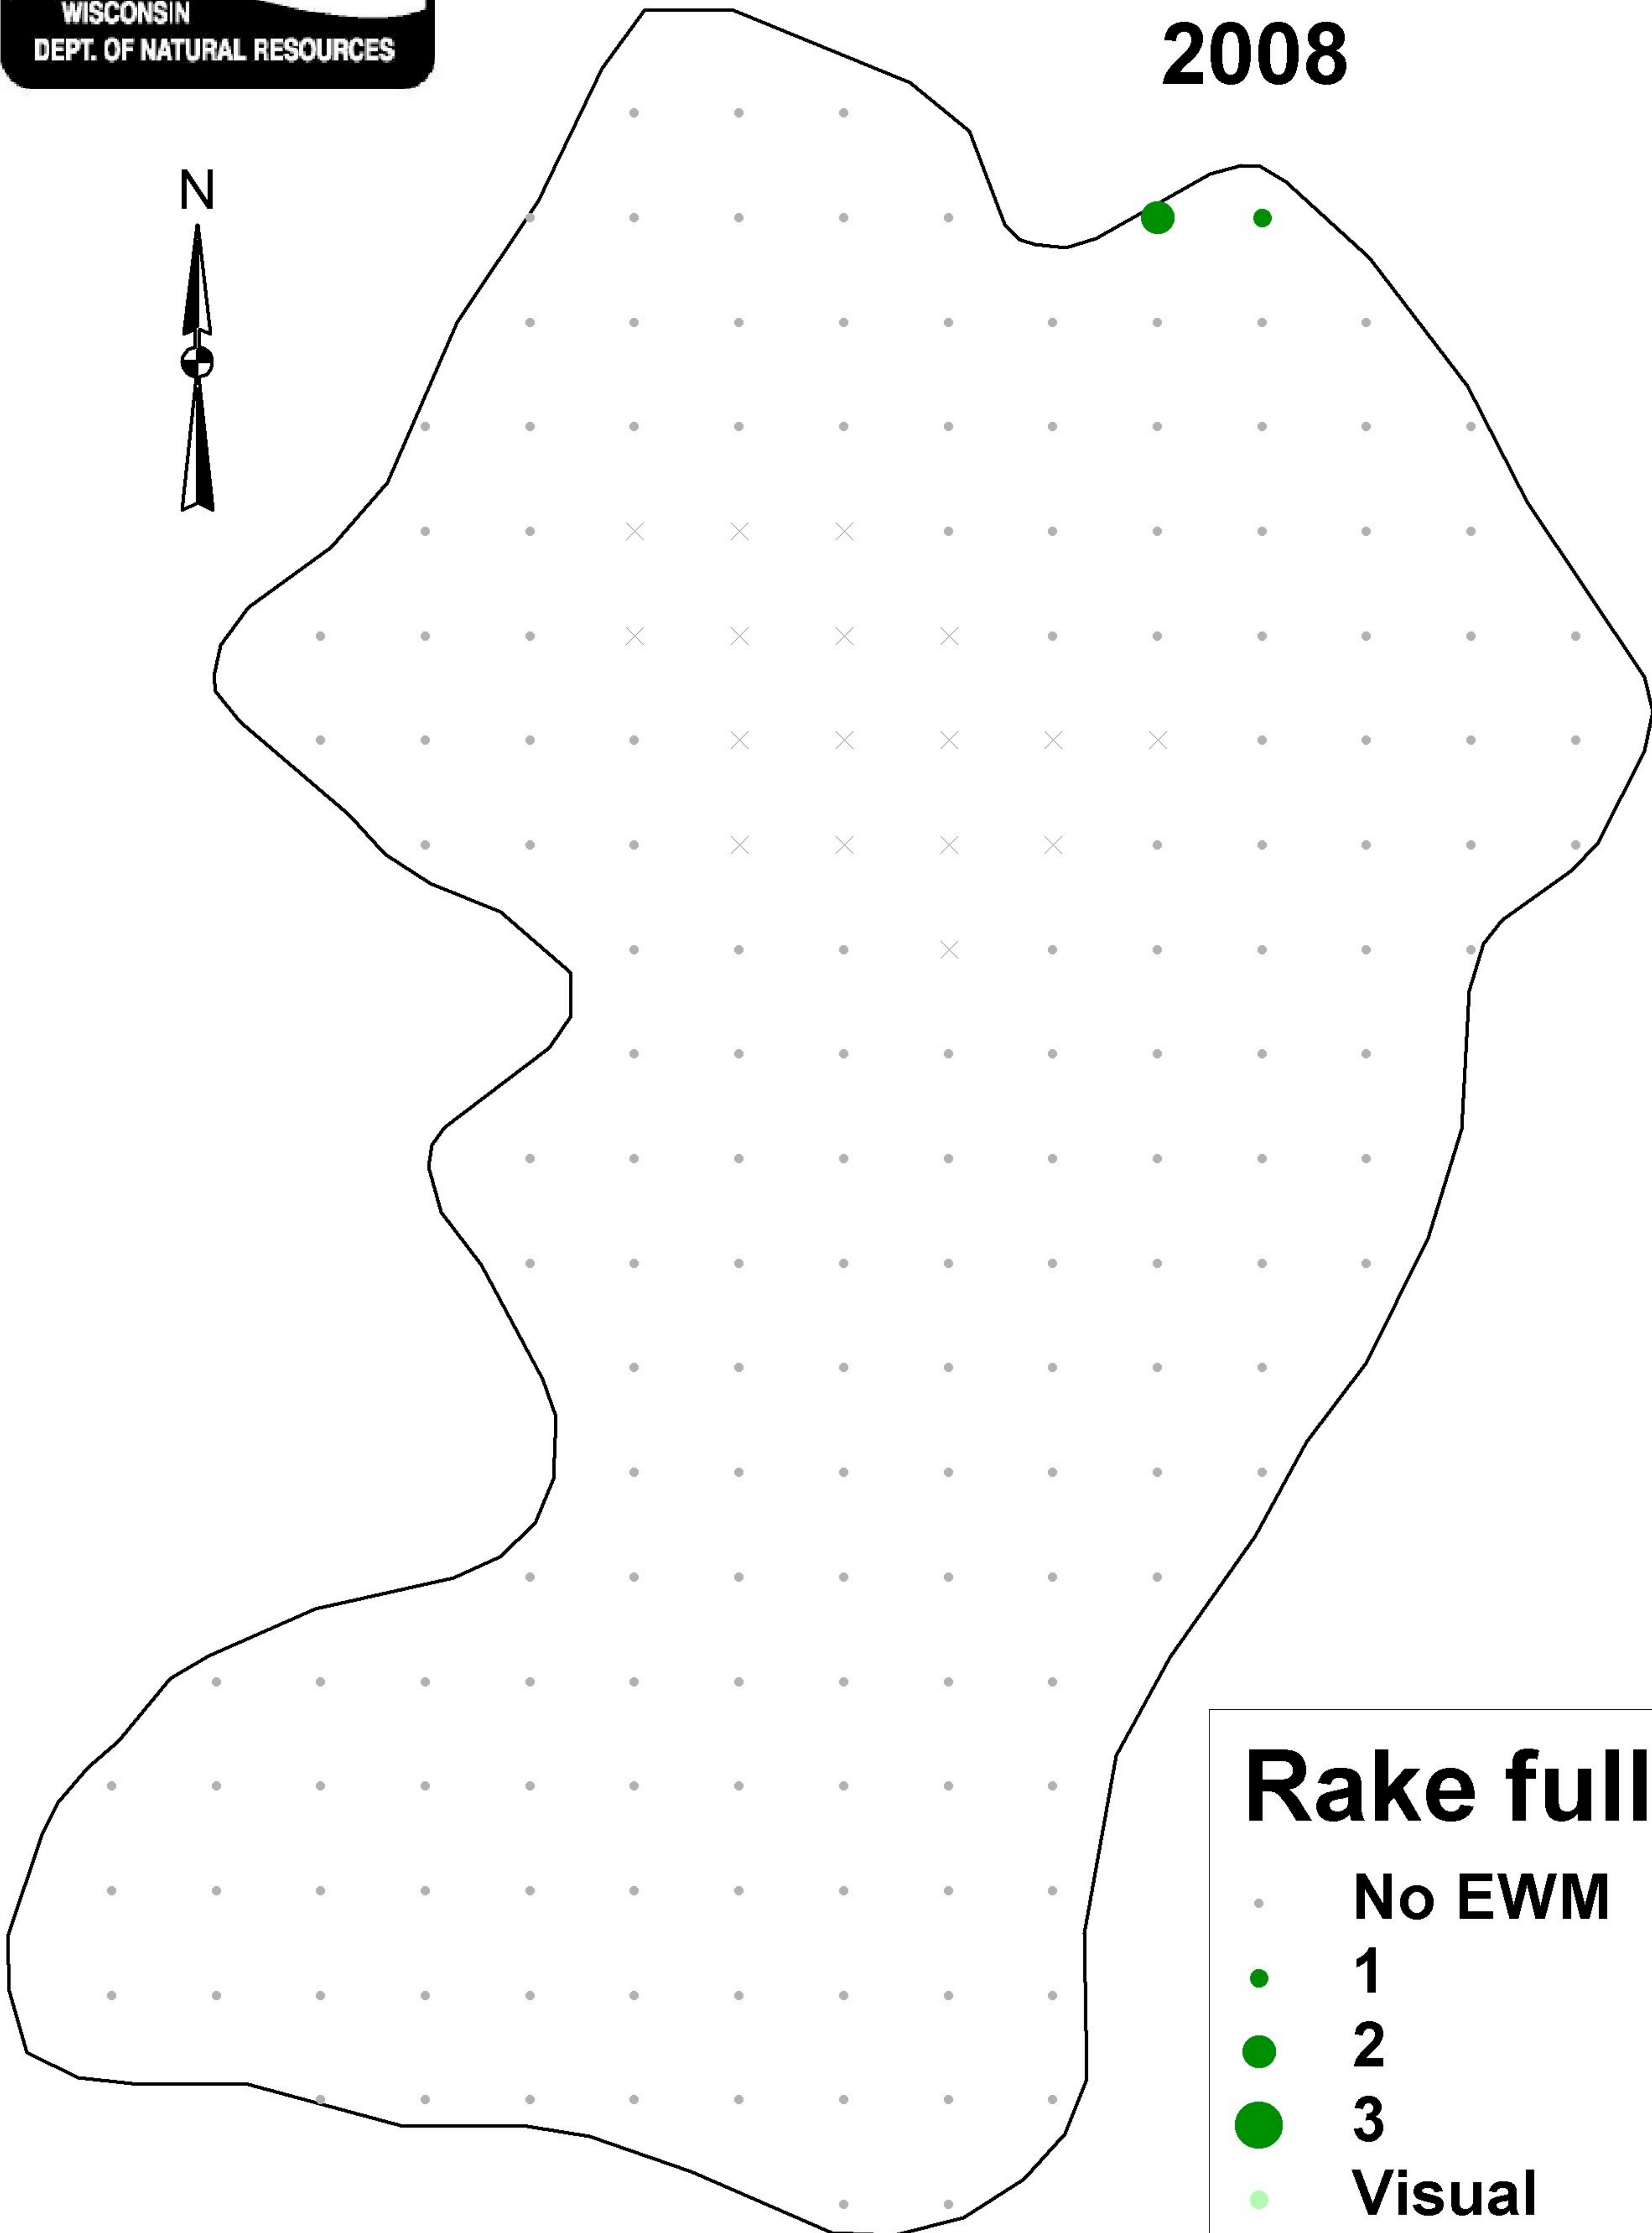

# Forest Lake, Fond du Lac County EWM Distribution 2008

0 0.2 Kilometers

## Rake fullness

- No EWM
- 1
- 2
- 3
- Visual
- × Not Sampled